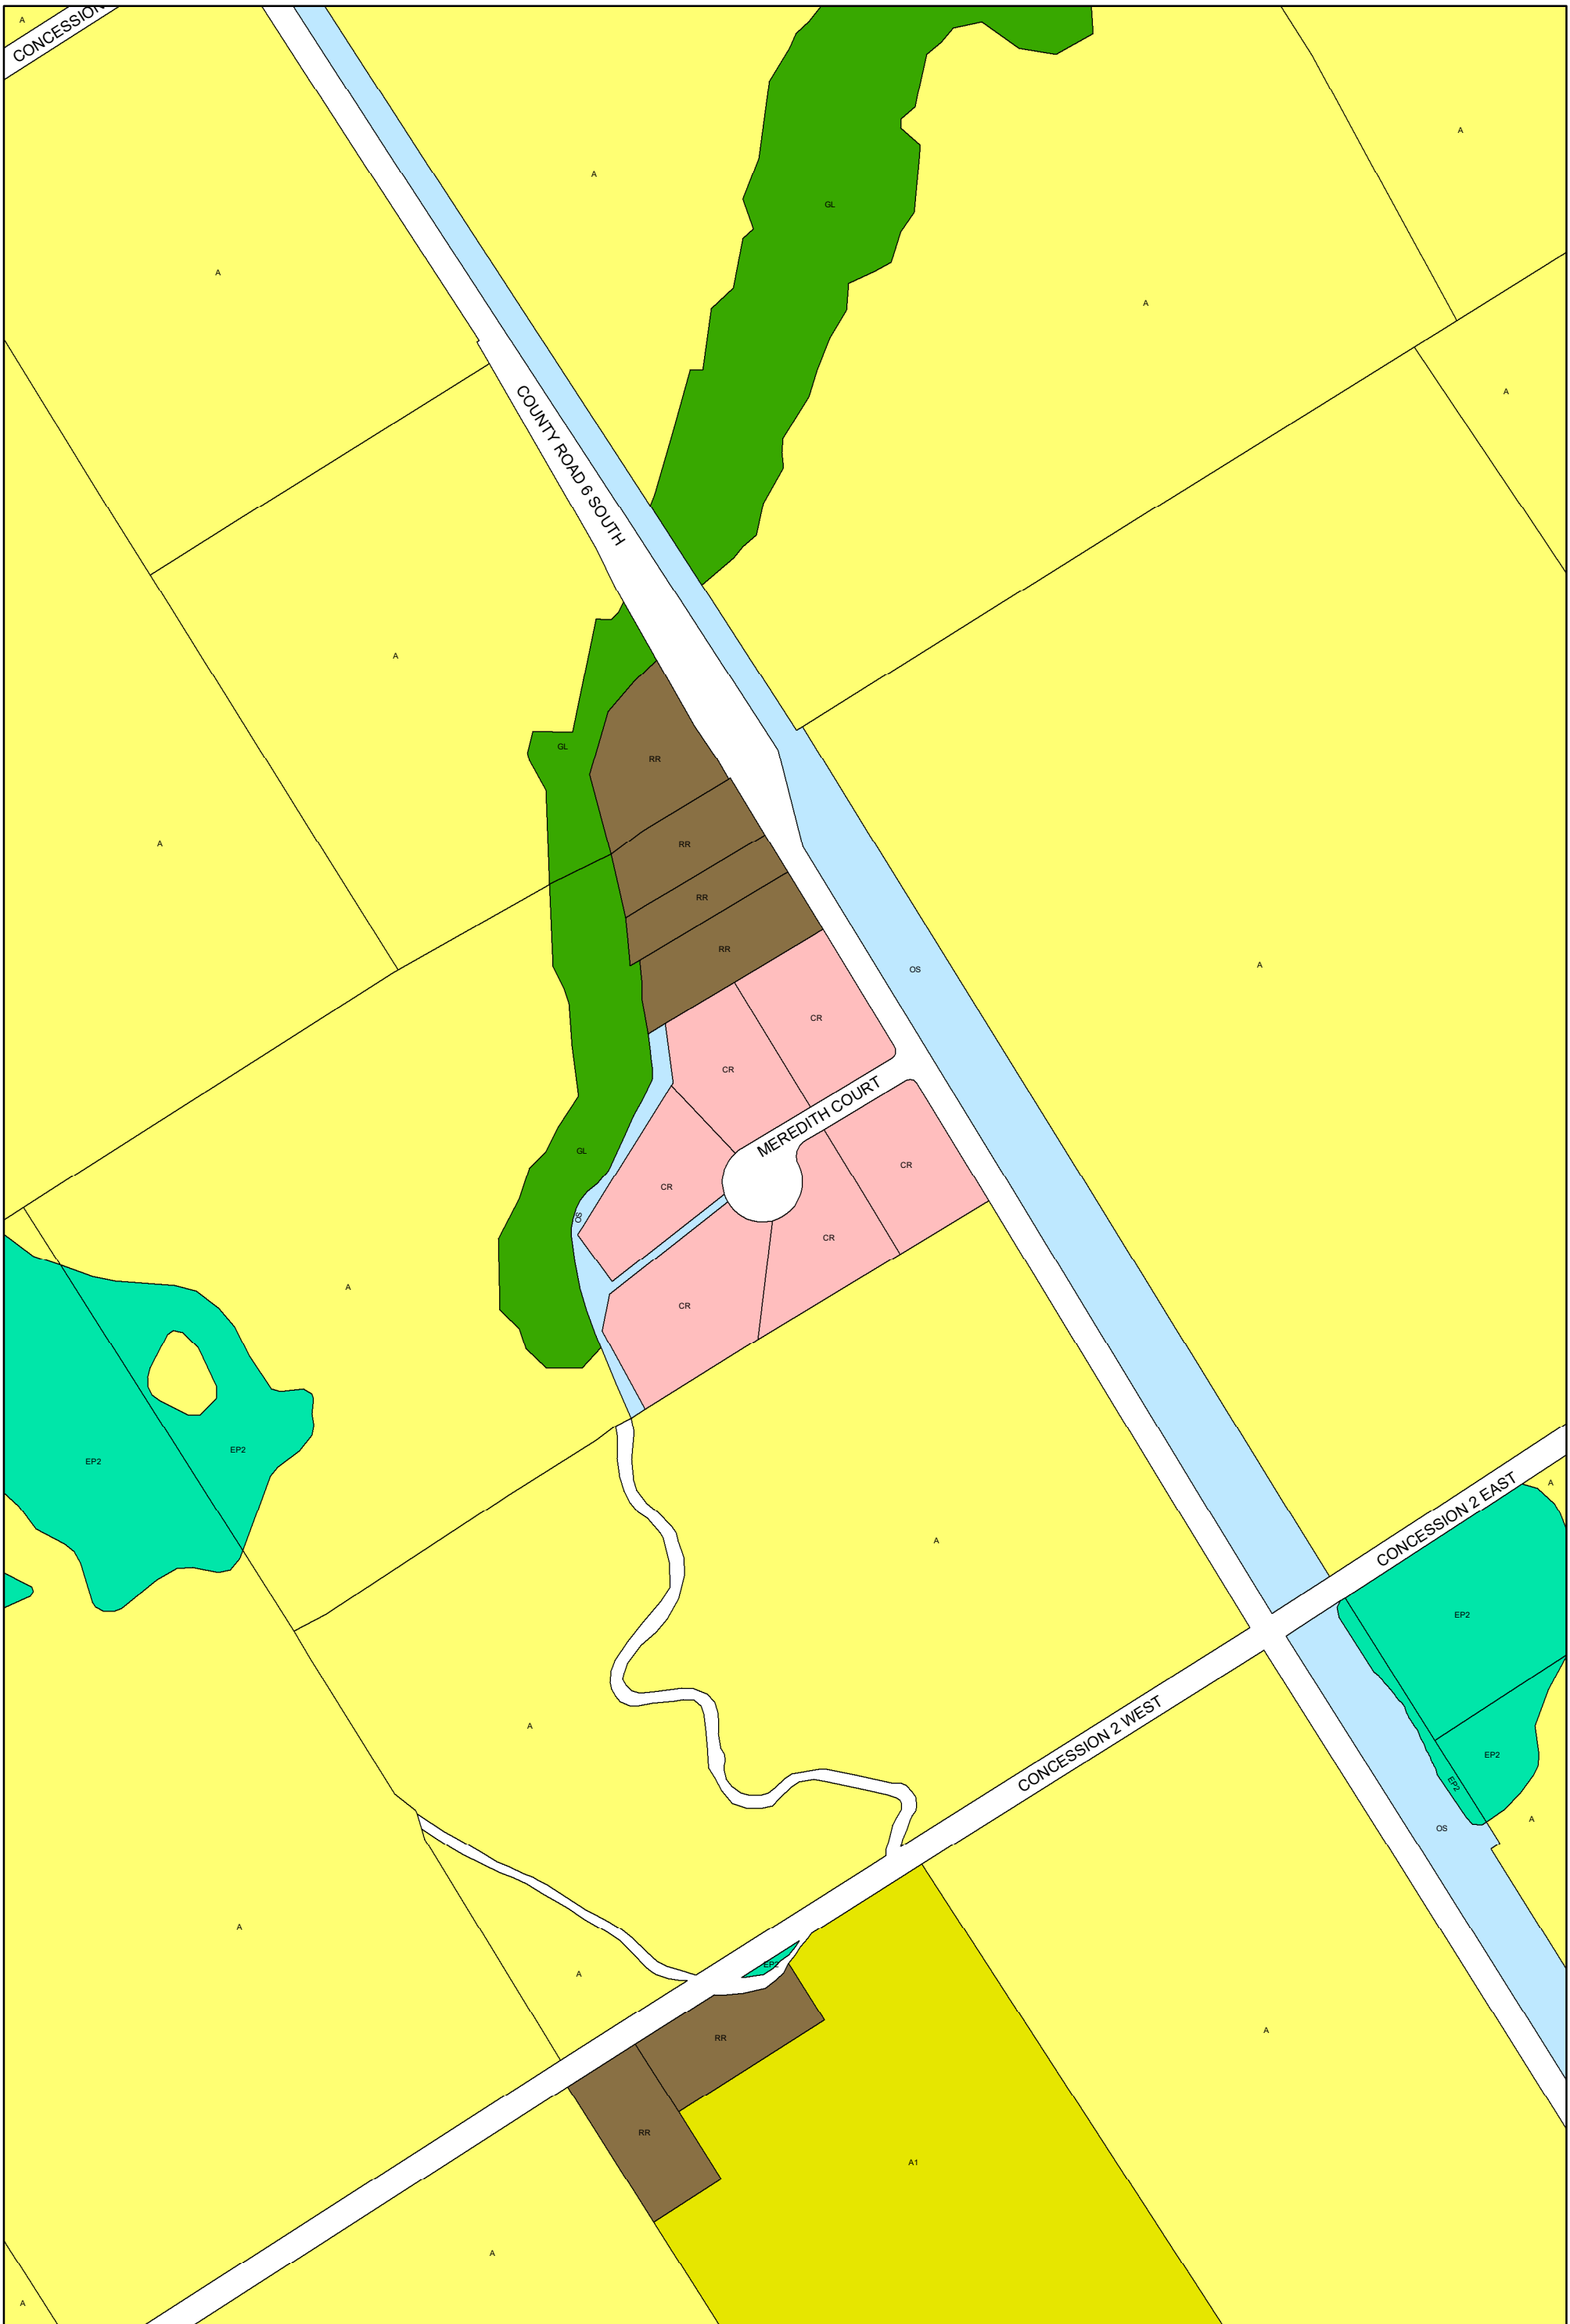

This map, either in whole or in part, may not be reproduced without the written authority from the County of Simcoe. Copyright © LINC 2025. Produced (in part) under licence from © Teranet Enterprises Inc. and its suppliers all rights reserved, and Members of the Ontario Geospatial Data Exchange. This map is not a plan survey. For information call (705)526-4204 or visit www.tiny.ca

ZONING BY-LAW 22-075
SCHEDULE A
MAP 49

A	EP1	HC	LSR	OS1	RU	NR Overlay Zone
A1	EP2	HE	MAR	RC	SC	HA Overlay Zone
CR	FD	HR	MC	RE	SR	ICA Overlay Zone
EA	GL	I	OS	RR	WD	WHPA Overlay Zone

1:4,500

Enacted by Council: October 12, 2022
Consolidated: January 10, 2025