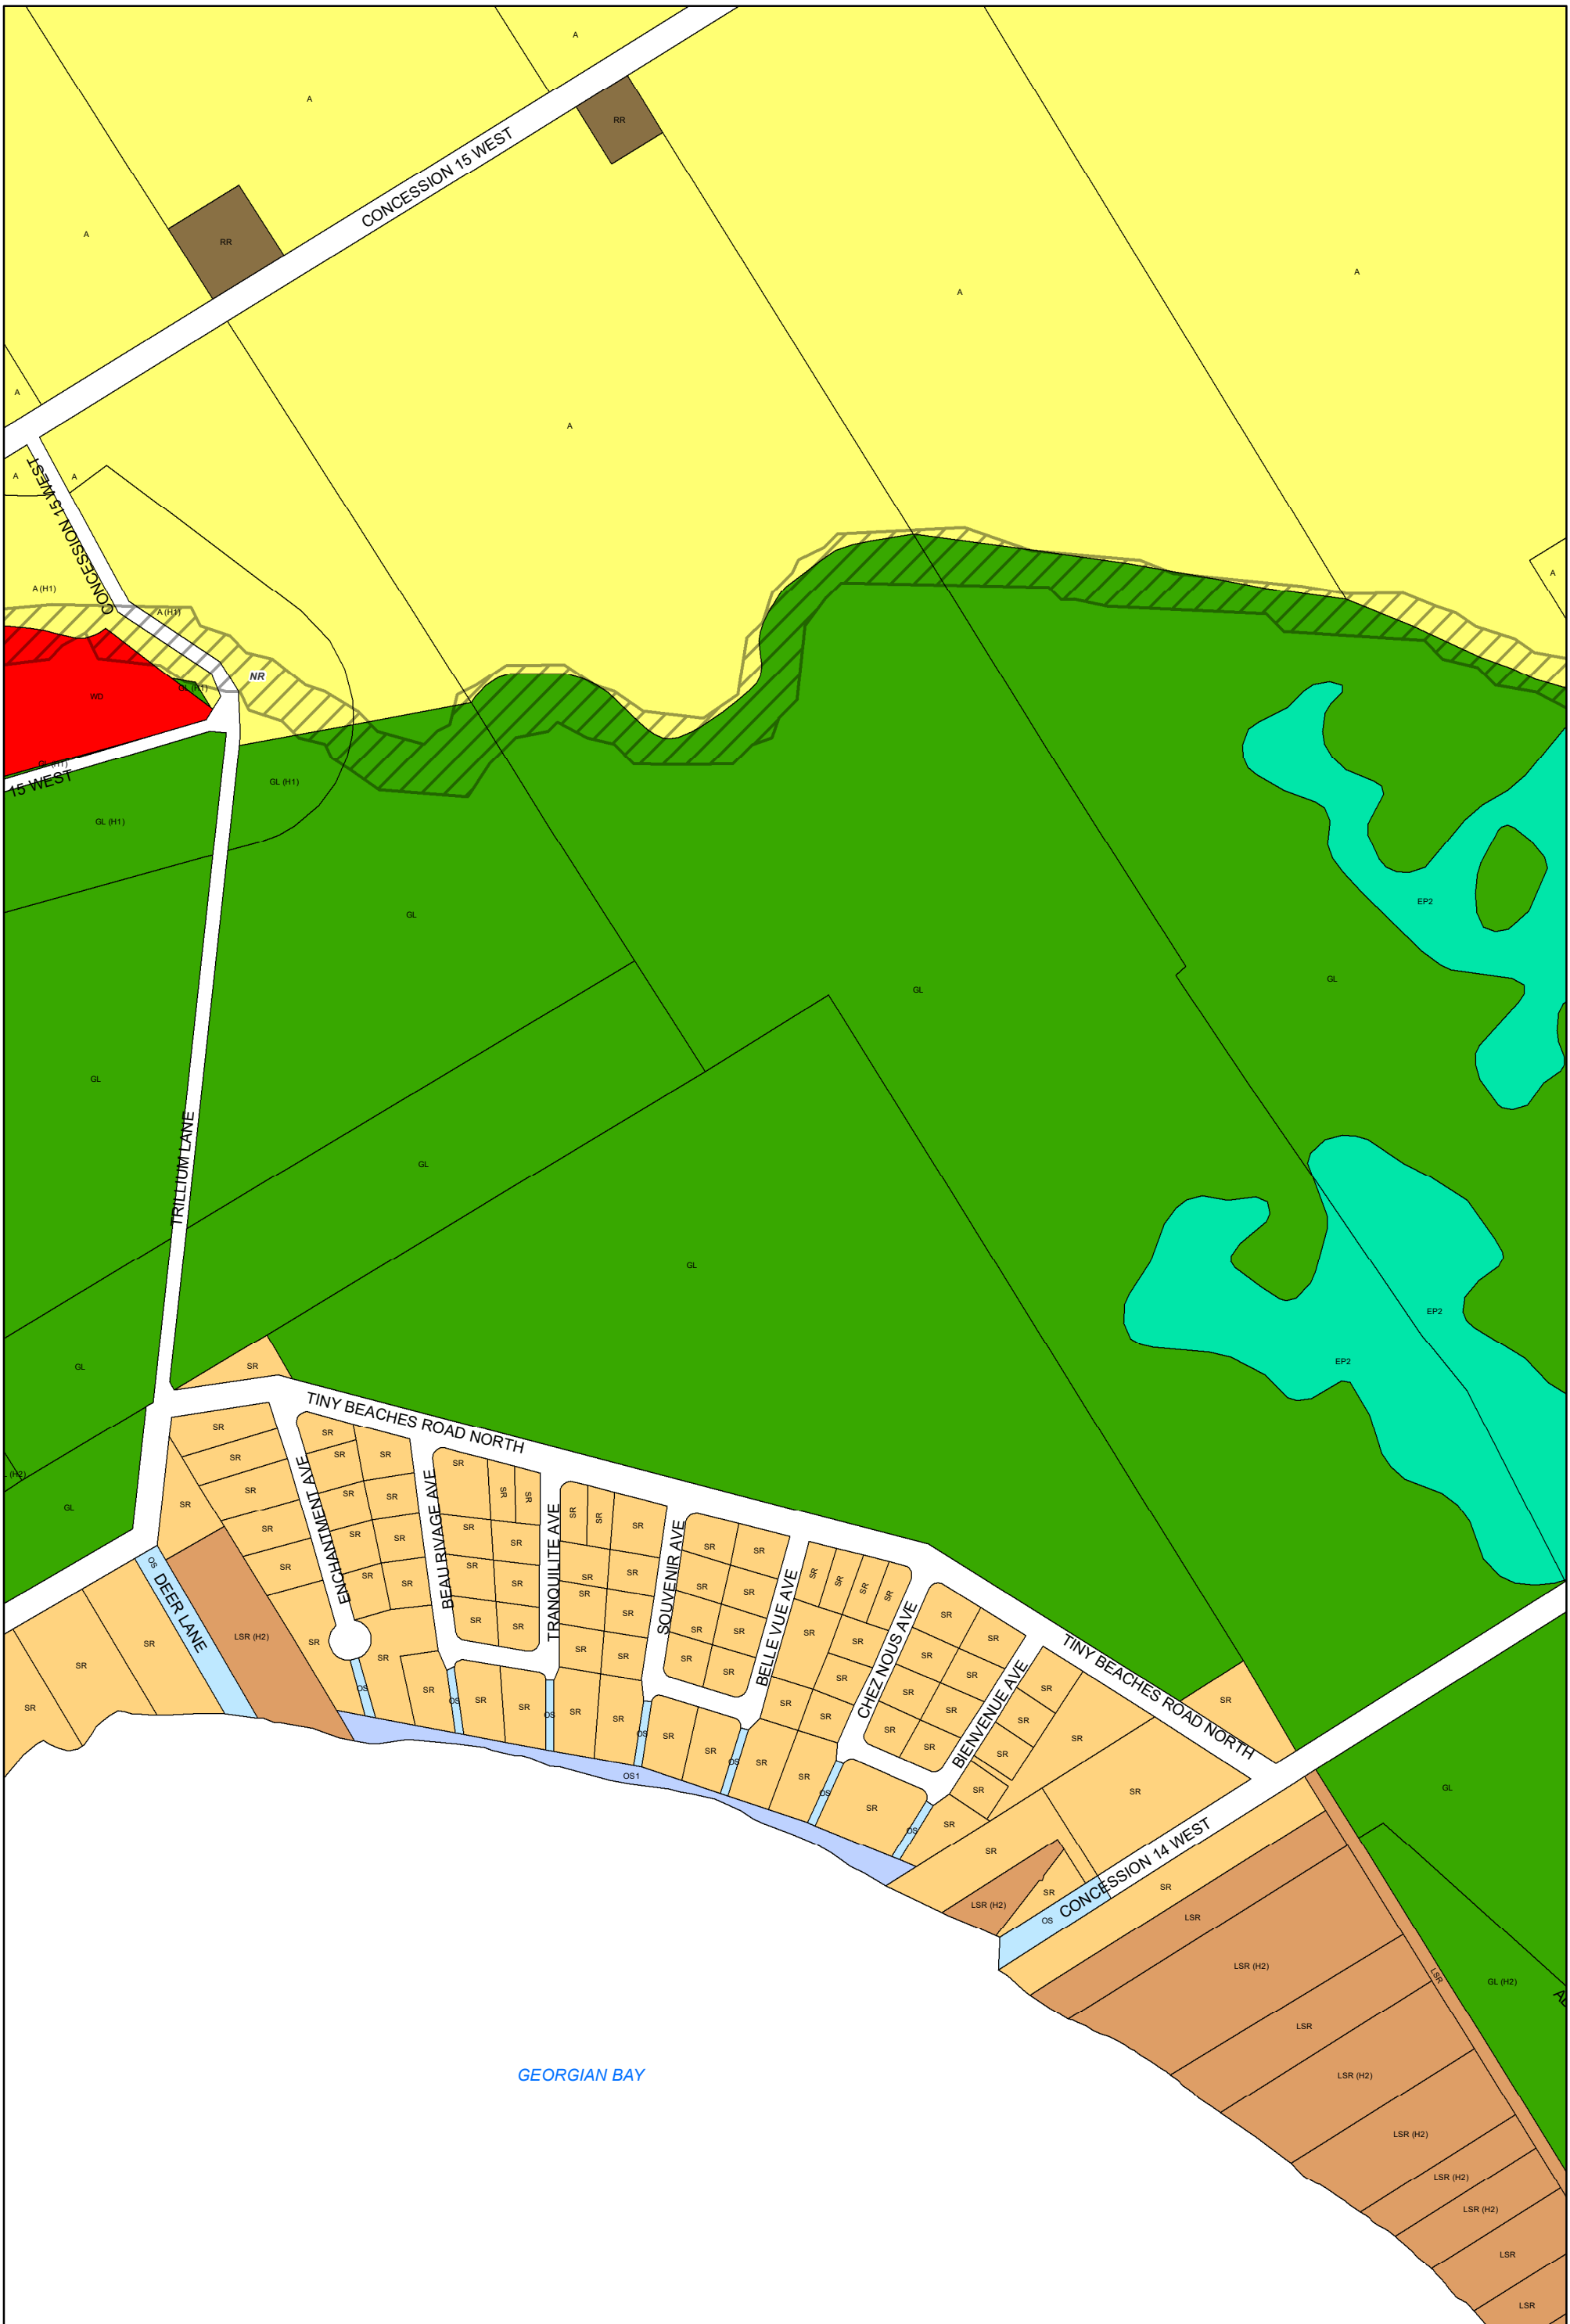

This map, either in whole or in part, may not be reproduced without the written authority from the County of Simcoe. Copyright © LINC 2025. Produced (in part) under licence from © Teranet Enterprises Inc. and its suppliers all rights reserved, and Members of the Ontario Geospatial Data Exchange. This map is not a plan survey. For information call (705)526-4204 or visit www.tiny.ca

ZONING BY-LAW 22-075
SCHEDULE A
MAP 17

Legend

A	EP1	HC	LSR	OS1	RU	NR Overlay Zone
A1	EP2	HE	MAR	RC	SC	HA Overlay Zone
CR	FD	HR	MC	RE	SR	ICA Overlay Zone
EA	GL	I	OS	RR	WD	WHPA Overlay Zone

1:4,500

Enacted by Council: October 12, 2022
Consolidated: January 10, 2025