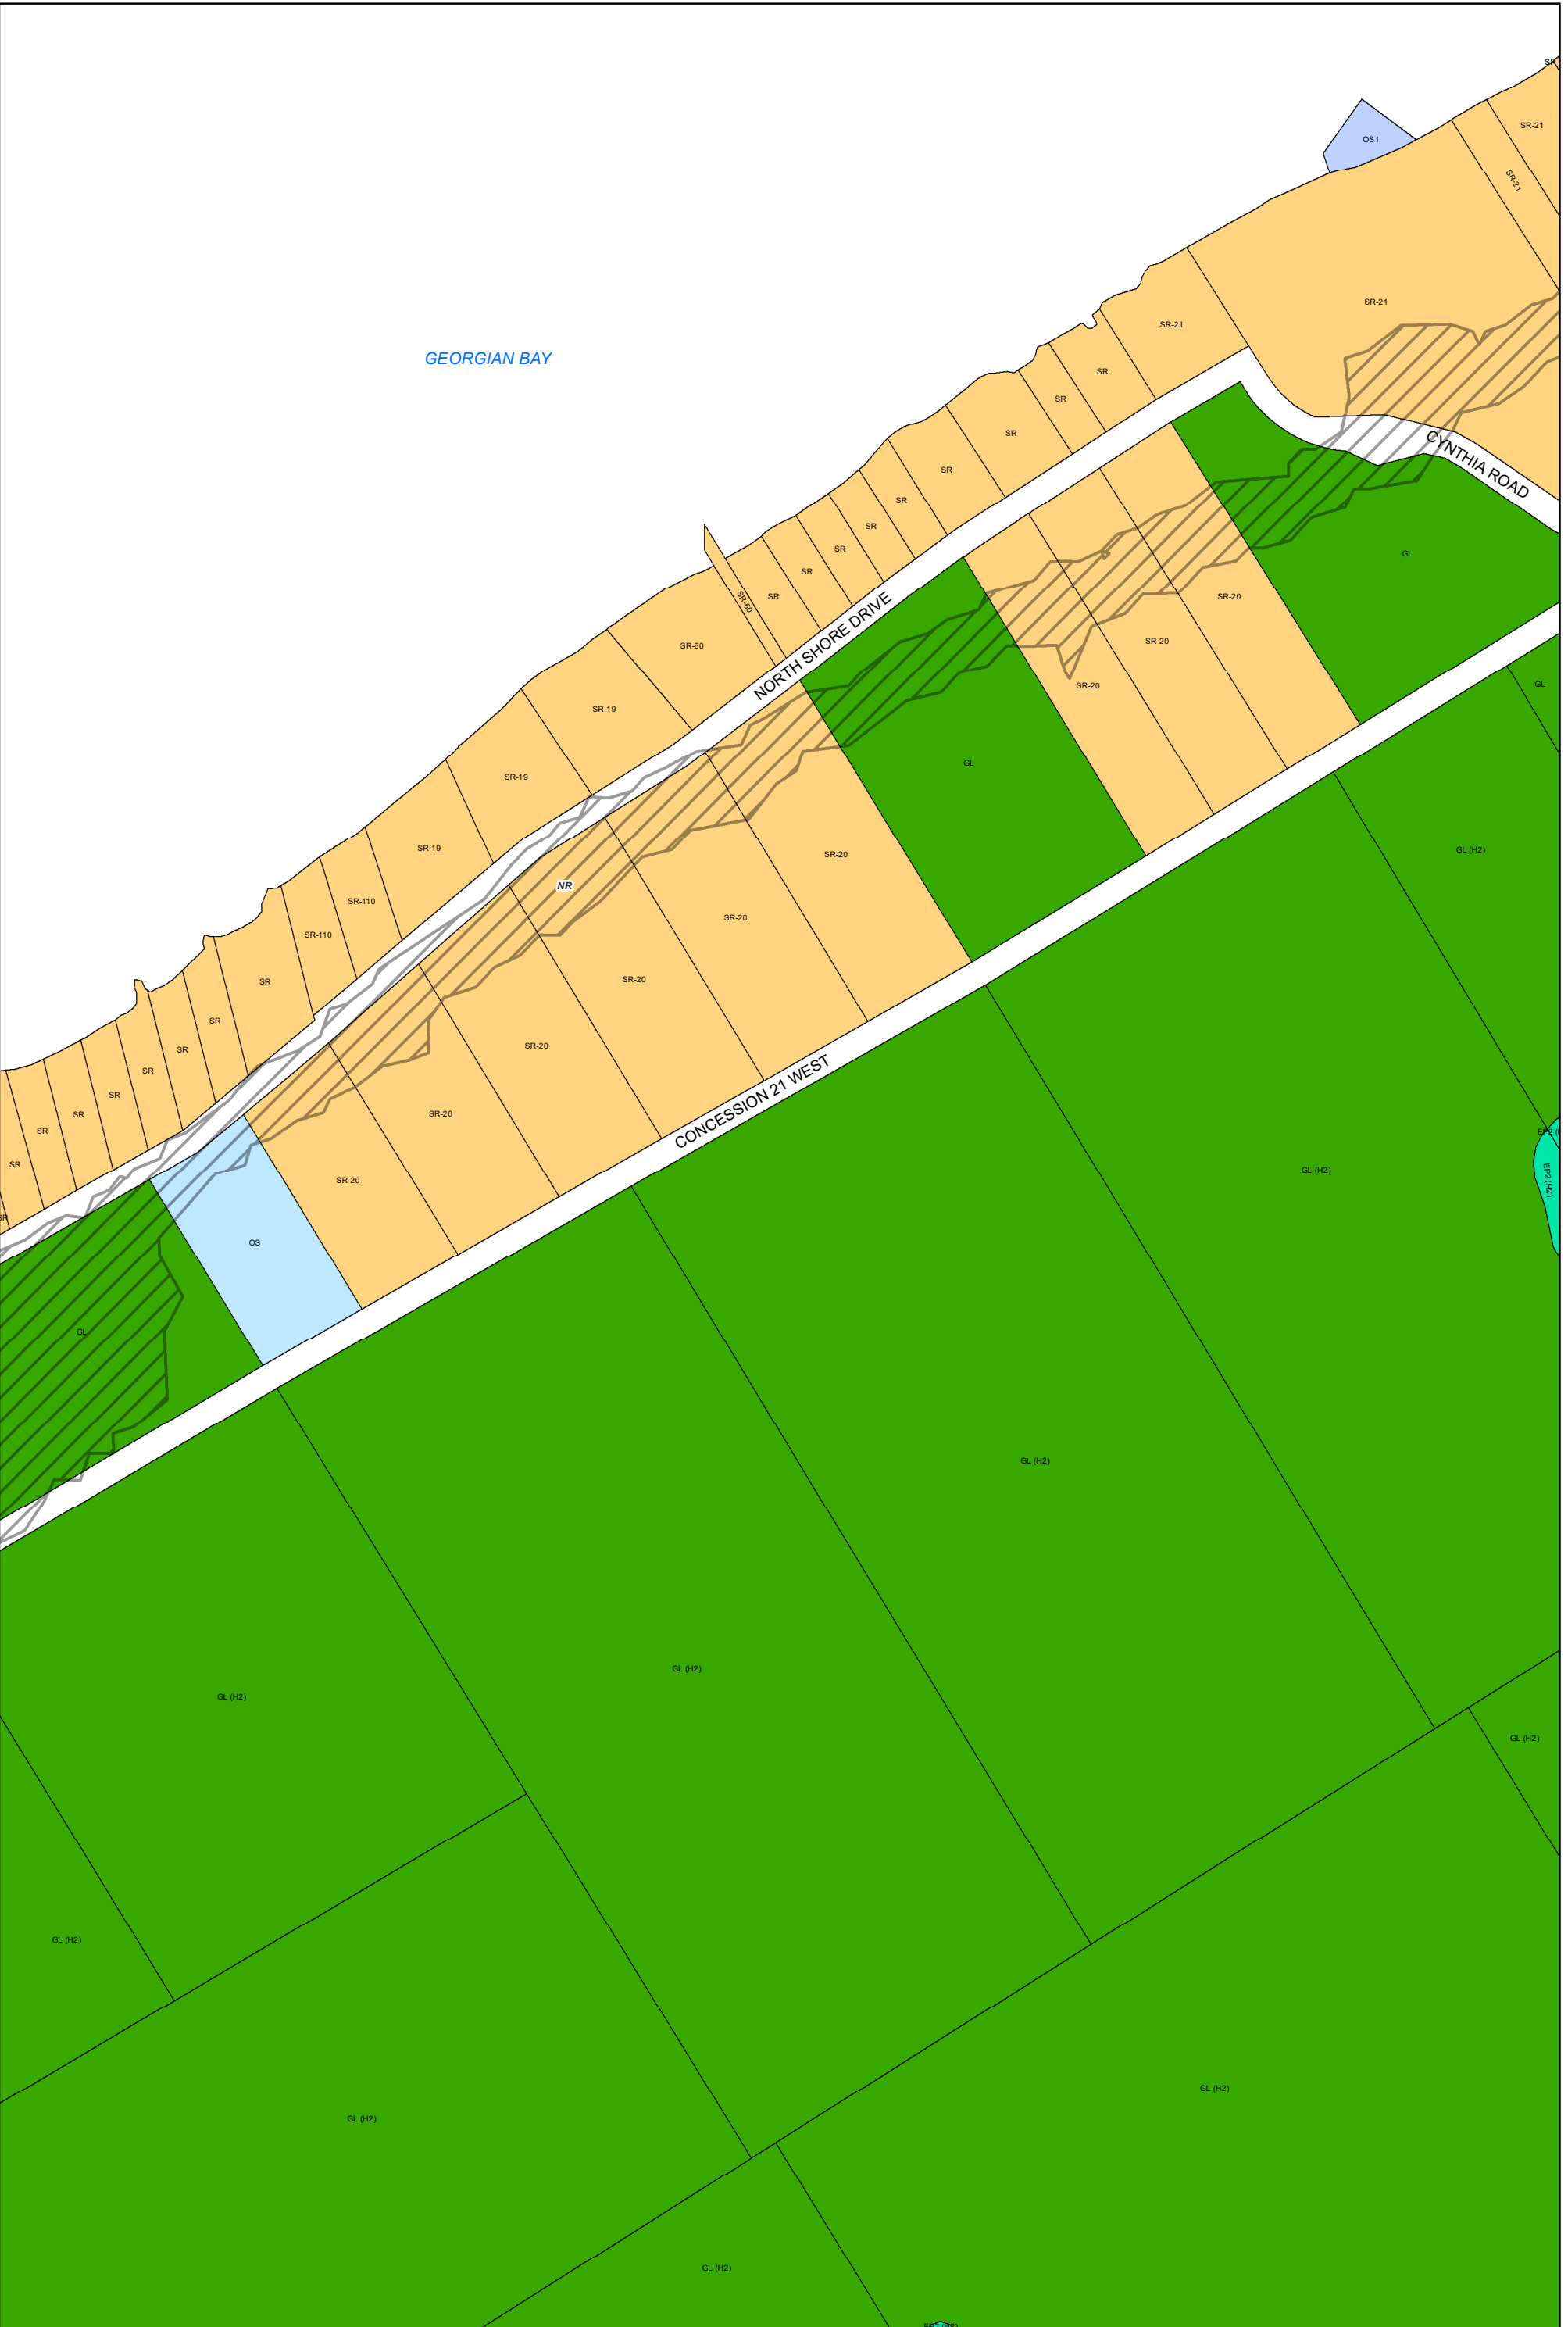

GEORGIAN BAY

This map, either in whole or in part, may not be reproduced without the written authority from the County of Simcoe.
Copyright County of Simcoe Land Information Network Cooperative © LINC 2025. Produced (in part) under licence from © Teranet Enterprises Inc. and its suppliers all rights reserved, and Members of the Ontario Geospatial Data Exchange.
This map is not a plan survey.
For information call (705)526-4204 or visit www.tiny.ca

ZONING BY-LAW 22-075
SCHEDULE A
MAP 28

Legend

A	EP1	HC	LSR	OS1	RU	NR Overlay Zone
A1	EP2	HE	MAR	RC	SC	HA Overlay Zone
CR	FD	HR	MC	RE	SR	ICA Overlay Zone
EA	GL	I	OS	RR	WD	WHPA Overlay Zone

1:4,500

Enacted by Council: October 12, 2022
Consolidated: January 10, 2025