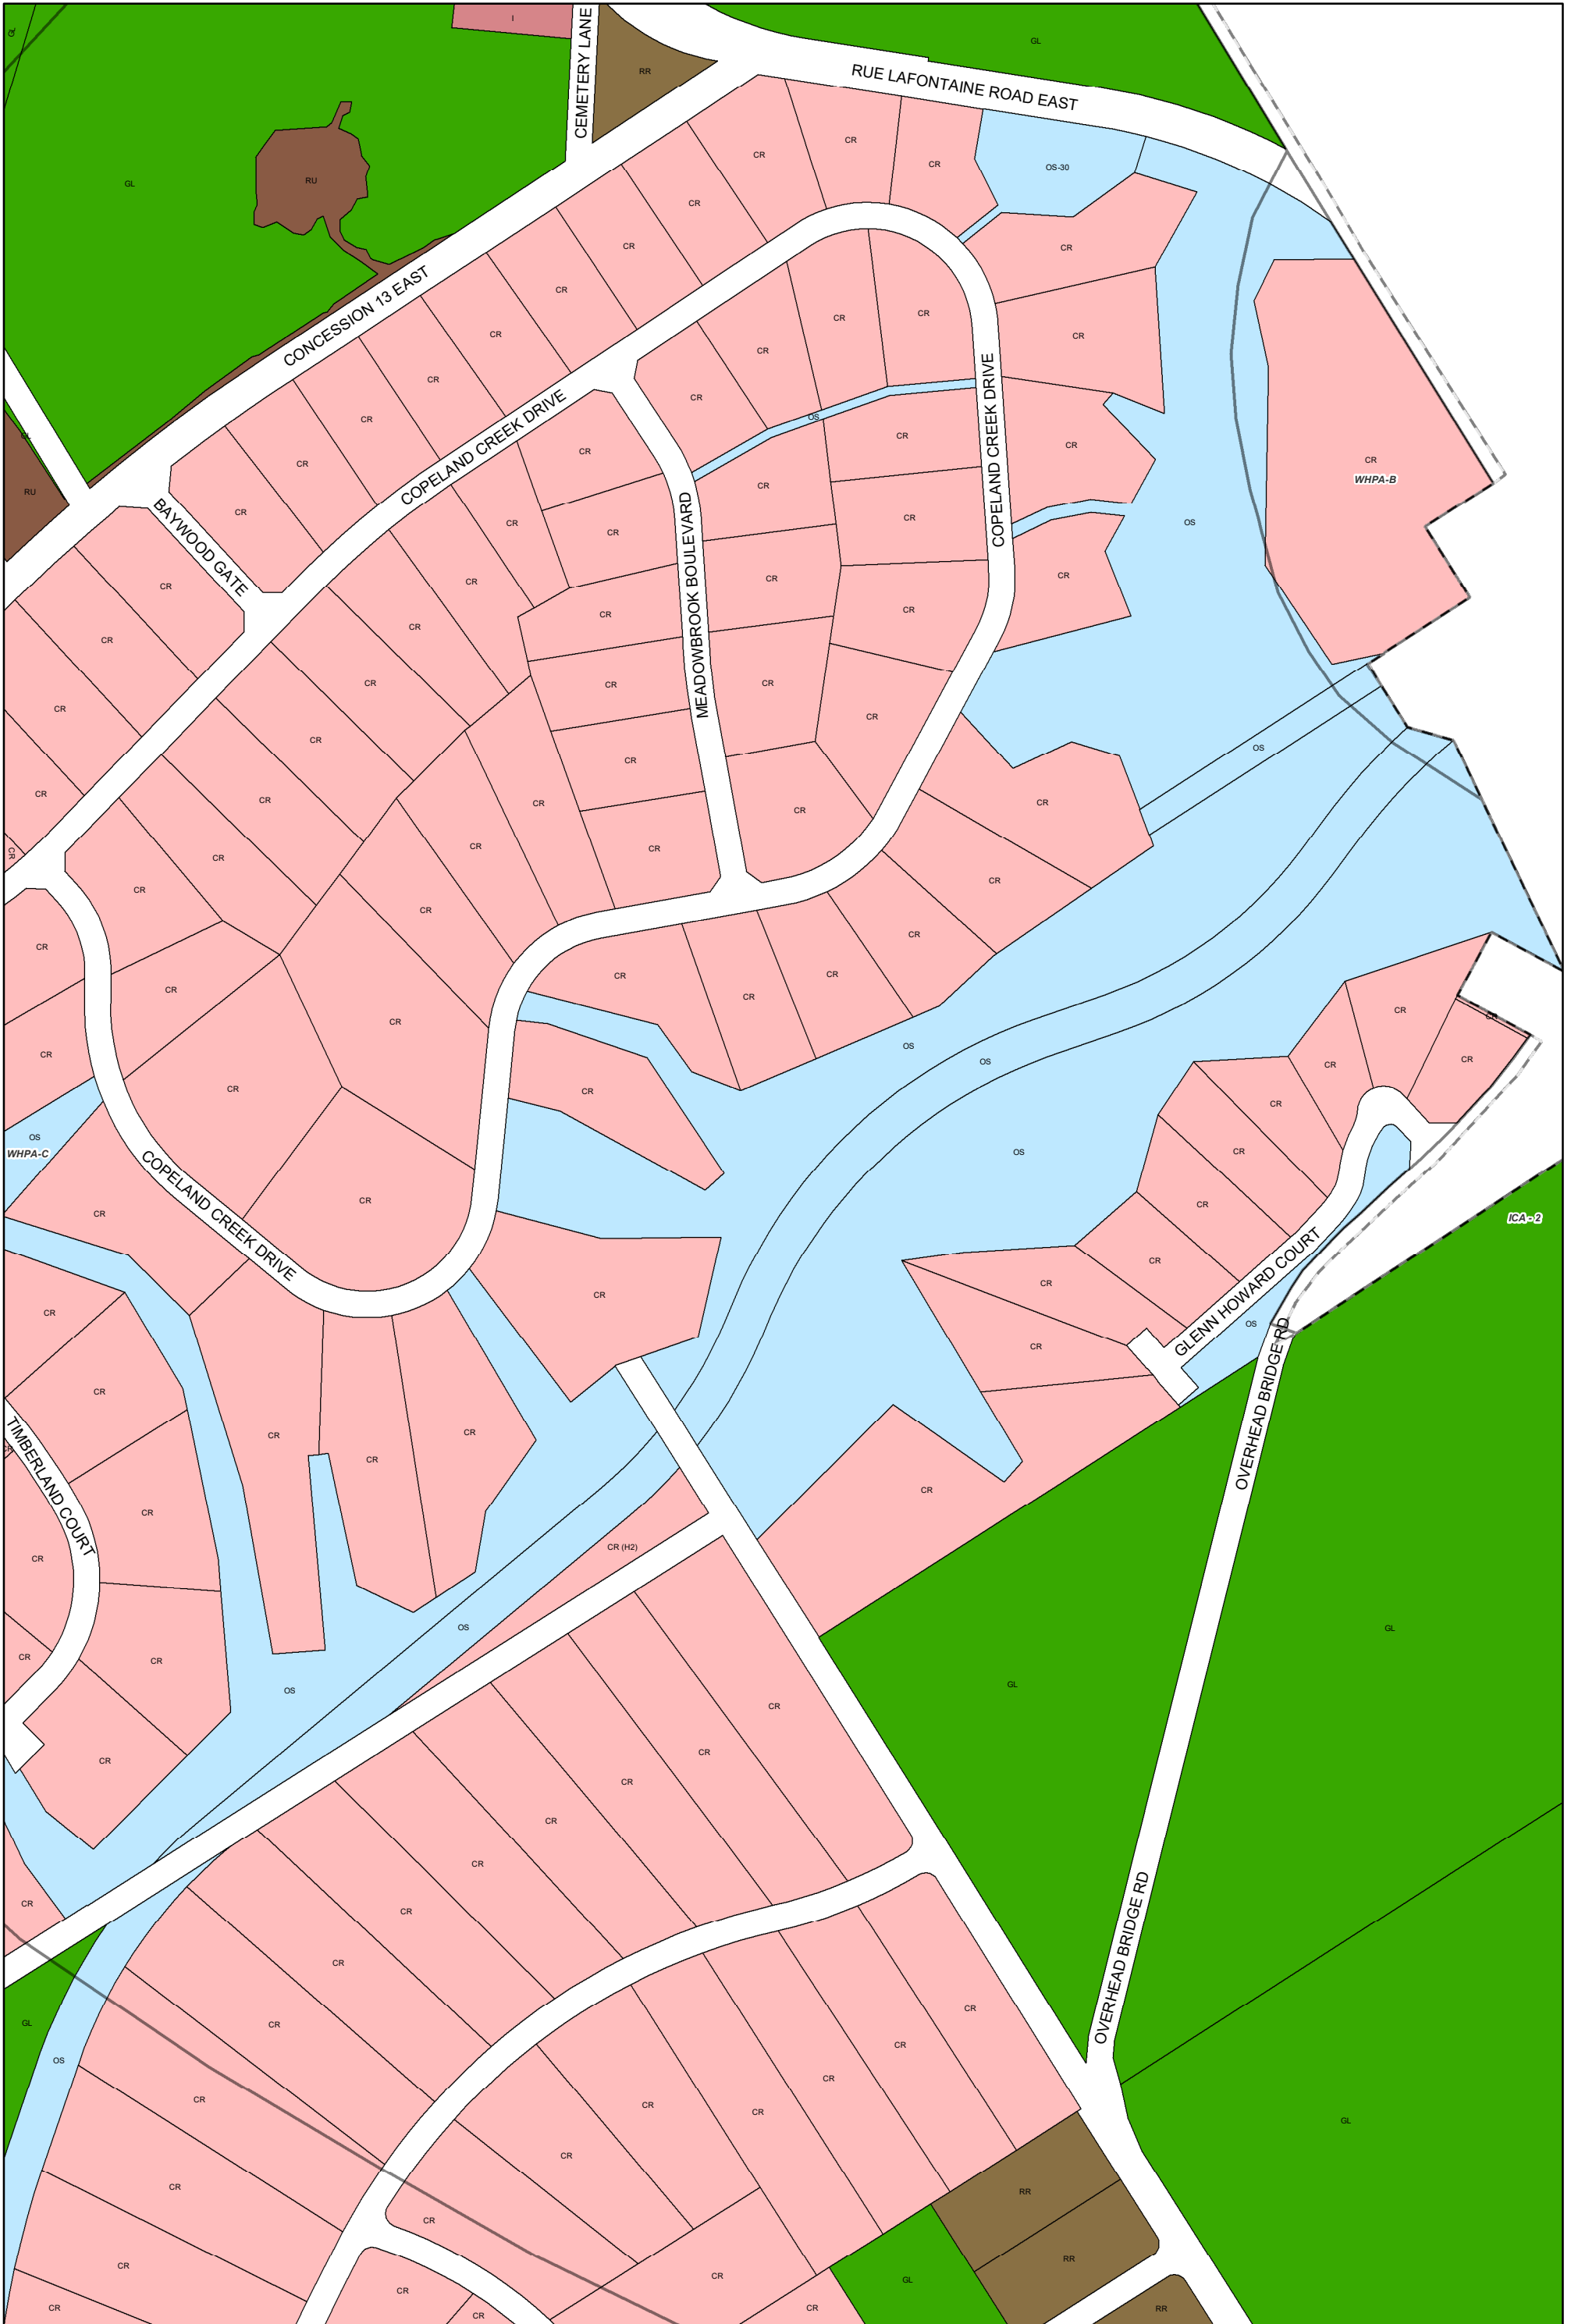

This map, either in whole or in part, may not be reproduced without the written authority from the County of Simcoe. Copyright © LINC 2025. Produced (in part) under licence from © Teranet Enterprises Inc. and its suppliers all rights reserved, and Members of the Ontario Geospatial Data Exchange. This map is not a plan survey. For information call (705)526-4204 or visit www.tiny.ca

ZONING BY-LAW 22-075
SCHEDULE A
MAP 58

Legend						
A	EP1	HC	LSR	OS1	RU	NR Overlay Zone
A1	EP2	HE	MAR	RC	SC	HA Overlay Zone
CR	FD	HR	MC	RE	SR	ICA Overlay Zone
EA	GL	I	OS	RR	WD	WHPA Overlay Zone

1:4,500

Enacted by Council: October 12, 2022
Consolidated: January 10, 2025