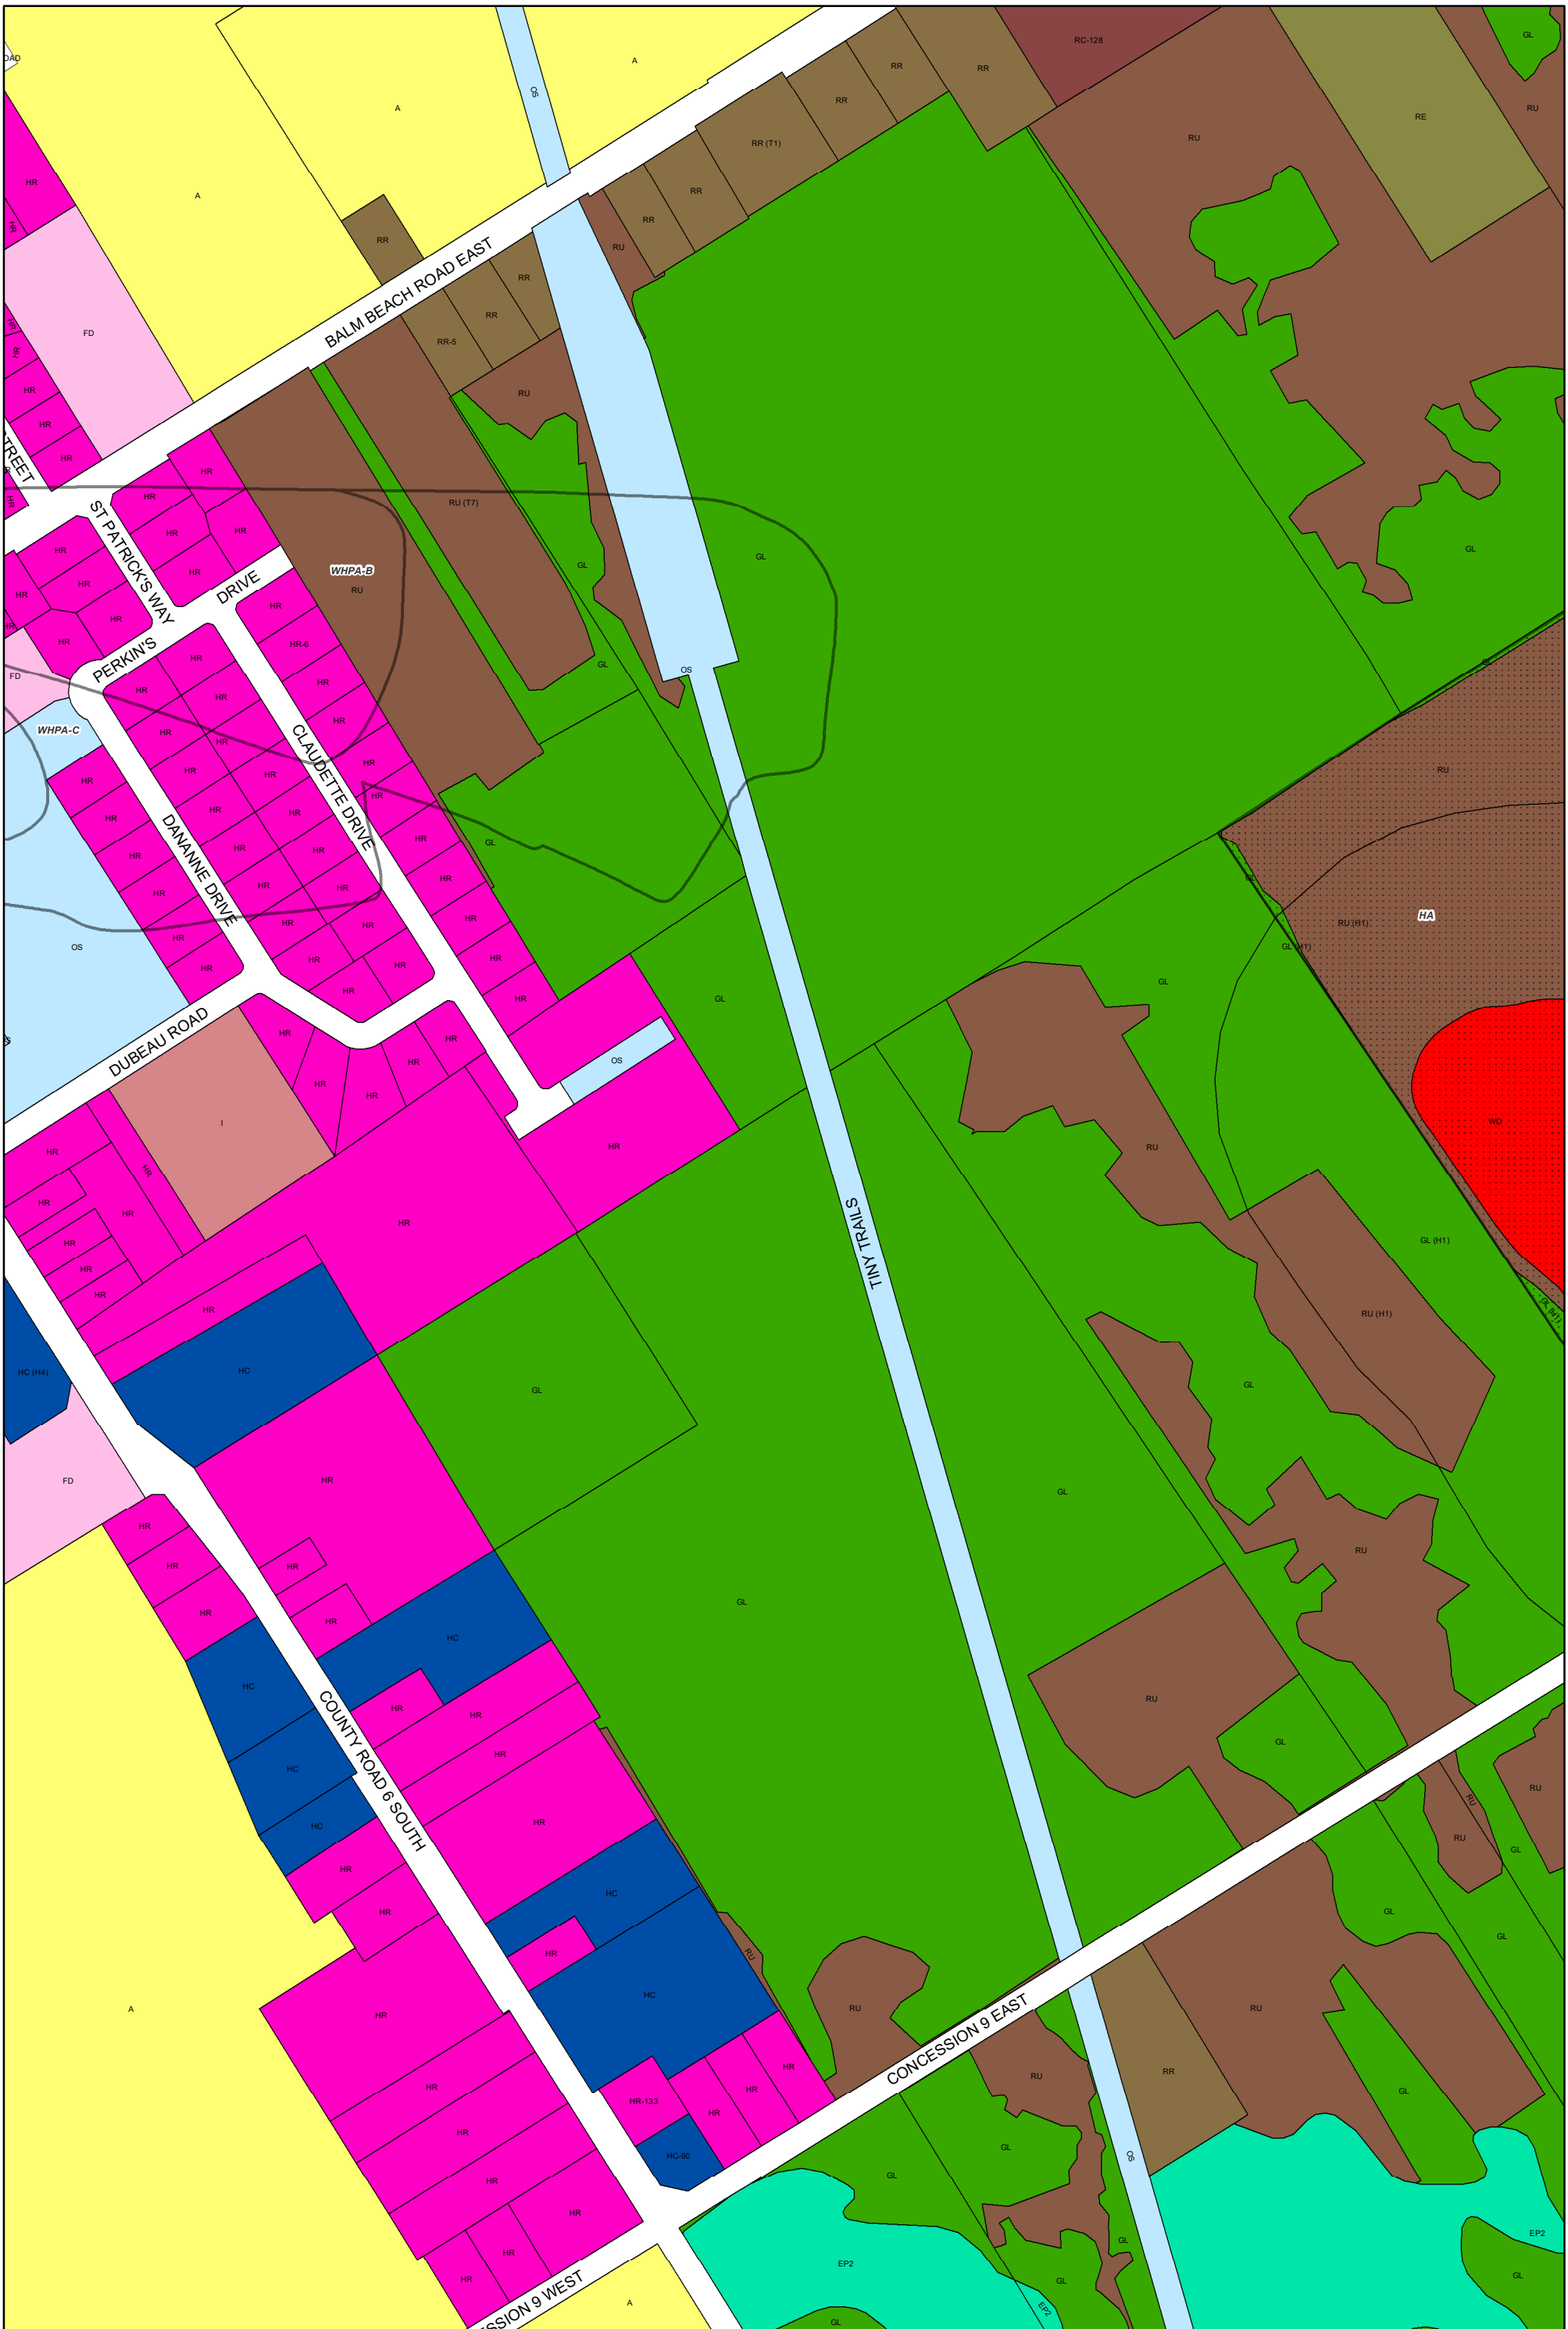

This map, either in whole or in part, may not be reproduced without the written authority from the County of Simcoe.
Copyright County of Simcoe Land Information Network
Cooperative © LINC 2025. Produced (in part) under licence from © Teranet Enterprises Inc. and its suppliers all rights reserved, and Members of the Ontario Geospatial Data Exchange.
This map is not a plan survey.
For information call (705)526-4204 or visit www.tiny.ca

ZONING BY-LAW 22-075
SCHEDULE A
MAP 54

Legend															
	A		EP1		HC		LSR		OS1		RU		NR Overlay Zone		
	A1		EP2		HE		MAR		RC		SC		HA Overlay Zone		
	CR		FD		HR		MC		RE		SR		ICA Overlay Zone		
	EA		GL		I		OS		RR		WD		WHPA Overlay Zone		

1:4,500

Enacted by Council: October 12, 2022
Consolidated: January 10, 2025