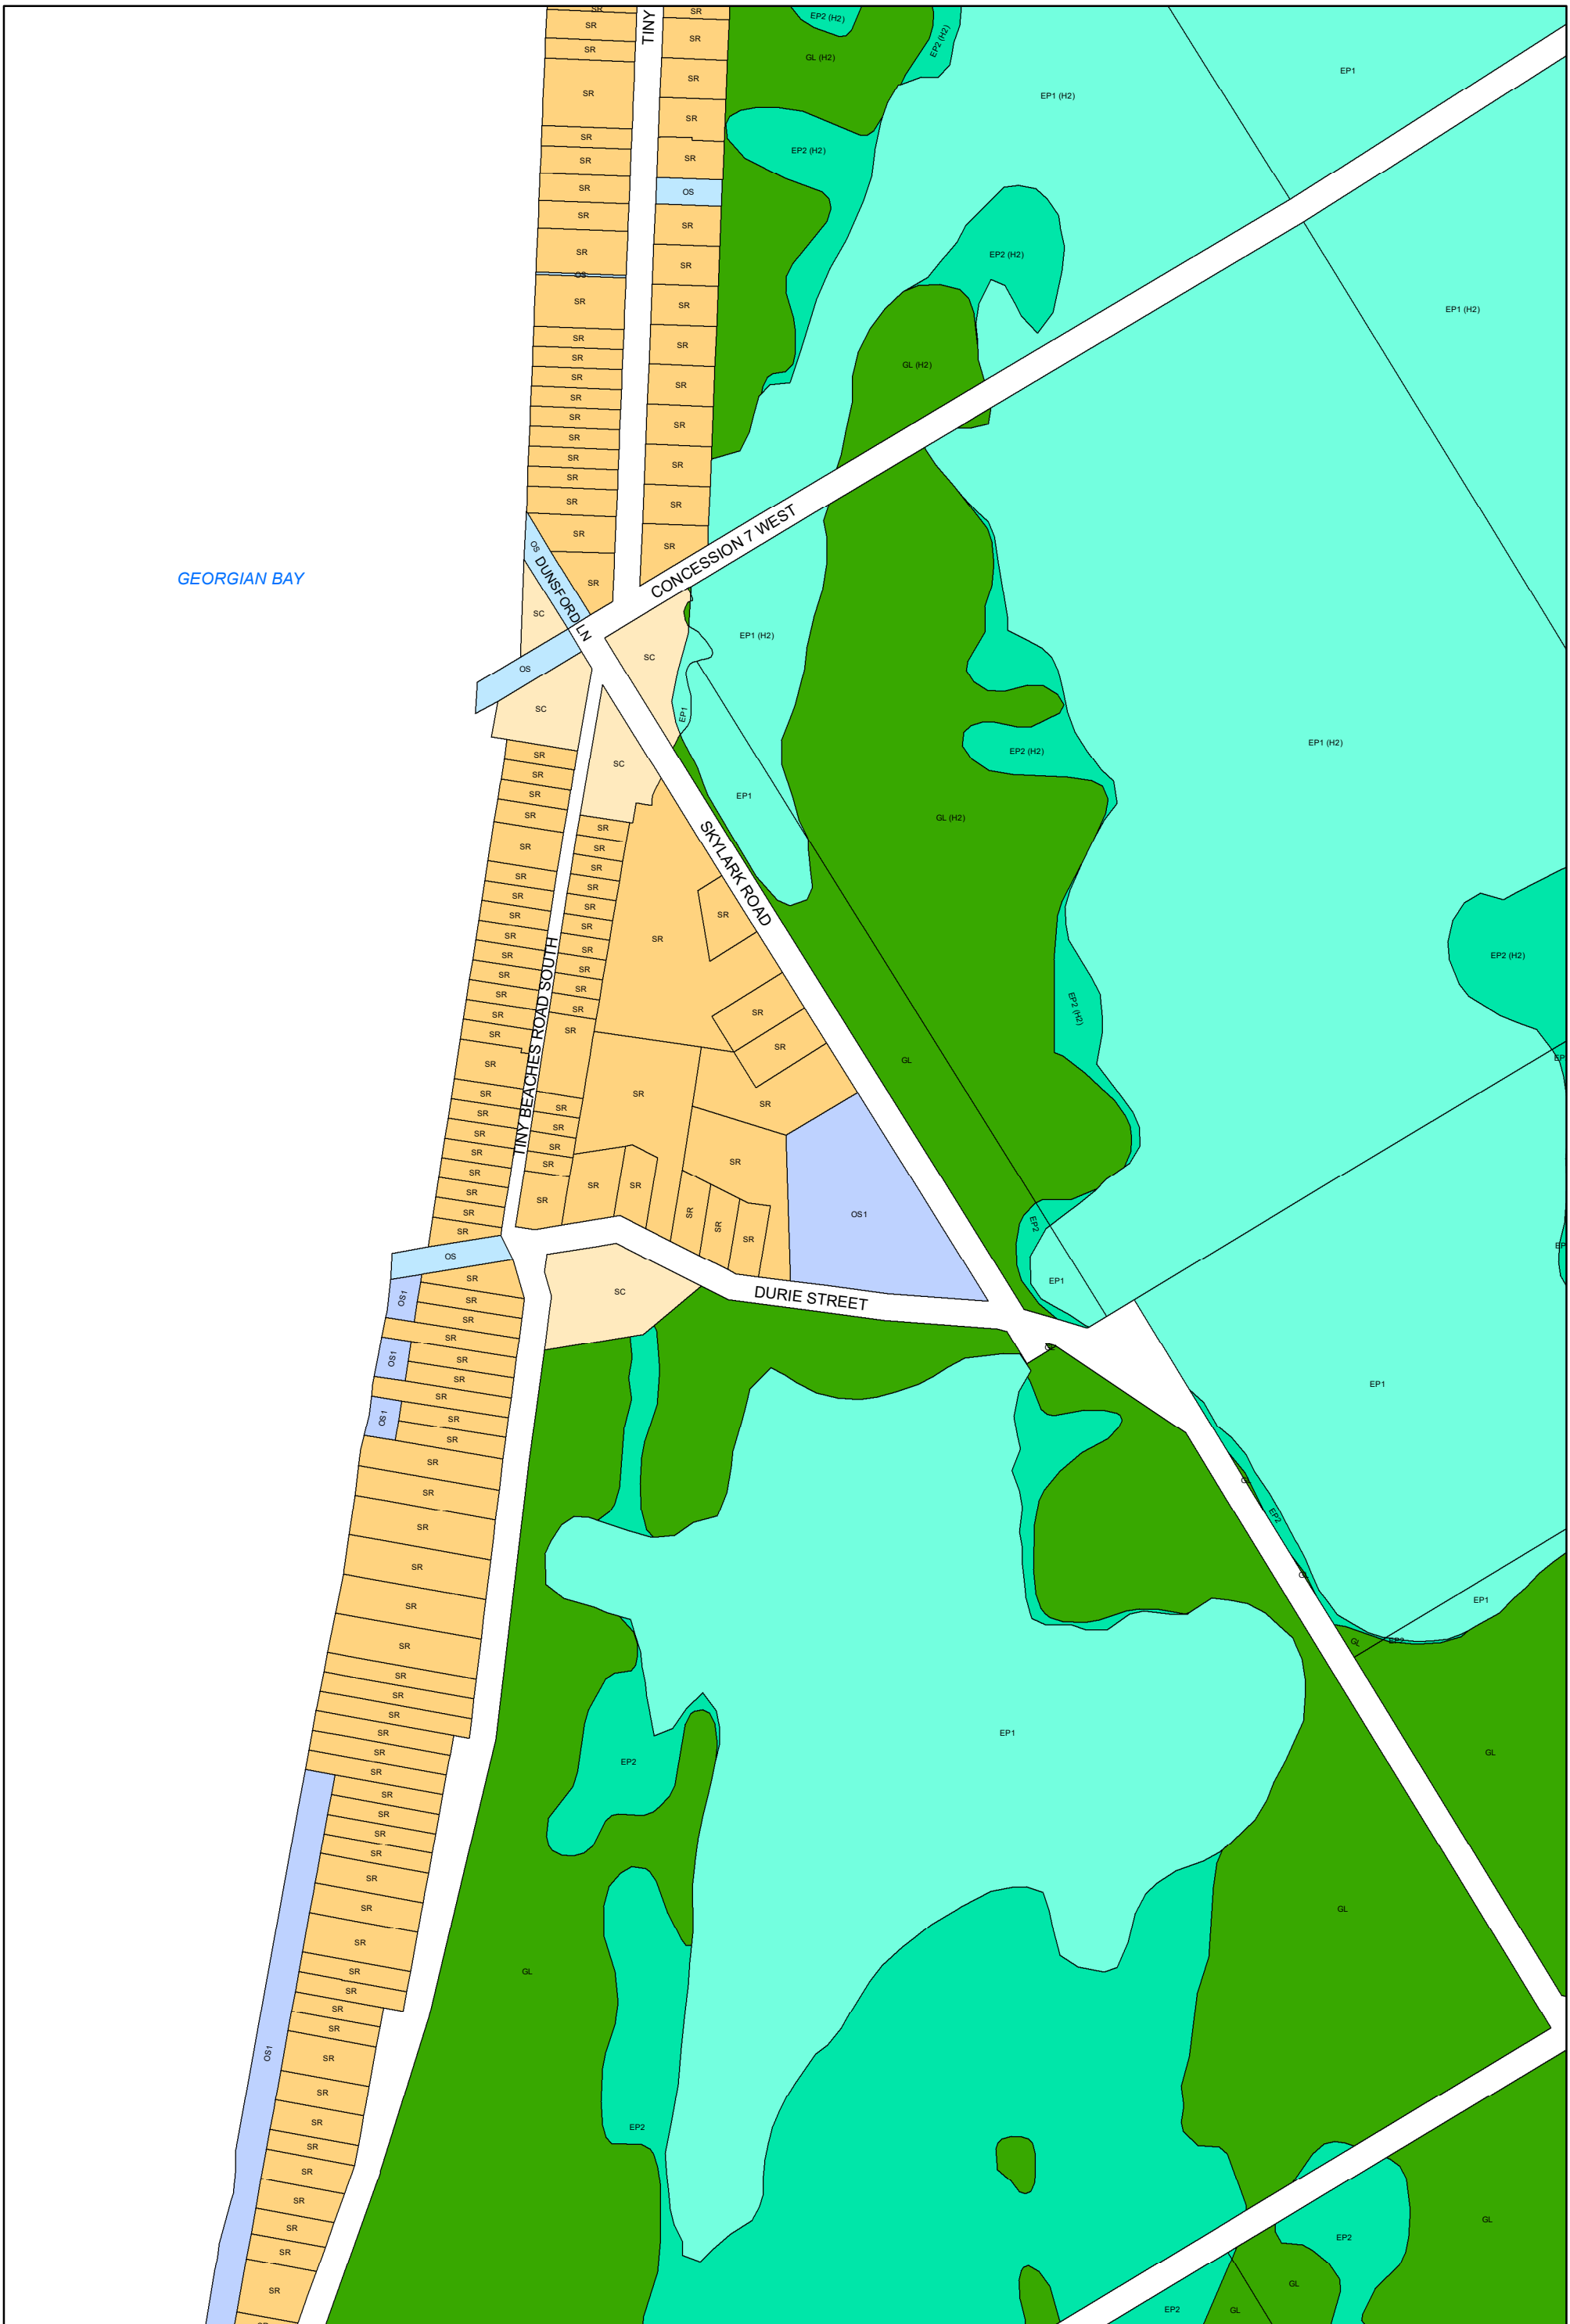

GEORGIAN BAY

This map, either in whole or in part, may not be reproduced without the written authority from the County of Simcoe. Copyright © LINC 2025. Produced (in part) under licence from © Teranet Enterprises Inc. and its suppliers all rights reserved, and Members of the Ontario Geospatial Data Exchange. This map is not a plan survey. For information call (705)526-4204 or visit www.tiny.ca

ZONING BY-LAW 22-075
SCHEDULE A
MAP 8

Legend

A	EP1	HC	LSR	OS1	RU	NR Overlay Zone
A1	EP2	HE	MAR	RC	SC	HA Overlay Zone
CR	FD	HR	MC	RE	SR	ICA Overlay Zone
EA	GL	I	OS	RR	WD	WHPA Overlay Zone

1:4,500

Enacted by Council: October 12, 2022
Consolidated: January 10, 2025