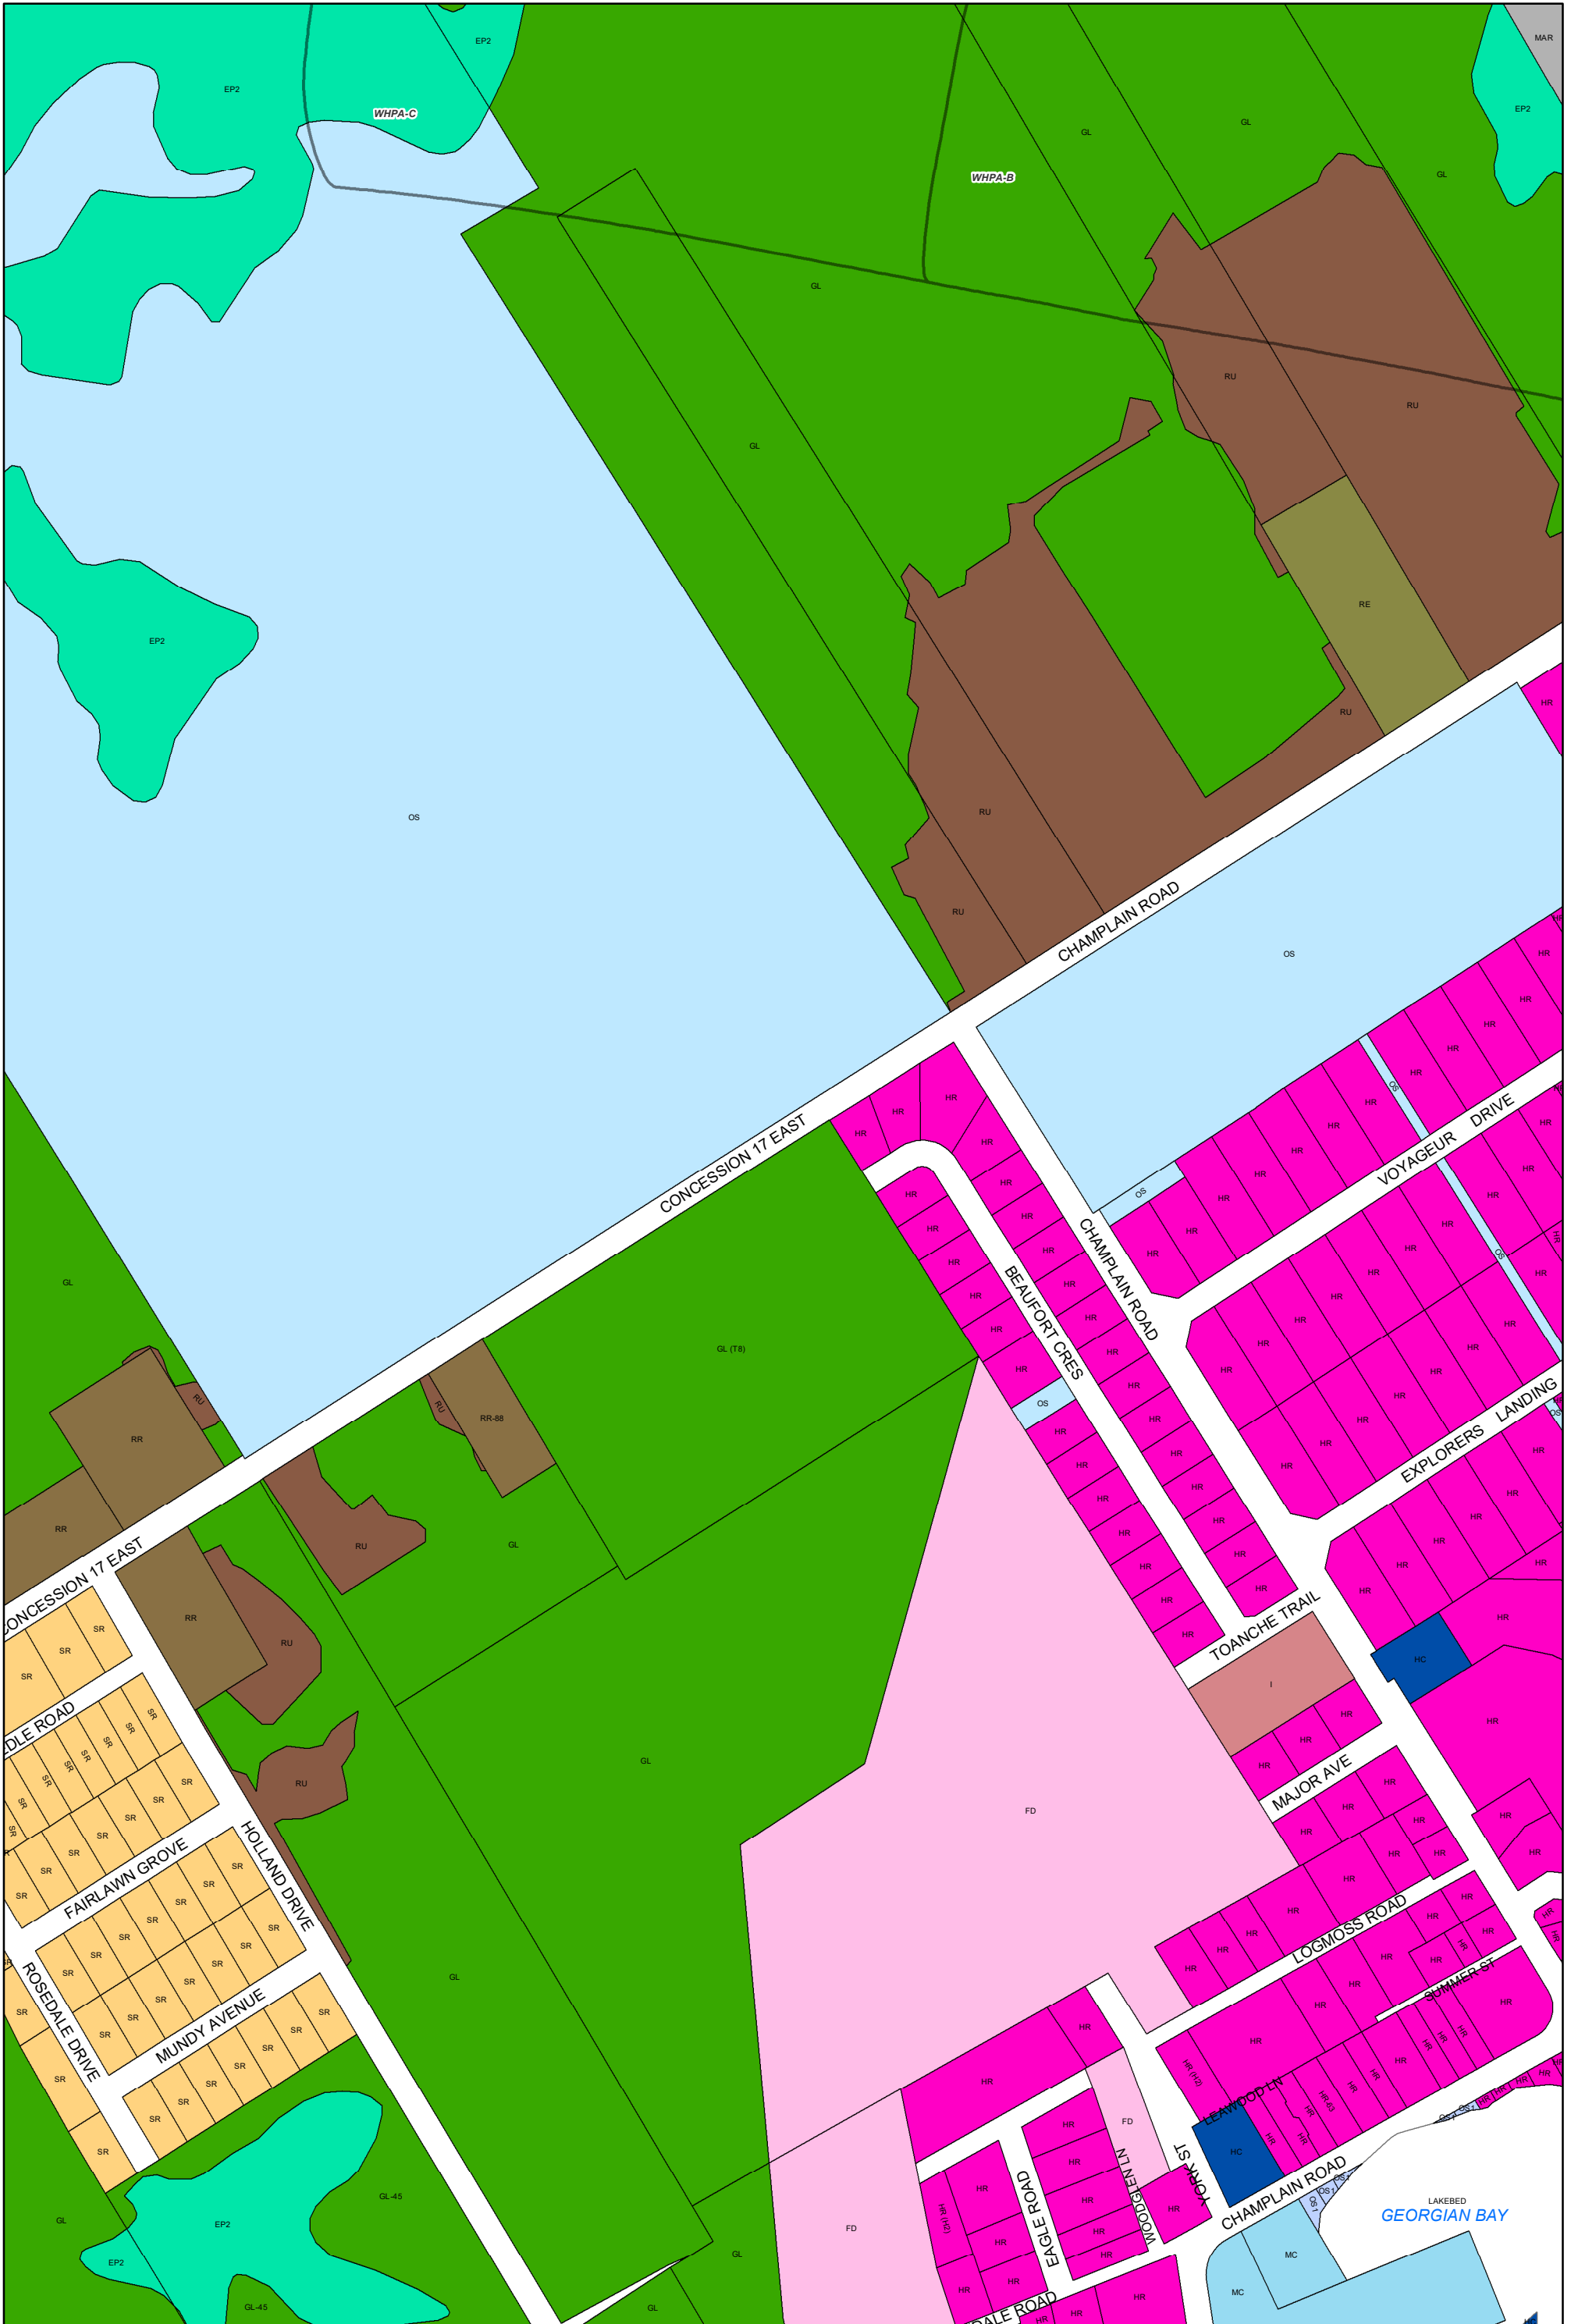

This map, either in whole or in part, may not be reproduced without the written authority from the County of Simcoe. Copyright County of Simcoe Land Information Network Cooperative © LINC 2025. Produced (in part) under licence from © Teranet Enterprises Inc. and its suppliers all rights reserved, and Members of the Ontario Geospatial Data Exchange. This map is not a plan survey. For information call (705)526-4204 or visit www.tiny.ca

ZONING BY-LAW 22-075
SCHEDULE A
MAP 46

Legend

A	EP1	HC	LSR	OS1	RU	NR Overlay Zone
A1	EP2	HE	MAR	RC	SC	HA Overlay Zone
CR	FD	HR	MC	RE	SR	ICA Overlay Zone
EA	GL	I	OS	RR	WD	WHPA Overlay Zone

1:4,500

Enacted by Council: October 12, 2022
Consolidated: January 10, 2025