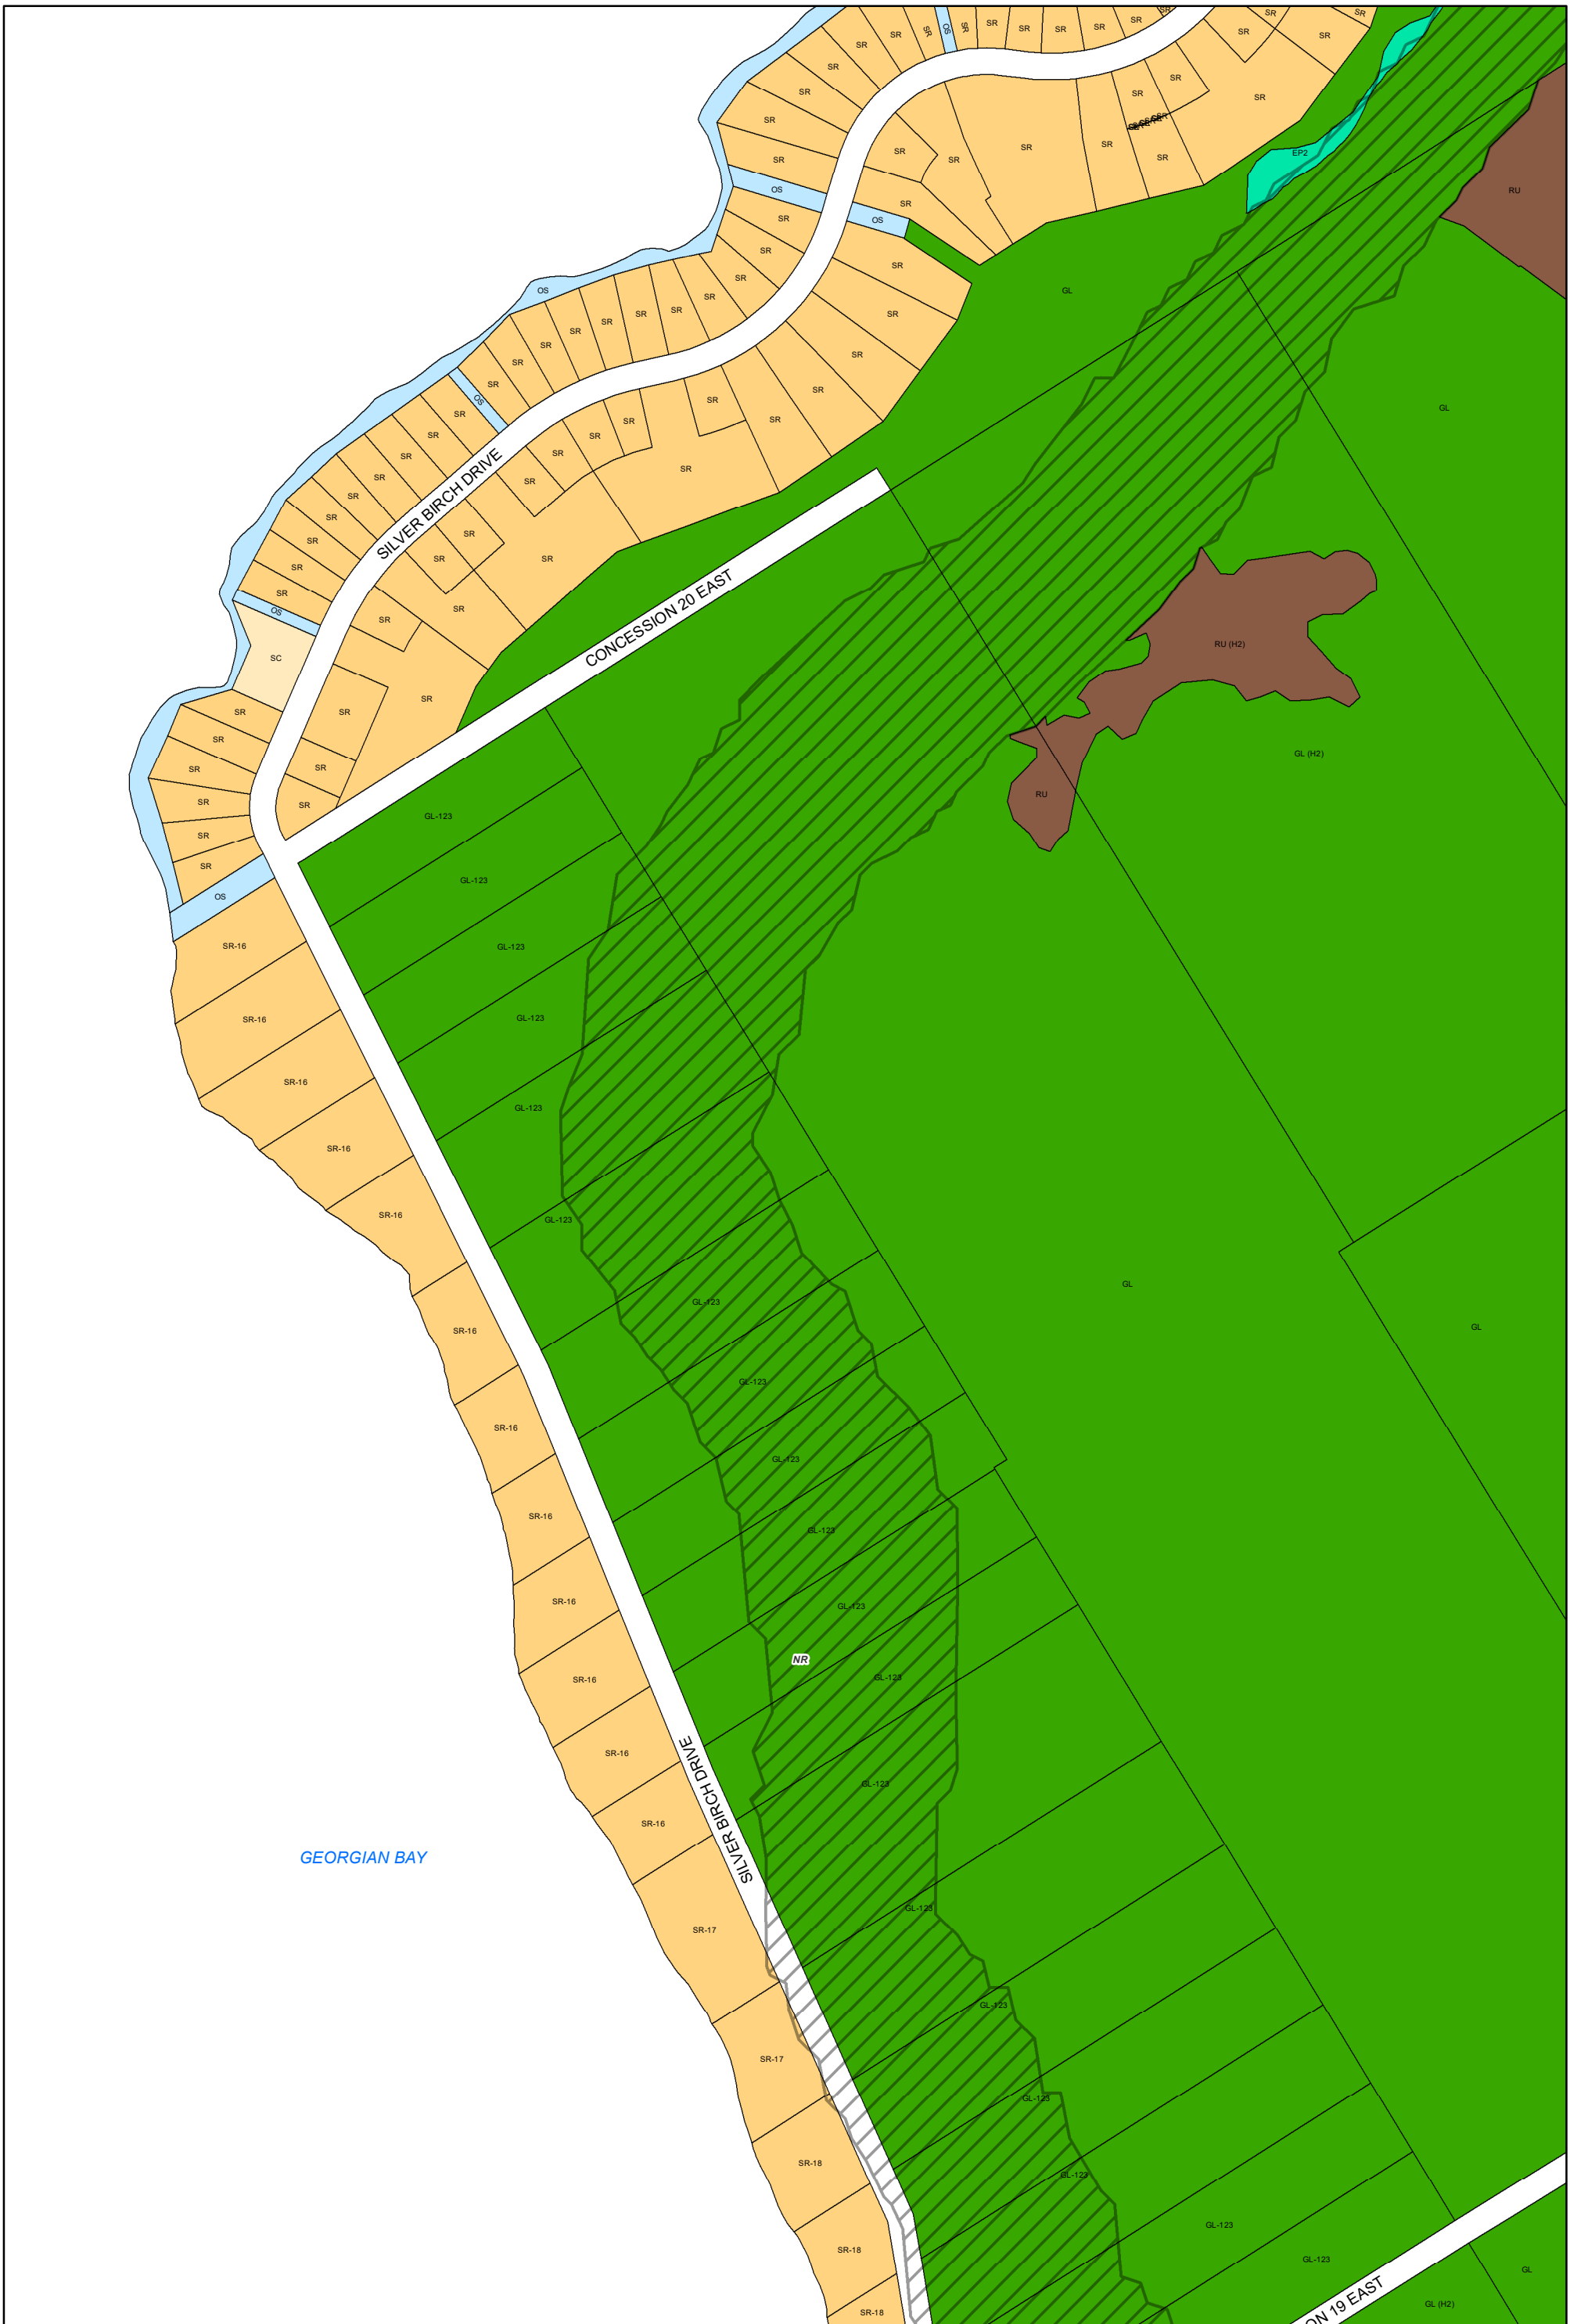

This map, either in whole or in part, may not be reproduced without the written authority from the County of Simcoe. Copyright © LINC 2025. Produced (in part) under licence from © Teranet Enterprises Inc. and its suppliers all rights reserved, and Members of the Ontario Geospatial Data Exchange. This map is not a plan survey. For information call (705)526-4204 or visit www.tiny.ca

ZONING BY-LAW 22-075
SCHEDULE A
MAP 33

Legend

A	EP1	HC	LSR	OS1	RU	NR Overlay Zone
A1	EP2	HE	MAR	RC	SC	HA Overlay Zone
CR	FD	HR	MC	RE	SR	ICA Overlay Zone
EA	GL	I	OS	RR	WD	WHPA Overlay Zone

1:4,500

Enacted by Council: October 12, 2022
Consolidated: January 10, 2025