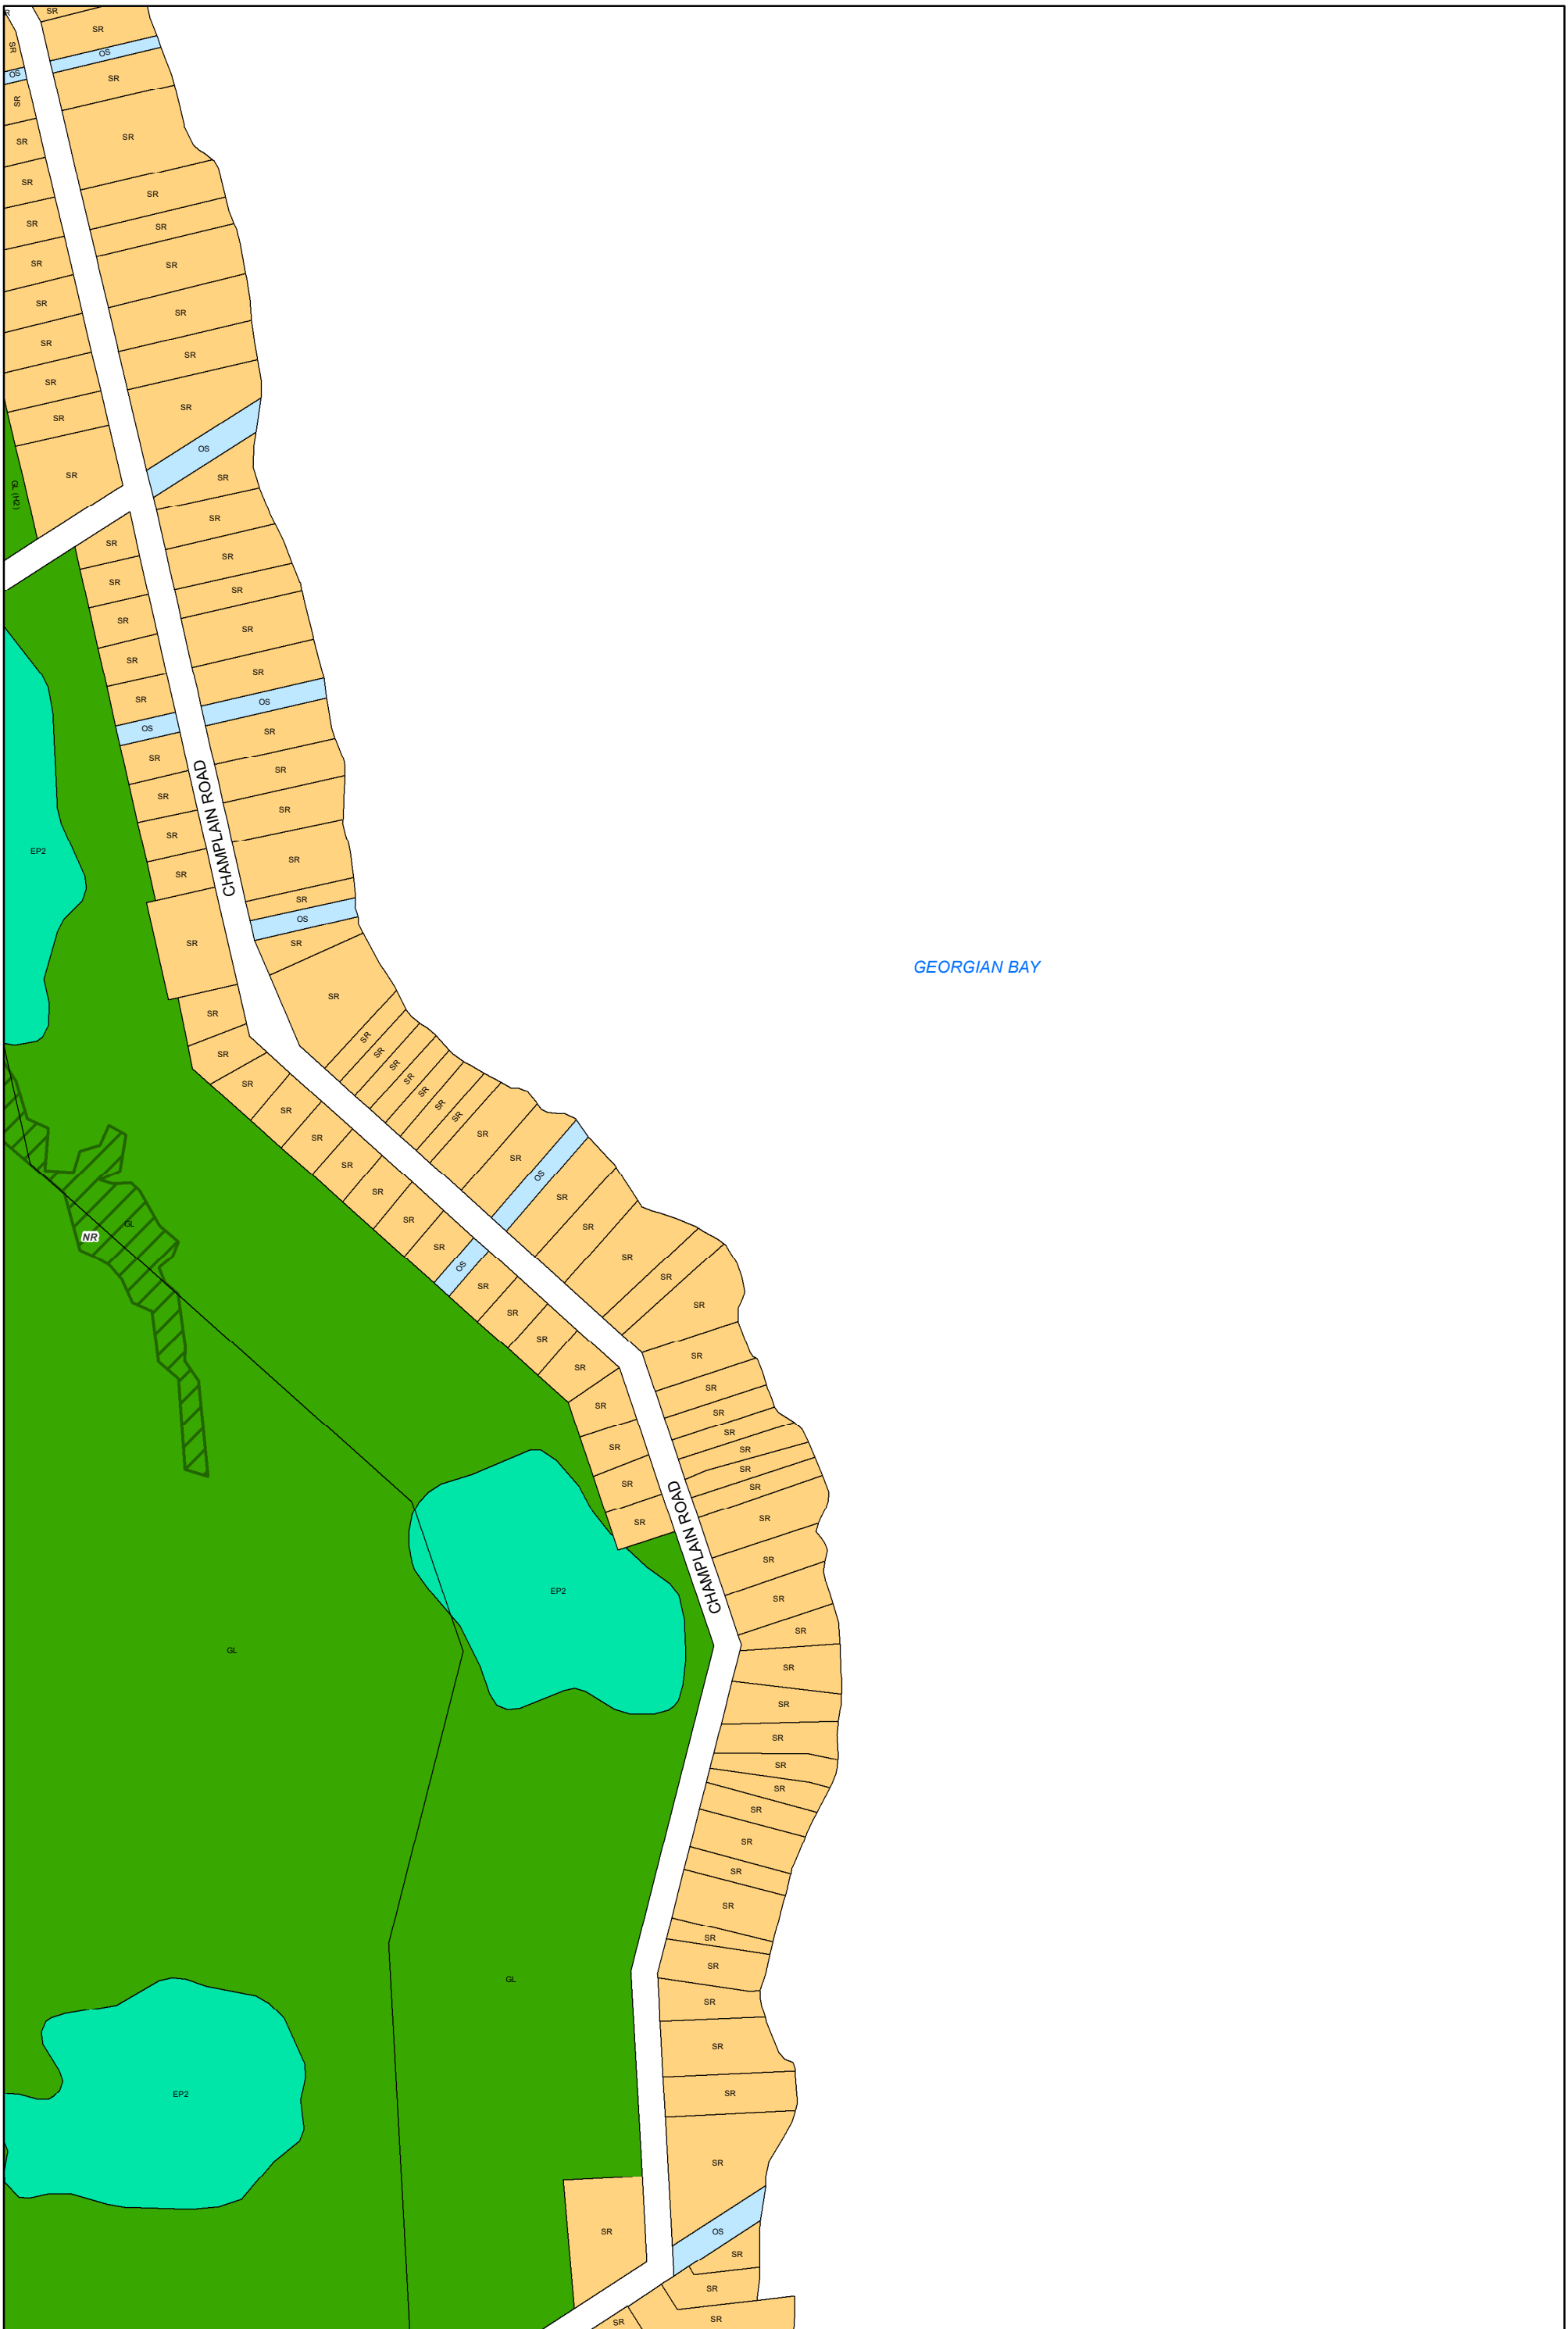

This map, either in whole or in part, may not be reproduced without the written authority from the County of Simcoe.
Copyright County of Simcoe Land Information Network Cooperative © LINC 2025. Produced (in part) under licence from © Teranet Enterprises Inc. and its suppliers all rights reserved, and Members of the Ontario Geospatial Data Exchange.
This map is not a plan survey.
For information call (705)526-4204 or visit www.tiny.ca

ZONING BY-LAW 22-075
SCHEDULE A
MAP 41

Legend

A	EP1	HC	LSR	OS1	RU	NR Overlay Zone
A1	EP2	HE	MAR	RC	SC	HA Overlay Zone
CR	FD	HR	MC	RE	SR	ICA Overlay Zone
EA	GL	I	OS	RR	WD	WHPA Overlay Zone

1:4,500

Enacted by Council: October 12, 2022
Consolidated: January 10, 2025