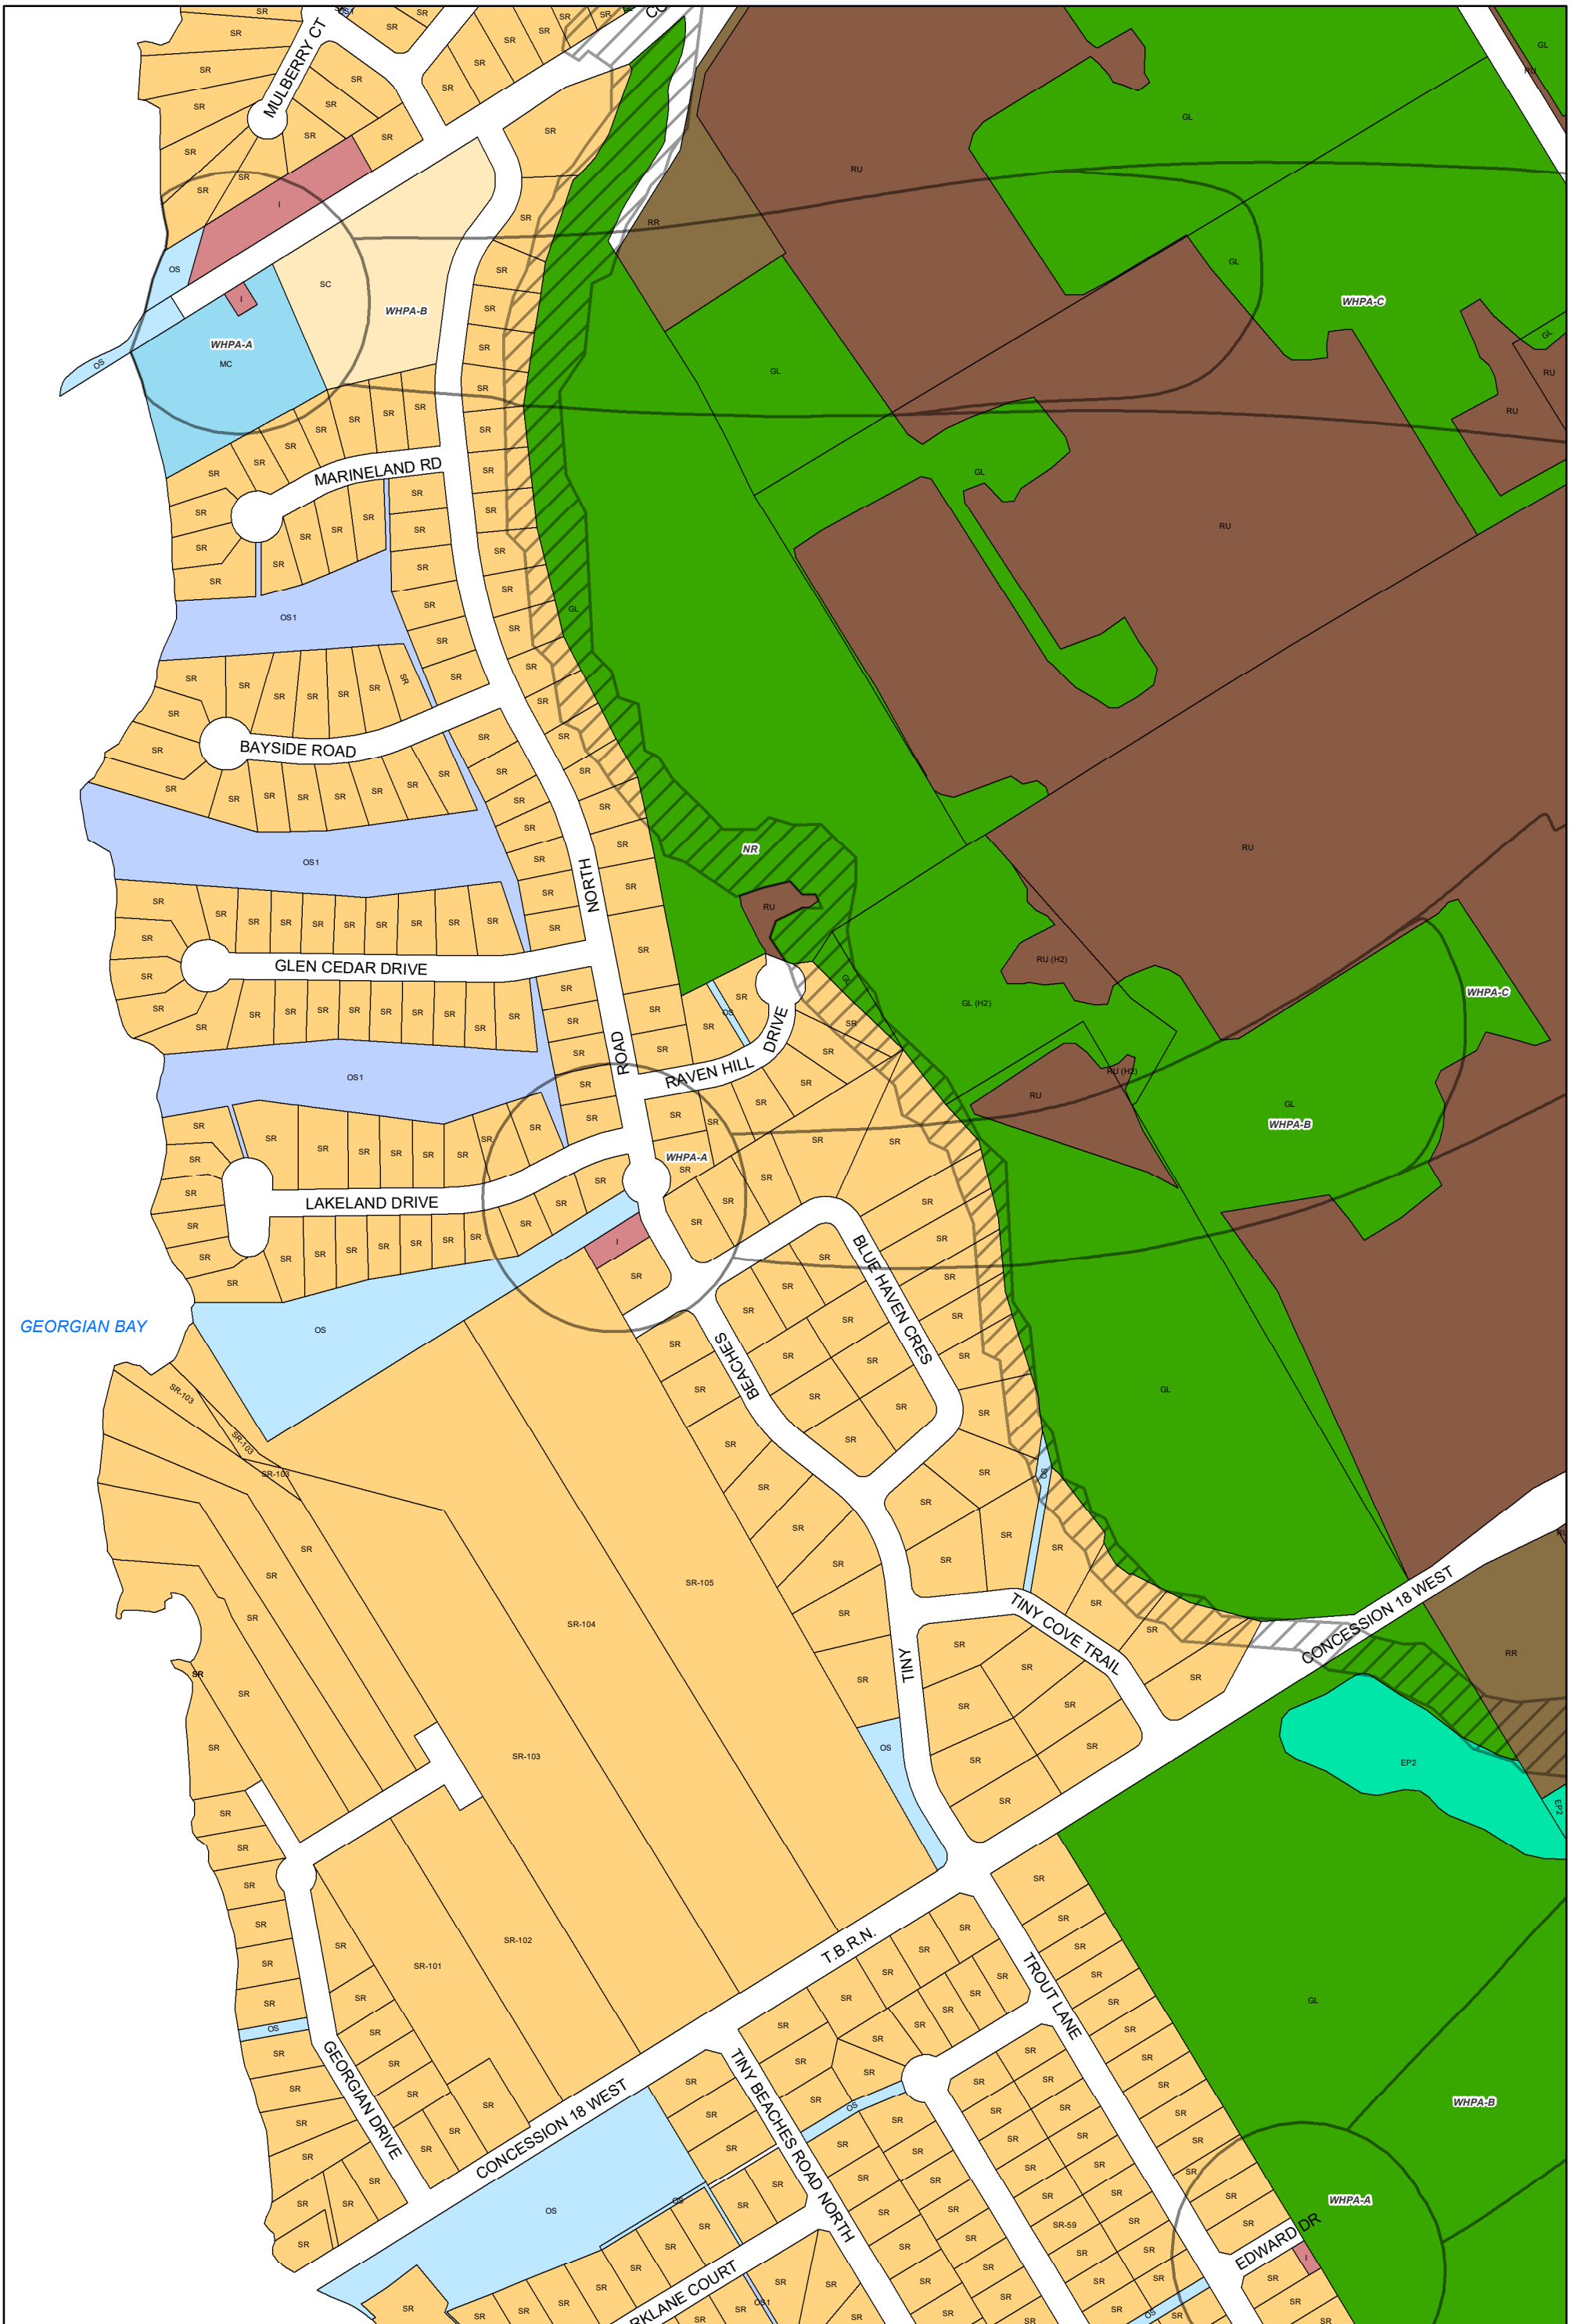

GEORGIAN BAY

This map, either in whole or in part, may not be reproduced without the written authority from the County of Simcoe. Copyright © LINC 2025. Produced (in part) under licence from © Teranet Enterprises Inc. and its suppliers all rights reserved, and Members of the Ontario Geospatial Data Exchange. This map is not a plan survey. For information call (705)526-4204 or visit www.tiny.ca

ZONING BY-LAW 22-075
SCHEDULE A
MAP 23

Legend

A	EP1	HC	LSR	OS1	RU	NR Overlay Zone
A1	EP2	HE	MAR	RC	SC	HA Overlay Zone
CR	FD	HR	MC	RE	SR	ICA Overlay Zone
EA	GL	I	OS	RR	WD	WHPA Overlay Zone

1:4,500

Enacted by Council: October 12, 2022
Consolidated: January 10, 2025