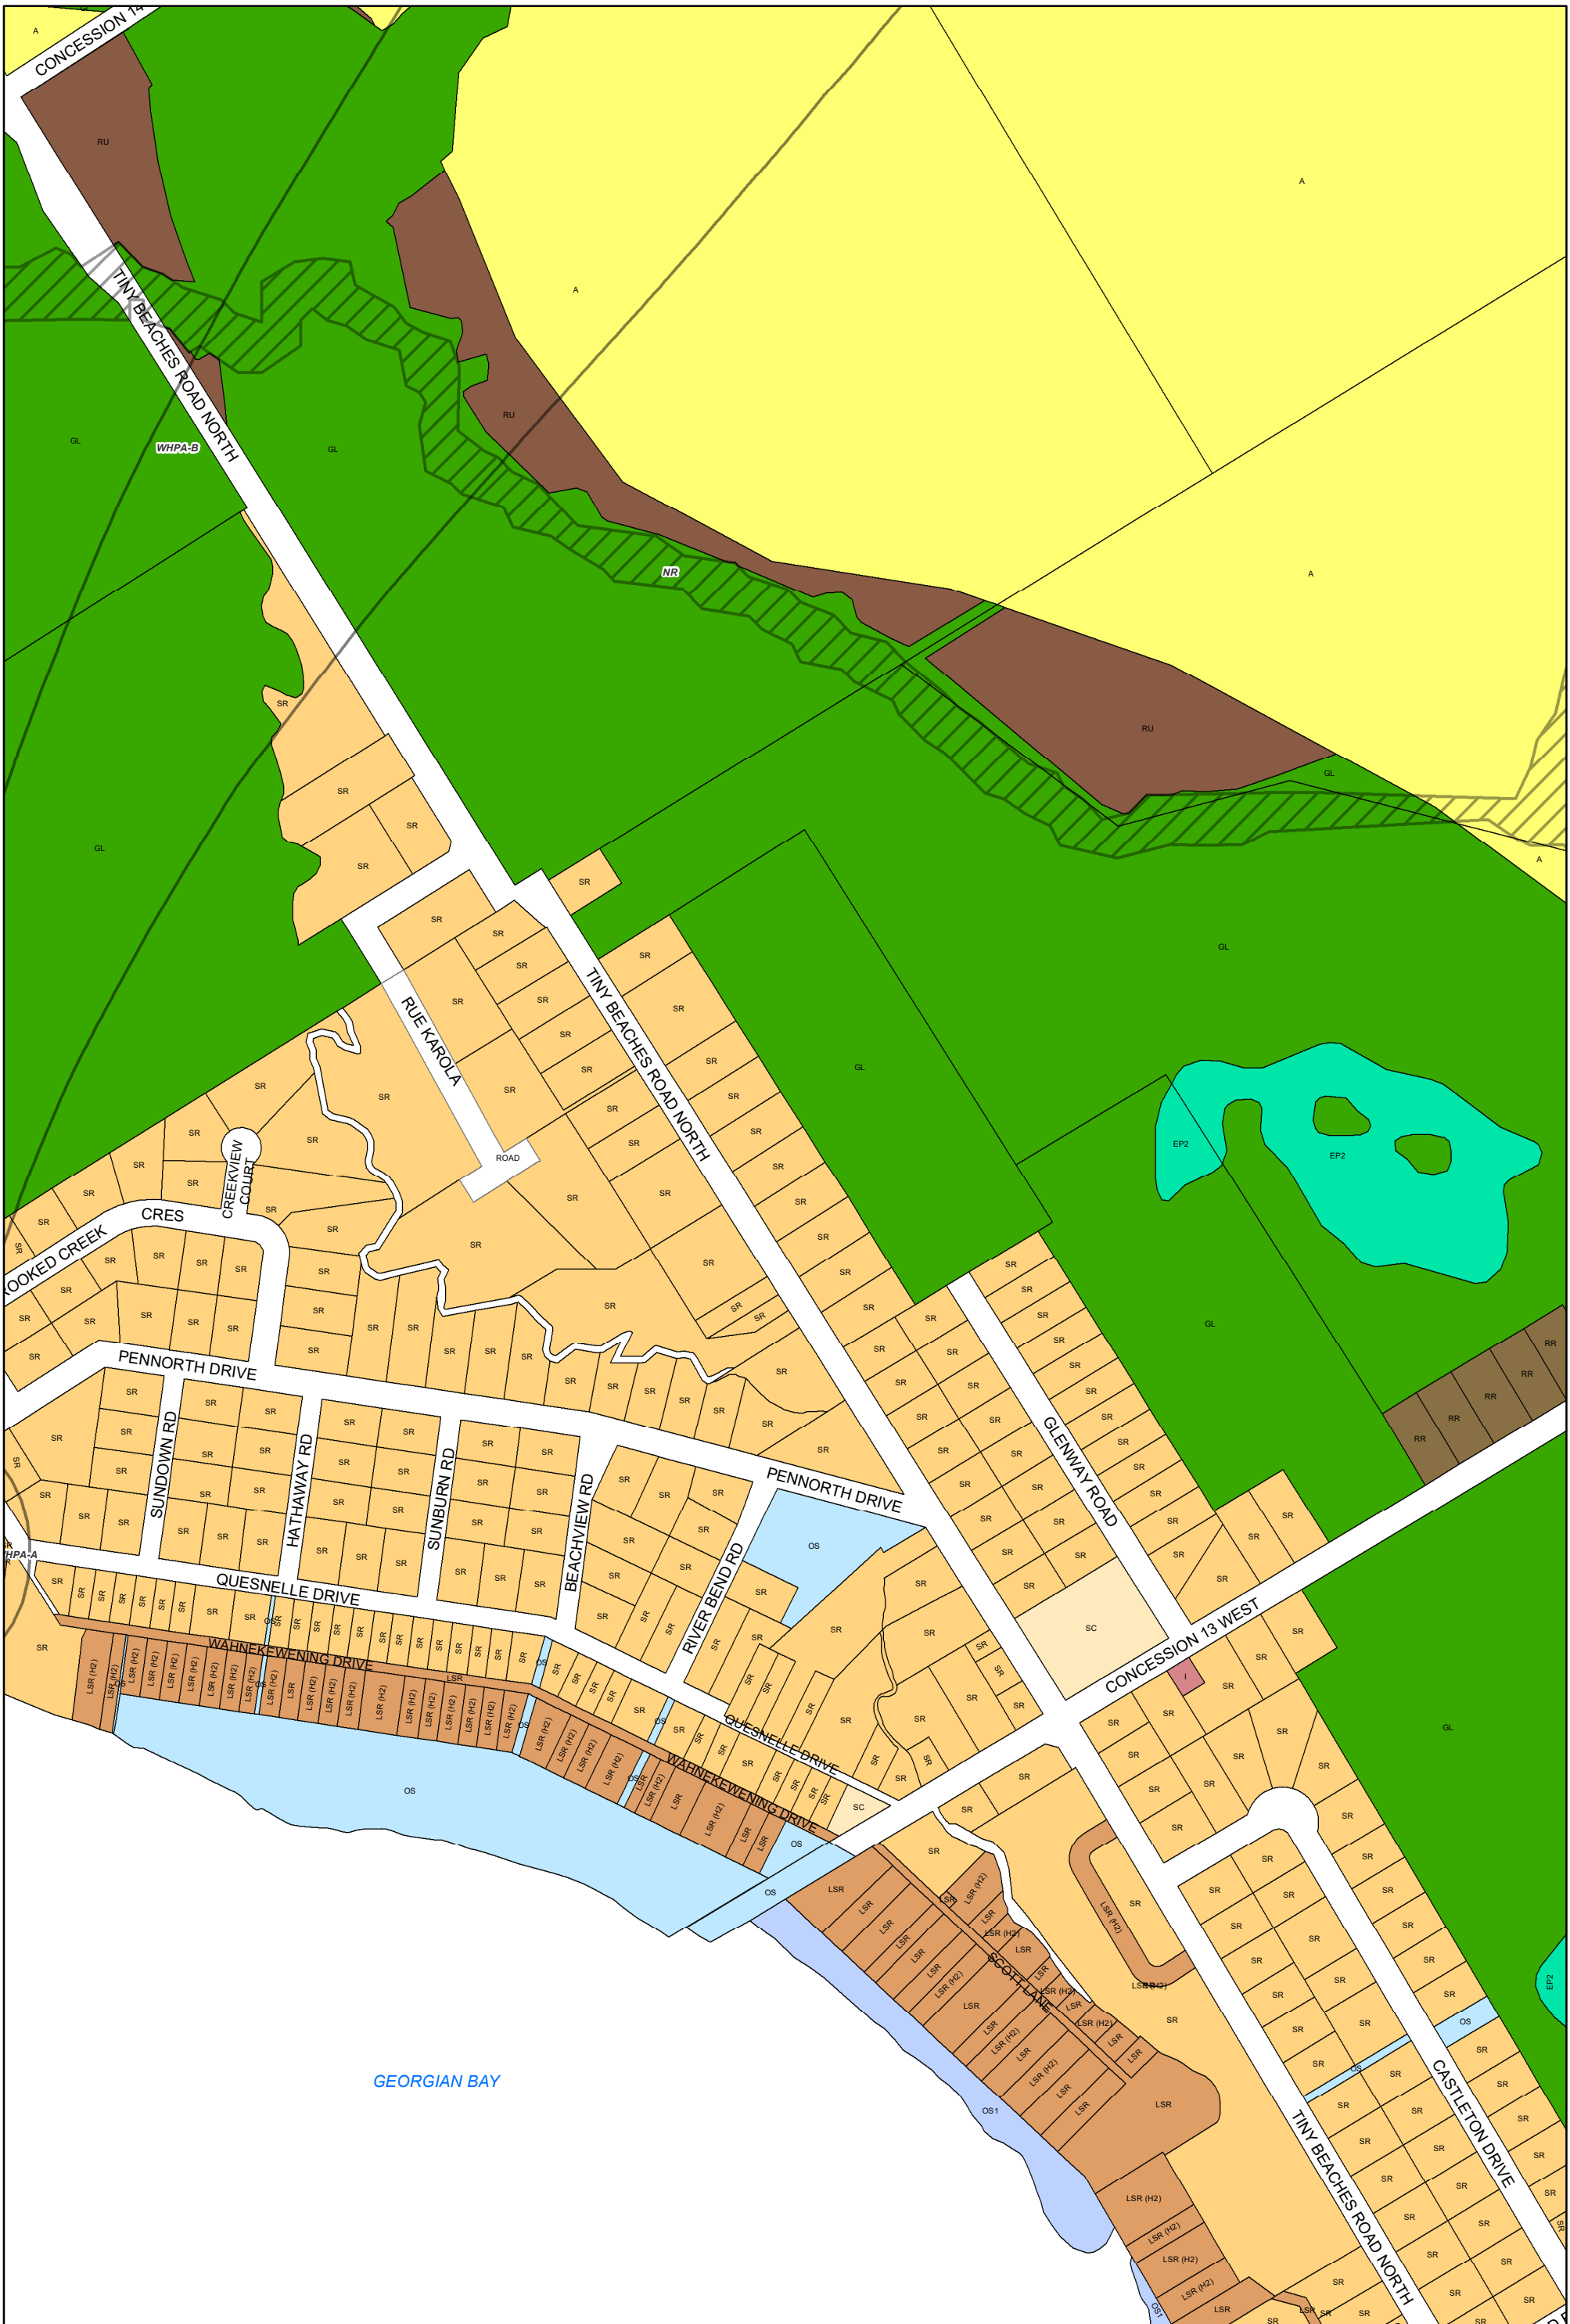

This map, either in whole or in part, may not be reproduced without the written authority from the County of Simcoe.
Copyright County of Simcoe Land Information Network Cooperative © LINC 2025. Produced (in part) under licence from © Teranet Enterprises Inc. and its suppliers all rights reserved, and Members of the Ontario Geospatial Data Exchange.
This map is not a plan survey.
For information call (705)526-4204 or visit www.tiny.ca

ZONING BY-LAW 22-075
SCHEDULE A
MAP 15

Legend

A	EP1	HC	LSR	OS1	RU	NR Overlay Zone
A1	EP2	HE	MAR	RC	SC	HA Overlay Zone
CR	FD	HR	MC	RE	SR	ICA Overlay Zone
EA	GL	I	OS	RR	WD	WHPA Overlay Zone

1:4,500

Enacted by Council: October 12, 2022
Consolidated: January 10, 2025