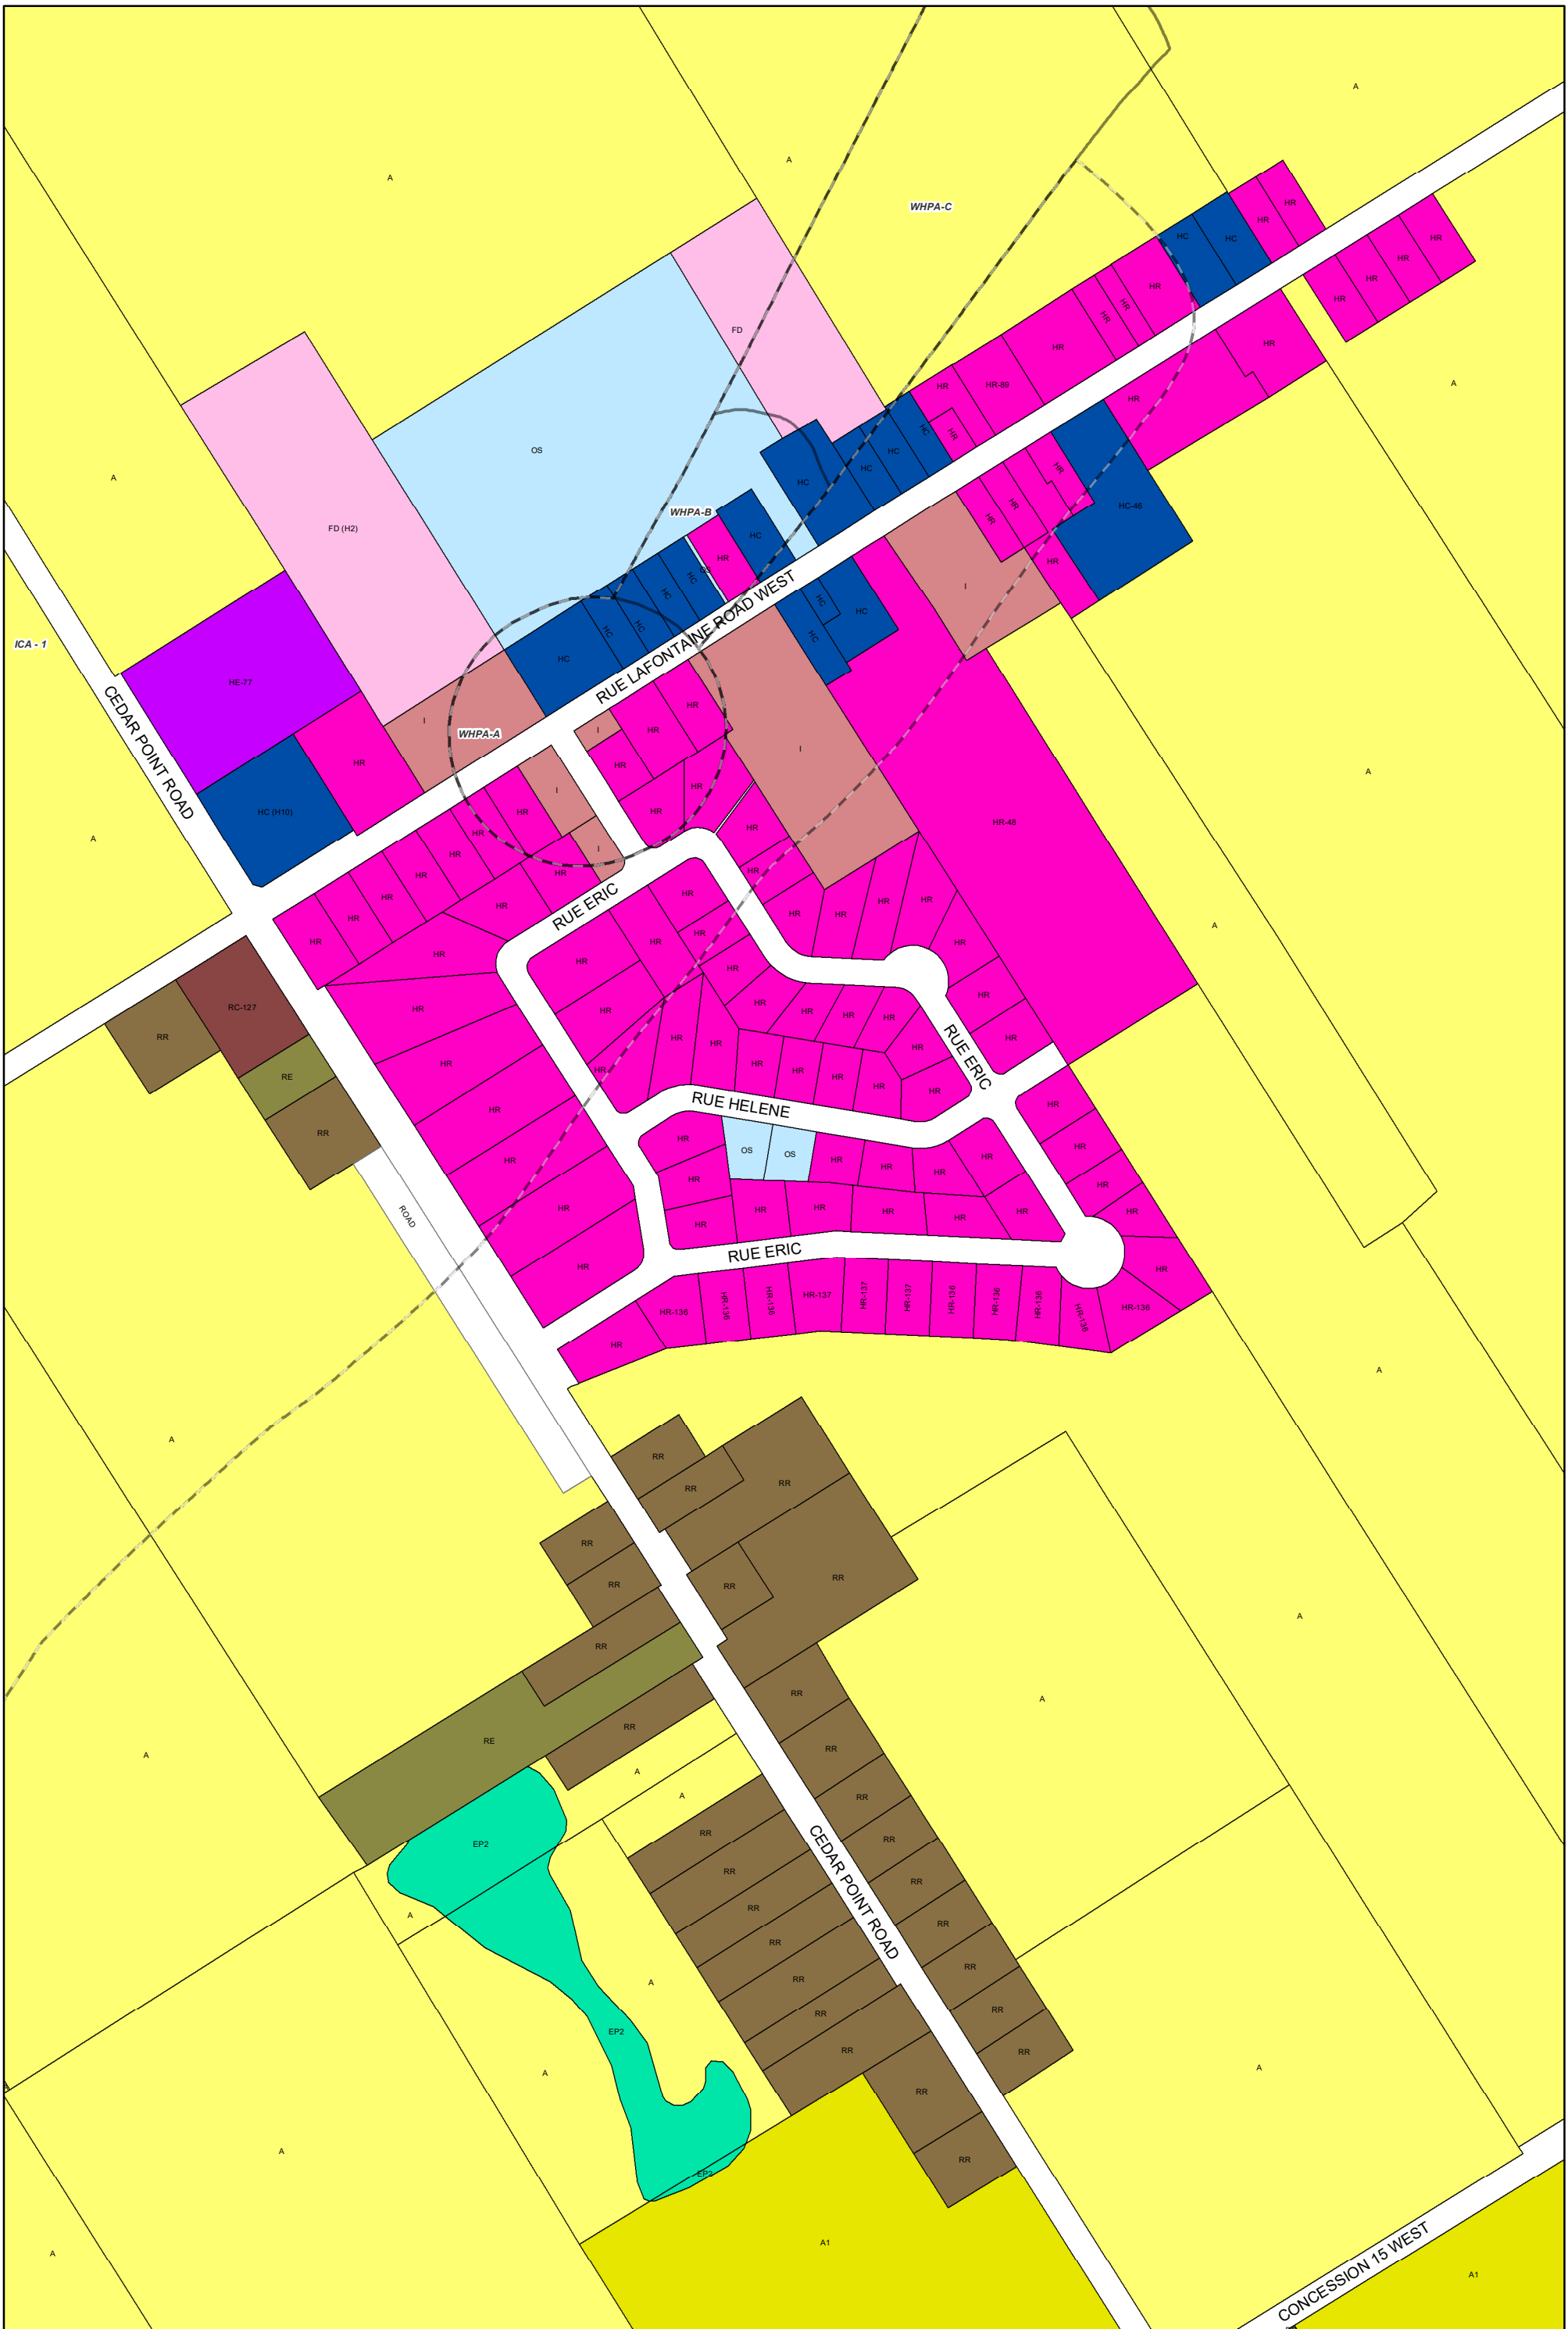

This map, either in whole or in part, may not be reproduced without the written authority from the County of Simcoe. Copyright County of Simcoe Land Information Network Cooperative © LINC 2025. Produced (in part) under licence from © Teranet Enterprises Inc. and its suppliers all rights reserved, and Members of the Ontario Geospatial Data Exchange. This map is not a plan survey. For information call (705)526-4204 or visit www.tiny.ca

ZONING BY-LAW 22-075
SCHEDULE A
MAP 59

A	EP1	HC	LSR	OS1	RU	NR Overlay Zone
A1	EP2	HE	MAR	MC	RC	HA Overlay Zone
CR	FD	HR	OS	RE	SC	ICA Overlay Zone
EA	GL	I	RR	WD	WHPA Overlay Zone	

1:4,500

Enacted by Council: October 12, 2022
Consolidated: January 10, 2025