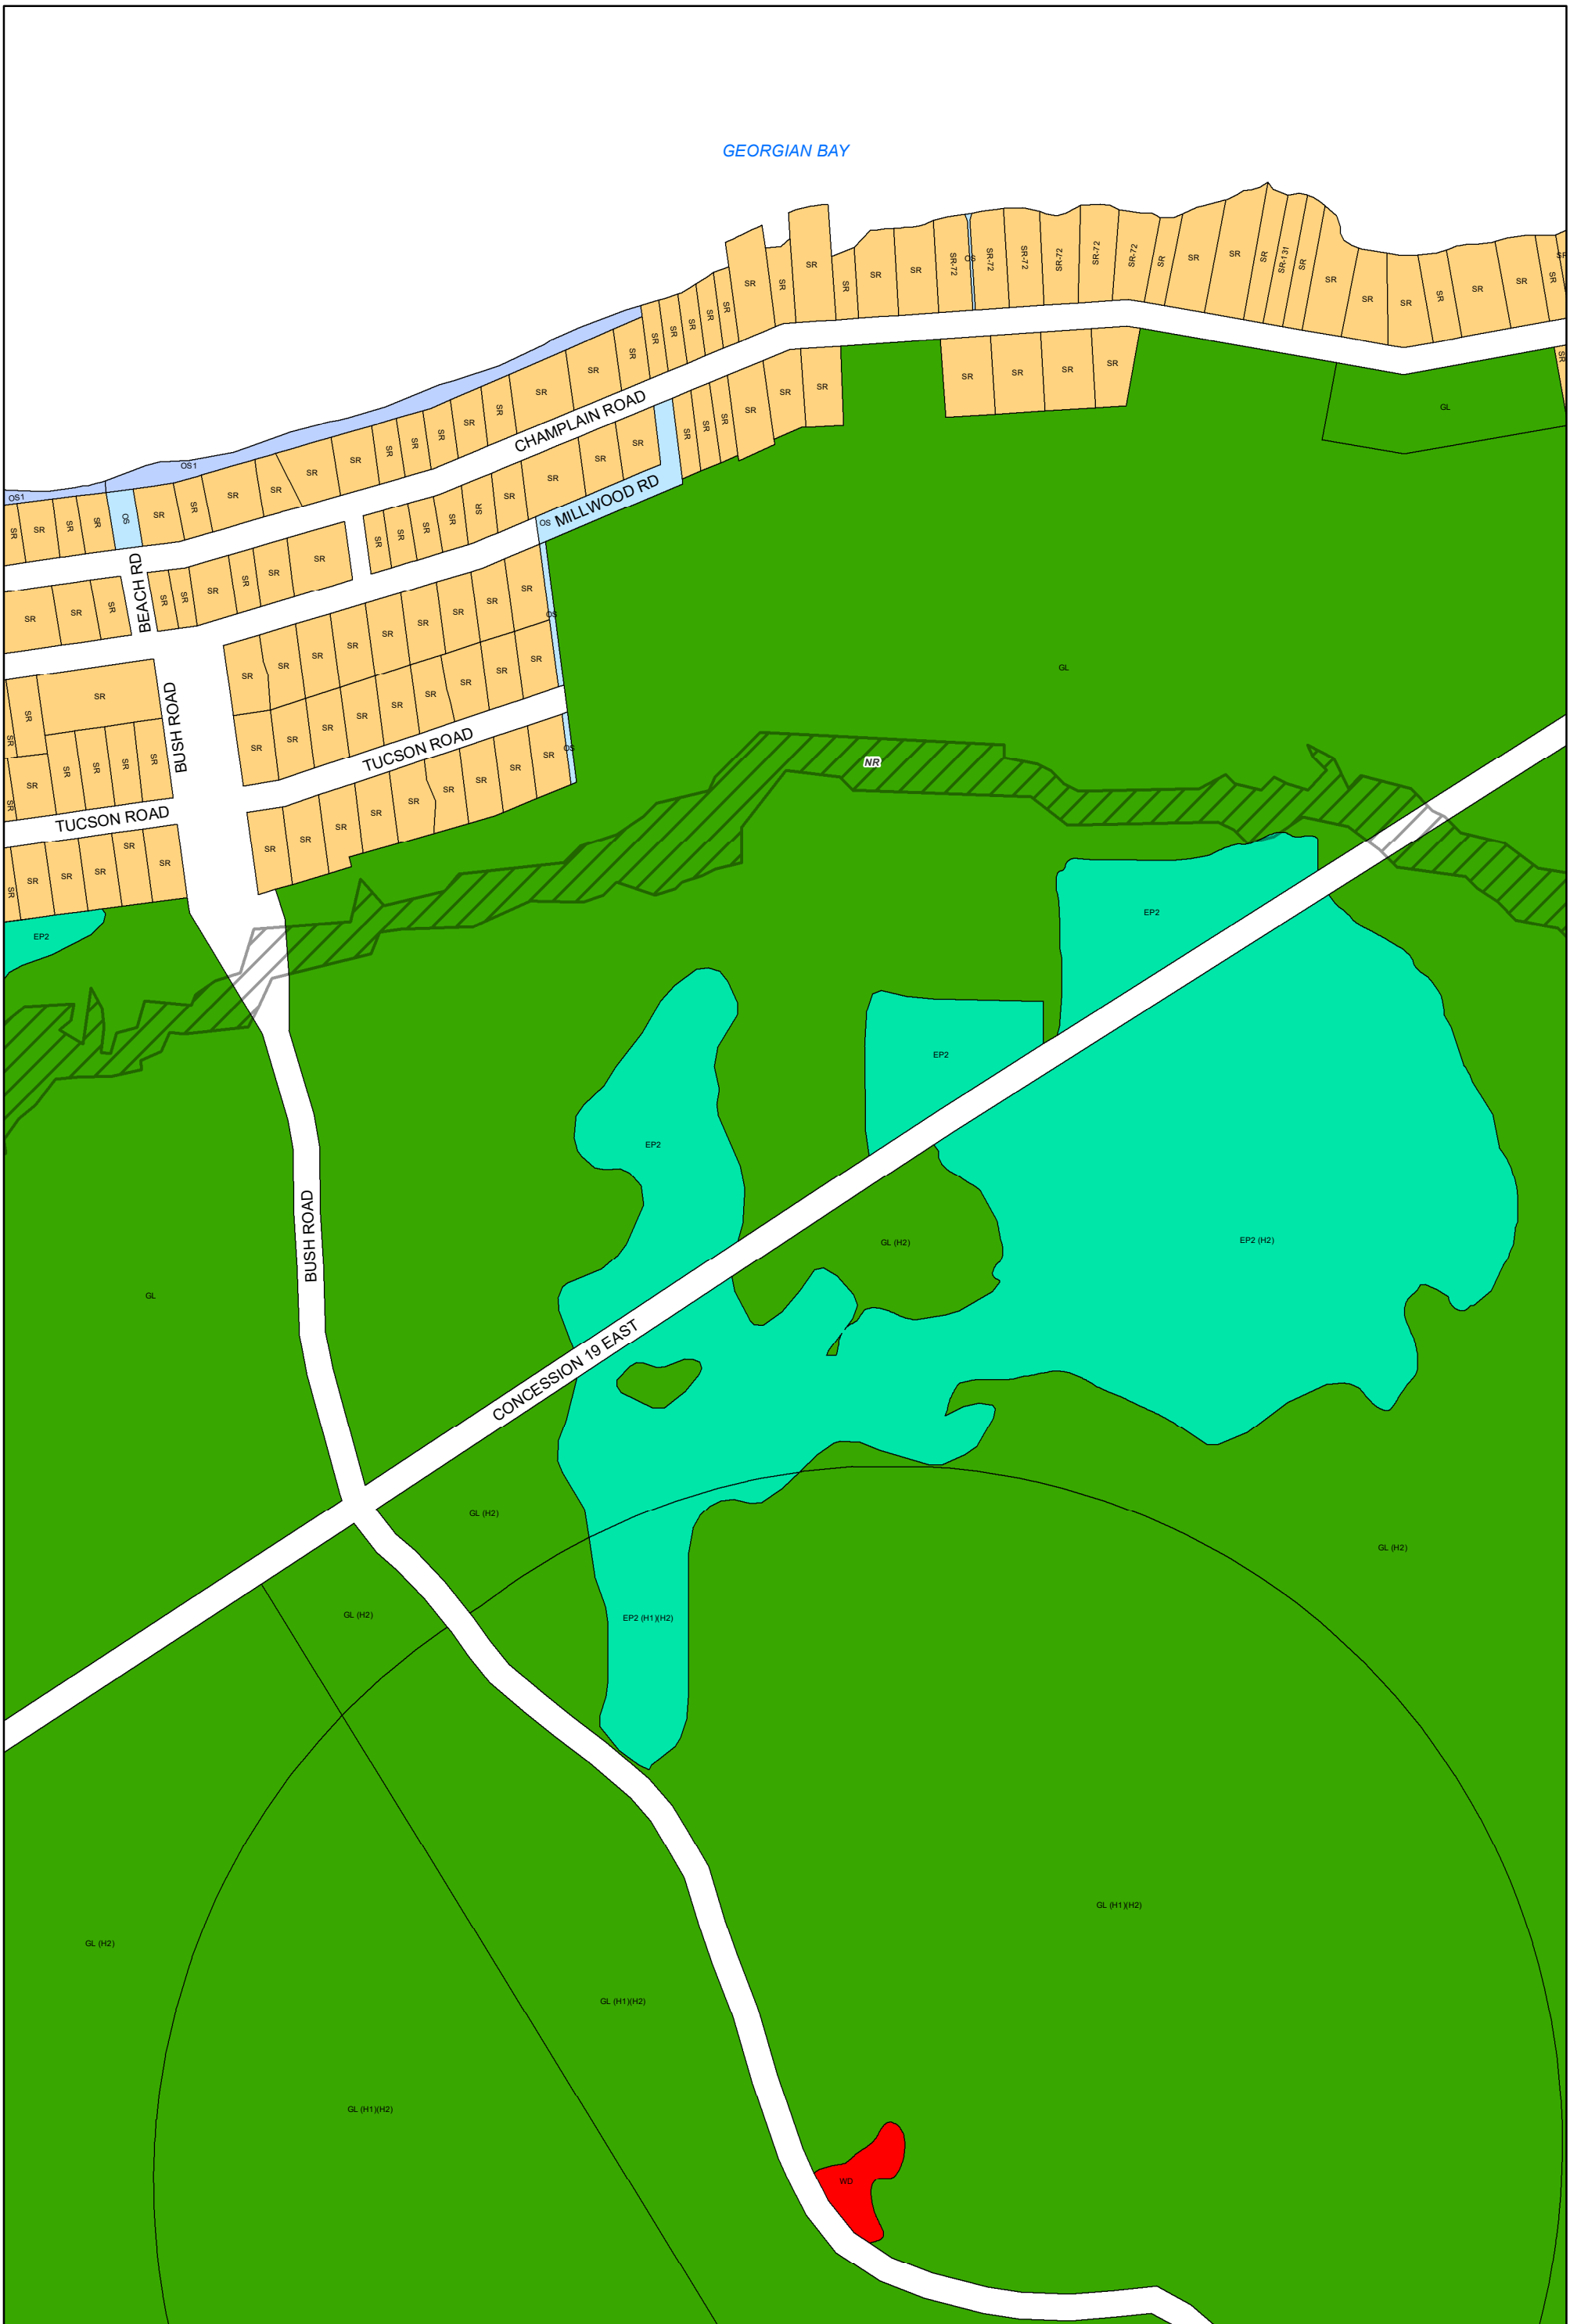

GEORGIAN BAY

This map, either in whole or in part, may not be reproduced without the written authority from the County of Simcoe.
Copyright County of Simcoe Land Information Network Cooperative © LINC 2025. Produced (in part) under licence from © Teranet Enterprises Inc. and its suppliers all rights reserved, and Members of the Ontario Geospatial Data Exchange.
This map is not a plan survey.
For information call (705)526-4204 or visit www.tiny.ca

ZONING BY-LAW 22-075
SCHEDULE A
MAP 39

Legend

A	EP1	HC	LSR	OS1	RU	NR Overlay Zone
A1	EP2	HE	MAR	RC	SC	HA Overlay Zone
CR	FD	HR	MC	RE	SR	ICA Overlay Zone
EA	GL	I	OS	RR	WD	WHPA Overlay Zone

1:4,500

Enacted by Council: October 12, 2022
Consolidated: January 10, 2025