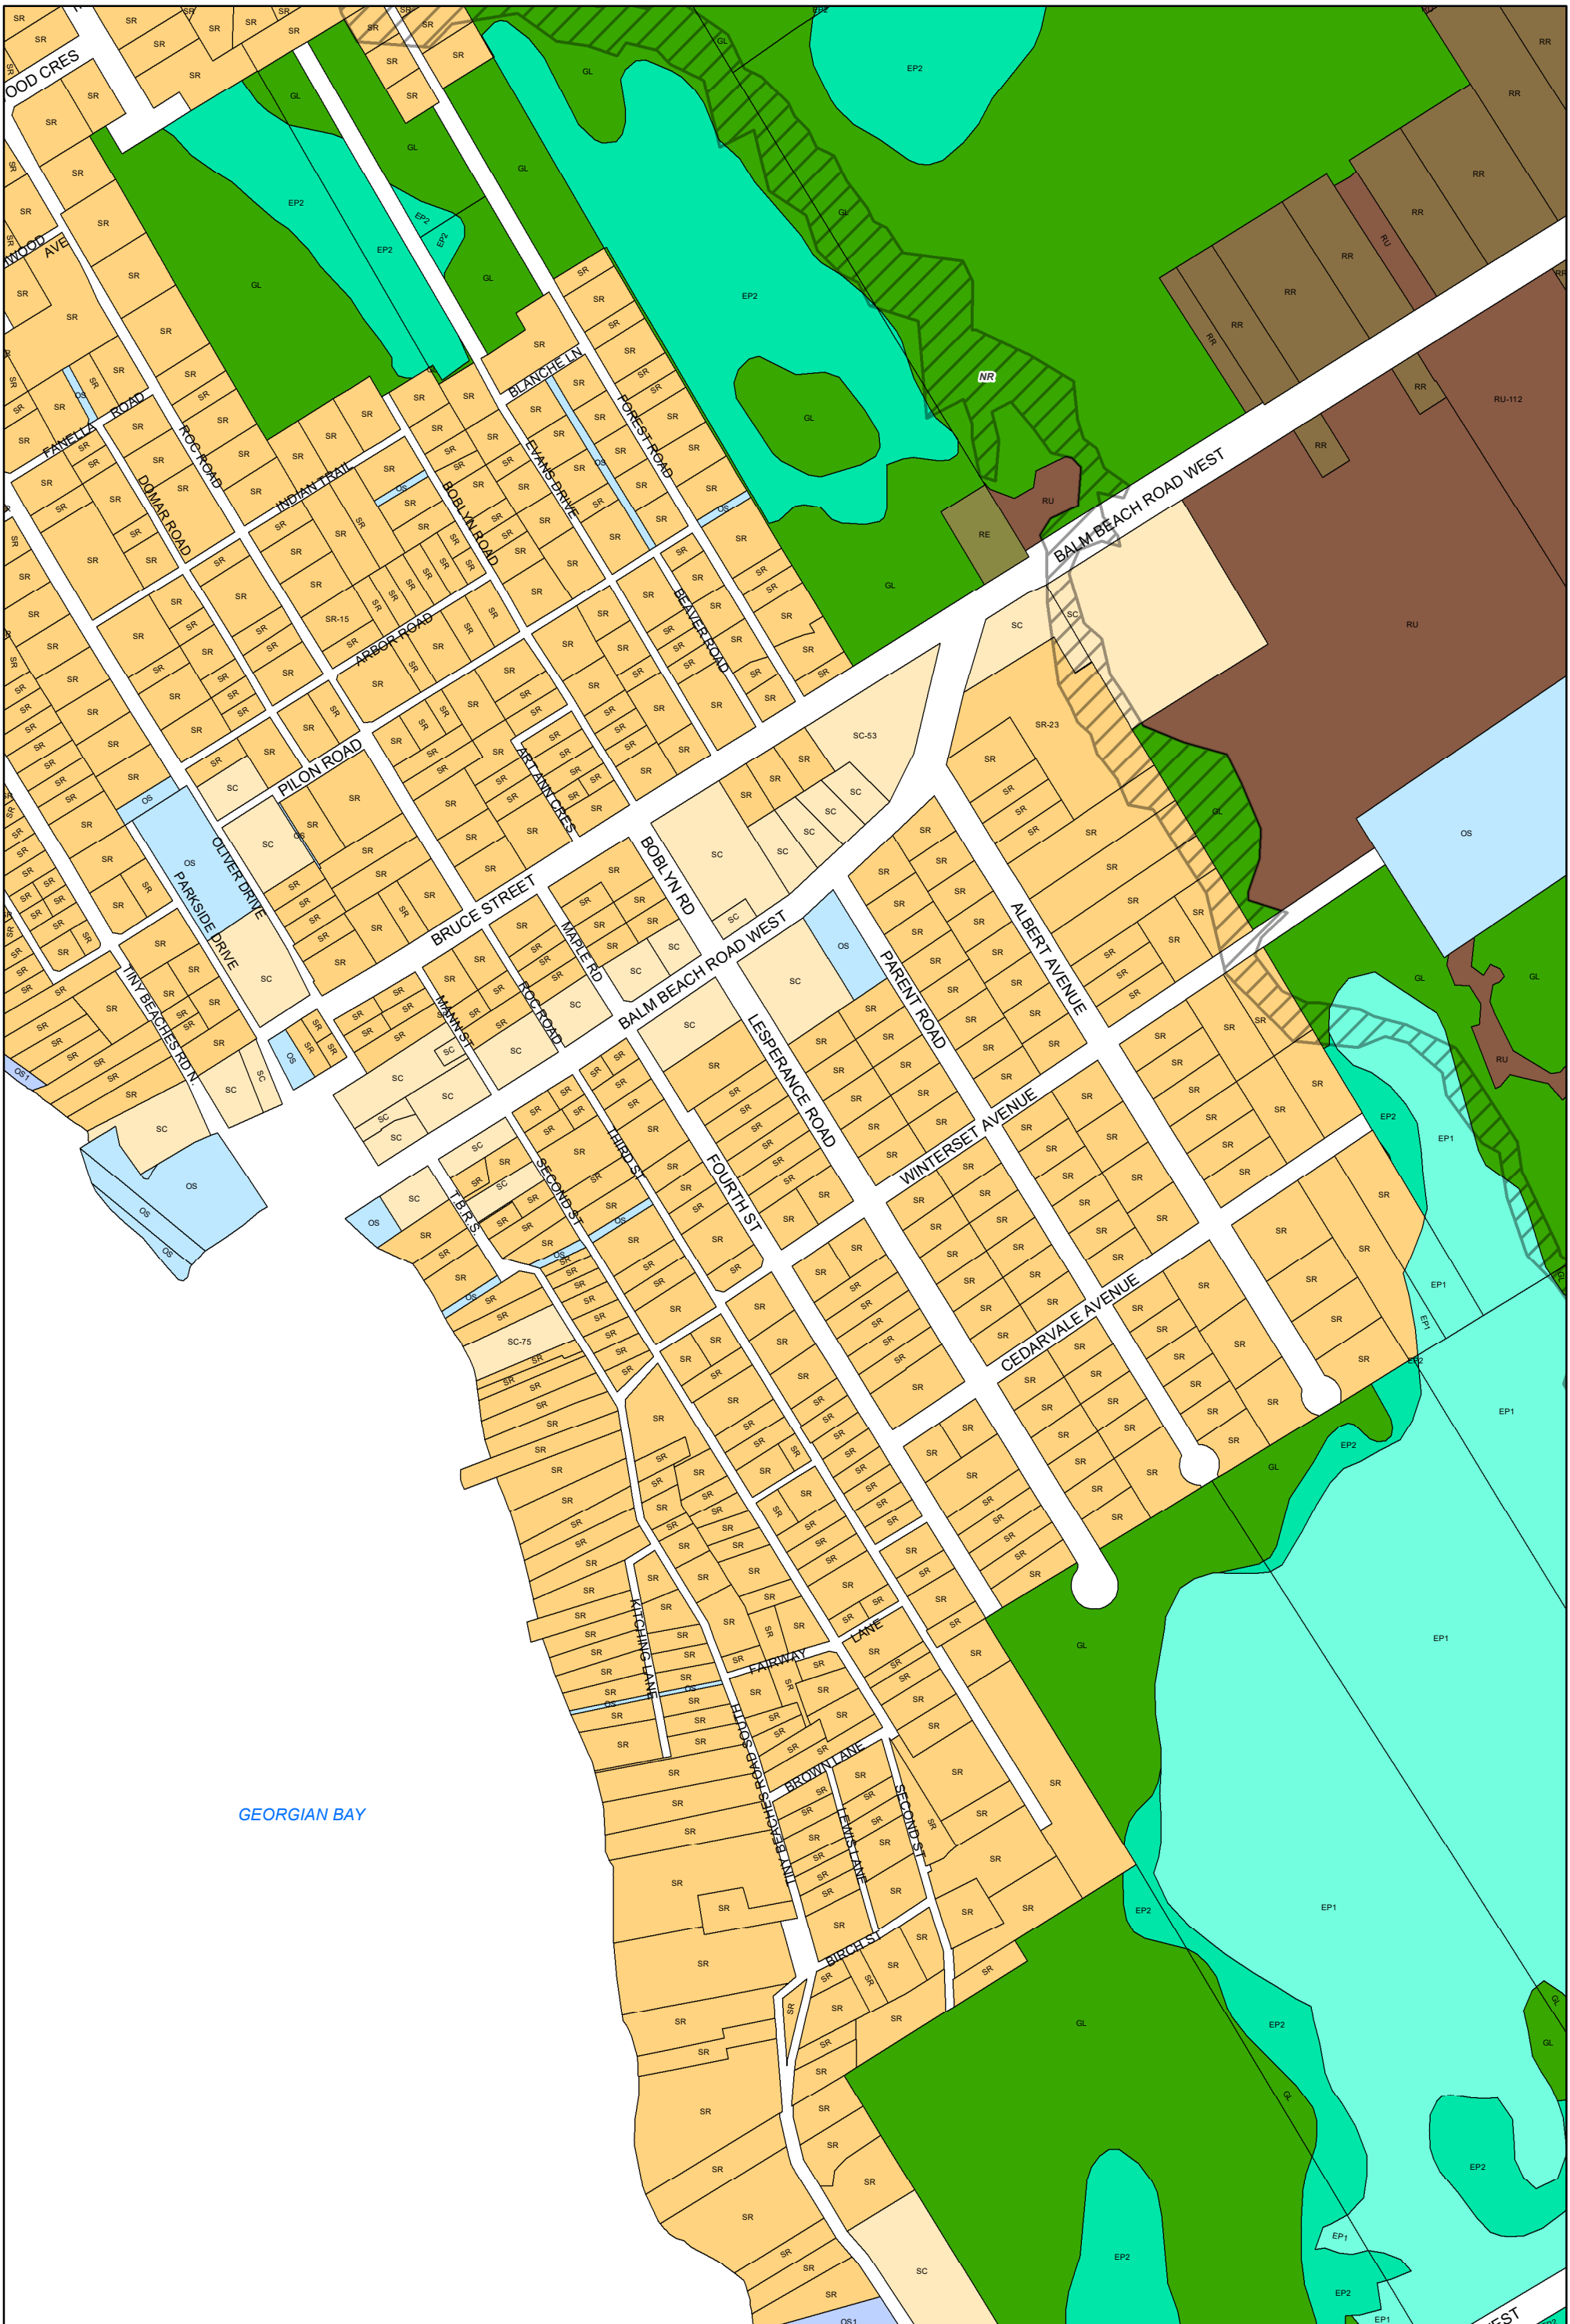

This map, either in whole or in part, may not be reproduced without the written authority from the County of Simcoe. Copyright County of Simcoe Land Information Network Cooperative © LINC 2025. Produced (in part) under licence from © Teranet Enterprises Inc. and its suppliers all rights reserved, and Members of the Ontario Geospatial Data Exchange. This map is not a plan survey. For information call (705)526-4204 or visit www.tiny.ca

ZONING BY-LAW 22-075
SCHEDULE A
MAP 11

Legend

A	EP1	HC	LSR	OS1	RU	NR Overlay Zone
A1	EP2	HE	MAR	RC	SC	HA Overlay Zone
CR	FD	HR	MC	RE	SR	ICA Overlay Zone
EA	GL	I	OS	RR	WD	WHPA Overlay Zone

1:4,500

Enacted by Council: October 12, 2022
Consolidated: January 10, 2025