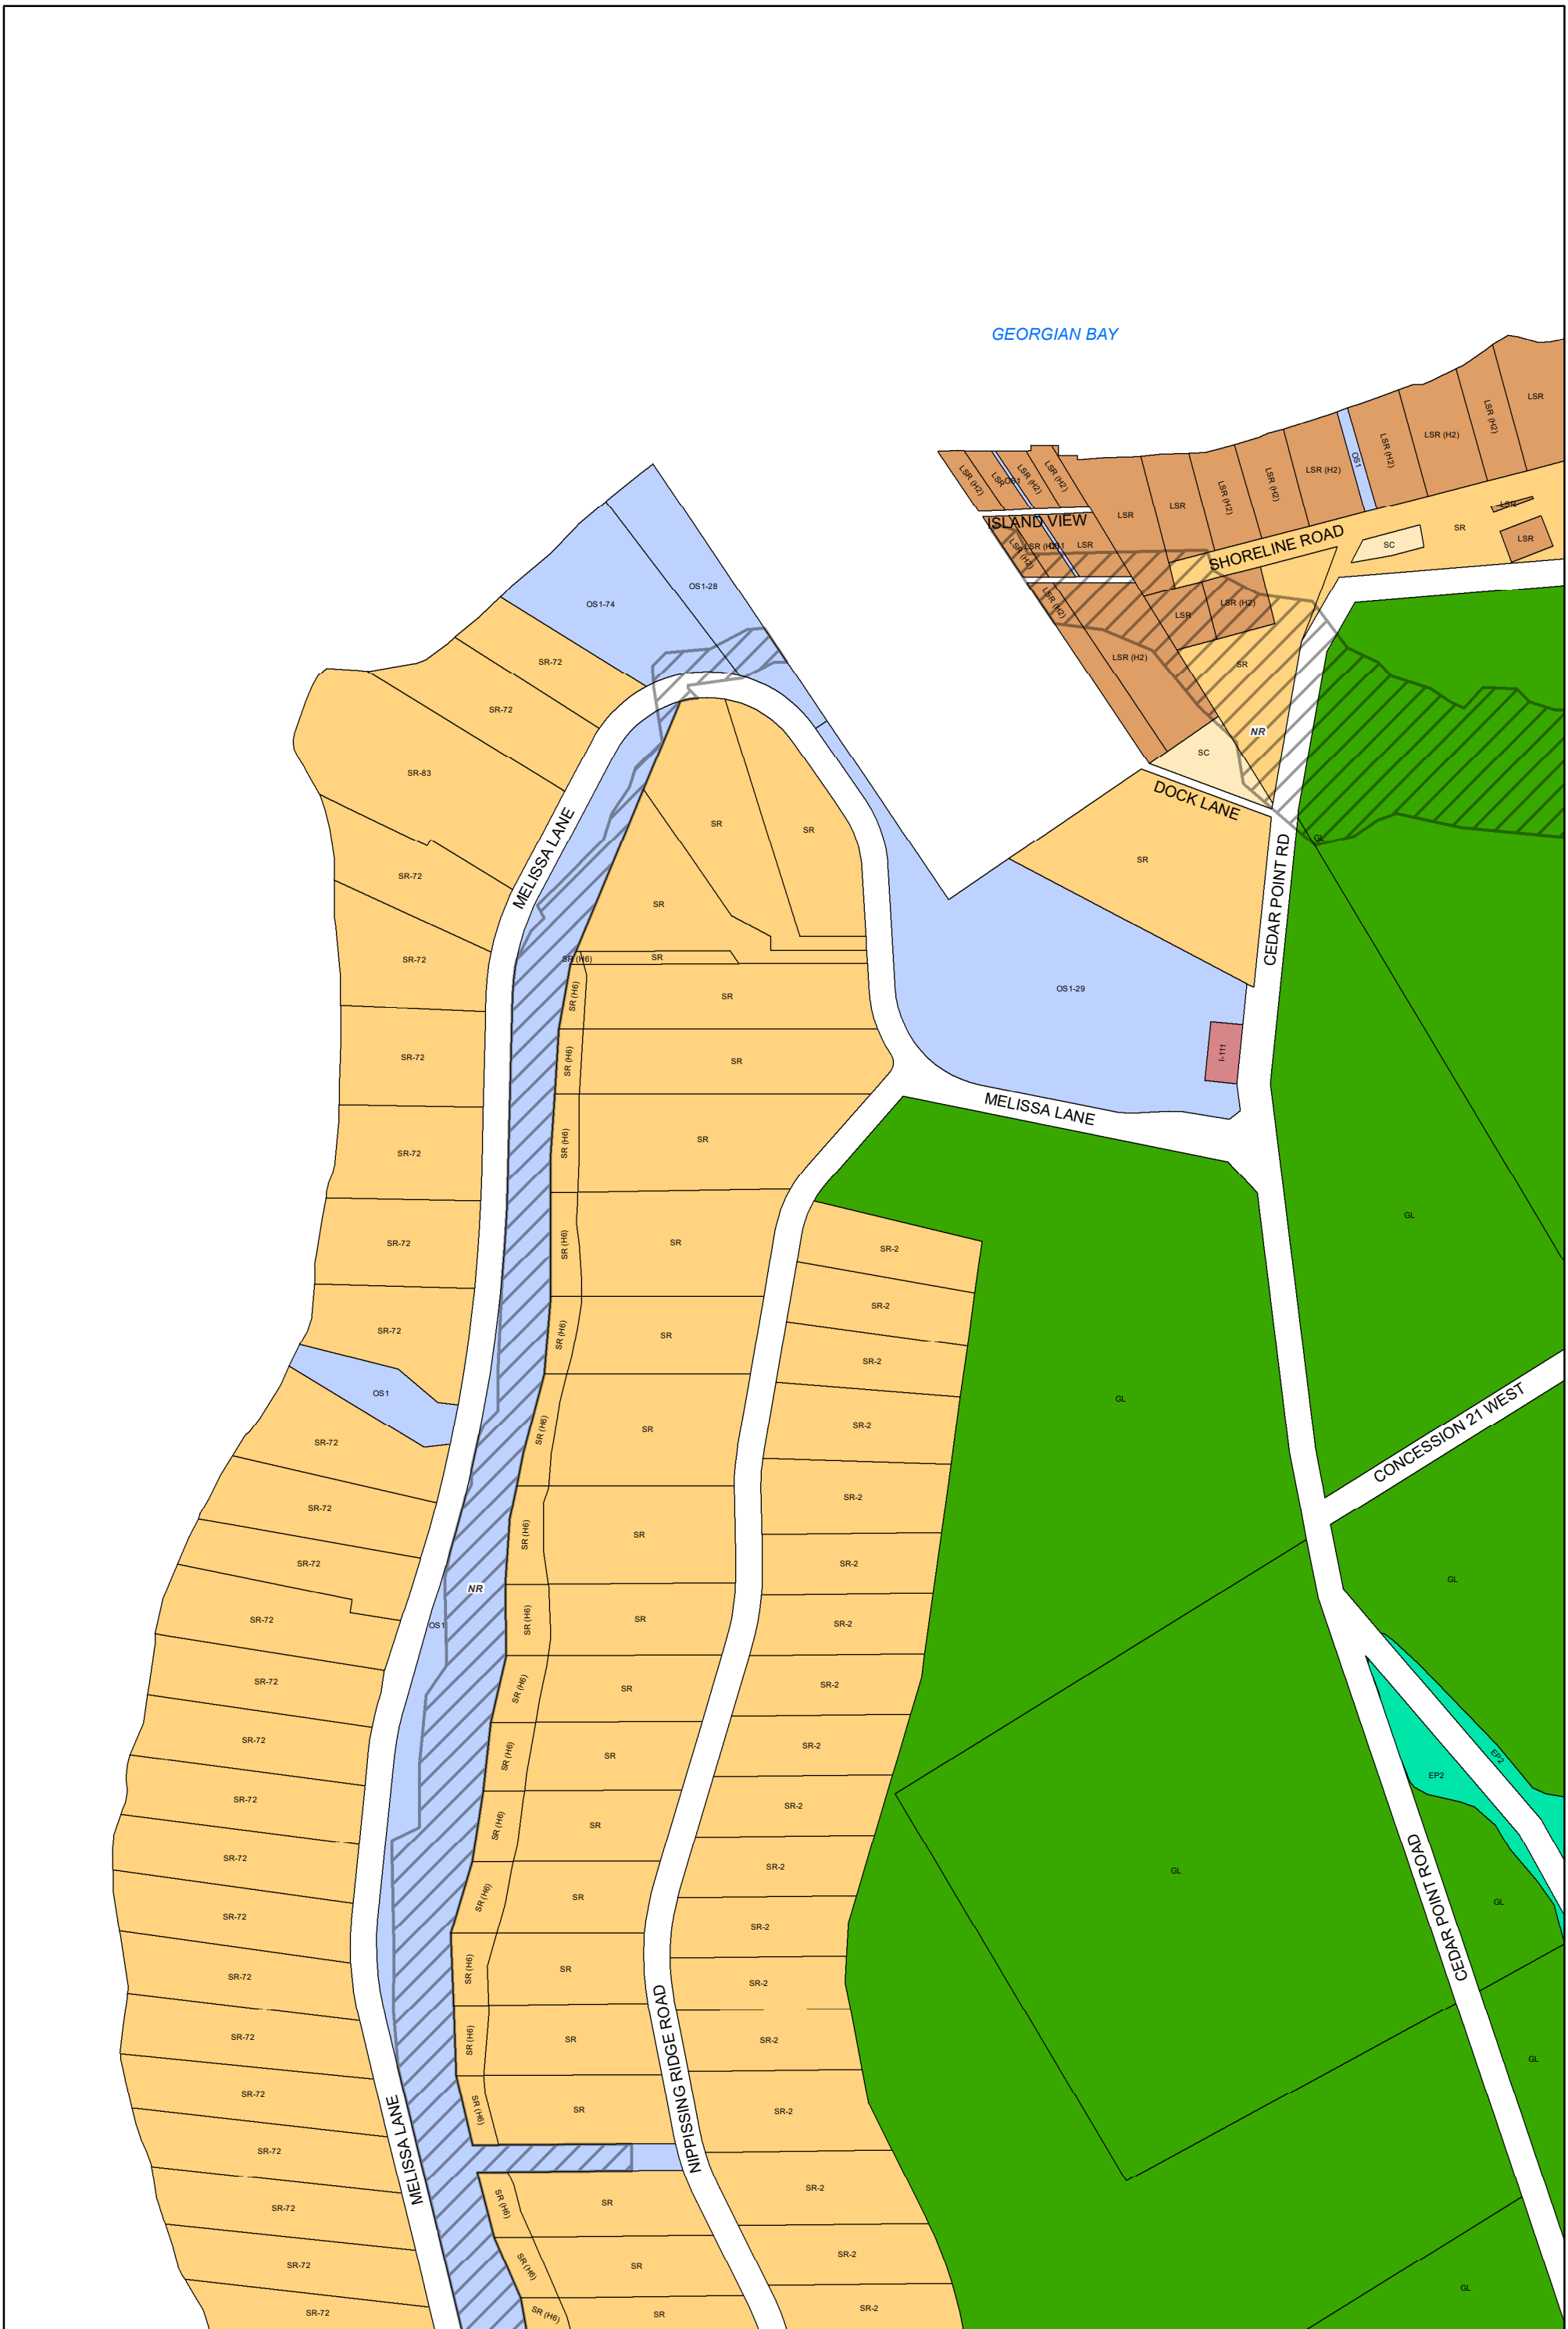

GEORGIAN BAY

ISLAND VIEW

SHORELINE ROAD

DOCK LANE

CEAR POINT RD

MELISSA LANE

CONCESSION 21 WEST

CEAR POINT ROAD

MELISSA LANE

NIPISSING RIDGE ROAD

MELISSA LANE

This map, either in whole or in part, may not be reproduced without the written authority from the County of Simcoe. Copyright © LINC 2025. Produced (in part) under licence from © Teranet Enterprises Inc. and its suppliers all rights reserved, and Members of the Ontario Geospatial Data Exchange. This map is not a plan survey. For information call (705)526-4204 or visit www.tiny.ca

ZONING BY-LAW 22-075
SCHEDULE A
MAP 26

Legend

A	EP1	HC	LSR	OS1	RU	NR Overlay Zone
A1	EP2	HE	MAR	RC	SC	HA Overlay Zone
CR	FD	HR	MC	RE	SR	ICA Overlay Zone
EA	GL	I	OS	RR	WD	WHPA Overlay Zone

1:4,500

Enacted by Council: October 12, 2022
Consolidated: January 10, 2025