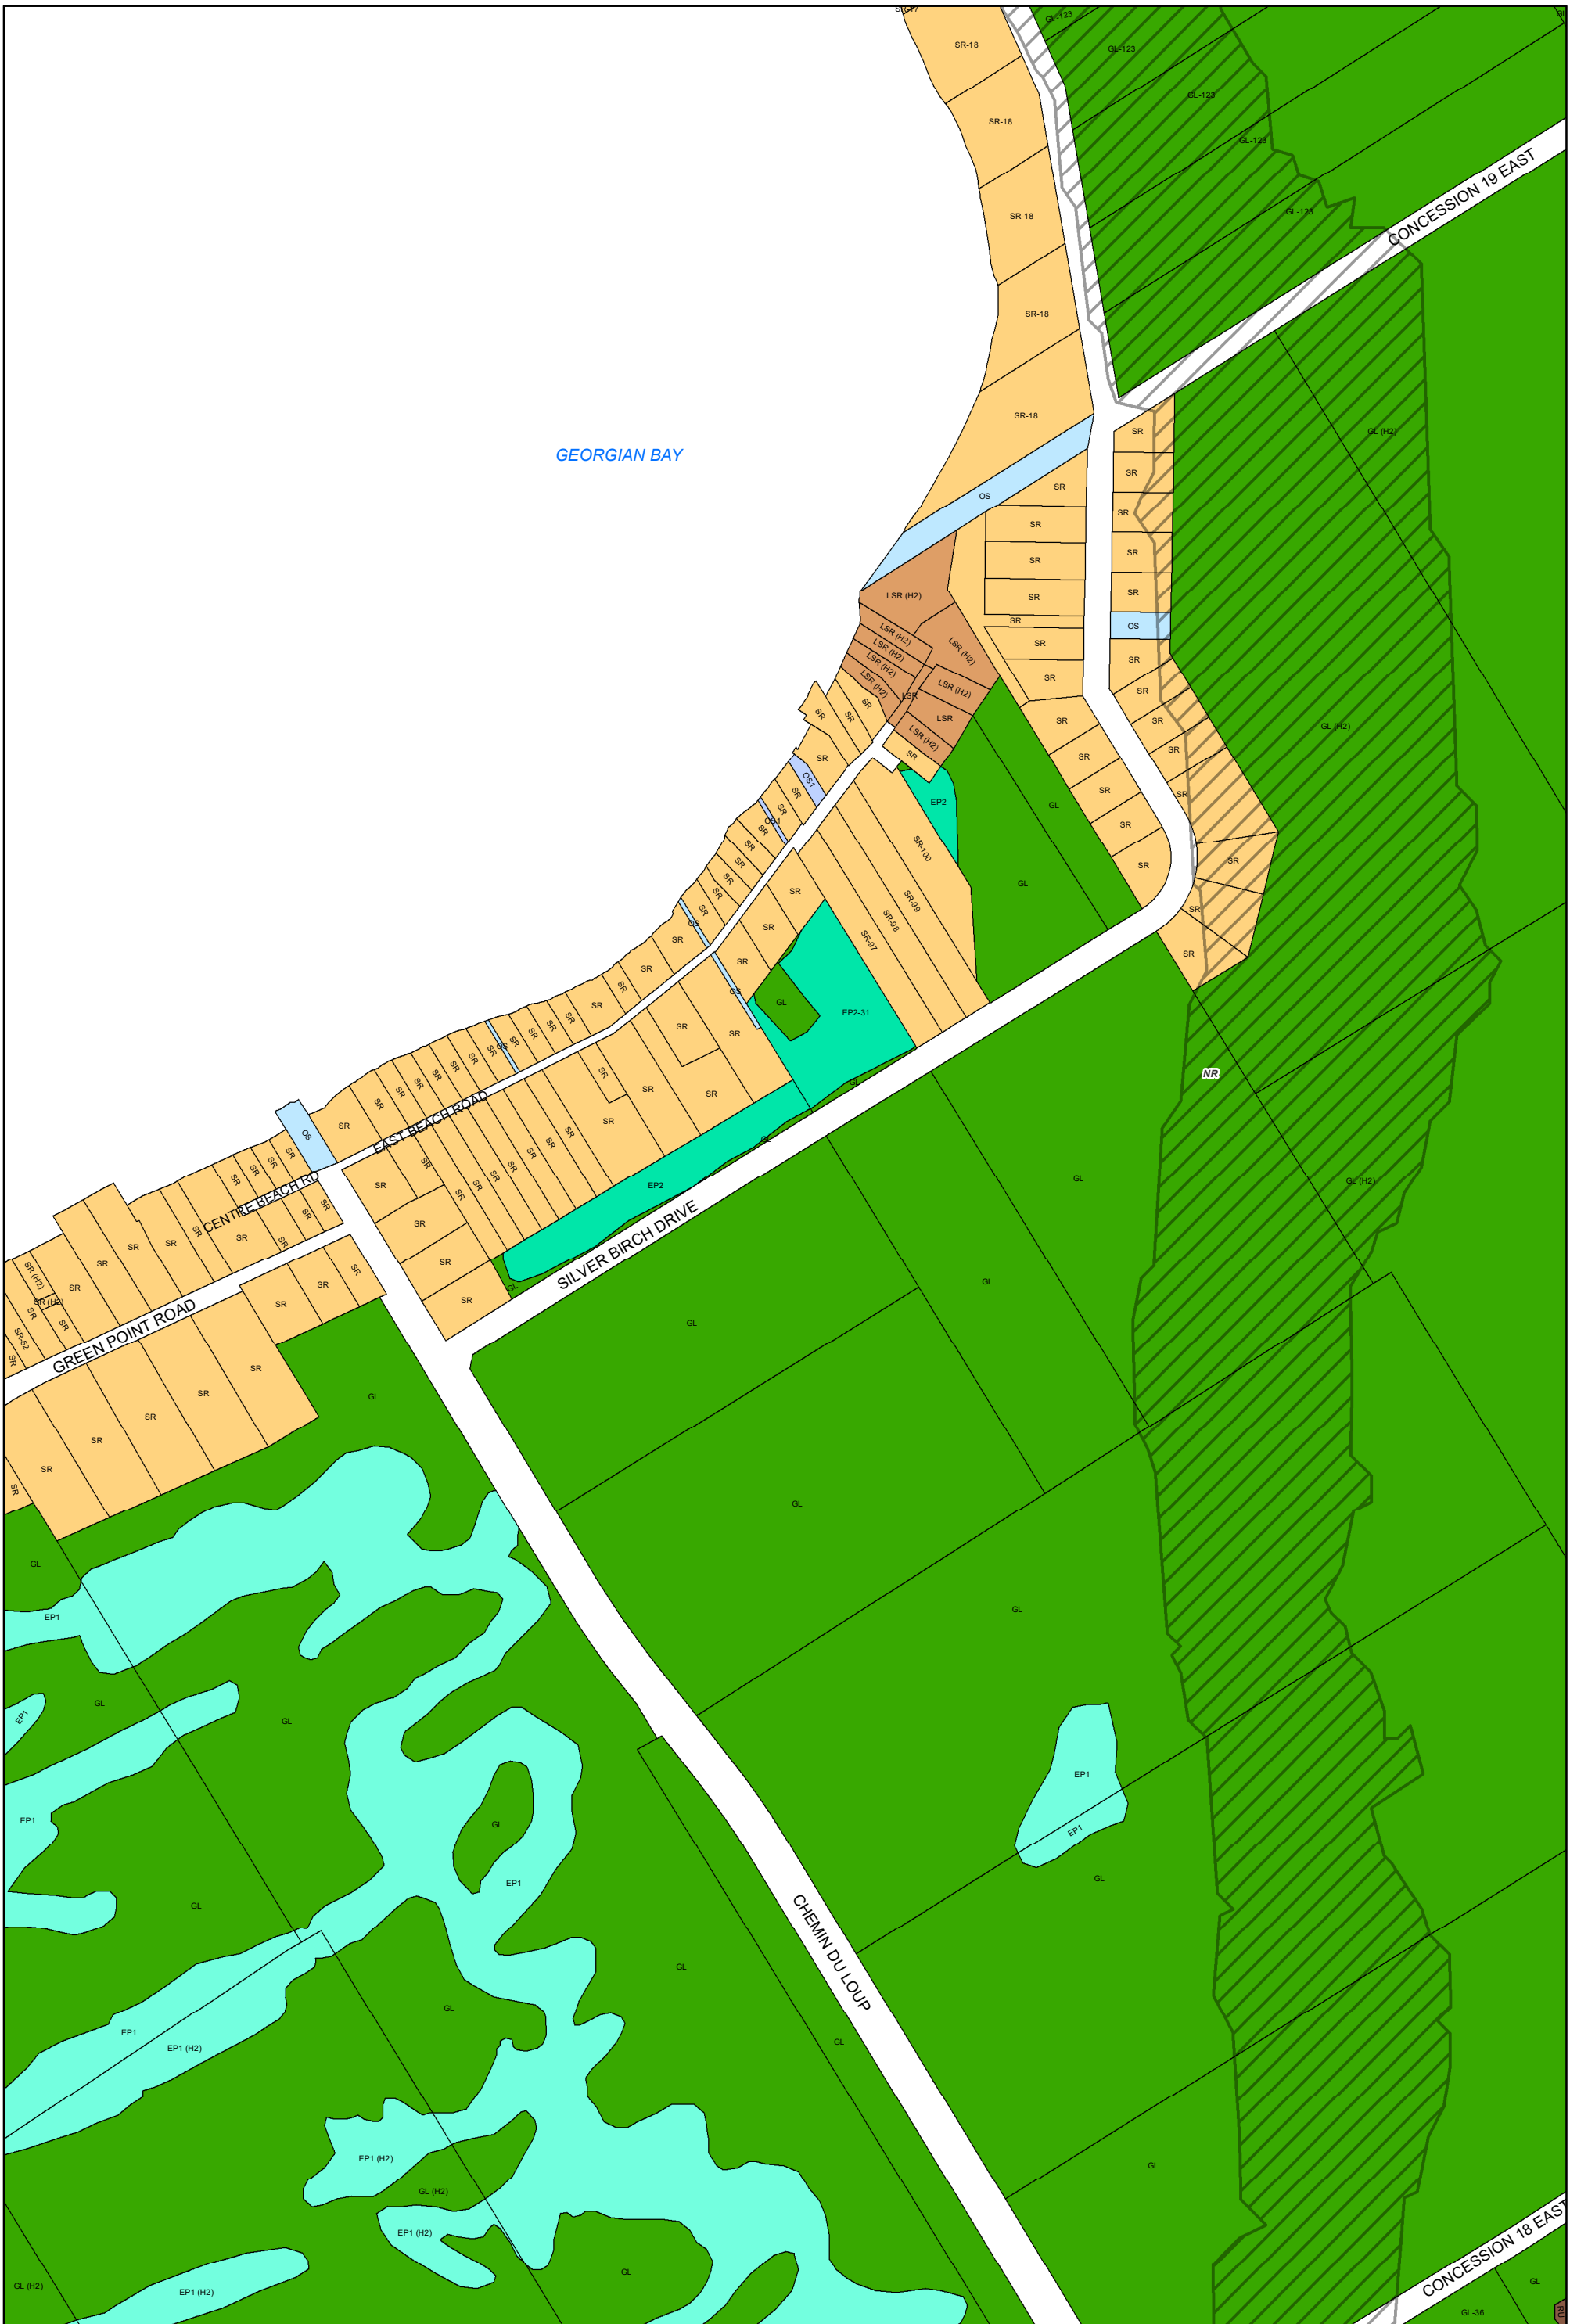

This map, either in whole or in part, may not be reproduced without the written authority from the County of Simcoe. Copyright © LINC 2025. Produced (in part) under licence from © Teranet Enterprises Inc. and its suppliers all rights reserved, and Members of the Ontario Geospatial Data Exchange. This map is not a plan survey. For information call (705)526-4204 or visit www.tiny.ca

ZONING BY-LAW 22-075
SCHEDULE A
MAP 32

Legend

A	EP1	HC	LSR	OS1	RU	NR Overlay Zone
A1	EP2	HE	MAR	RC	SC	HA Overlay Zone
CR	FD	HR	MC	RE	SR	ICA Overlay Zone
EA	GL	I	OS	RR	WD	WHPA Overlay Zone

1:4,500

Enacted by Council: October 12, 2022
Consolidated: January 10, 2025