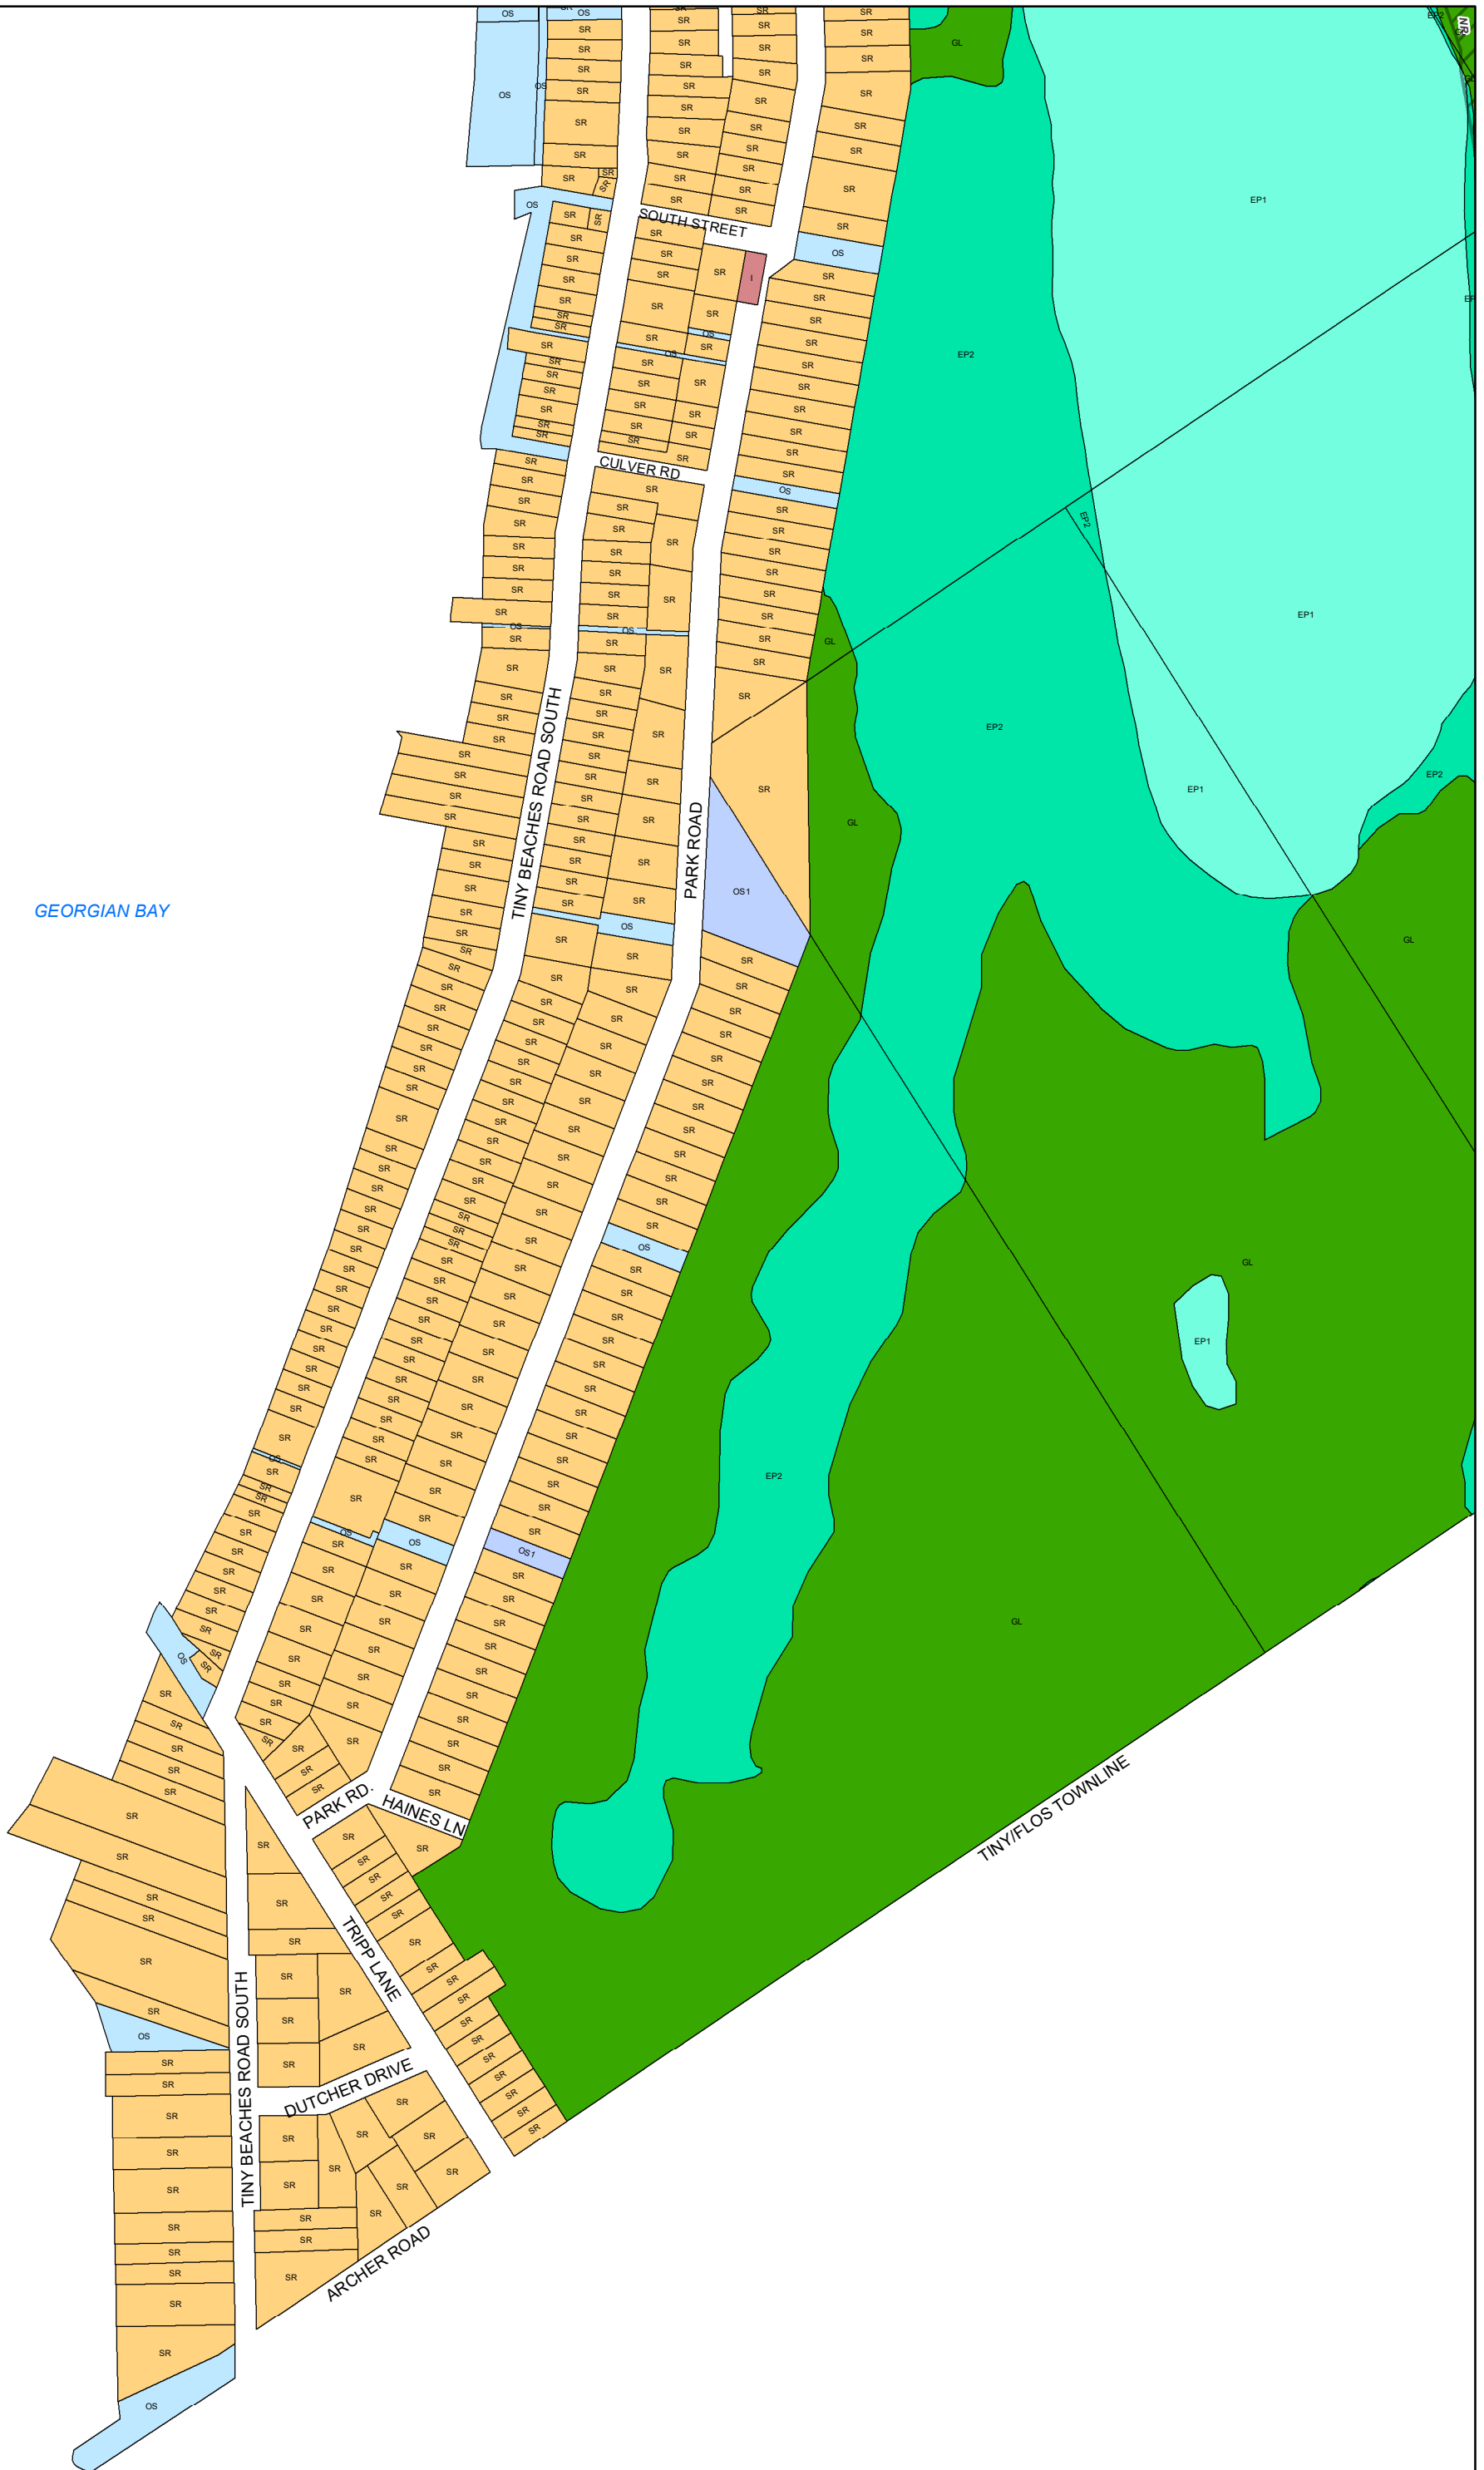

GEORGIAN BAY

This map, either in whole or in part, may not be reproduced without the written authority from the County of Simcoe. Copyright © LINC 2025. Produced (in part) under licence from © Teranet Enterprises Inc. and its suppliers all rights reserved, and Members of the Ontario Geospatial Data Exchange. This map is not a plan survey. For information call (705)526-4204 or visit www.tiny.ca

ZONING BY-LAW 22-075
SCHEDULE A
MAP 1

Legend

A	EP1	HC	LSR	OS1	RU	NR Overlay Zone
A1	EP2	HE	MAR	RC	SC	HA Overlay Zone
CR	FD	HR	MC	RE	SR	ICA Overlay Zone
EA	GL	I	OS	RR	WD	WHPA Overlay Zone

1:4,500

Enacted by Council: October 12, 2022
Consolidated: January 10, 2025