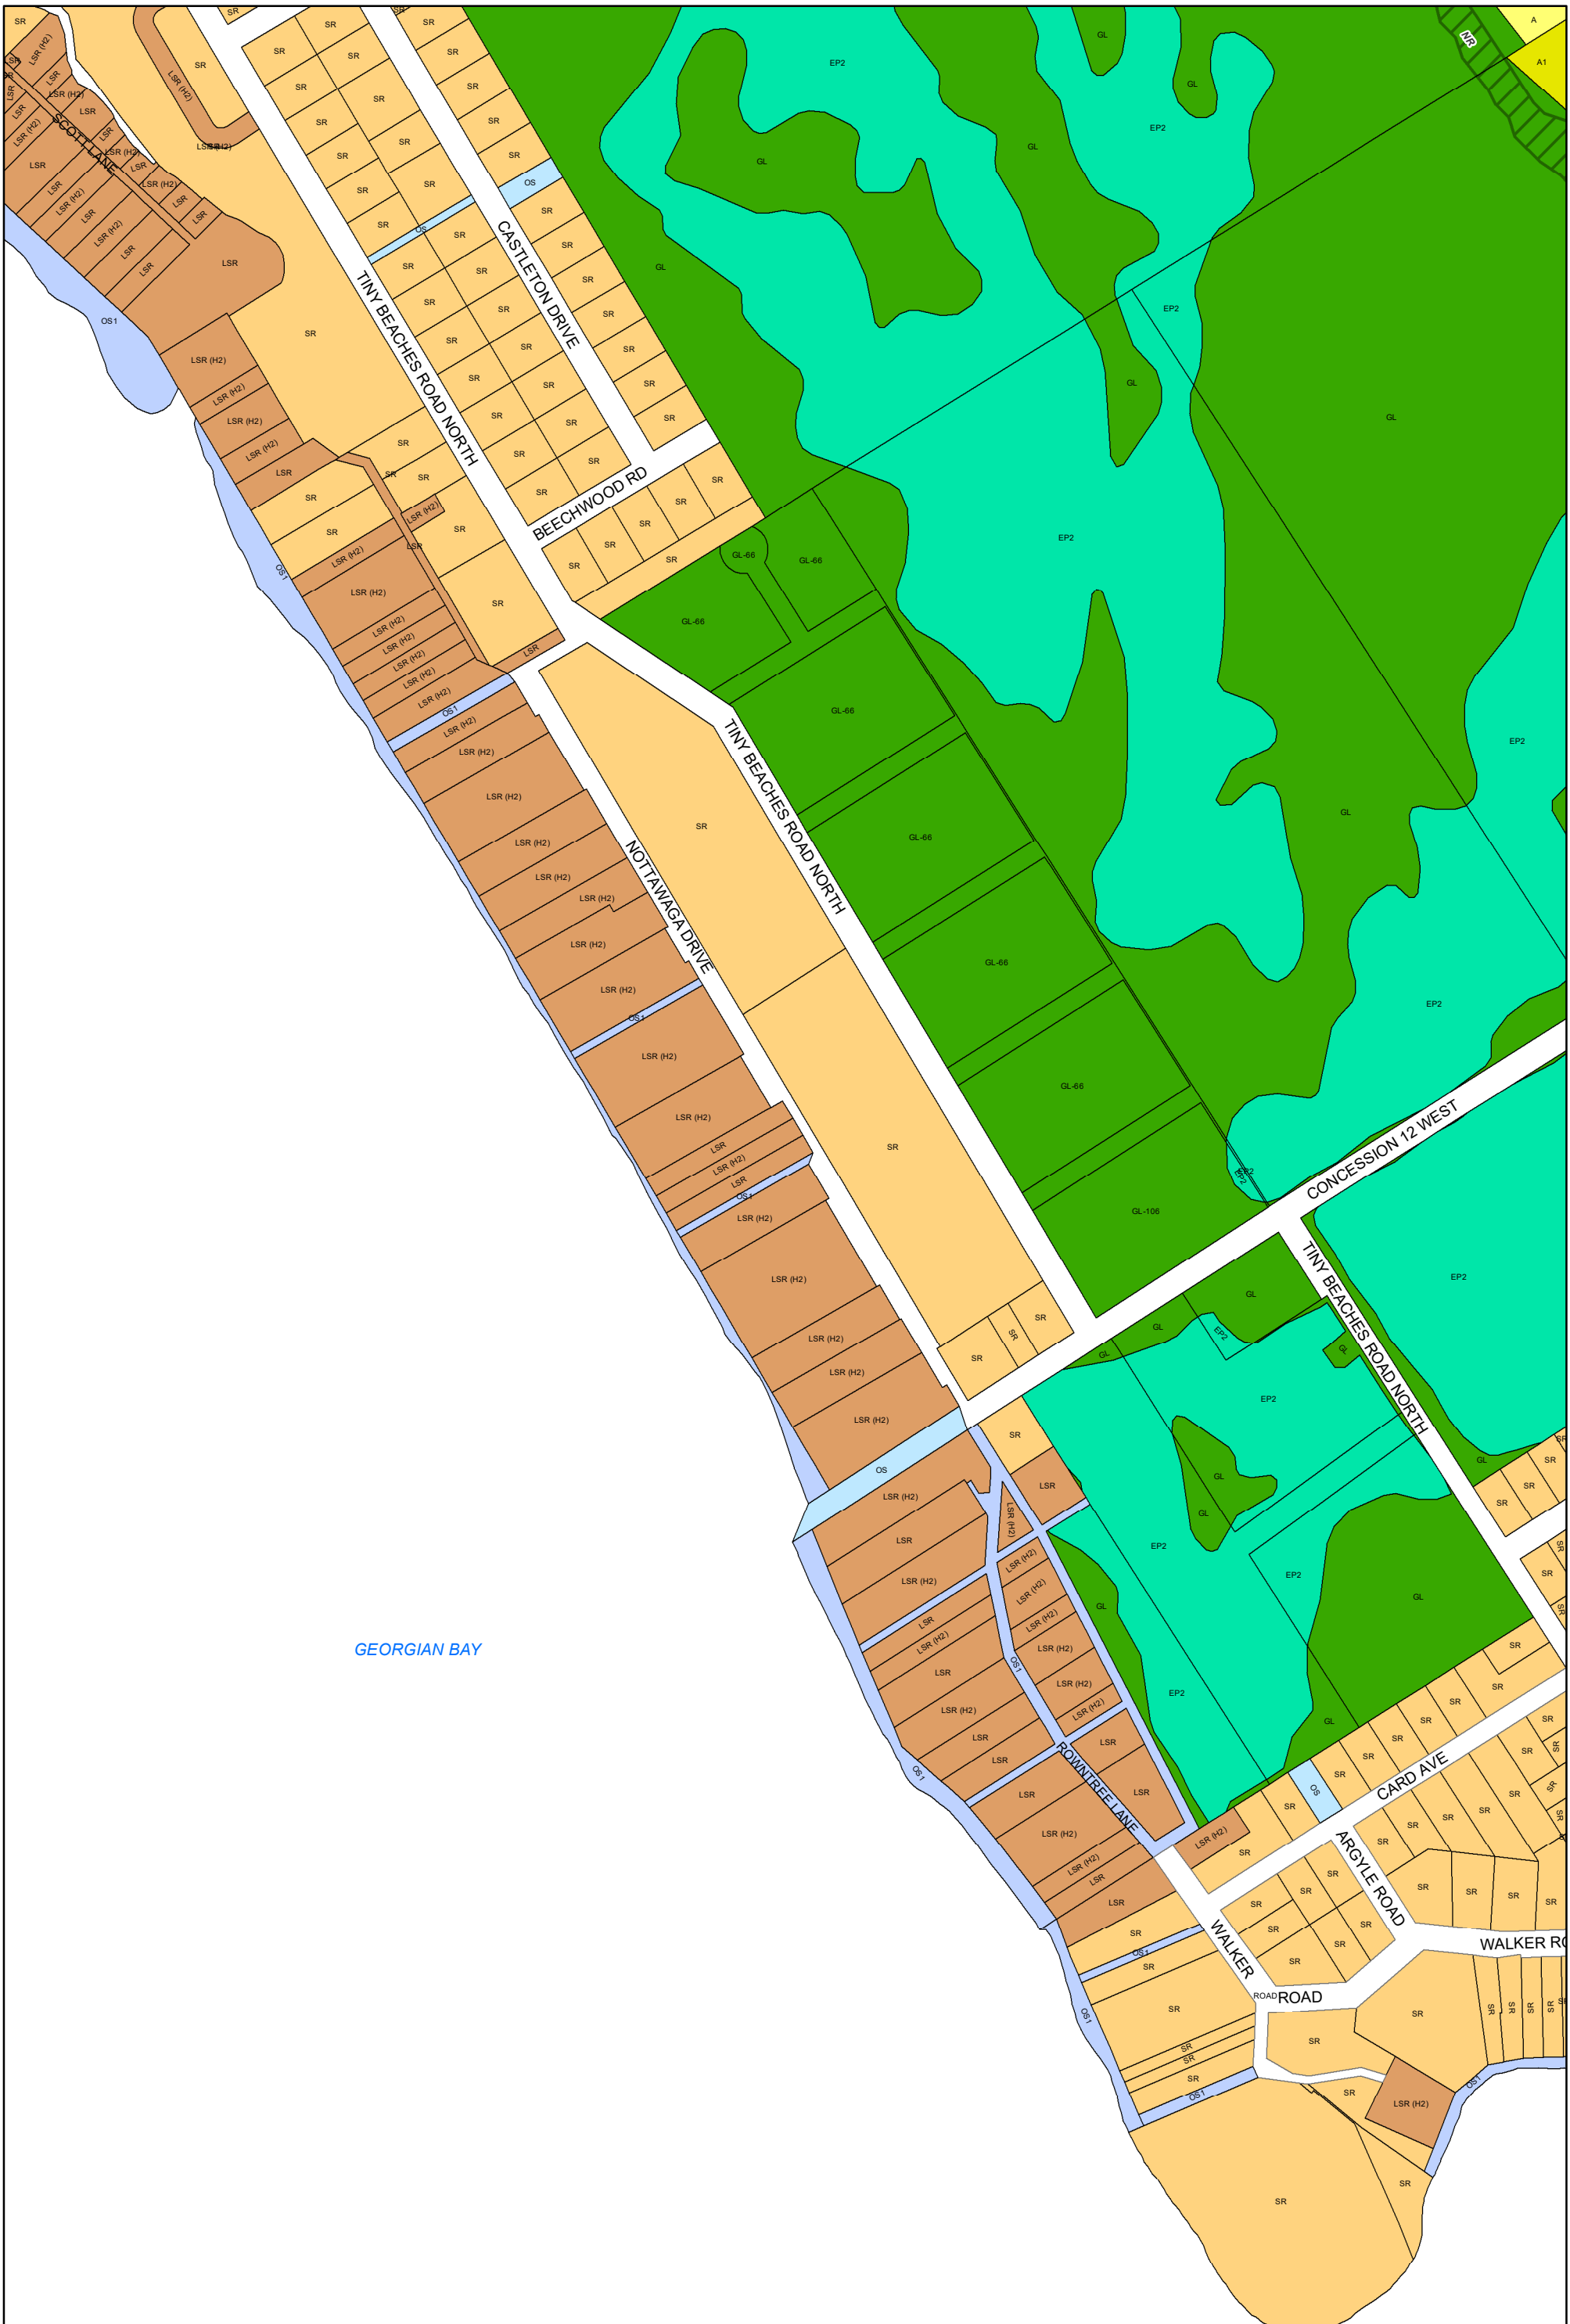

GEORGIAN BAY

This map, either in whole or in part, may not be reproduced without the written authority from the County of Simcoe. Copyright County of Simcoe Land Information Network Cooperative © LINC 2025. Produced (in part) under licence from © Teranet Enterprises Inc. and its suppliers all rights reserved, and Members of the Ontario Geospatial Data Exchange. This map is not a plan survey. For information call (705)526-4204 or visit www.tiny.ca

ZONING BY-LAW 22-075
SCHEDULE A
MAP 14

Legend

A	EP1	HC	LSR	OS1	RU	NR Overlay Zone
A1	EP2	HE	MAR	RC	SC	HA Overlay Zone
CR	FD	HR	MC	RE	SR	ICA Overlay Zone
EA	GL	I	OS	RR	WD	WHPA Overlay Zone

1:4,500

Enacted by Council: October 12, 2022
Consolidated: January 10, 2025