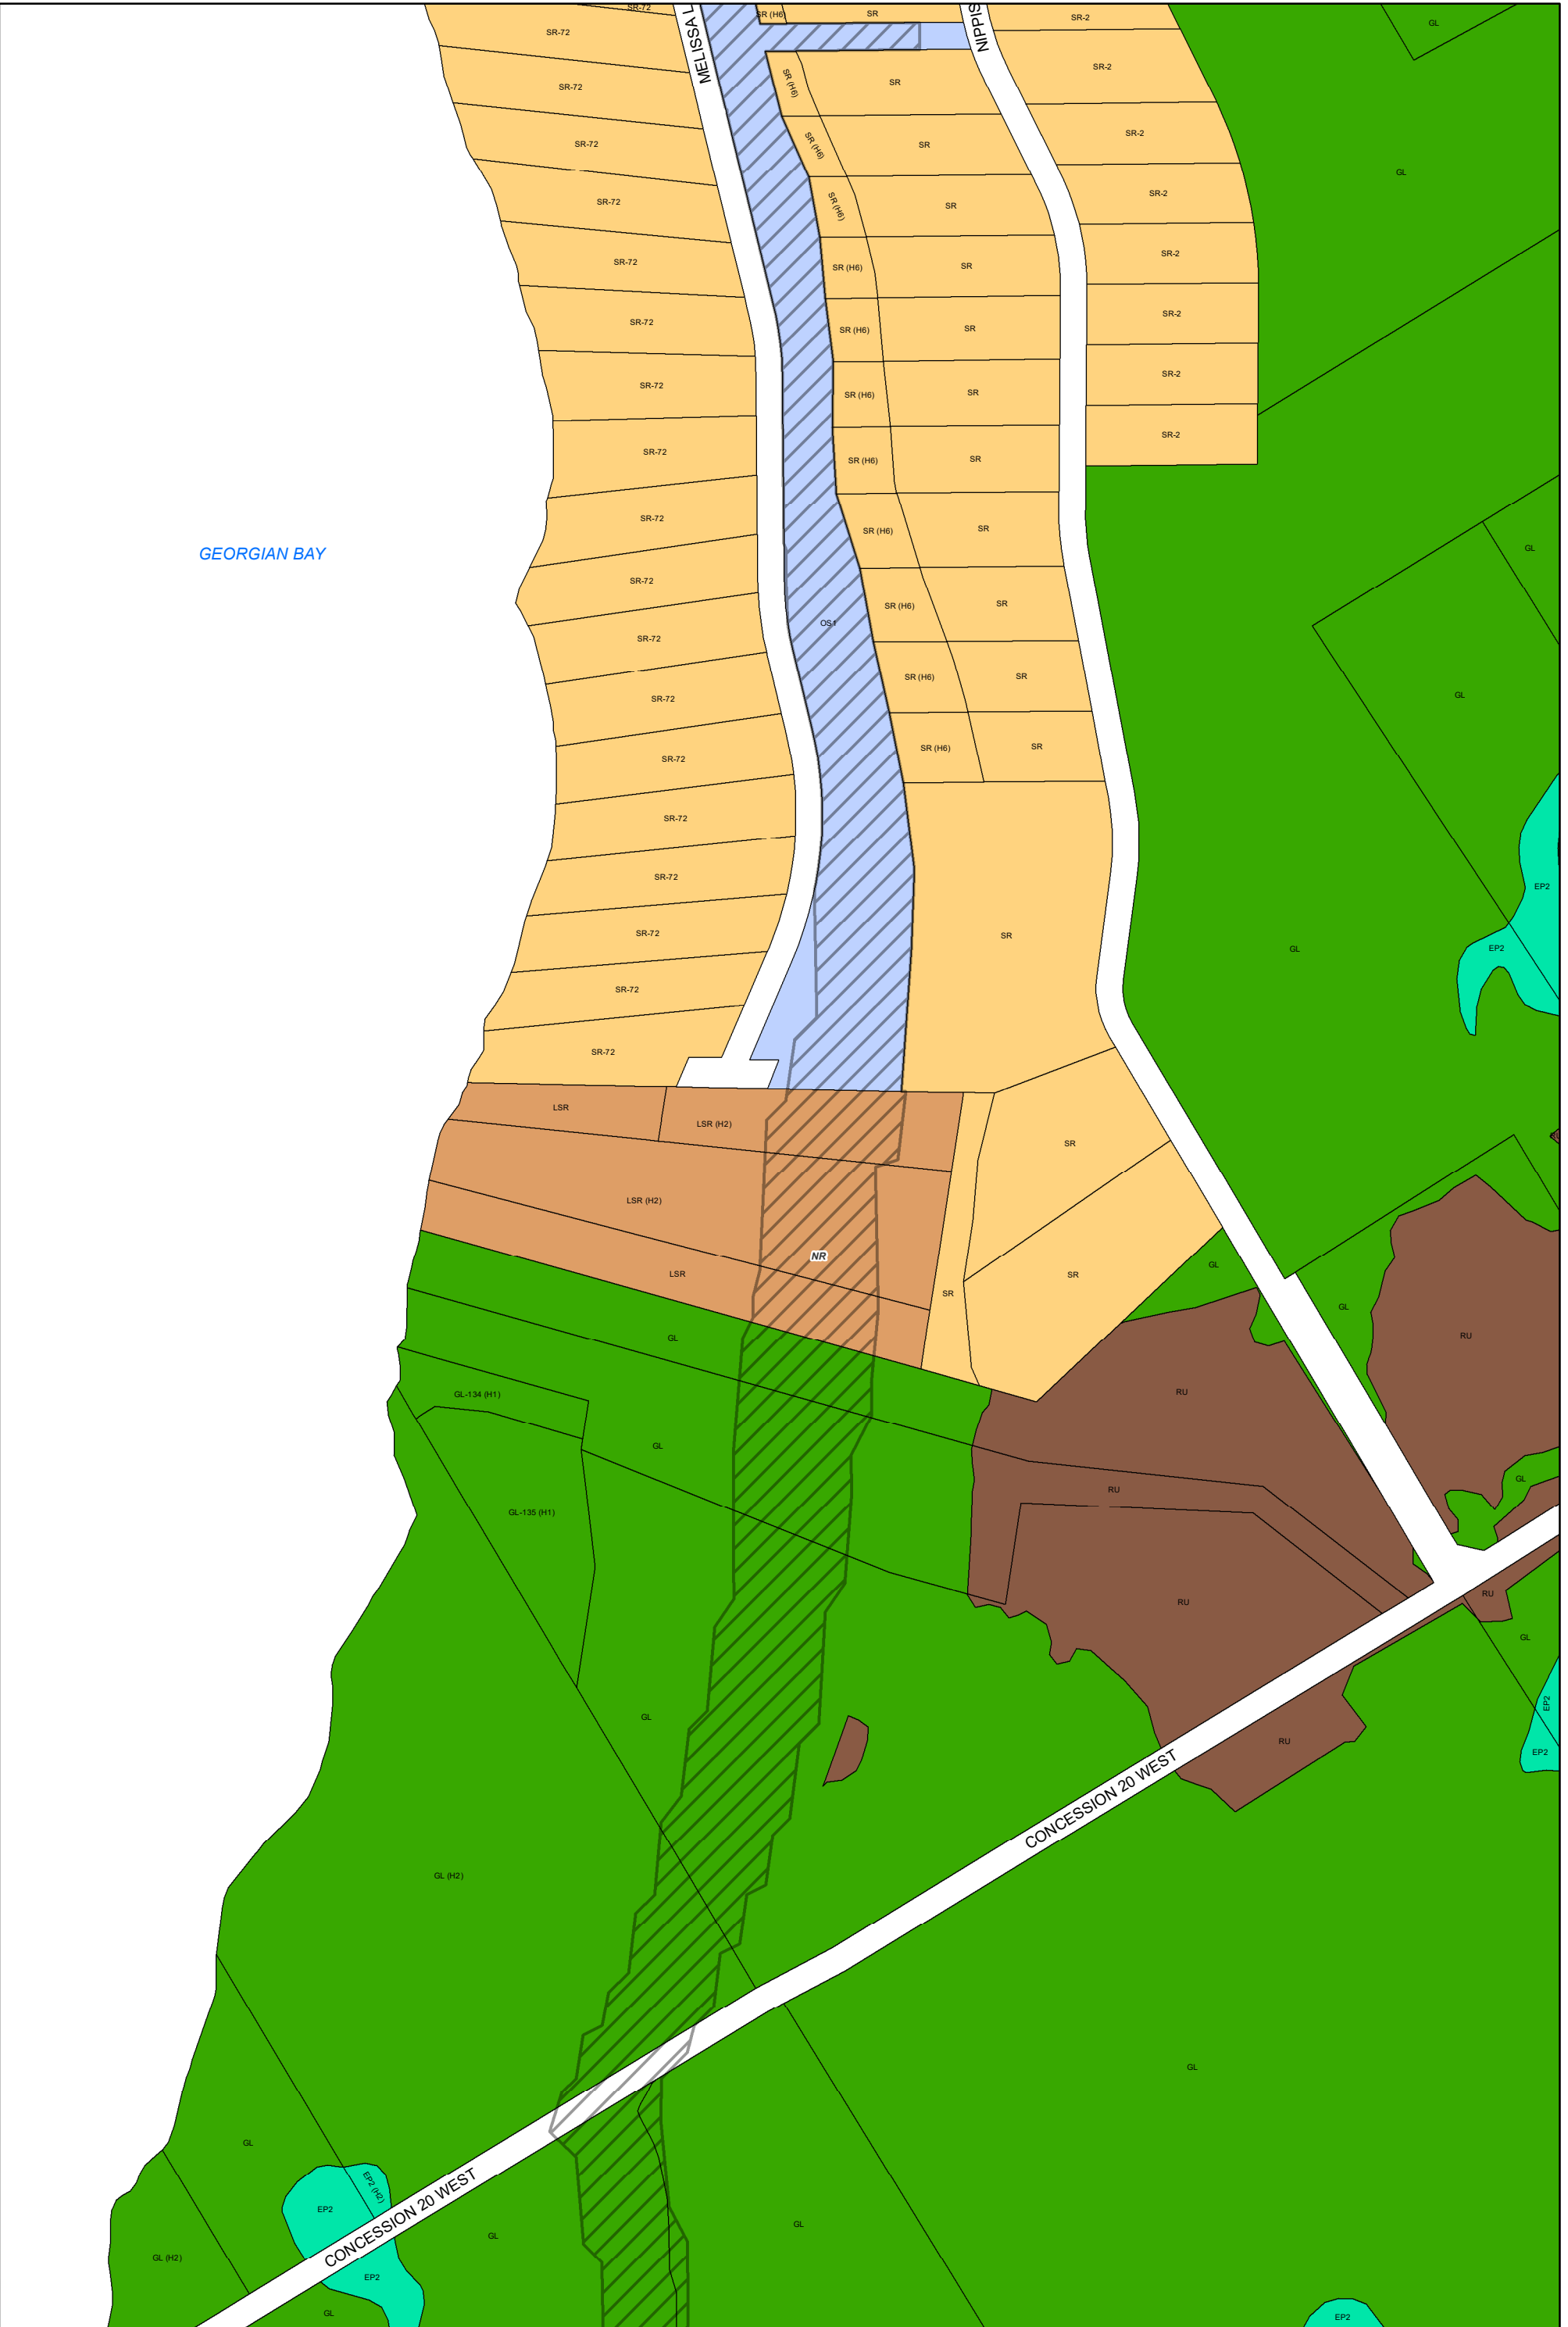

GEORGIAN BAY

This map, either in whole or in part, may not be reproduced without the written authority from the County of Simcoe. Copyright © LINC 2025. Produced (in part) under licence from © Teranet Enterprises Inc. and its suppliers all rights reserved, and Members of the Ontario Geospatial Data Exchange. This map is not a plan survey. For information call (705)526-4204 or visit www.tiny.ca

ZONING BY-LAW 22-075
SCHEDULE A
MAP 25

Legend

A	EP1	HC	LSR	OS1	RU	NR Overlay Zone
A1	EP2	HE	MAR	RC	SC	HA Overlay Zone
CR	FD	HR	MC	RE	SR	ICA Overlay Zone
EA	GL	I	OS	RR	WD	WHPA Overlay Zone

1:4,500

Enacted by Council: October 12, 2022
Consolidated: January 10, 2025