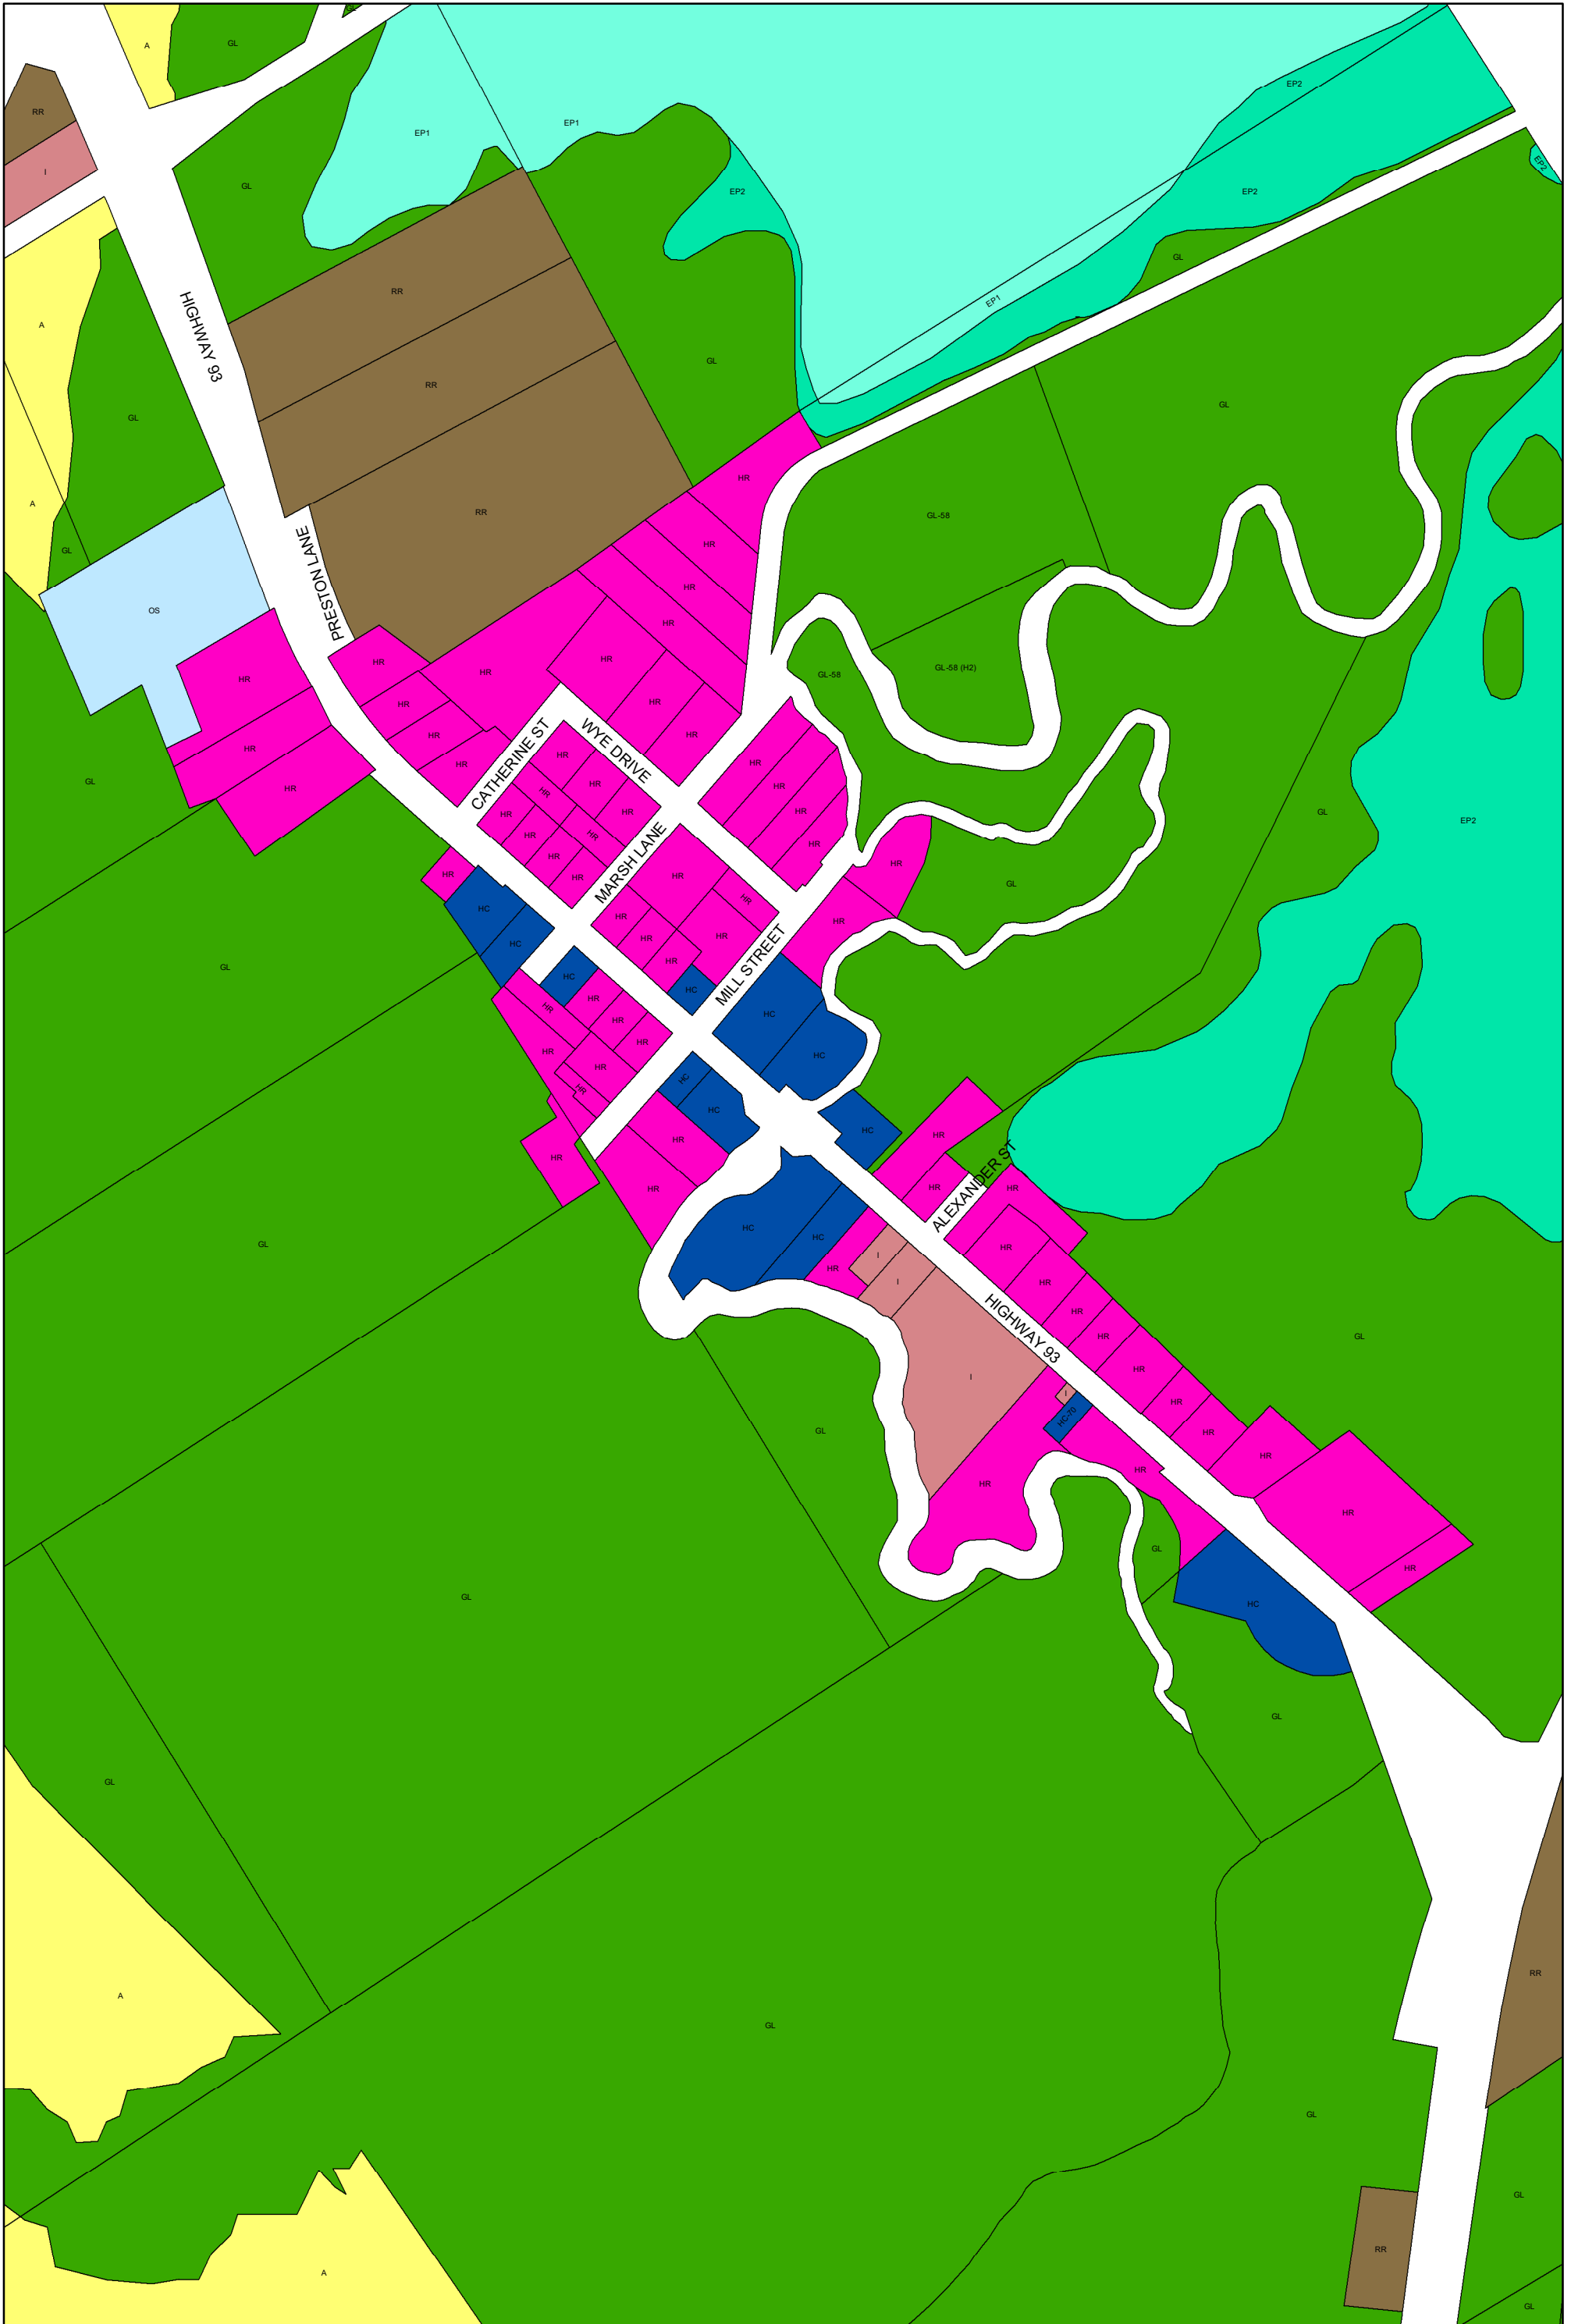

This map, either in whole or in part, may not be reproduced without the written authority from the County of Simcoe. Copyright County of Simcoe Land Information Network Cooperative © LINC 2025. Produced (in part) under licence from © Teranet Enterprises Inc. and its suppliers all rights reserved, and Members of the Ontario Geospatial Data Exchange. This map is not a plan survey. For information call (705)526-4204 or visit www.tiny.ca

ZONING BY-LAW 22-075
SCHEDULE A
MAP 52

A	EP1	HC	LSR	OS1	RU	NR Overlay Zone
A1	EP2	HE	MAR	RC	SC	HA Overlay Zone
CR	FD	HR	MC	RE	SR	ICA Overlay Zone
EA	GL	I	OS	RR	WD	WHPA Overlay Zone

1:4,500

Enacted by Council: October 12, 2022
Consolidated: January 10, 2025