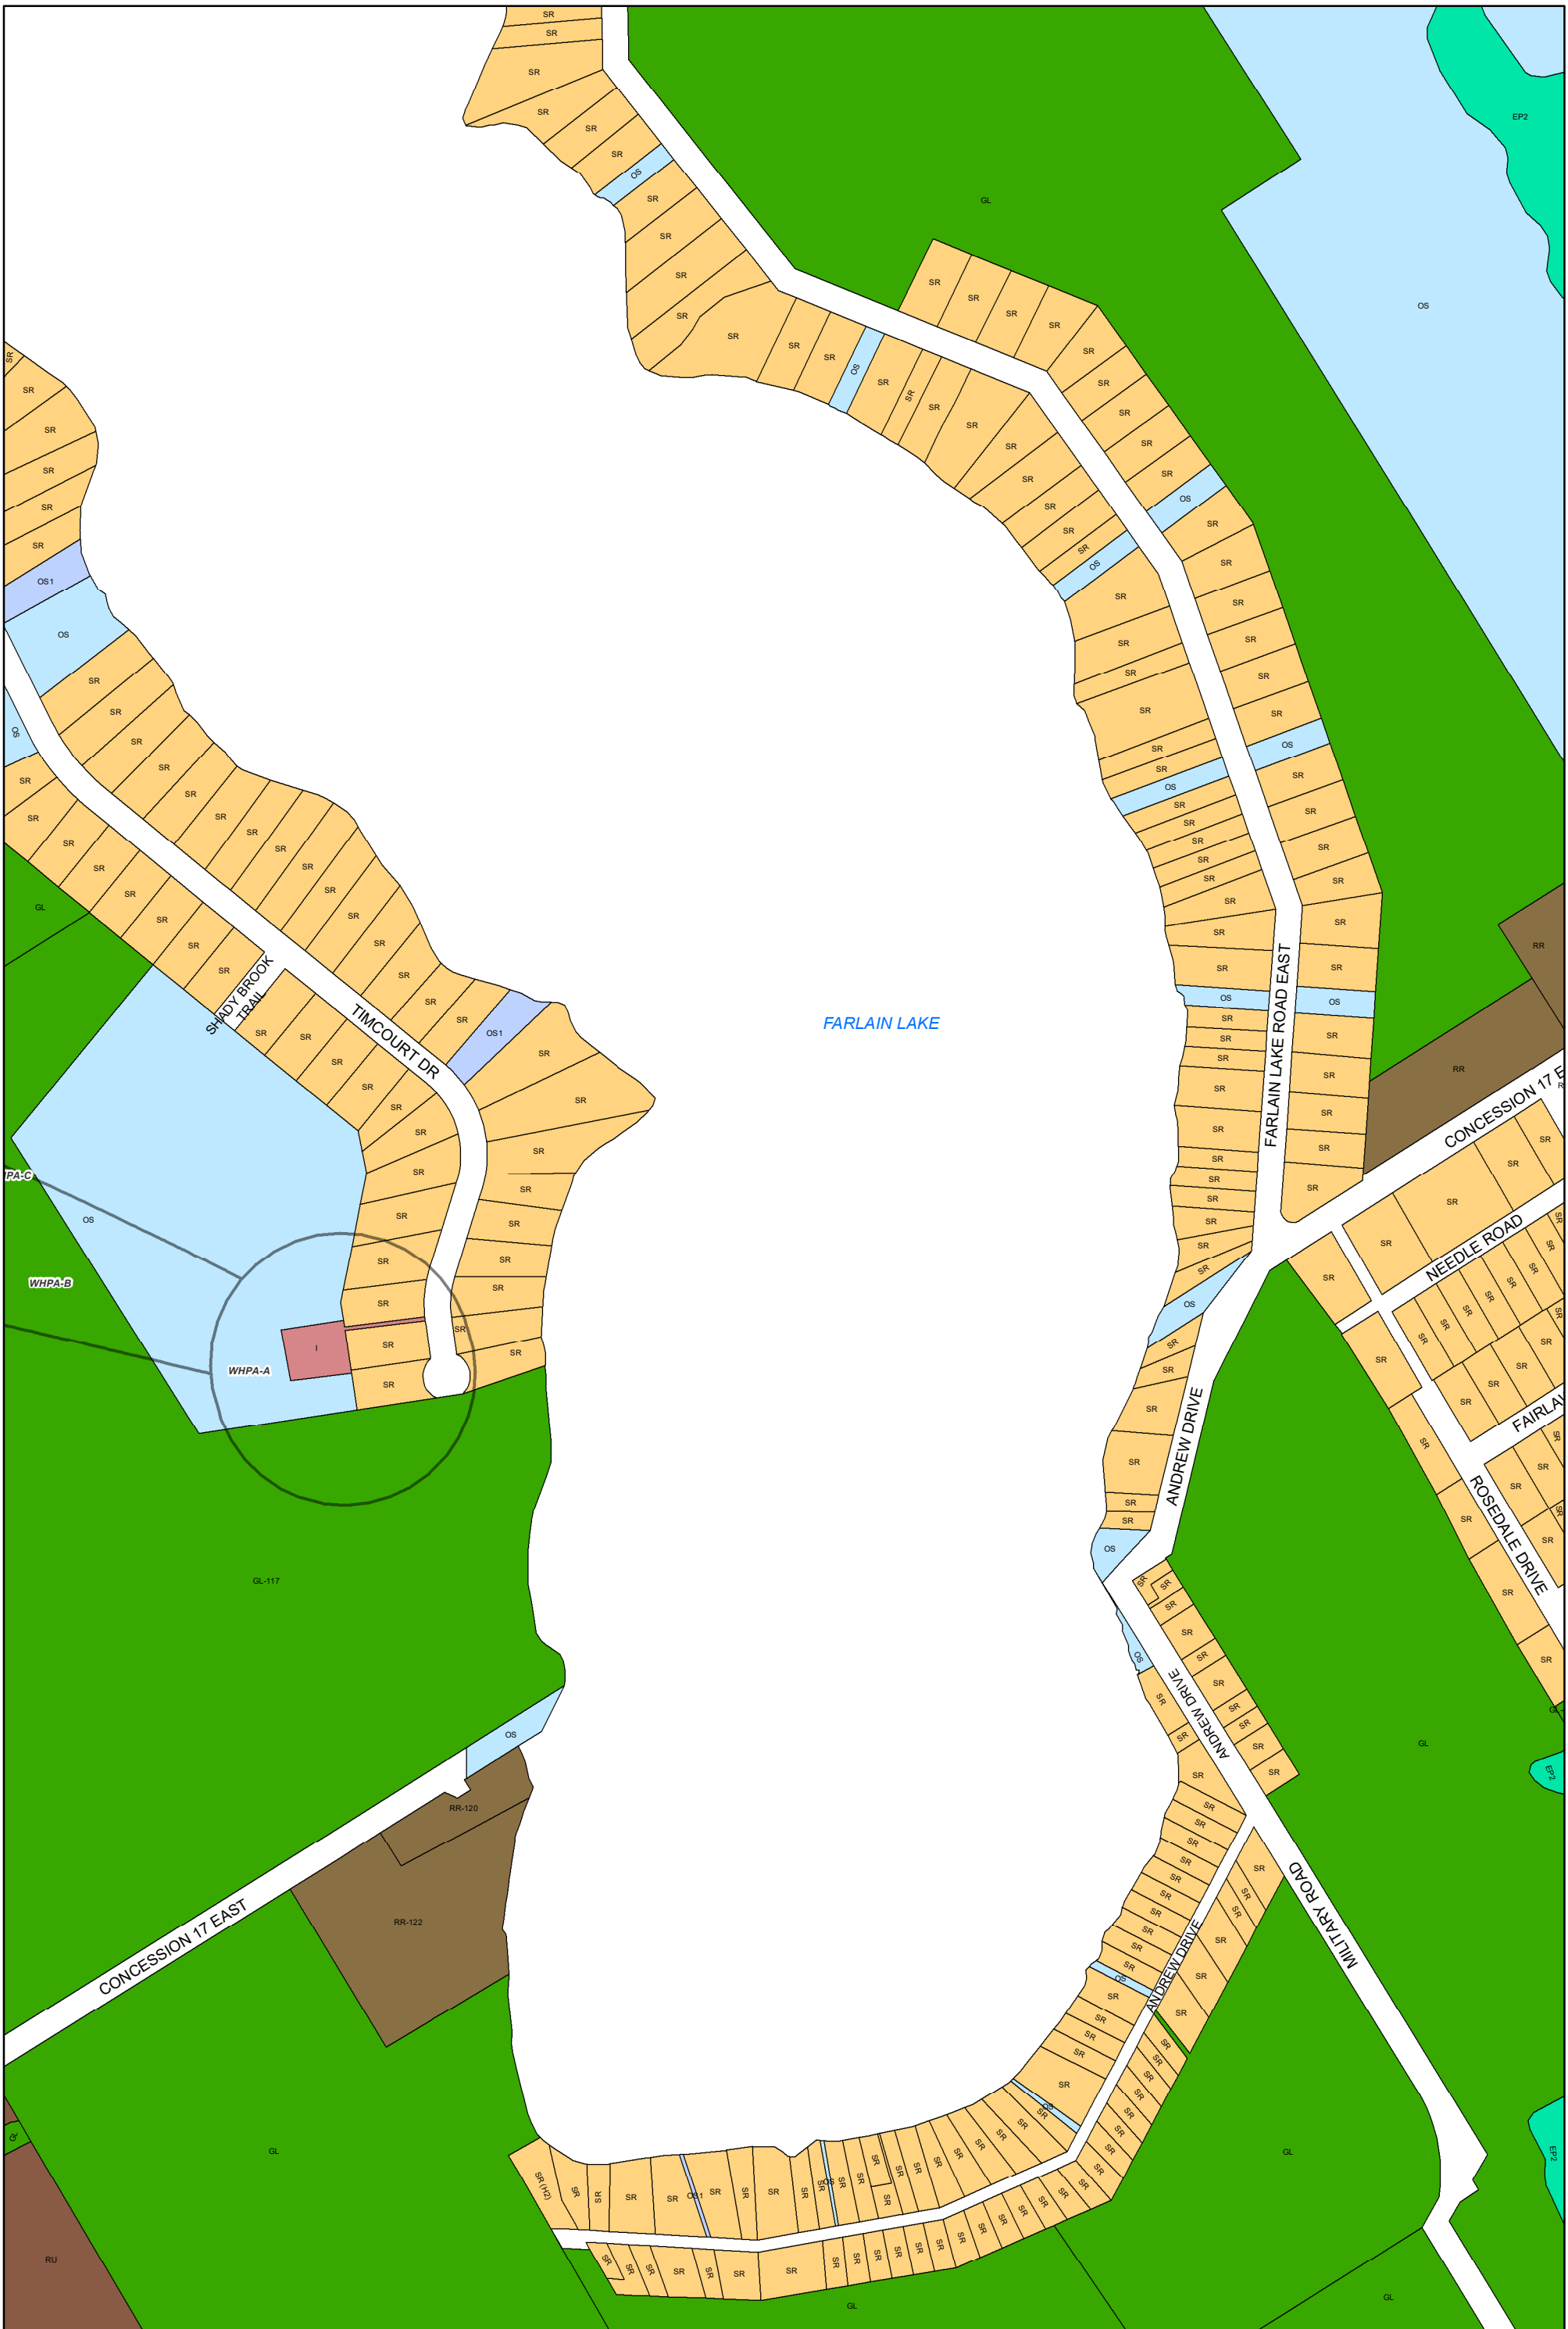

This map, either in whole or in part, may not be reproduced without the written authority from the County of Simcoe. Copyright © LINC 2025. Produced (in part) under licence from © Teranet Enterprises Inc. and its suppliers all rights reserved, and Members of the Ontario Geospatial Data Exchange. This map is not a plan survey. For information call (705)526-4204 or visit www.tiny.ca

ZONING BY-LAW 22-075
SCHEDULE A
MAP 47

Legend

A	EP1	HC	LSR	OS1	RU	NR Overlay Zone
A1	EP2	HE	MAR	OS	RC	HA Overlay Zone
CR	FD	HR	MC	RE	SC	ICA Overlay Zone
EA	GL	I	OS	RR	SR	WHPA Overlay Zone
					WD	

1:4,500

Enacted by Council: October 12, 2022
Consolidated: January 10, 2025