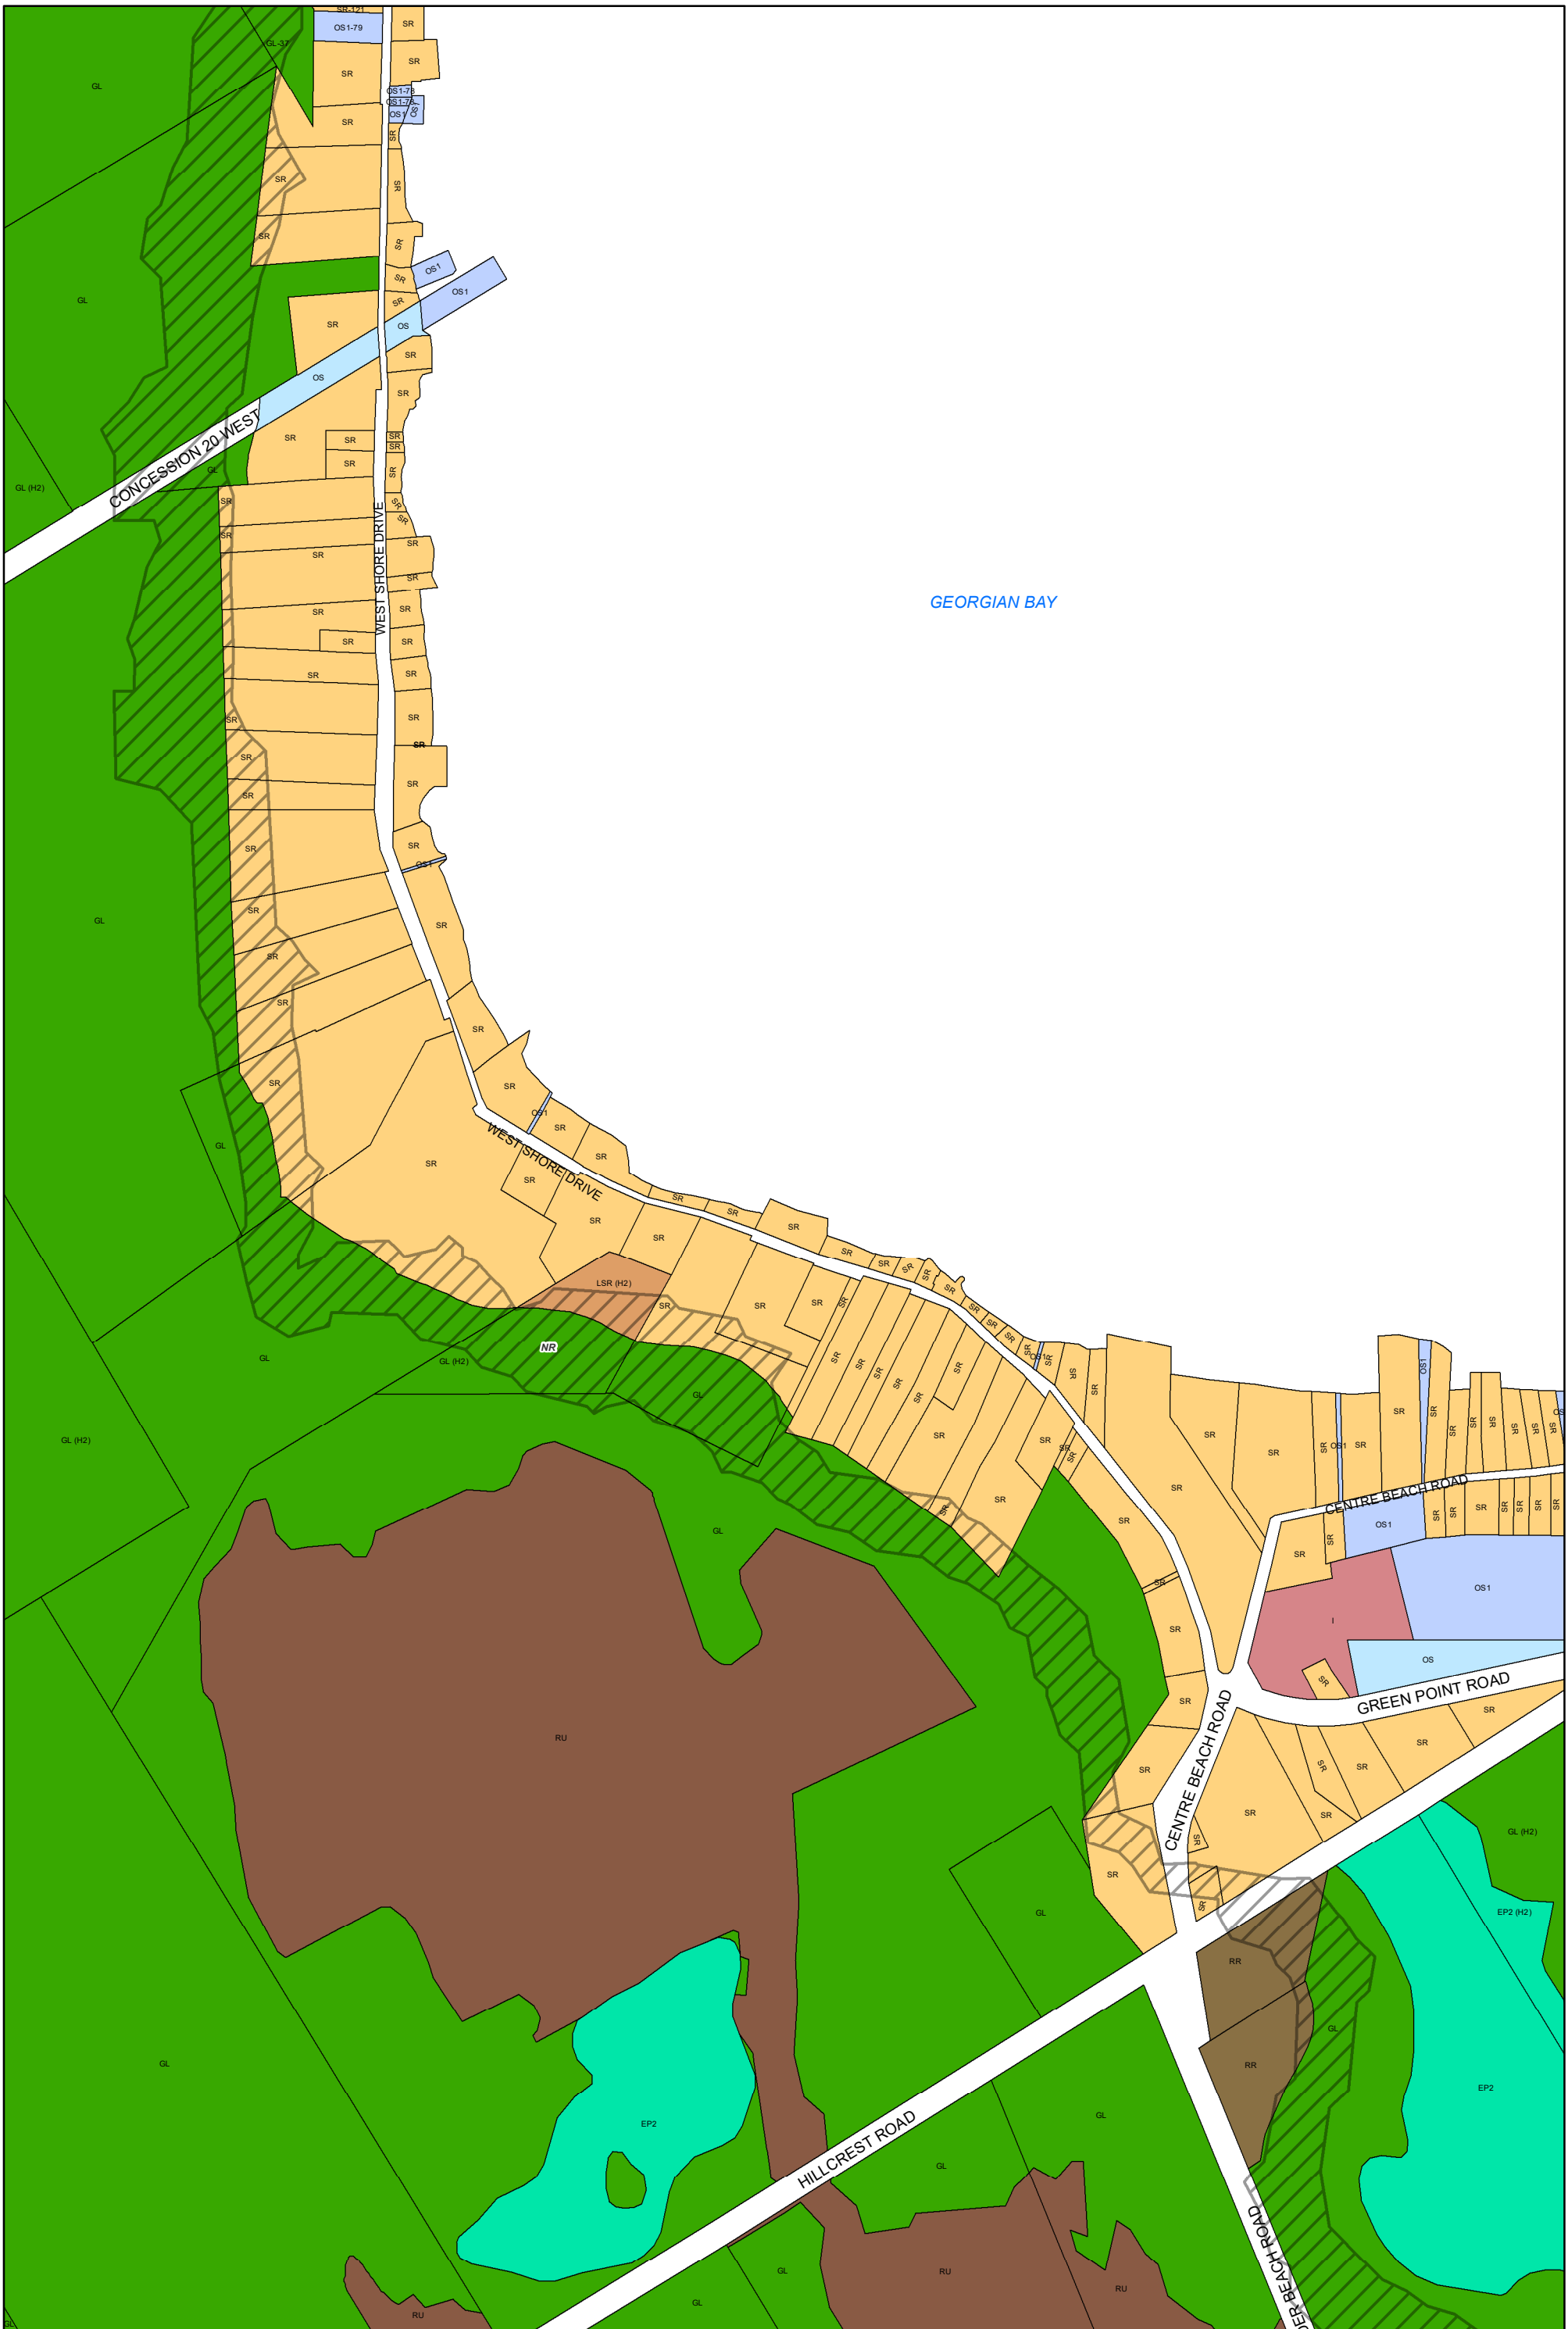

This map, either in whole or in part, may not be reproduced without the written authority from the County of Simcoe.
Copyright County of Simcoe Land Information Network Cooperative © LINC 2025. Produced (in part) under licence from © Teranet Enterprises Inc. and its suppliers all rights reserved, and Members of the Ontario Geospatial Data Exchange.
This map is not a plan survey.
For information call (705)526-4204 or visit www.tiny.ca

ZONING BY-LAW 22-075
SCHEDULE A
MAP 30

Legend

A	EP1	HC	LSR	OS1	RU	NR Overlay Zone
A1	EP2	HE	MAR	RC	SC	HA Overlay Zone
CR	FD	HR	MC	RE	SR	ICA Overlay Zone
EA	GL	I	OS	RR	WD	WHPA Overlay Zone

1:4,500

Enacted by Council: October 12, 2022
Consolidated: January 10, 2025