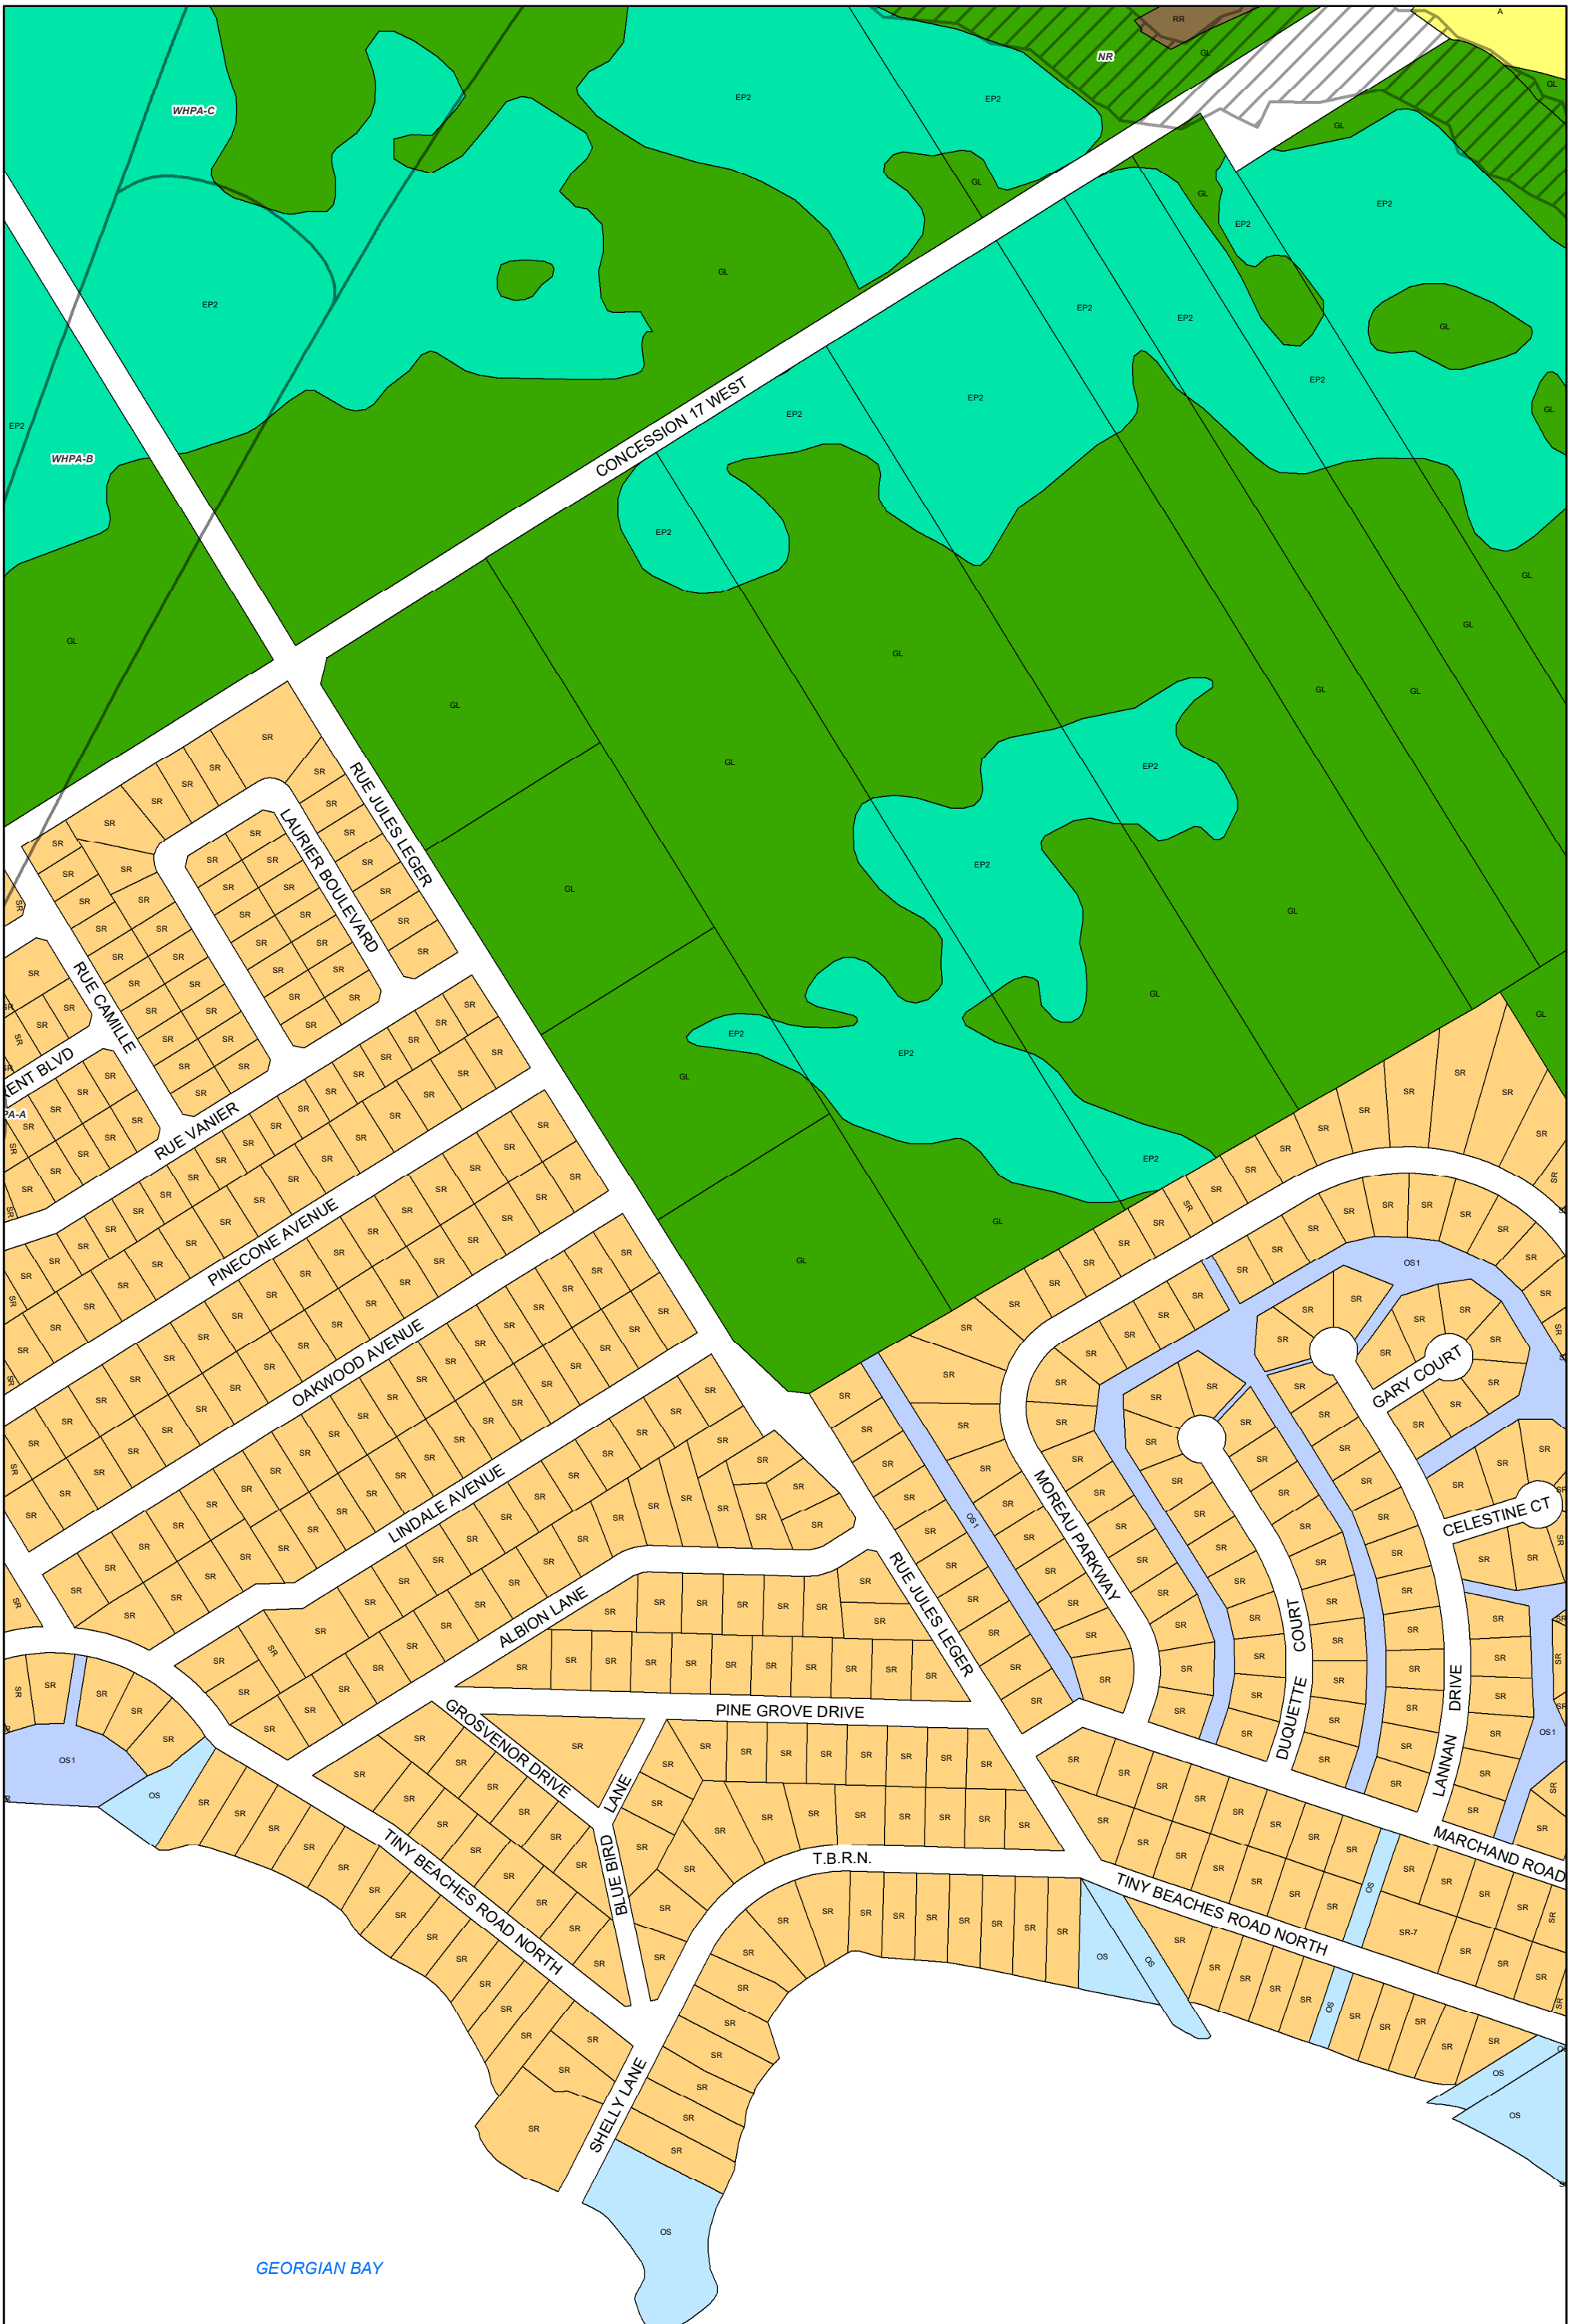

This map, either in whole or in part, may not be reproduced without the written authority from the County of Simcoe. Copyright © LINC 2025. Produced (in part) under licence from © Teranet Enterprises Inc. and its suppliers all rights reserved, and Members of the Ontario Geospatial Data Exchange. This map is not a plan survey. For information call (705)526-4204 or visit www.tiny.ca

ZONING BY-LAW 22-075
SCHEDULE A
MAP 20

Legend

A	EP1	HC	LSR	OS1	RU	NR Overlay Zone
A1	EP2	HE	MAR	RC	SC	HA Overlay Zone
CR	FD	HR	MC	RE	SR	ICA Overlay Zone
EA	GL	I	OS	RR	WD	WHPA Overlay Zone

1:4,500

Enacted by Council: October 12, 2022
Consolidated: January 10, 2025