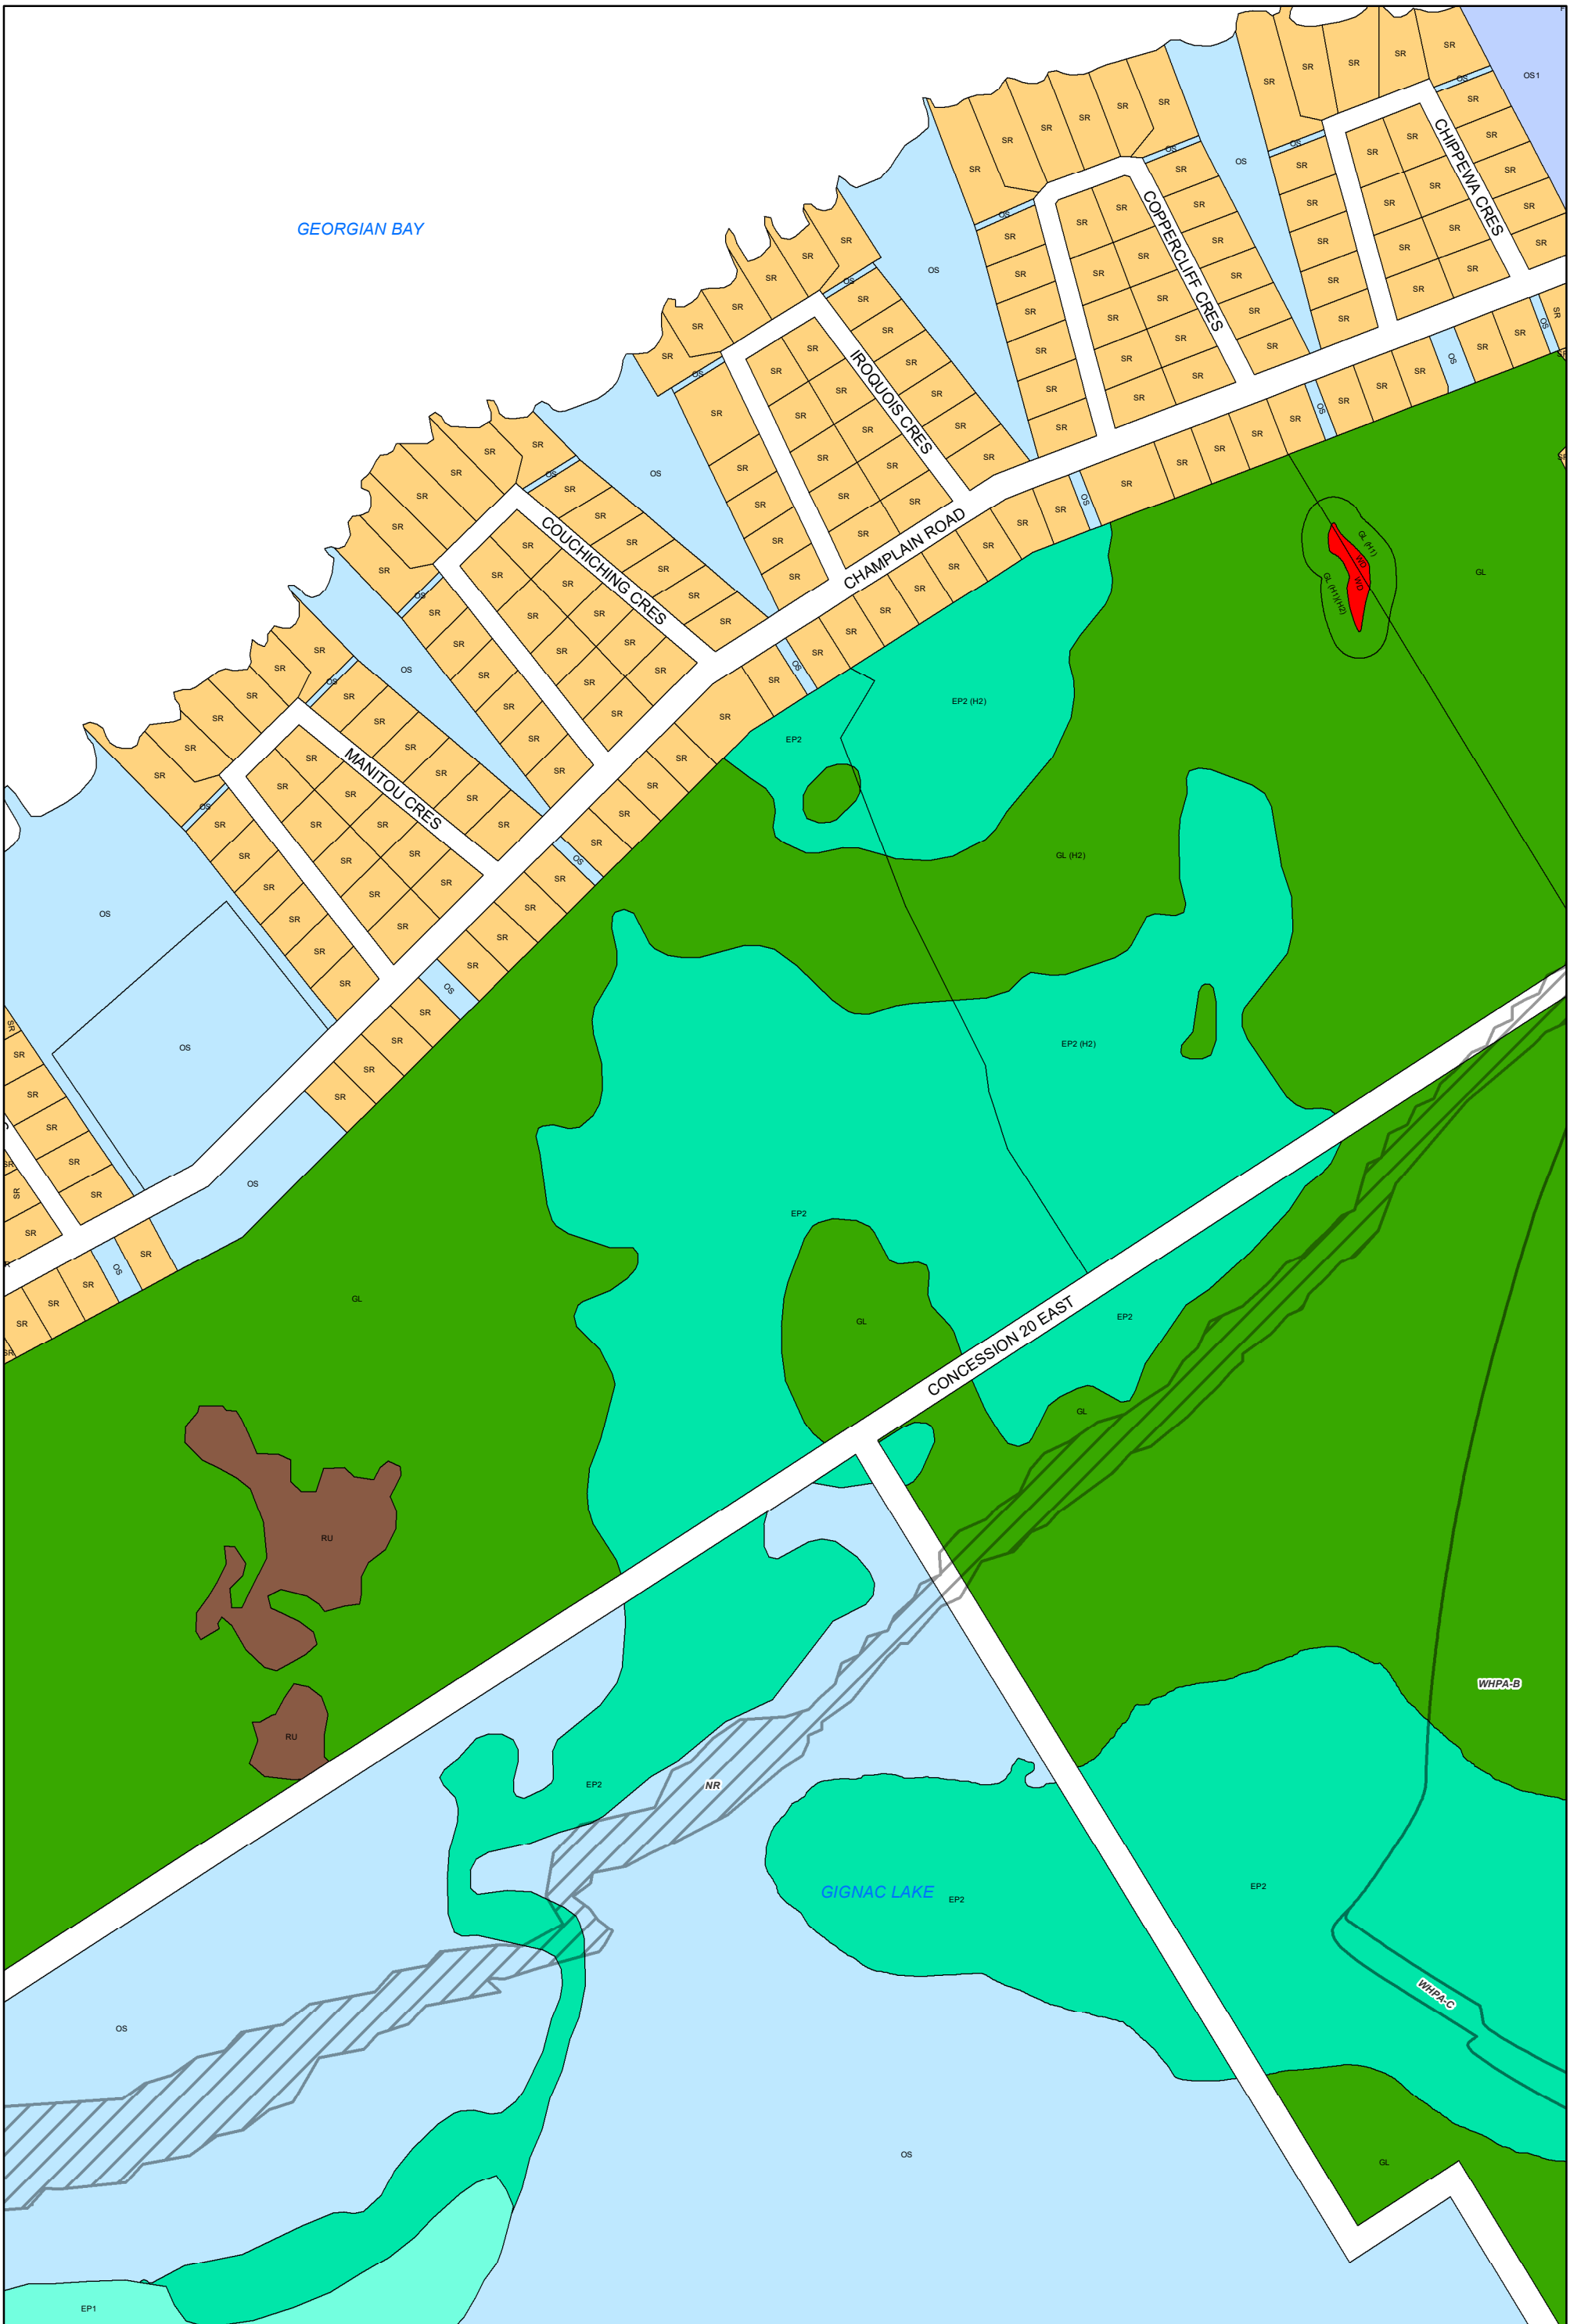

GEORGIAN BAY

This map, either in whole or in part, may not be reproduced without the written authority from the County of Simcoe. Copyright County of Simcoe Land Information Network Cooperative © LINC 2025. Produced (in part) under licence from © Teranet Enterprises Inc. and its suppliers all rights reserved, and Members of the Ontario Geospatial Data Exchange. This map is not a plan survey. For information call (705)526-4204 or visit www.tiny.ca

ZONING BY-LAW 22-075
SCHEDULE A
MAP 37

Legend

A	EP1	HC	LSR	OS1	RU	NR Overlay Zone
A1	EP2	HE	MAR	RC	SC	HA Overlay Zone
CR	FD	HR	MC	RE	SR	ICA Overlay Zone
EA	GL	I	OS	RR	WD	WHPA Overlay Zone

1:4,500

Enacted by Council: October 12, 2022
Consolidated: January 10, 2025