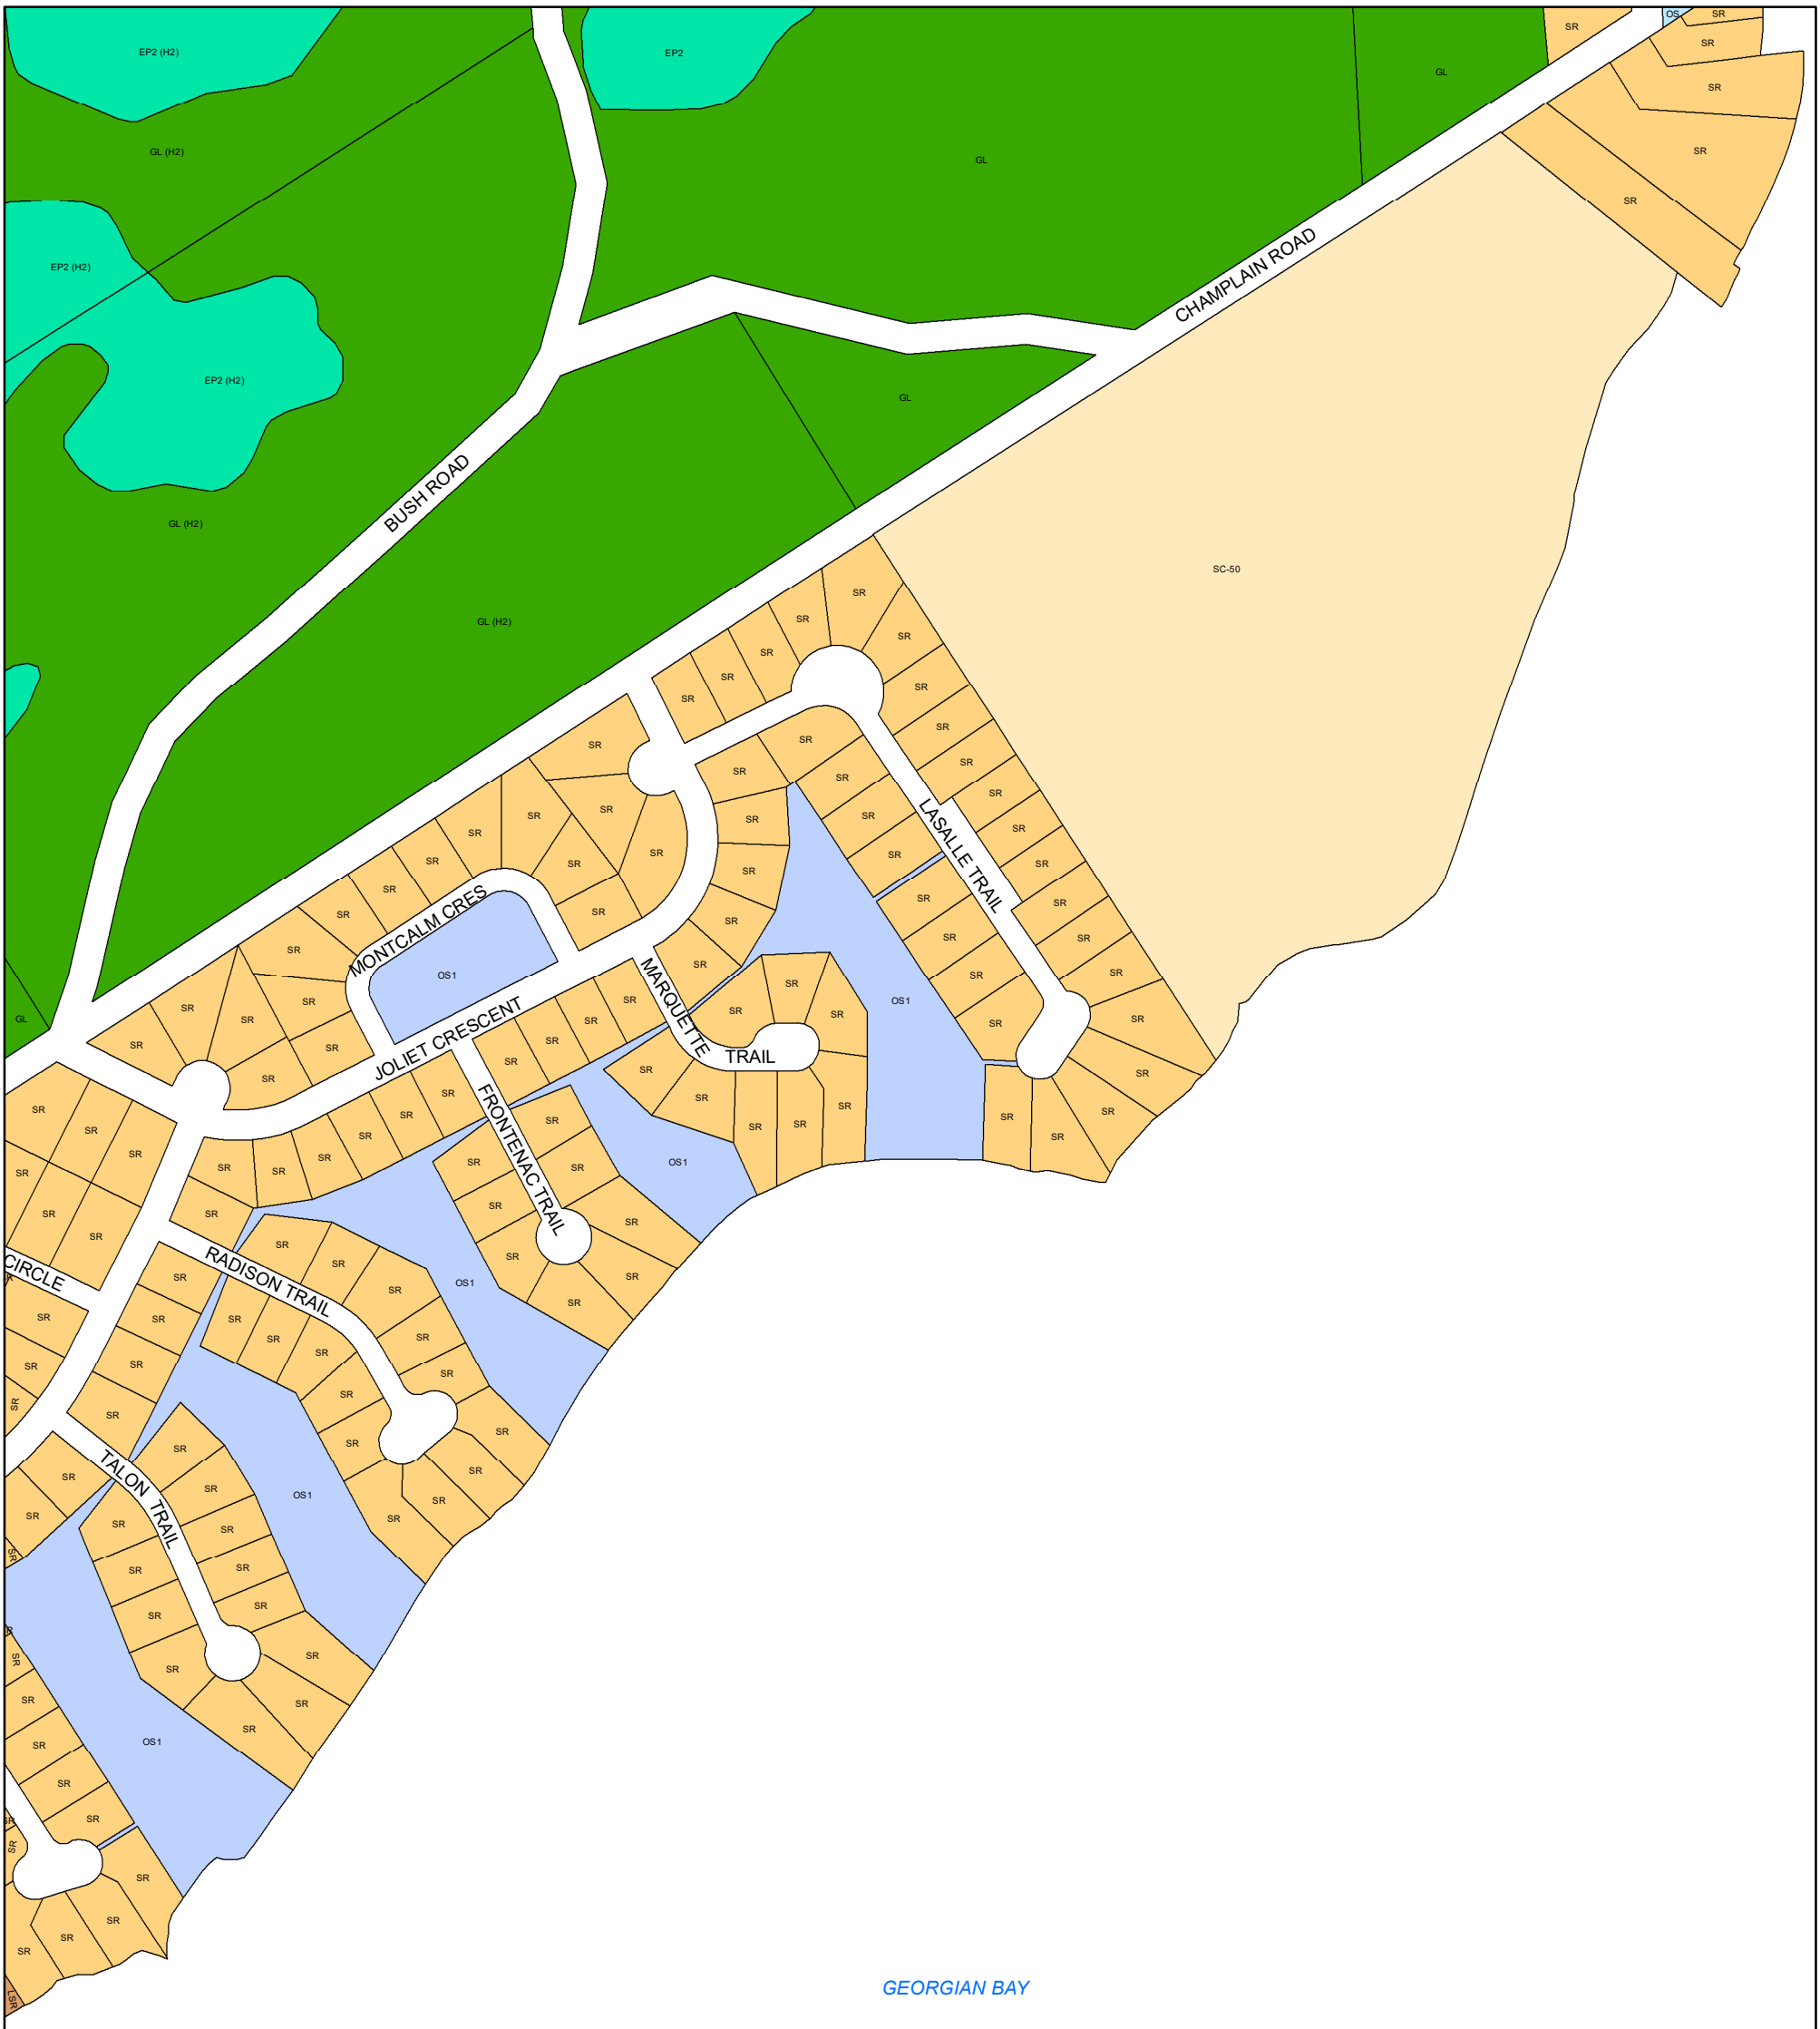

This map, either in whole or in part, may not be reproduced without the written authority from the County of Simcoe. Copyright © LINC 2025. Produced (in part) under licence from © Teranet Enterprises Inc. and its suppliers all rights reserved, and Members of the Ontario Geospatial Data Exchange. This map is not a plan survey. For information call (705)526-4204 or visit www.tiny.ca

ZONING BY-LAW 22-075
SCHEDULE A
MAP 42

Legend

A	EP1	HC	LSR	OS1	RU	NR Overlay Zone
A1	EP2	HE	MAR	RC	SC	HA Overlay Zone
CR	FD	HR	MC	RE	SR	ICA Overlay Zone
EA	GL	I	OS	RR	WD	WHPA Overlay Zone

1:4,500

Enacted by Council: October 12, 2022
Consolidated: January 10, 2025