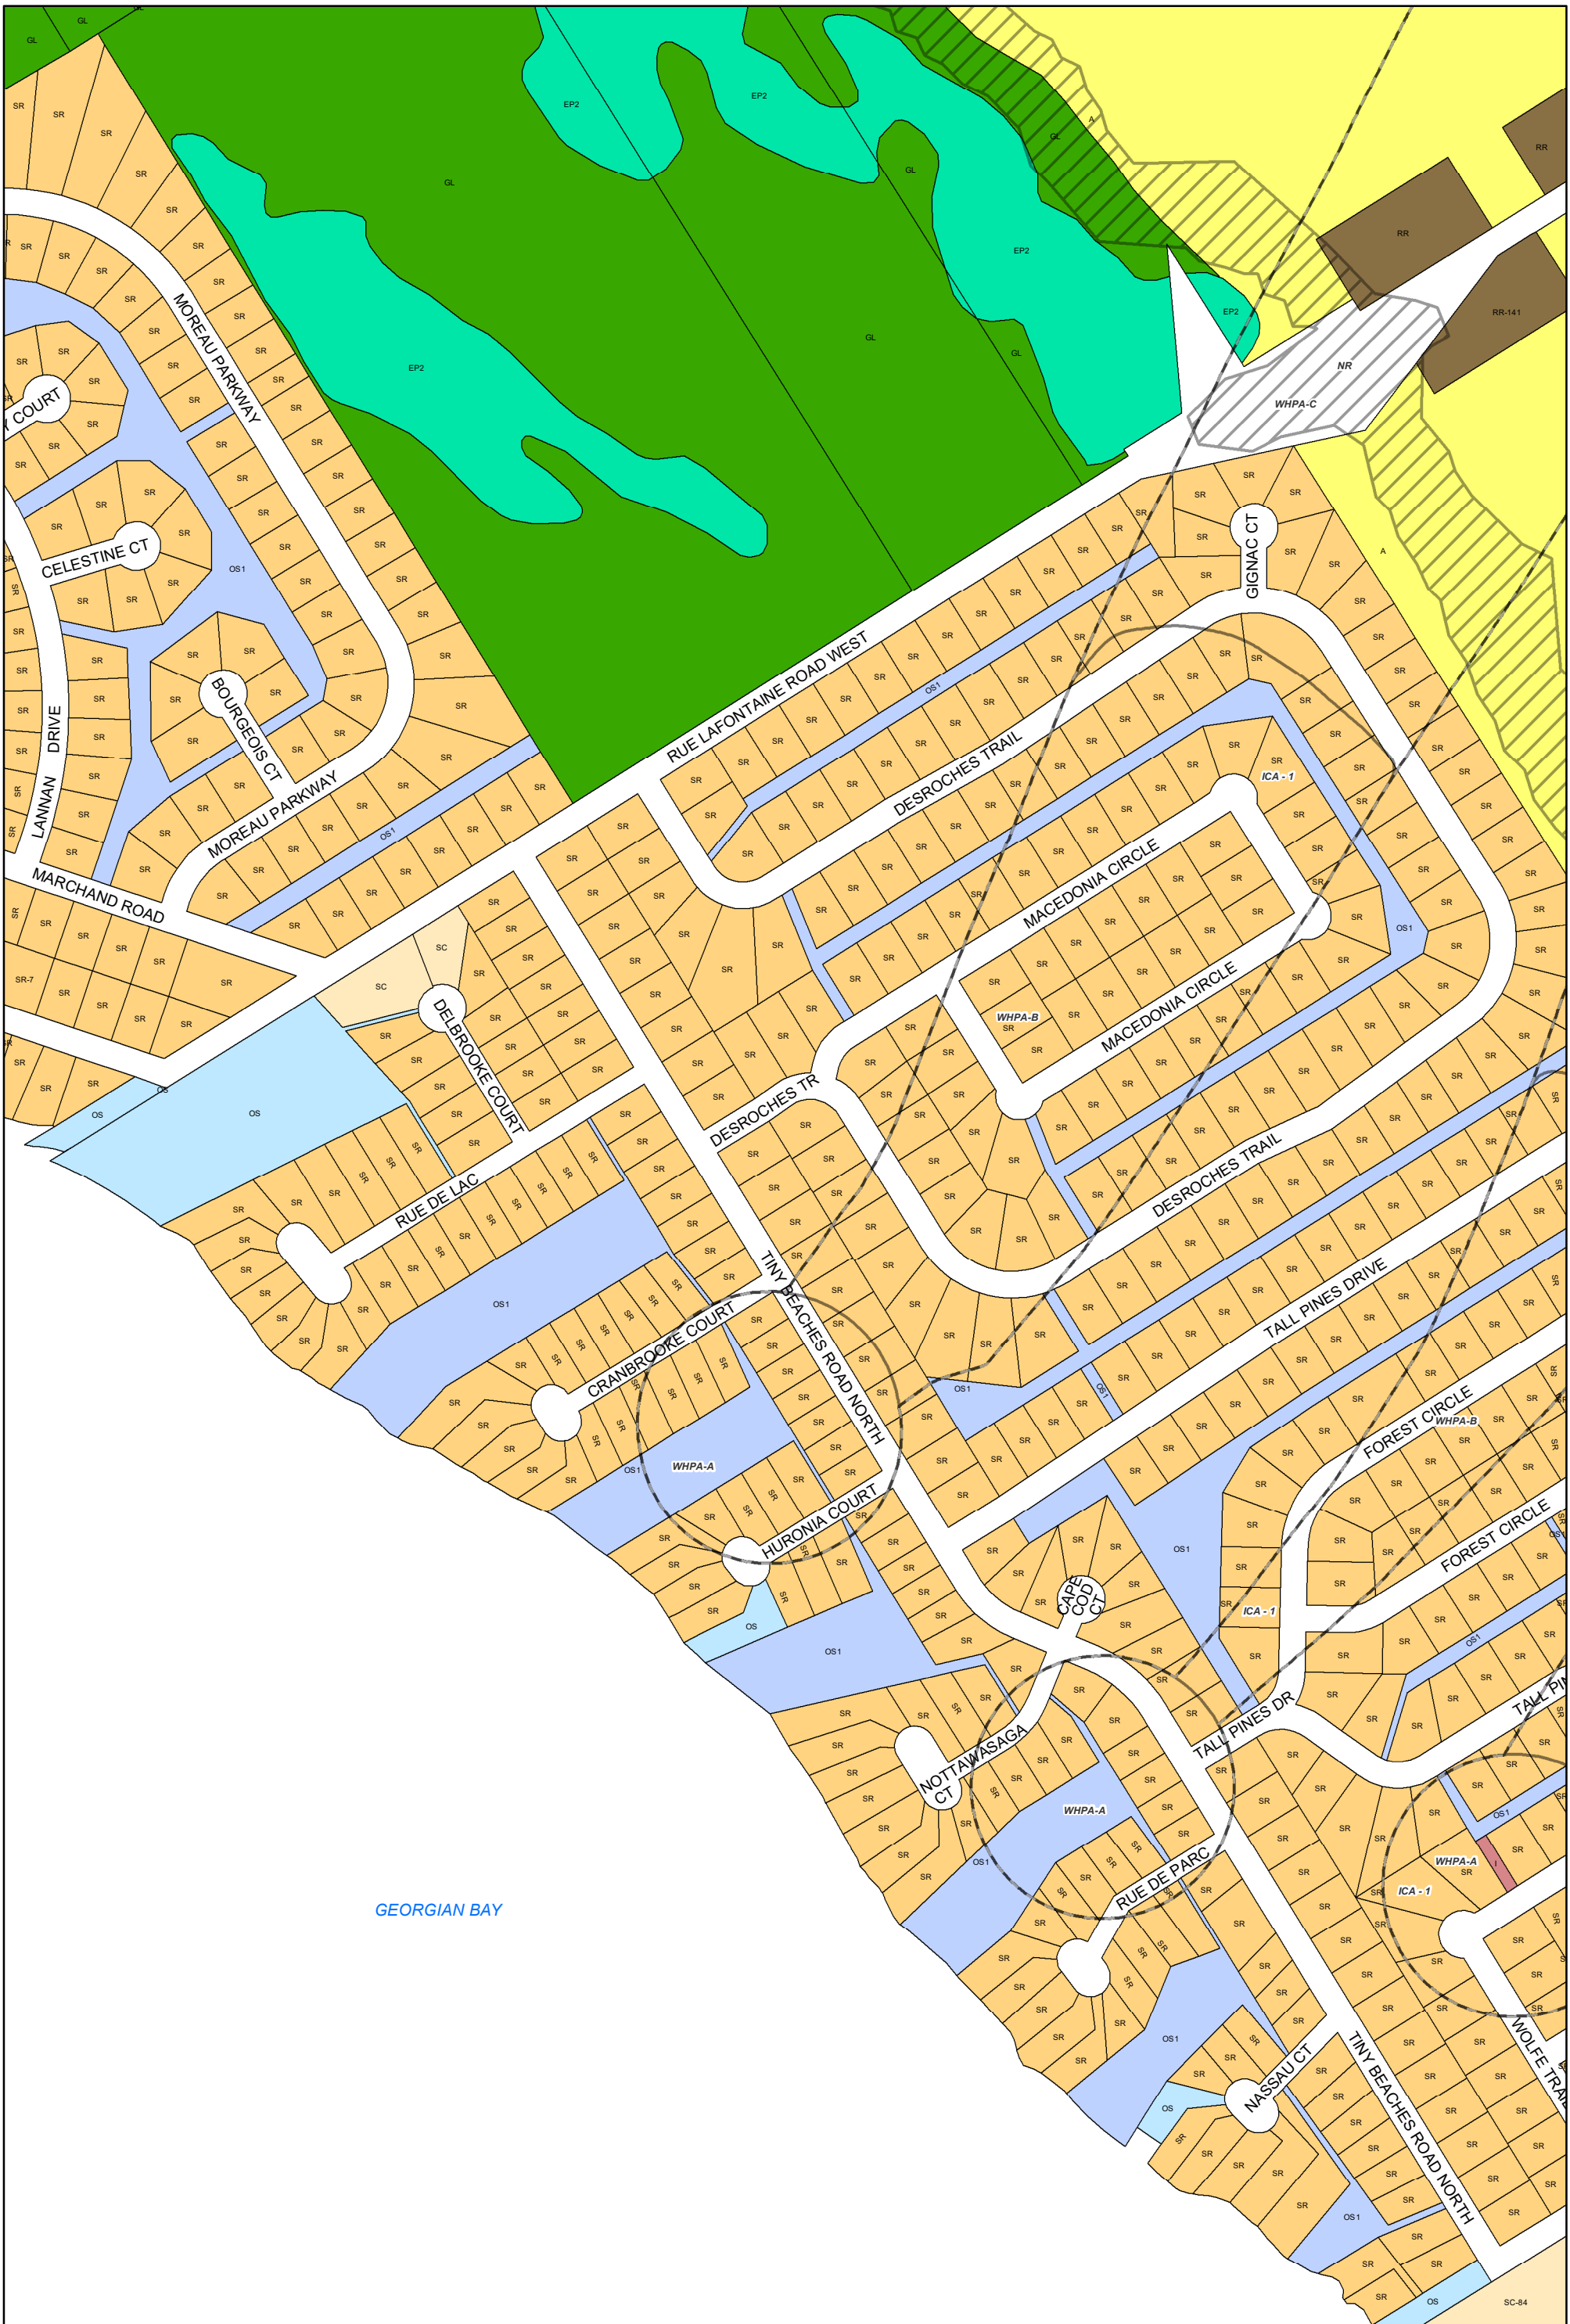

This map, either in whole or in part, may not be reproduced without the written authority from the County of Simcoe. Copyright © LINC 2025. Produced (in part) under licence from © Teranet Enterprises Inc. and its suppliers all rights reserved, and Members of the Ontario Geospatial Data Exchange. This map is not a plan survey. For information call (705)526-4204 or visit www.tiny.ca

ZONING BY-LAW 22-075
SCHEDULE A
MAP 19

Legend

A	EP1	HC	LSR	OS1	RU	NR Overlay Zone
A1	EP2	HE	MAR	RC	SC	HA Overlay Zone
CR	FD	HR	MC	RE	SR	ICA Overlay Zone
EA	GL	I	OS	RR	WD	WHPA Overlay Zone

1:4,500

Enacted by Council: October 12, 2022
Consolidated: January 10, 2025