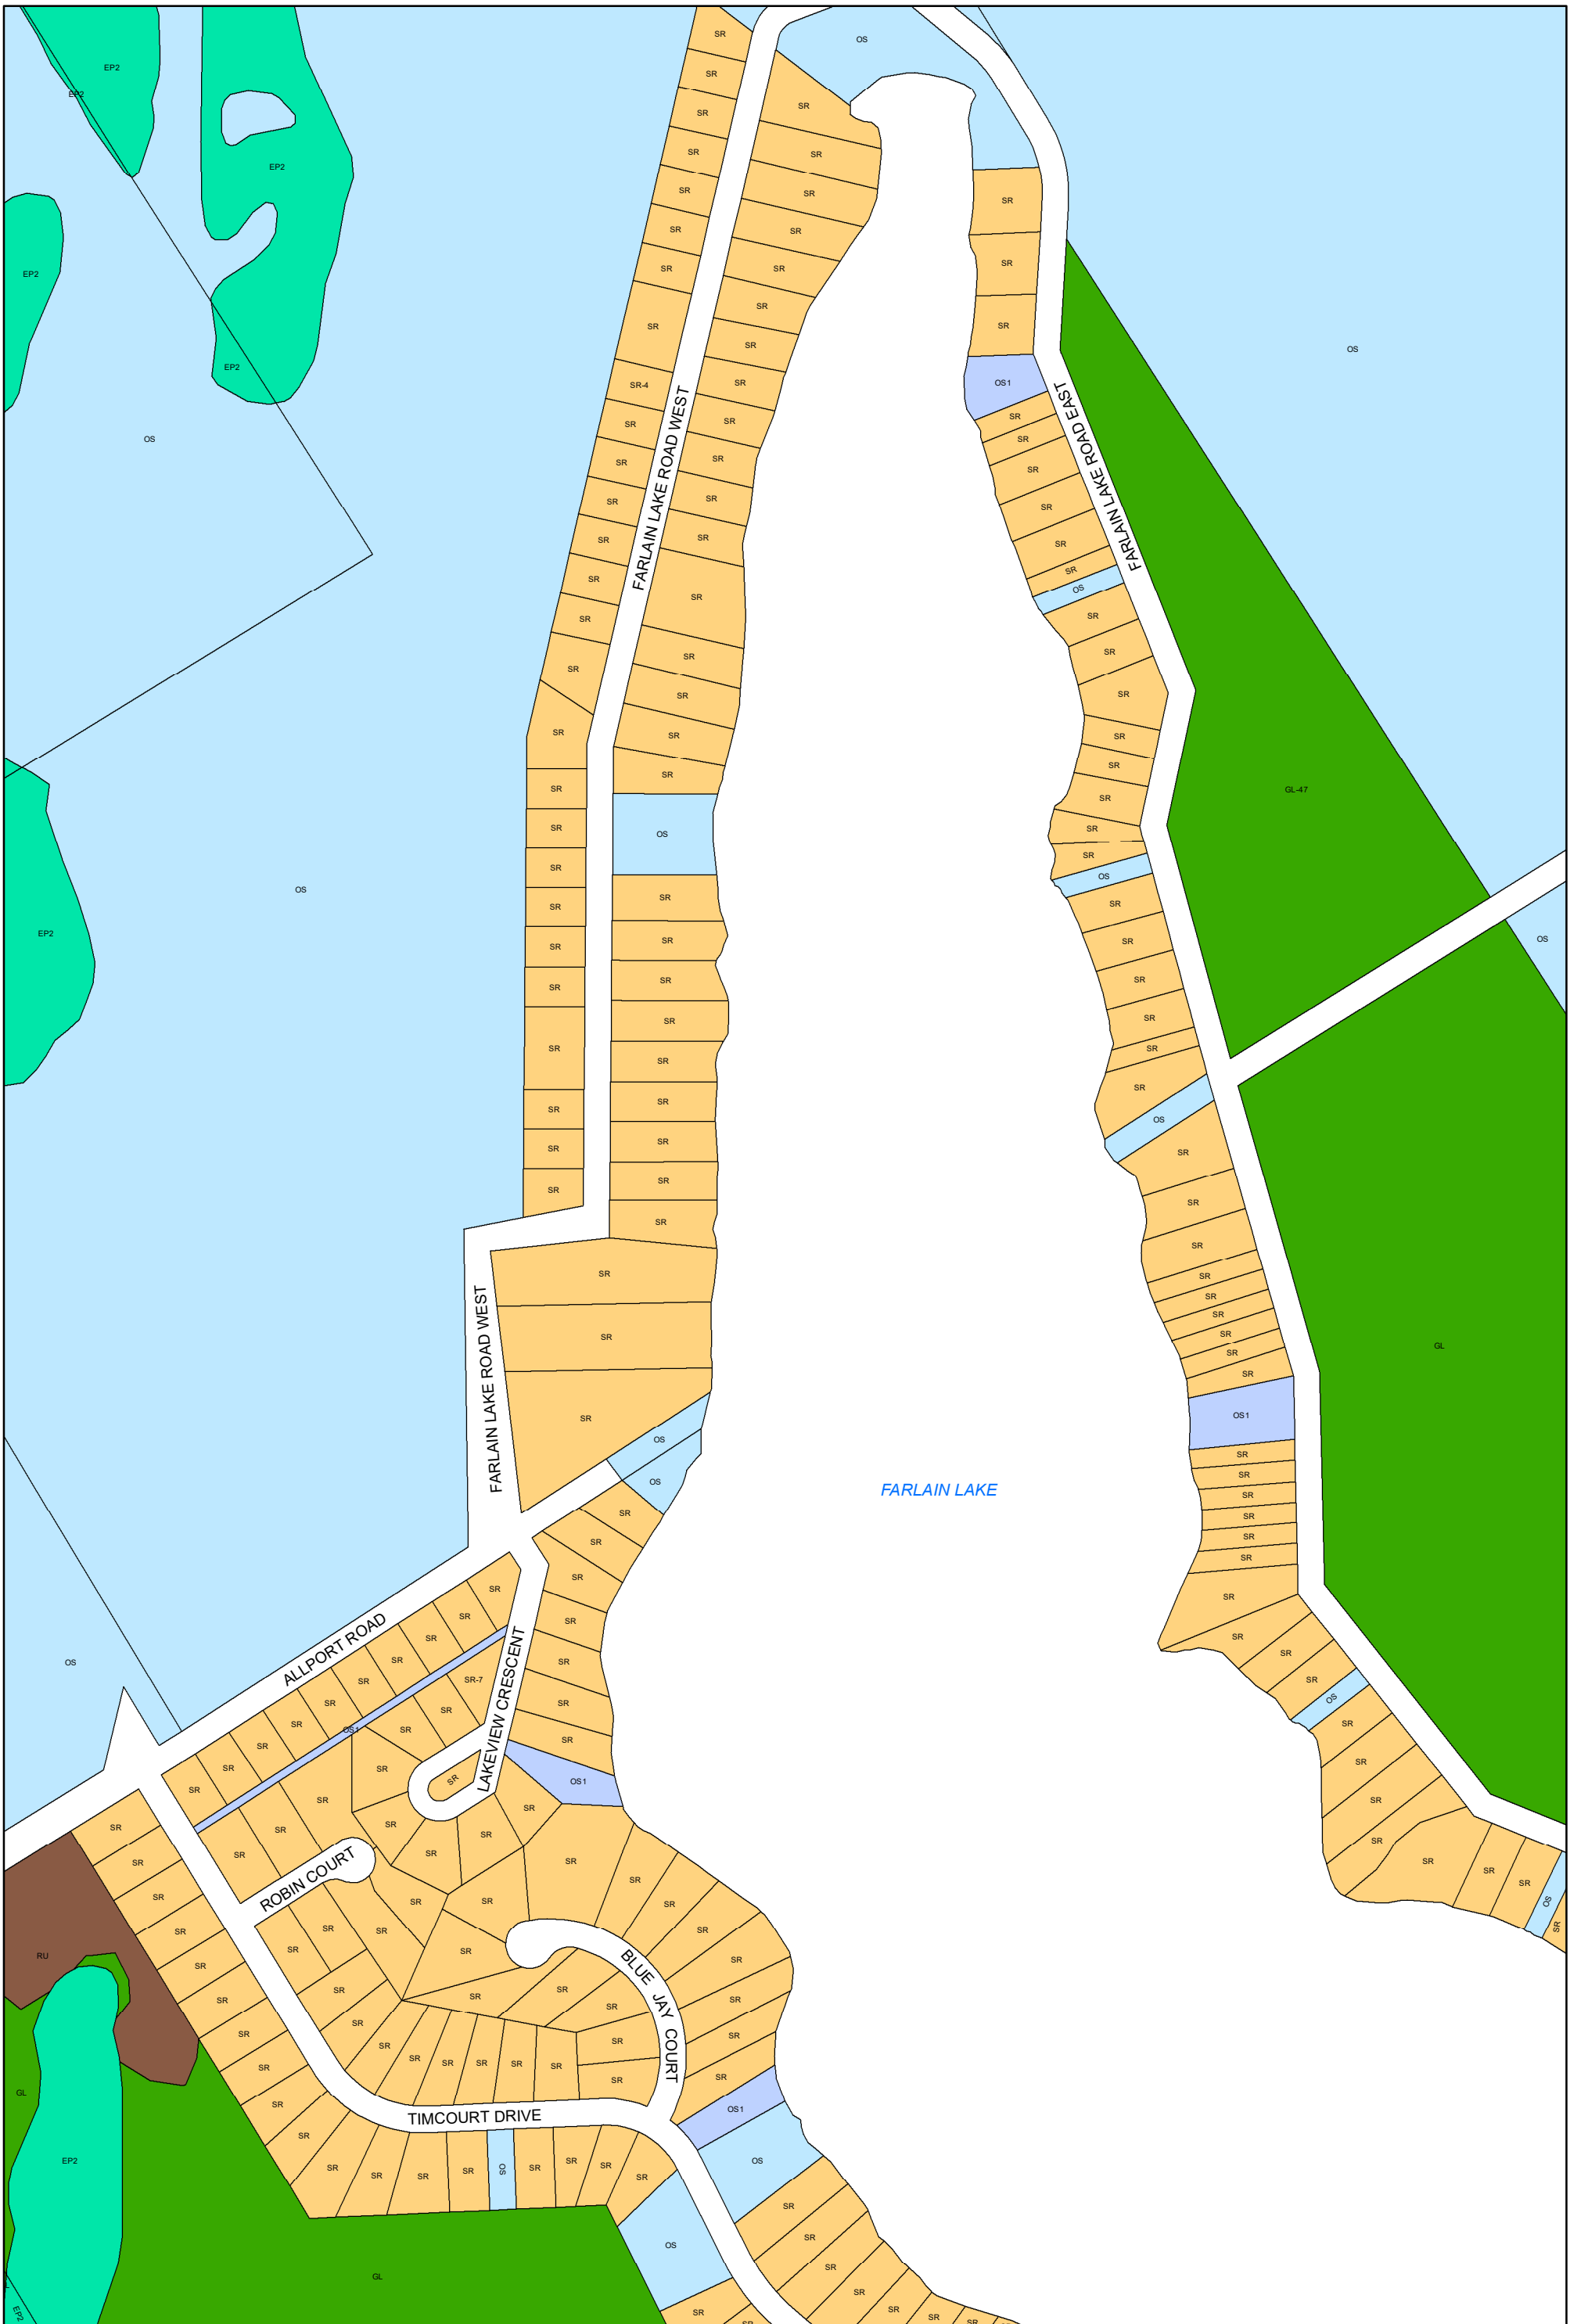

This map, either in whole or in part, may not be reproduced without the written authority from the County of Simcoe. Copyright © LINC 2025. Produced (in part) under licence from © Teranet Enterprises Inc. and its suppliers all rights reserved, and Members of the Ontario Geospatial Data Exchange. This map is not a plan survey. For information call (705)526-4204 or visit www.tiny.ca

ZONING BY-LAW 22-075
SCHEDULE A
MAP 48

Legend

A	EP1	HC	LSR	OS1	RU	NR Overlay Zone
A1	EP2	HE	MAR	RC	SC	HA Overlay Zone
CR	FD	HR	MC	RE	SR	ICA Overlay Zone
EA	GL	I	OS	RR	WD	WHPA Overlay Zone

1:4,500

Enacted by Council: October 12, 2022
Consolidated: January 10, 2025