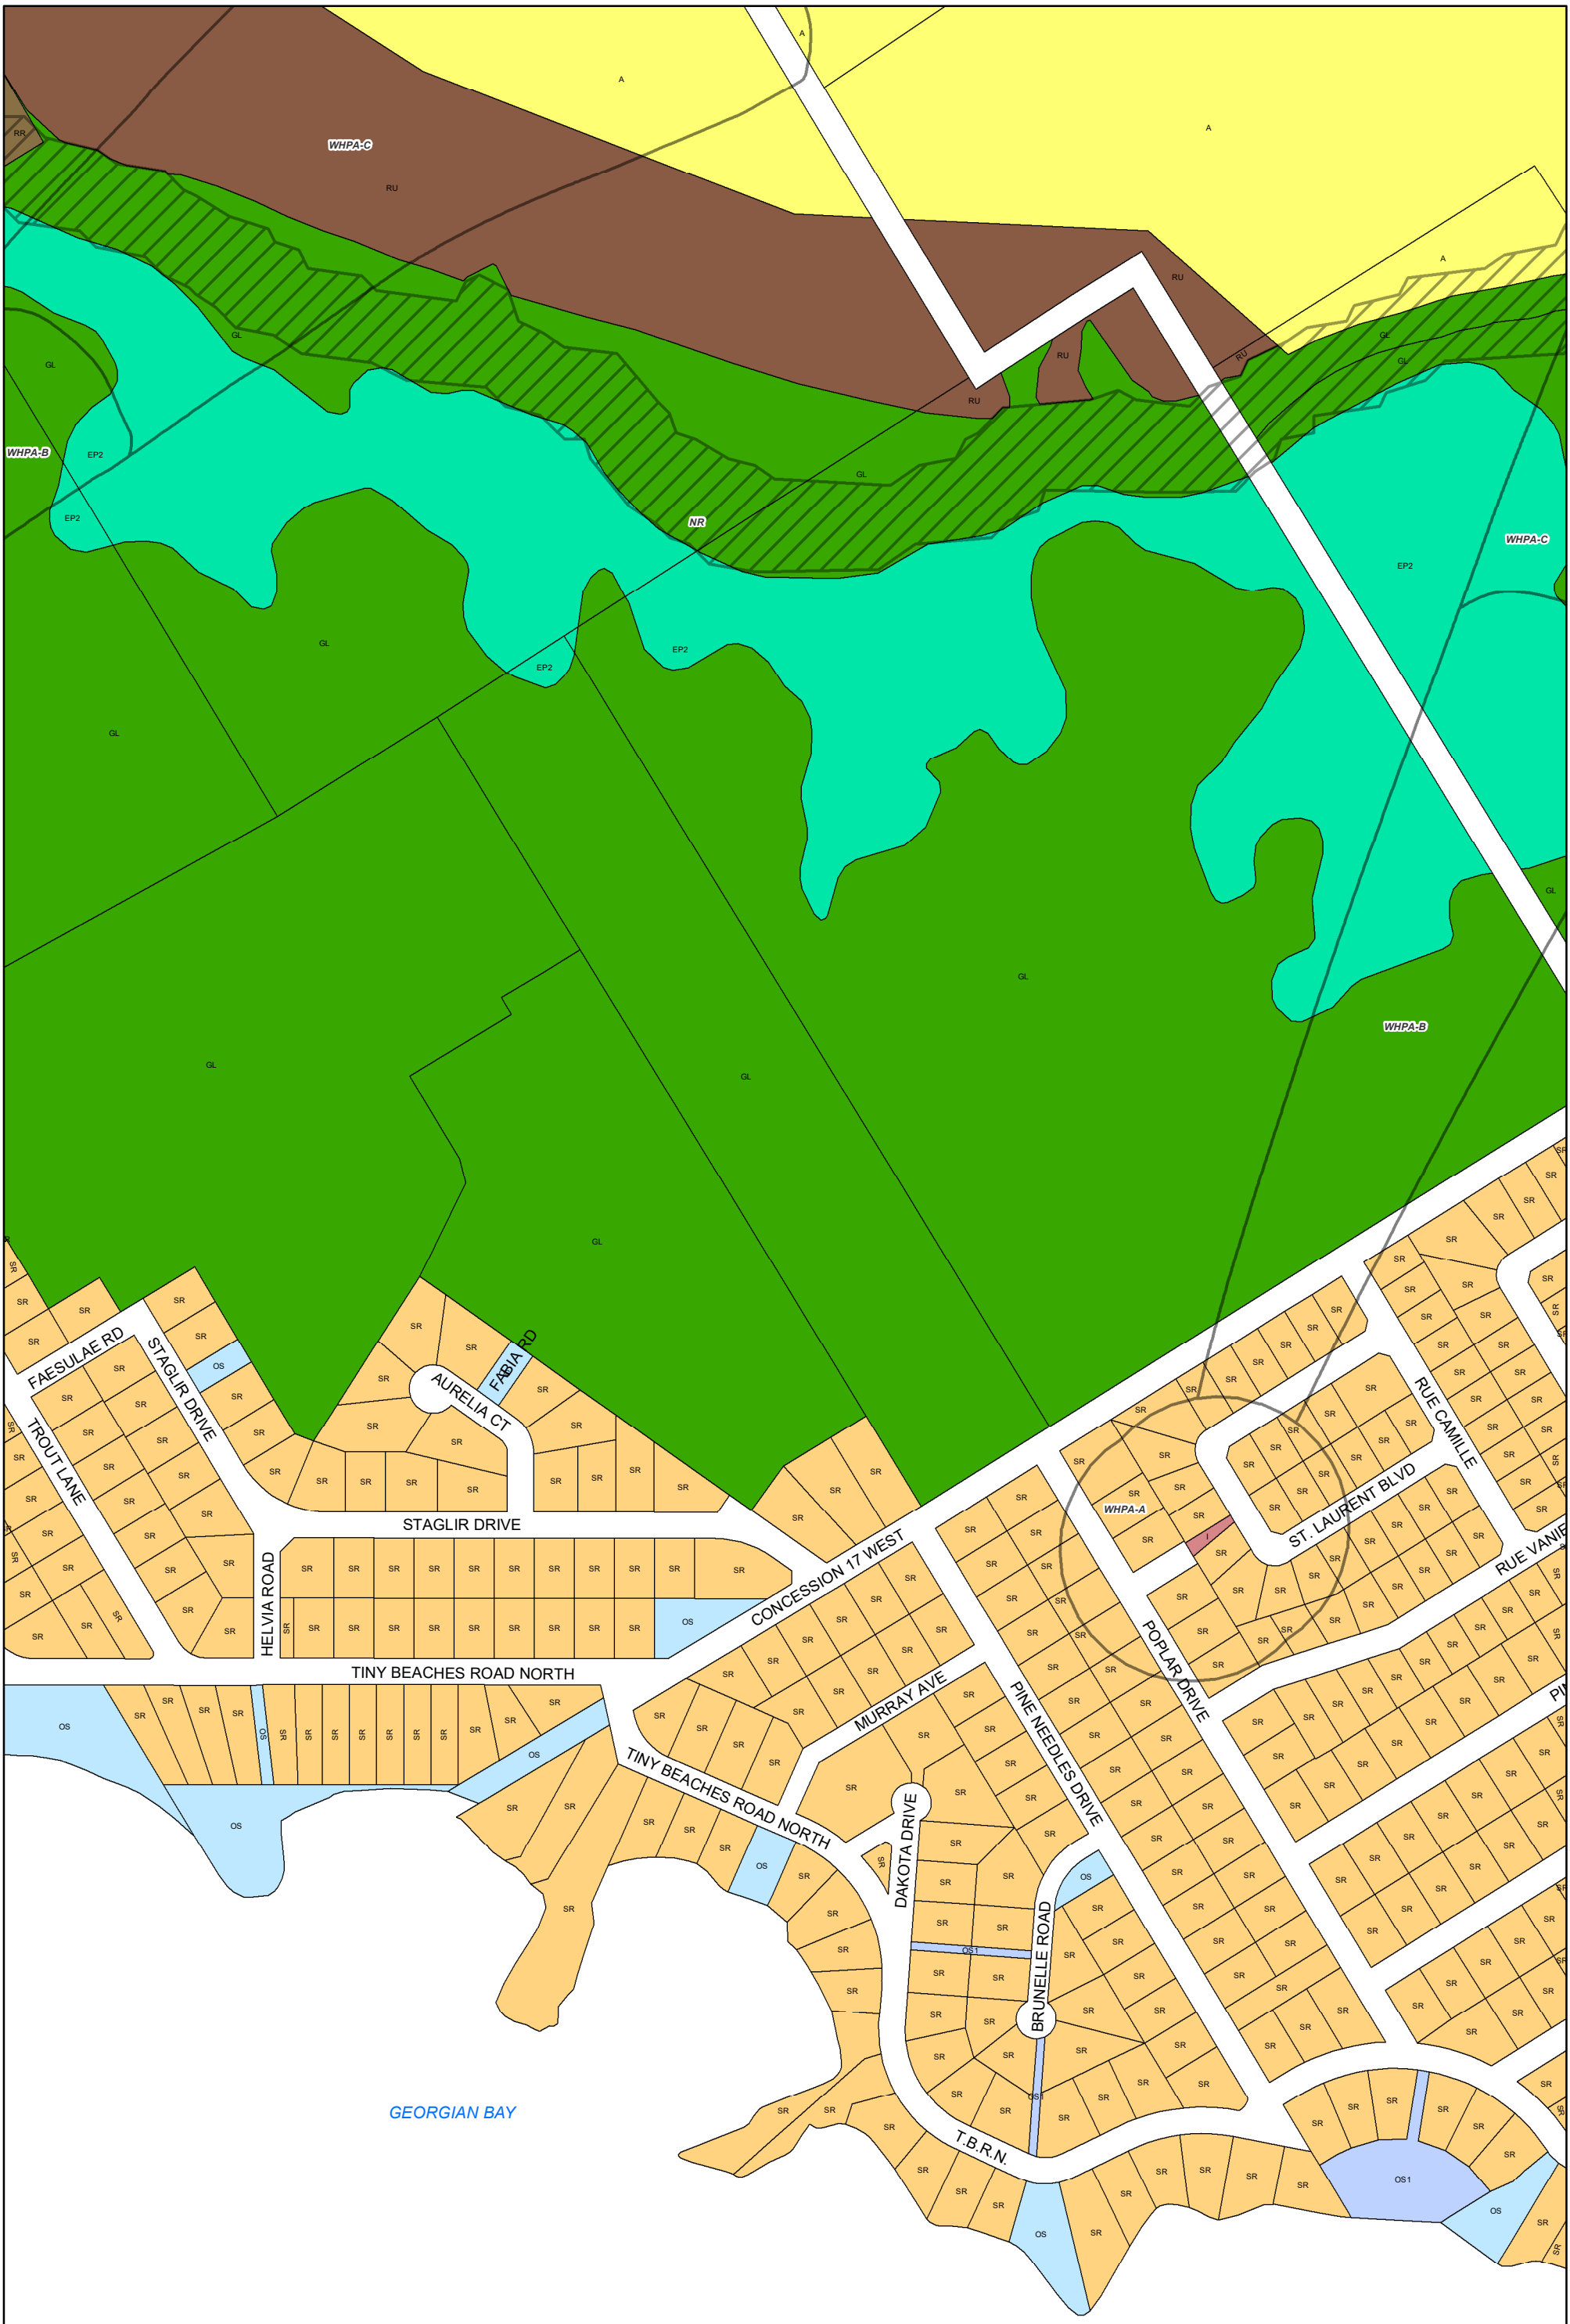

This map, either in whole or in part, may not be reproduced without the written authority from the County of Simcoe. Copyright County of Simcoe Land Information Network Cooperative © LINC 2025. Produced (in part) under licence from © Teranet Enterprises Inc. and its suppliers all rights reserved, and Members of the Ontario Geospatial Data Exchange. This map is not a plan survey. For information call (705)526-4204 or visit www.tiny.ca

ZONING BY-LAW 22-075
SCHEDULE A
MAP 21

Legend

A	EP1	HC	LSR	OS1	RU	NR Overlay Zone
A1	EP2	HE	MAR	RC	SC	HA Overlay Zone
CR	FD	HR	MC	RE	SR	ICA Overlay Zone
EA	GL	I	OS	RR	WD	WHPA Overlay Zone

1:4,500

Enacted by Council: October 12, 2022
Consolidated: January 10, 2025