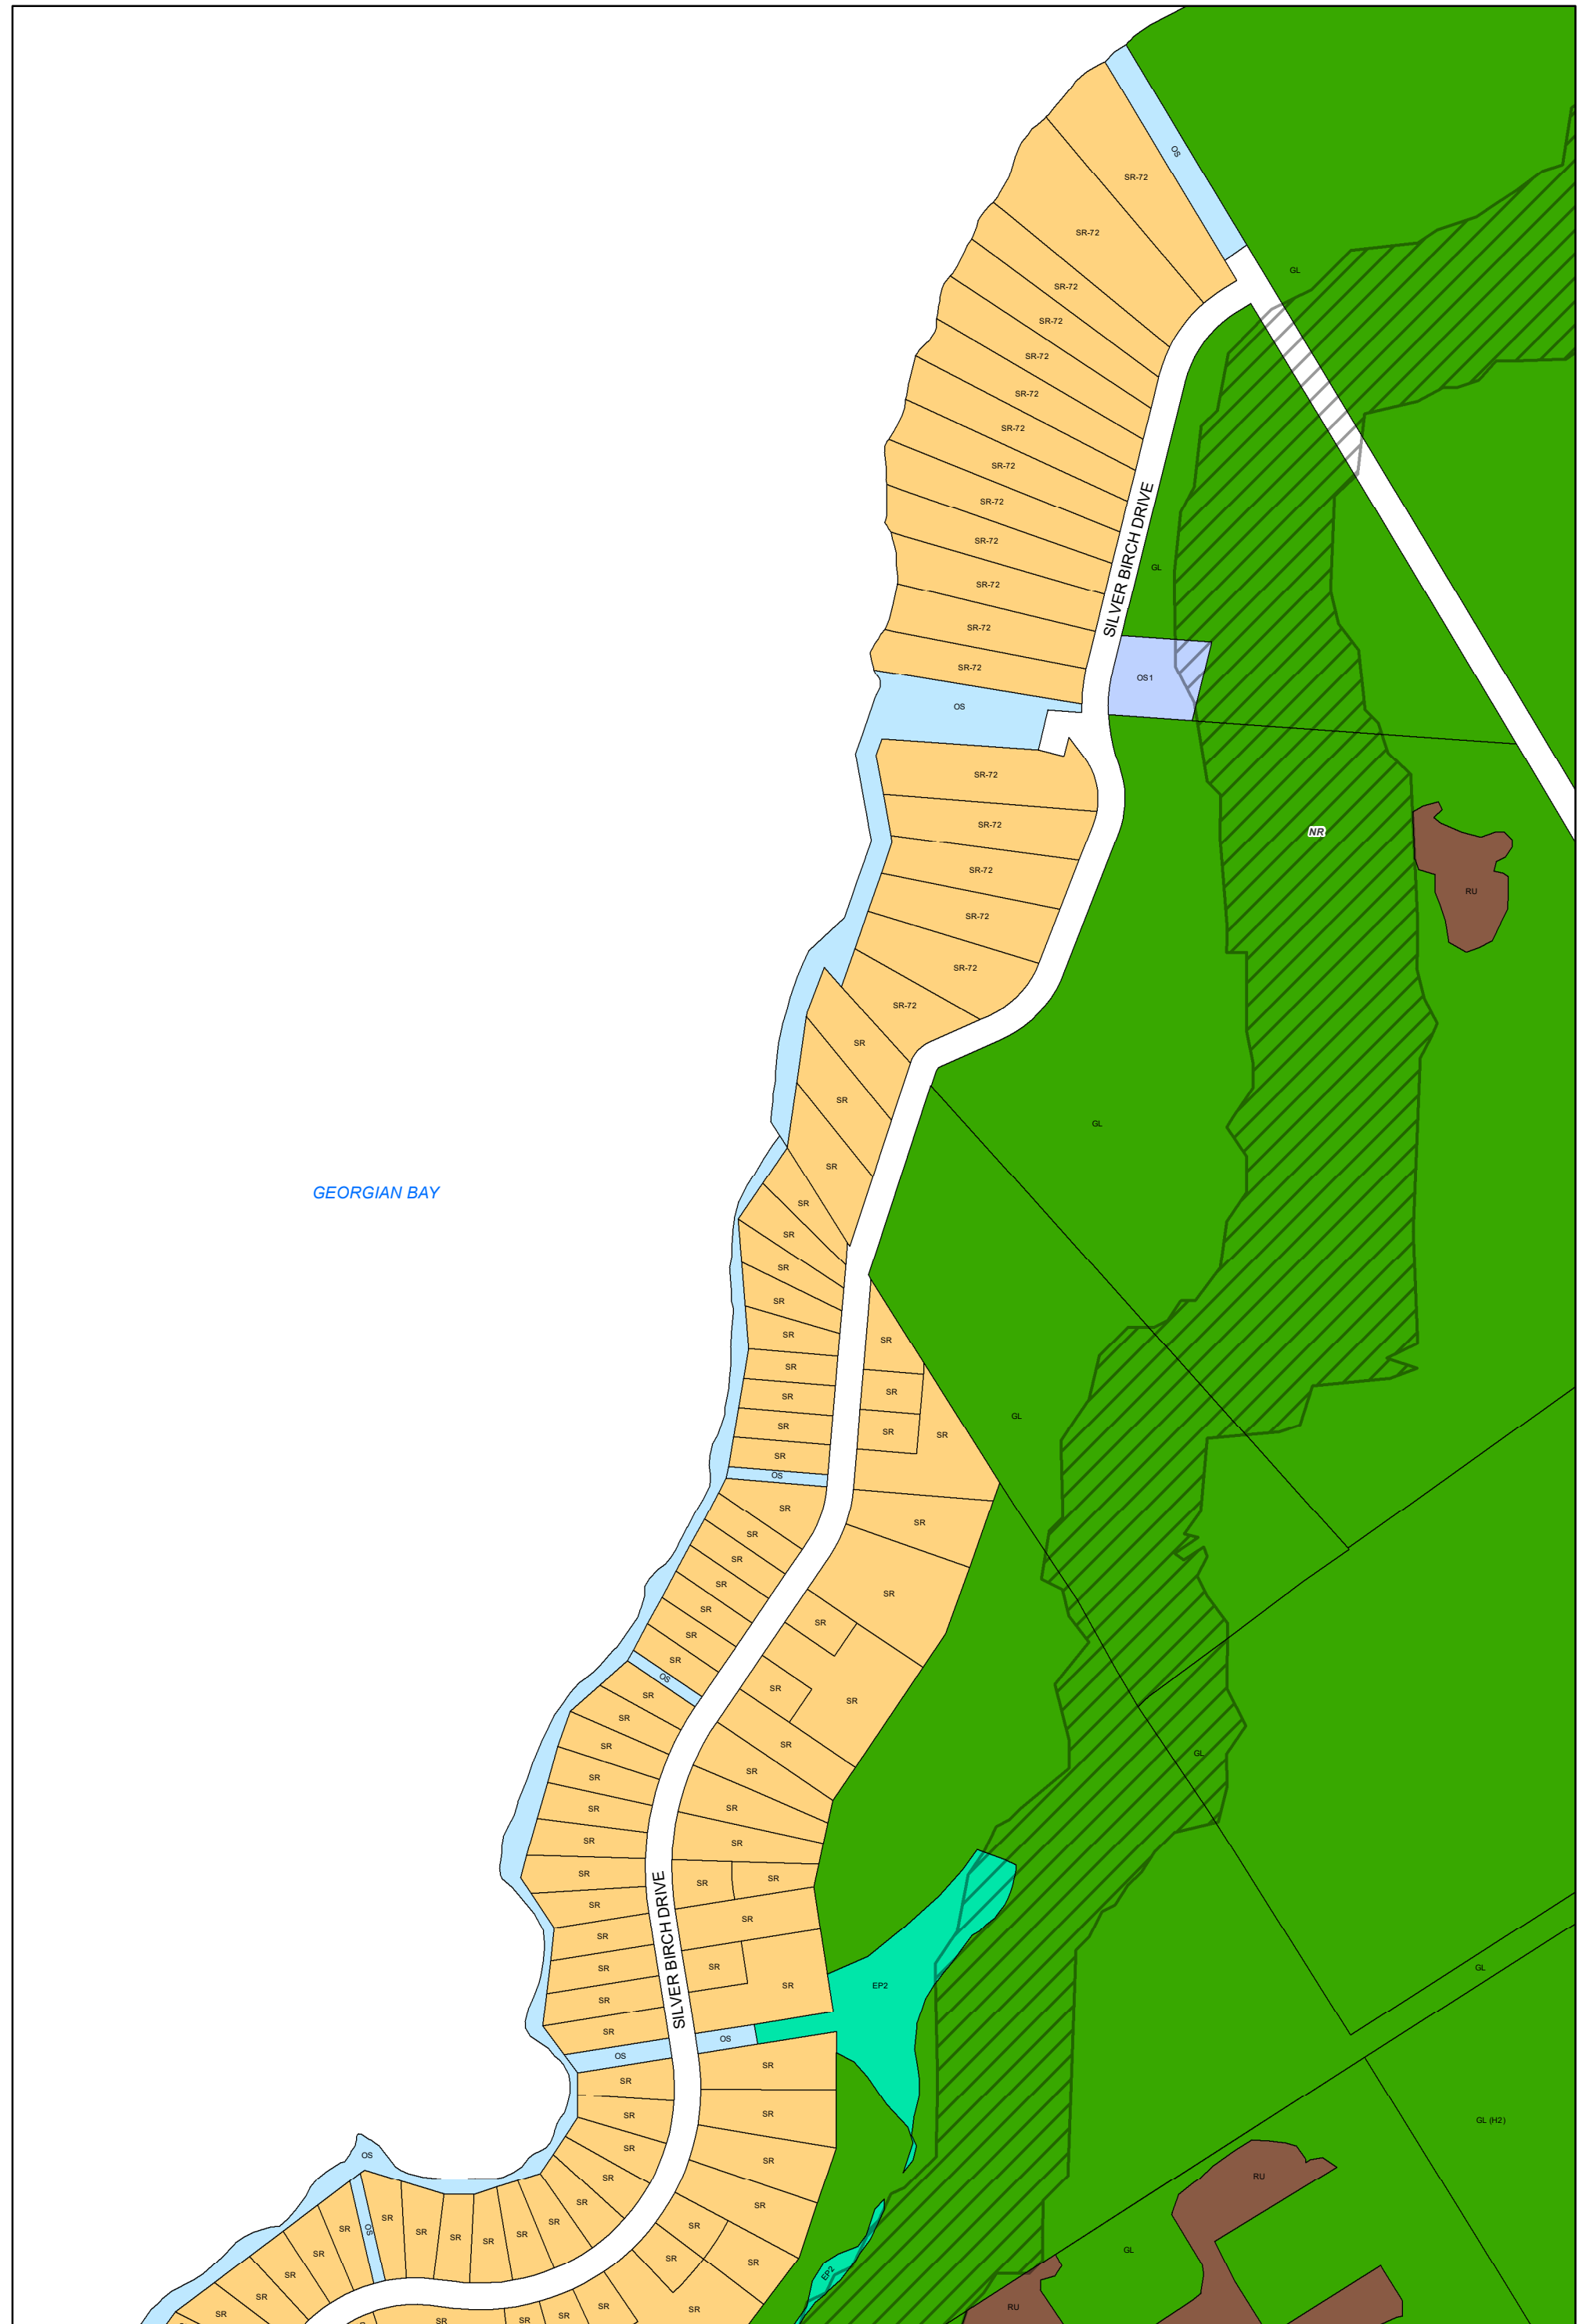

GEORGIAN BAY

SILVER BIRCH DRIVE

SILVER BIRCH DRIVE

This map, either in whole or in part, may not be reproduced without the written authority from the County of Simcoe. Copyright © LINC 2025. Produced (in part) under licence from © Teranet Enterprises Inc. and its suppliers all rights reserved, and Members of the Ontario Geospatial Data Exchange. This map is not a plan survey. For information call (705)526-4204 or visit www.tiny.ca

ZONING BY-LAW 22-075
SCHEDULE A
MAP 34

Legend

A	EP1	HC	LSR	OS1	RU	NR Overlay Zone
A1	EP2	HE	MAR	RC	SC	HA Overlay Zone
CR	FD	HR	MC	RE	SR	ICA Overlay Zone
EA	GL	I	OS	RR	WD	WHPA Overlay Zone

1:4,500

Enacted by Council: October 12, 2022
Consolidated: January 10, 2025