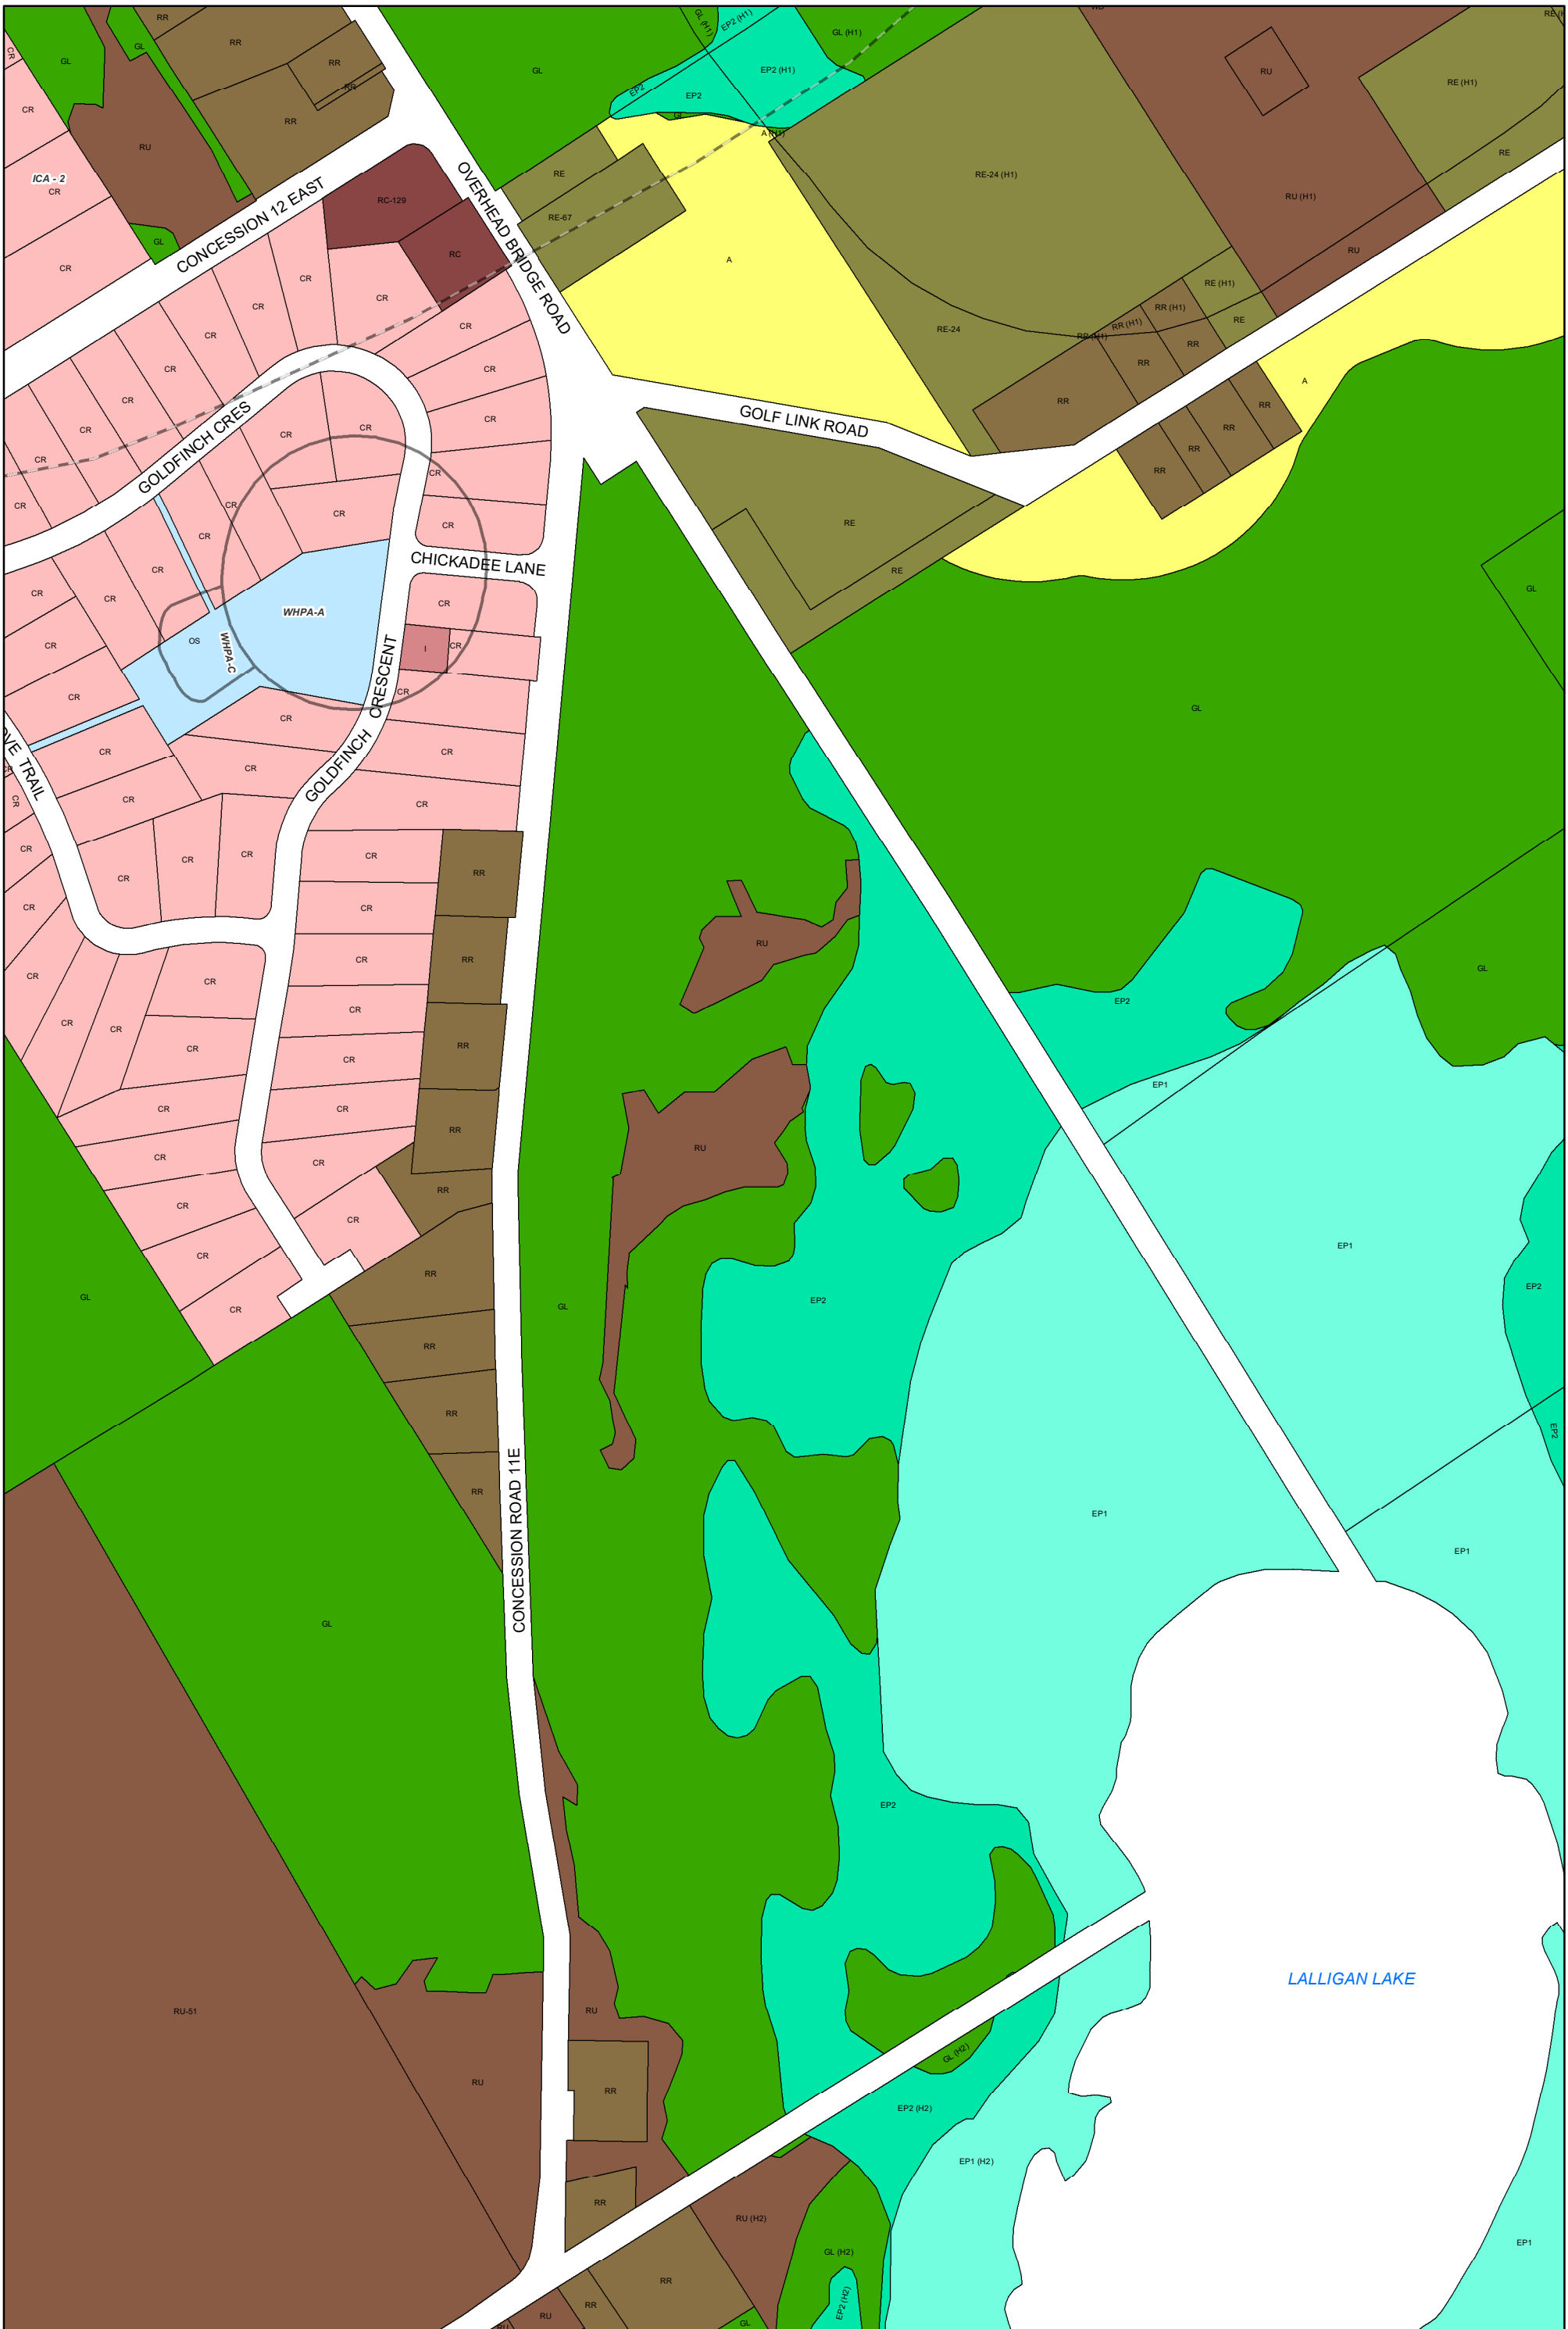

This map, either in whole or in part, may not be reproduced without the written authority from the County of Simcoe. Copyright County of Simcoe Land Information Network Cooperative © LINC 2025. Produced (in part) under licence from © Teranet Enterprises Inc. and its suppliers all rights reserved, and Members of the Ontario Geospatial Data Exchange. This map is not a plan survey. For information call (705)526-4204 or visit www.tiny.ca

ZONING BY-LAW 22-075
SCHEDULE A
MAP 55

Legend

A	EP1	HC	LSR	OS1	RU	NR Overlay Zone
A1	EP2	HE	MAR	RC	SC	HA Overlay Zone
CR	FD	HR	MC	RE	SR	ICA Overlay Zone
EA	GL	I	OS	RR	WD	WHPA Overlay Zone

1:4,500

Enacted by Council: October 12, 2022
Consolidated: January 10, 2025