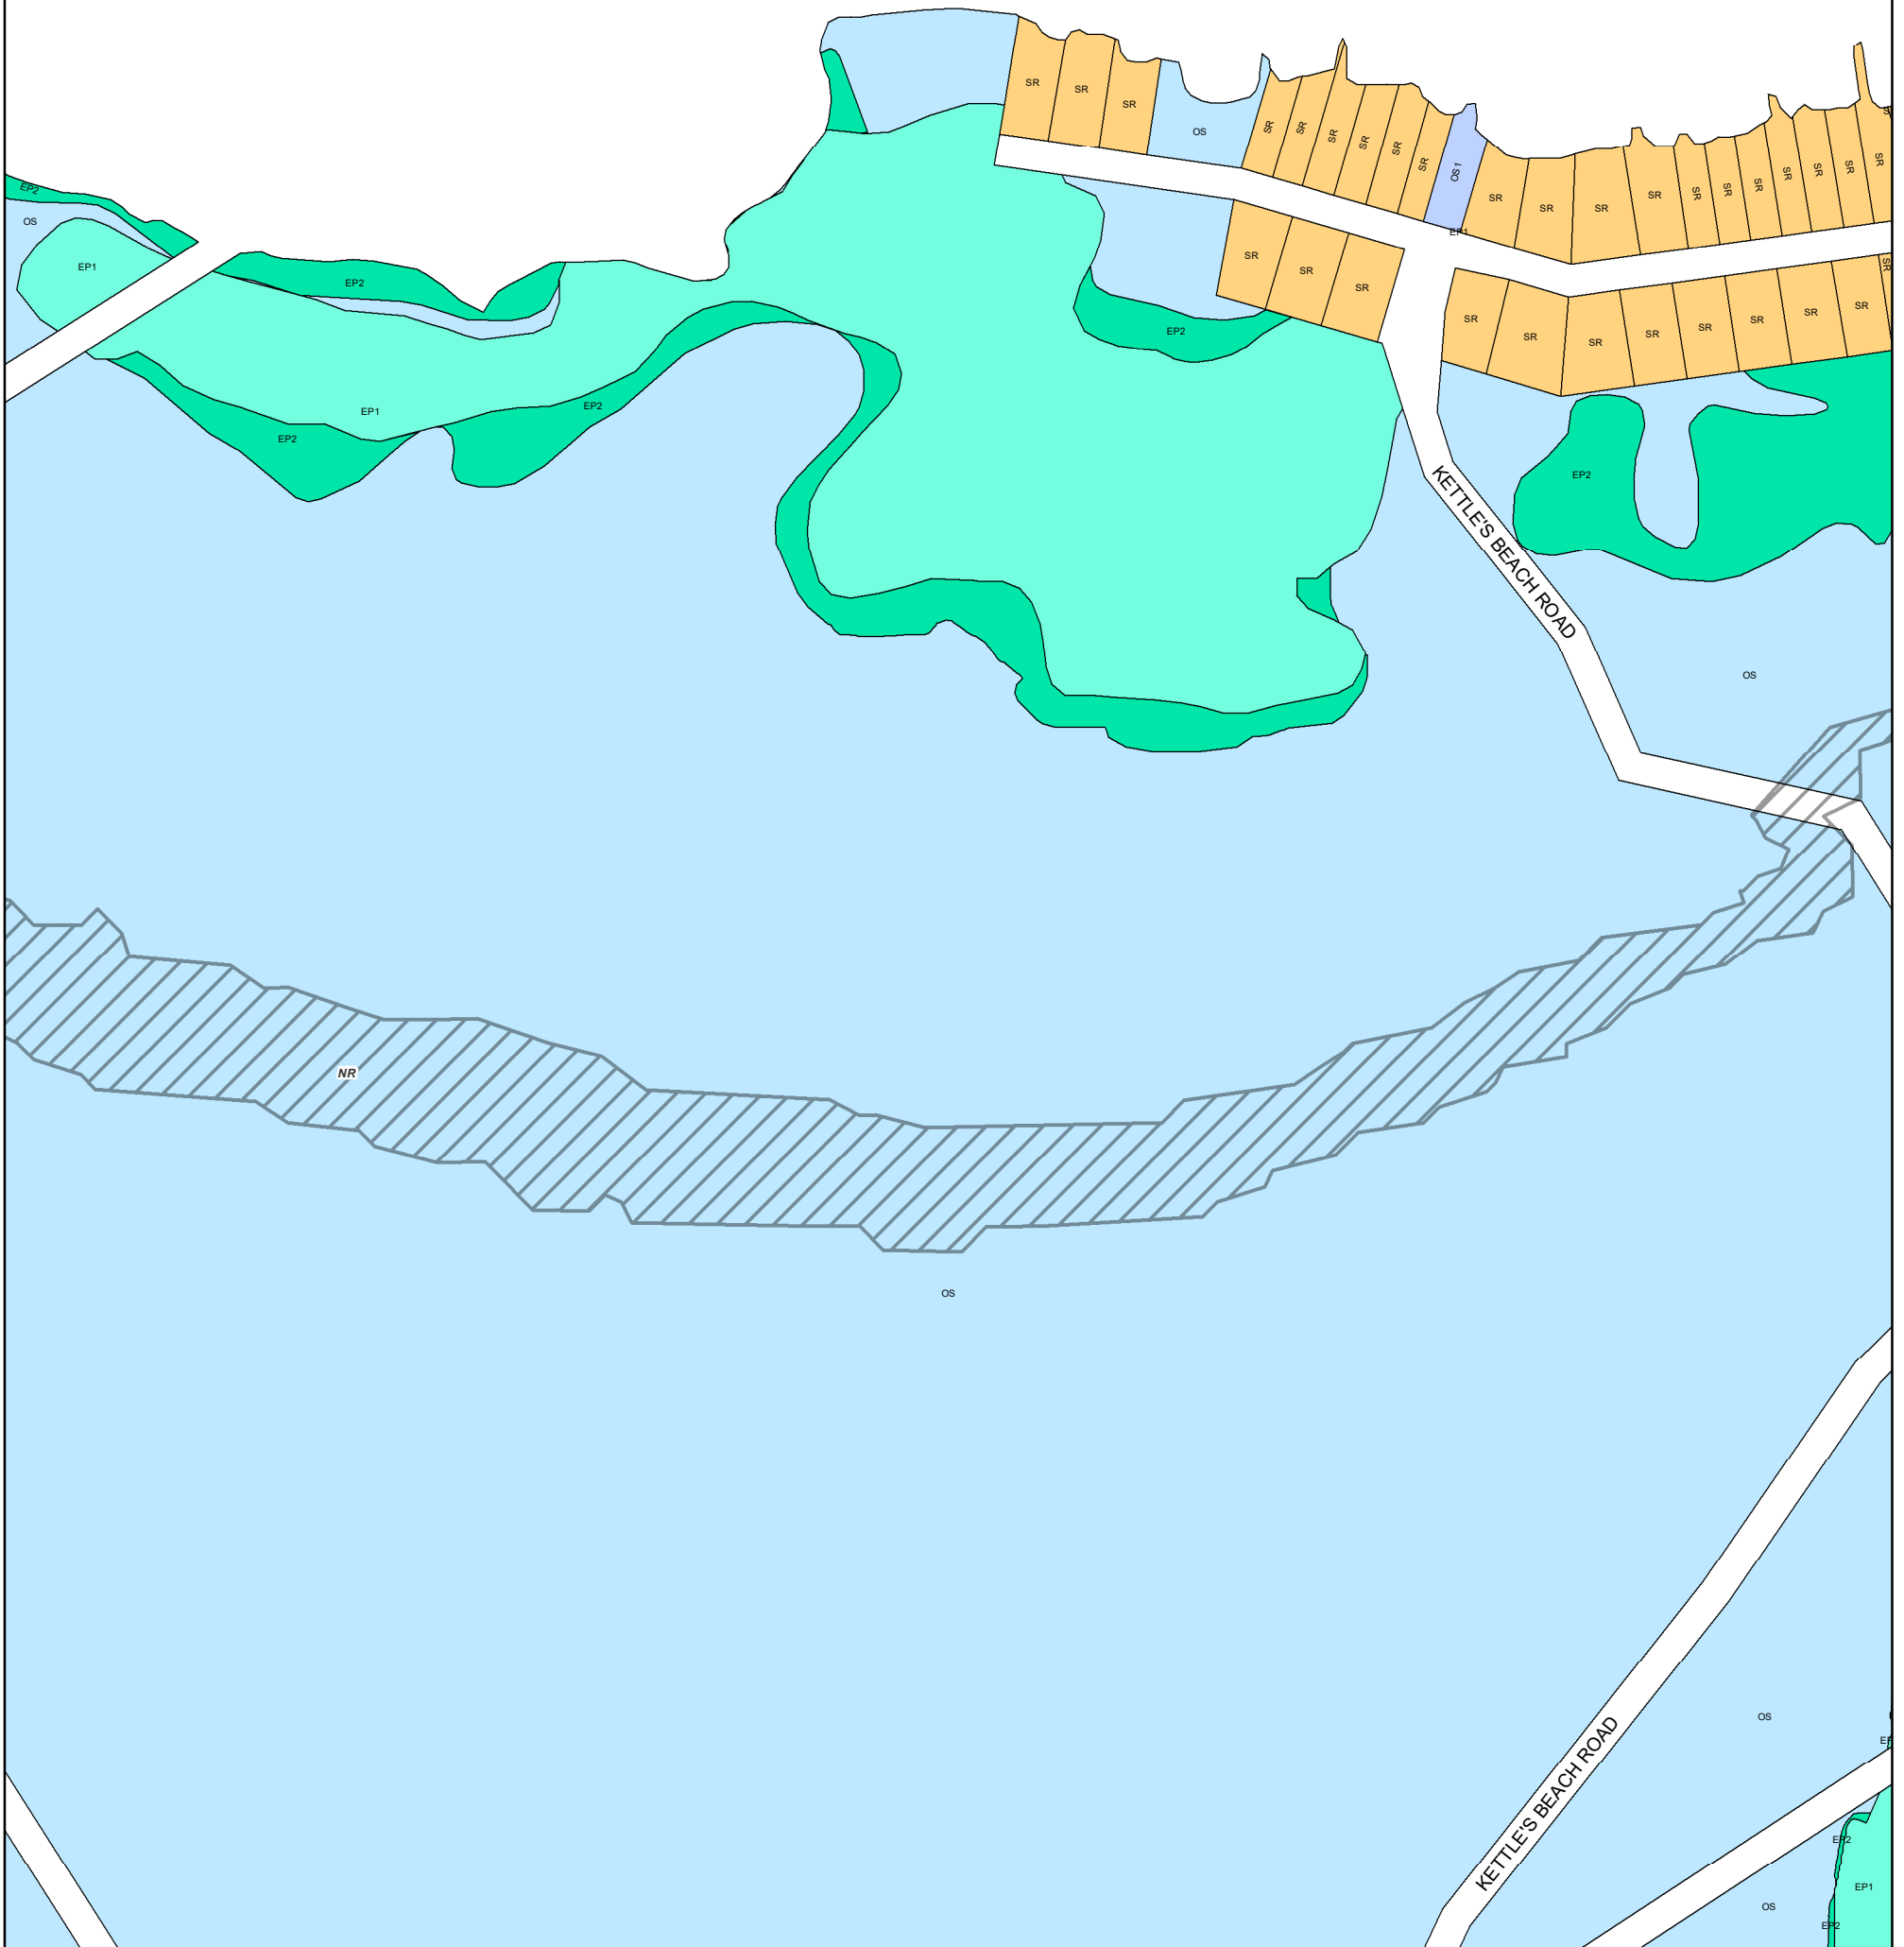

GEORGIAN BAY

This map, either in whole or in part, may not be reproduced without the written authority from the County of Simcoe. Copyright County of Simcoe Land Information Network Cooperative © LINC 2025. Produced (in part) under licence from © Teranet Enterprises Inc. and its suppliers all rights reserved, and Members of the Ontario Geospatial Data Exchange. This map is not a plan survey. For information call (705)526-4204 or visit www.tiny.ca

ZONING BY-LAW 22-075
SCHEDULE A
MAP 35

Legend

A	EP1	HC	LSR	OS1	RU	NR Overlay Zone
A1	EP2	HE	MAR	RC	SC	HA Overlay Zone
CR	FD	HR	MC	RE	SR	ICA Overlay Zone
EA	GL	I	OS	RR	WD	WHPA Overlay Zone

1:4,500

Enacted by Council: October 12, 2022
Consolidated: January 10, 2025