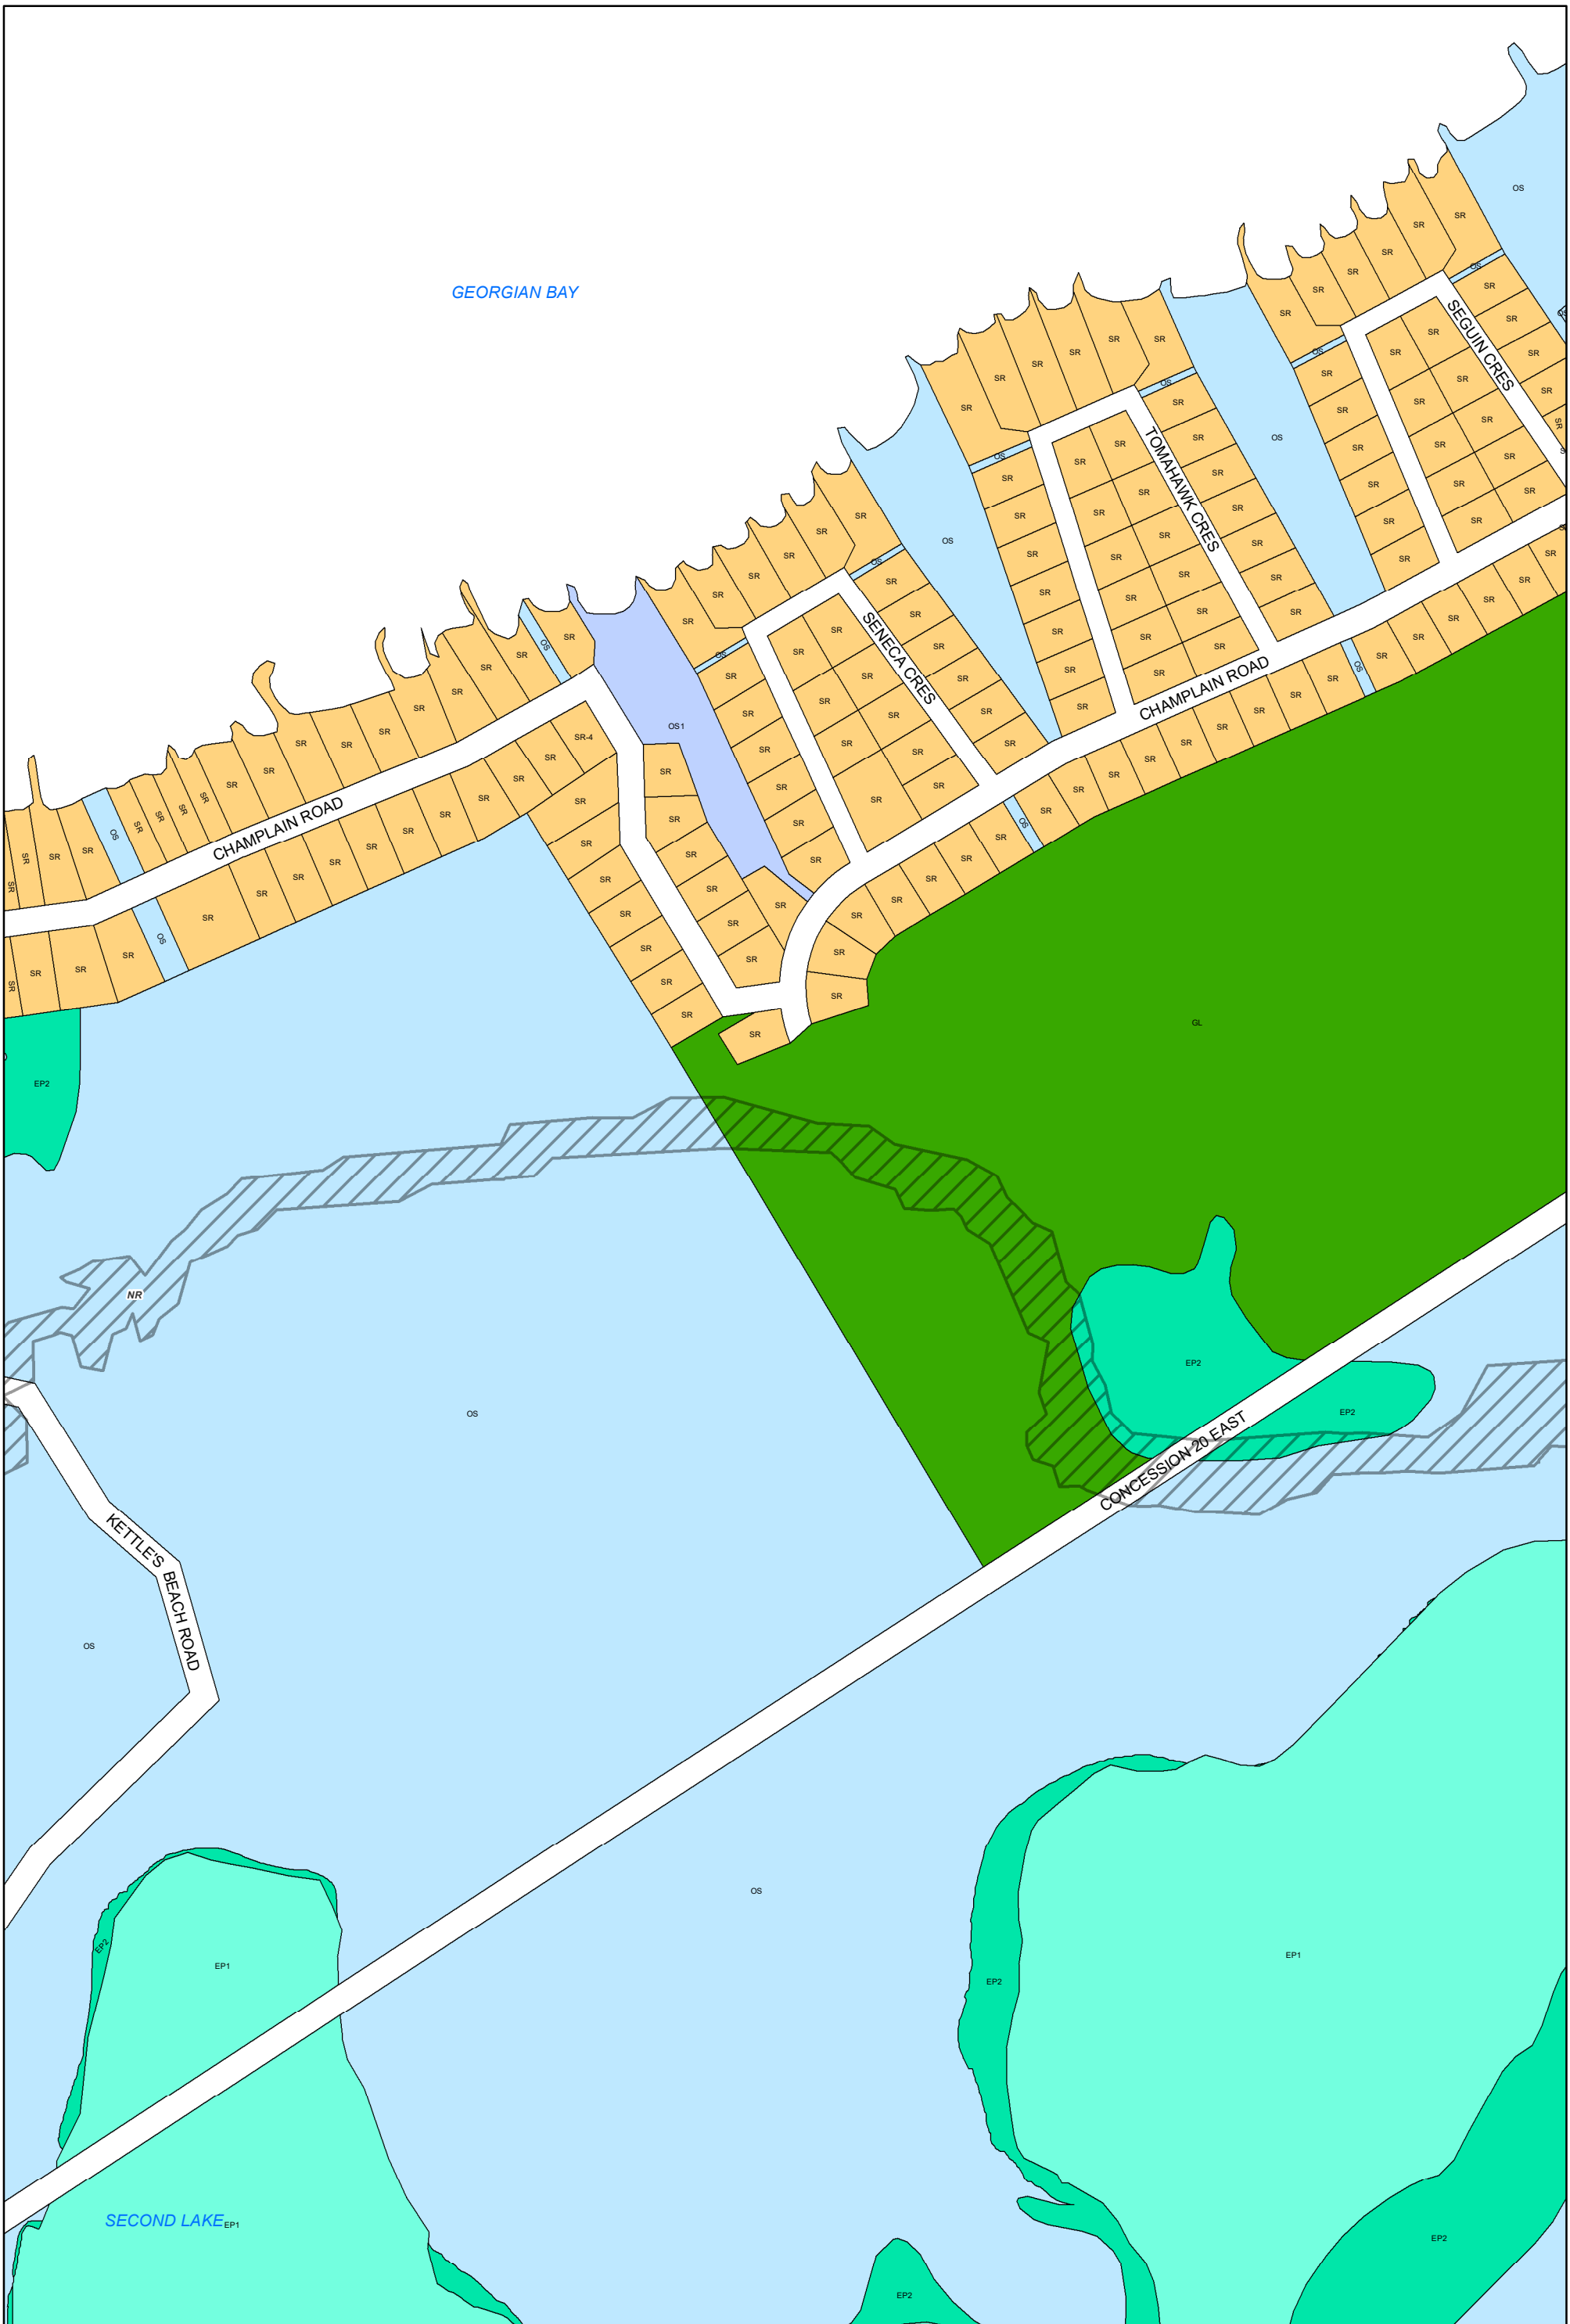

GEORGIAN BAY

This map, either in whole or in part, may not be reproduced without the written authority from the County of Simcoe. Copyright County of Simcoe Land Information Network Cooperative © LINC 2025. Produced (in part) under licence from © Teranet Enterprises Inc. and its suppliers all rights reserved, and Members of the Ontario Geospatial Data Exchange. This map is not a plan survey. For information call (705)526-4204 or visit www.tiny.ca

ZONING BY-LAW 22-075
SCHEDULE A
MAP 36

Legend

A	EP1	HC	LSR	OS1	RU	NR Overlay Zone
A1	EP2	HE	MAR	RC	SC	HA Overlay Zone
CR	FD	HR	MC	RE	SR	ICA Overlay Zone
EA	GL	I	OS	RR	WD	WHPA Overlay Zone

1:4,500

Enacted by Council: October 12, 2022
Consolidated: January 10, 2025