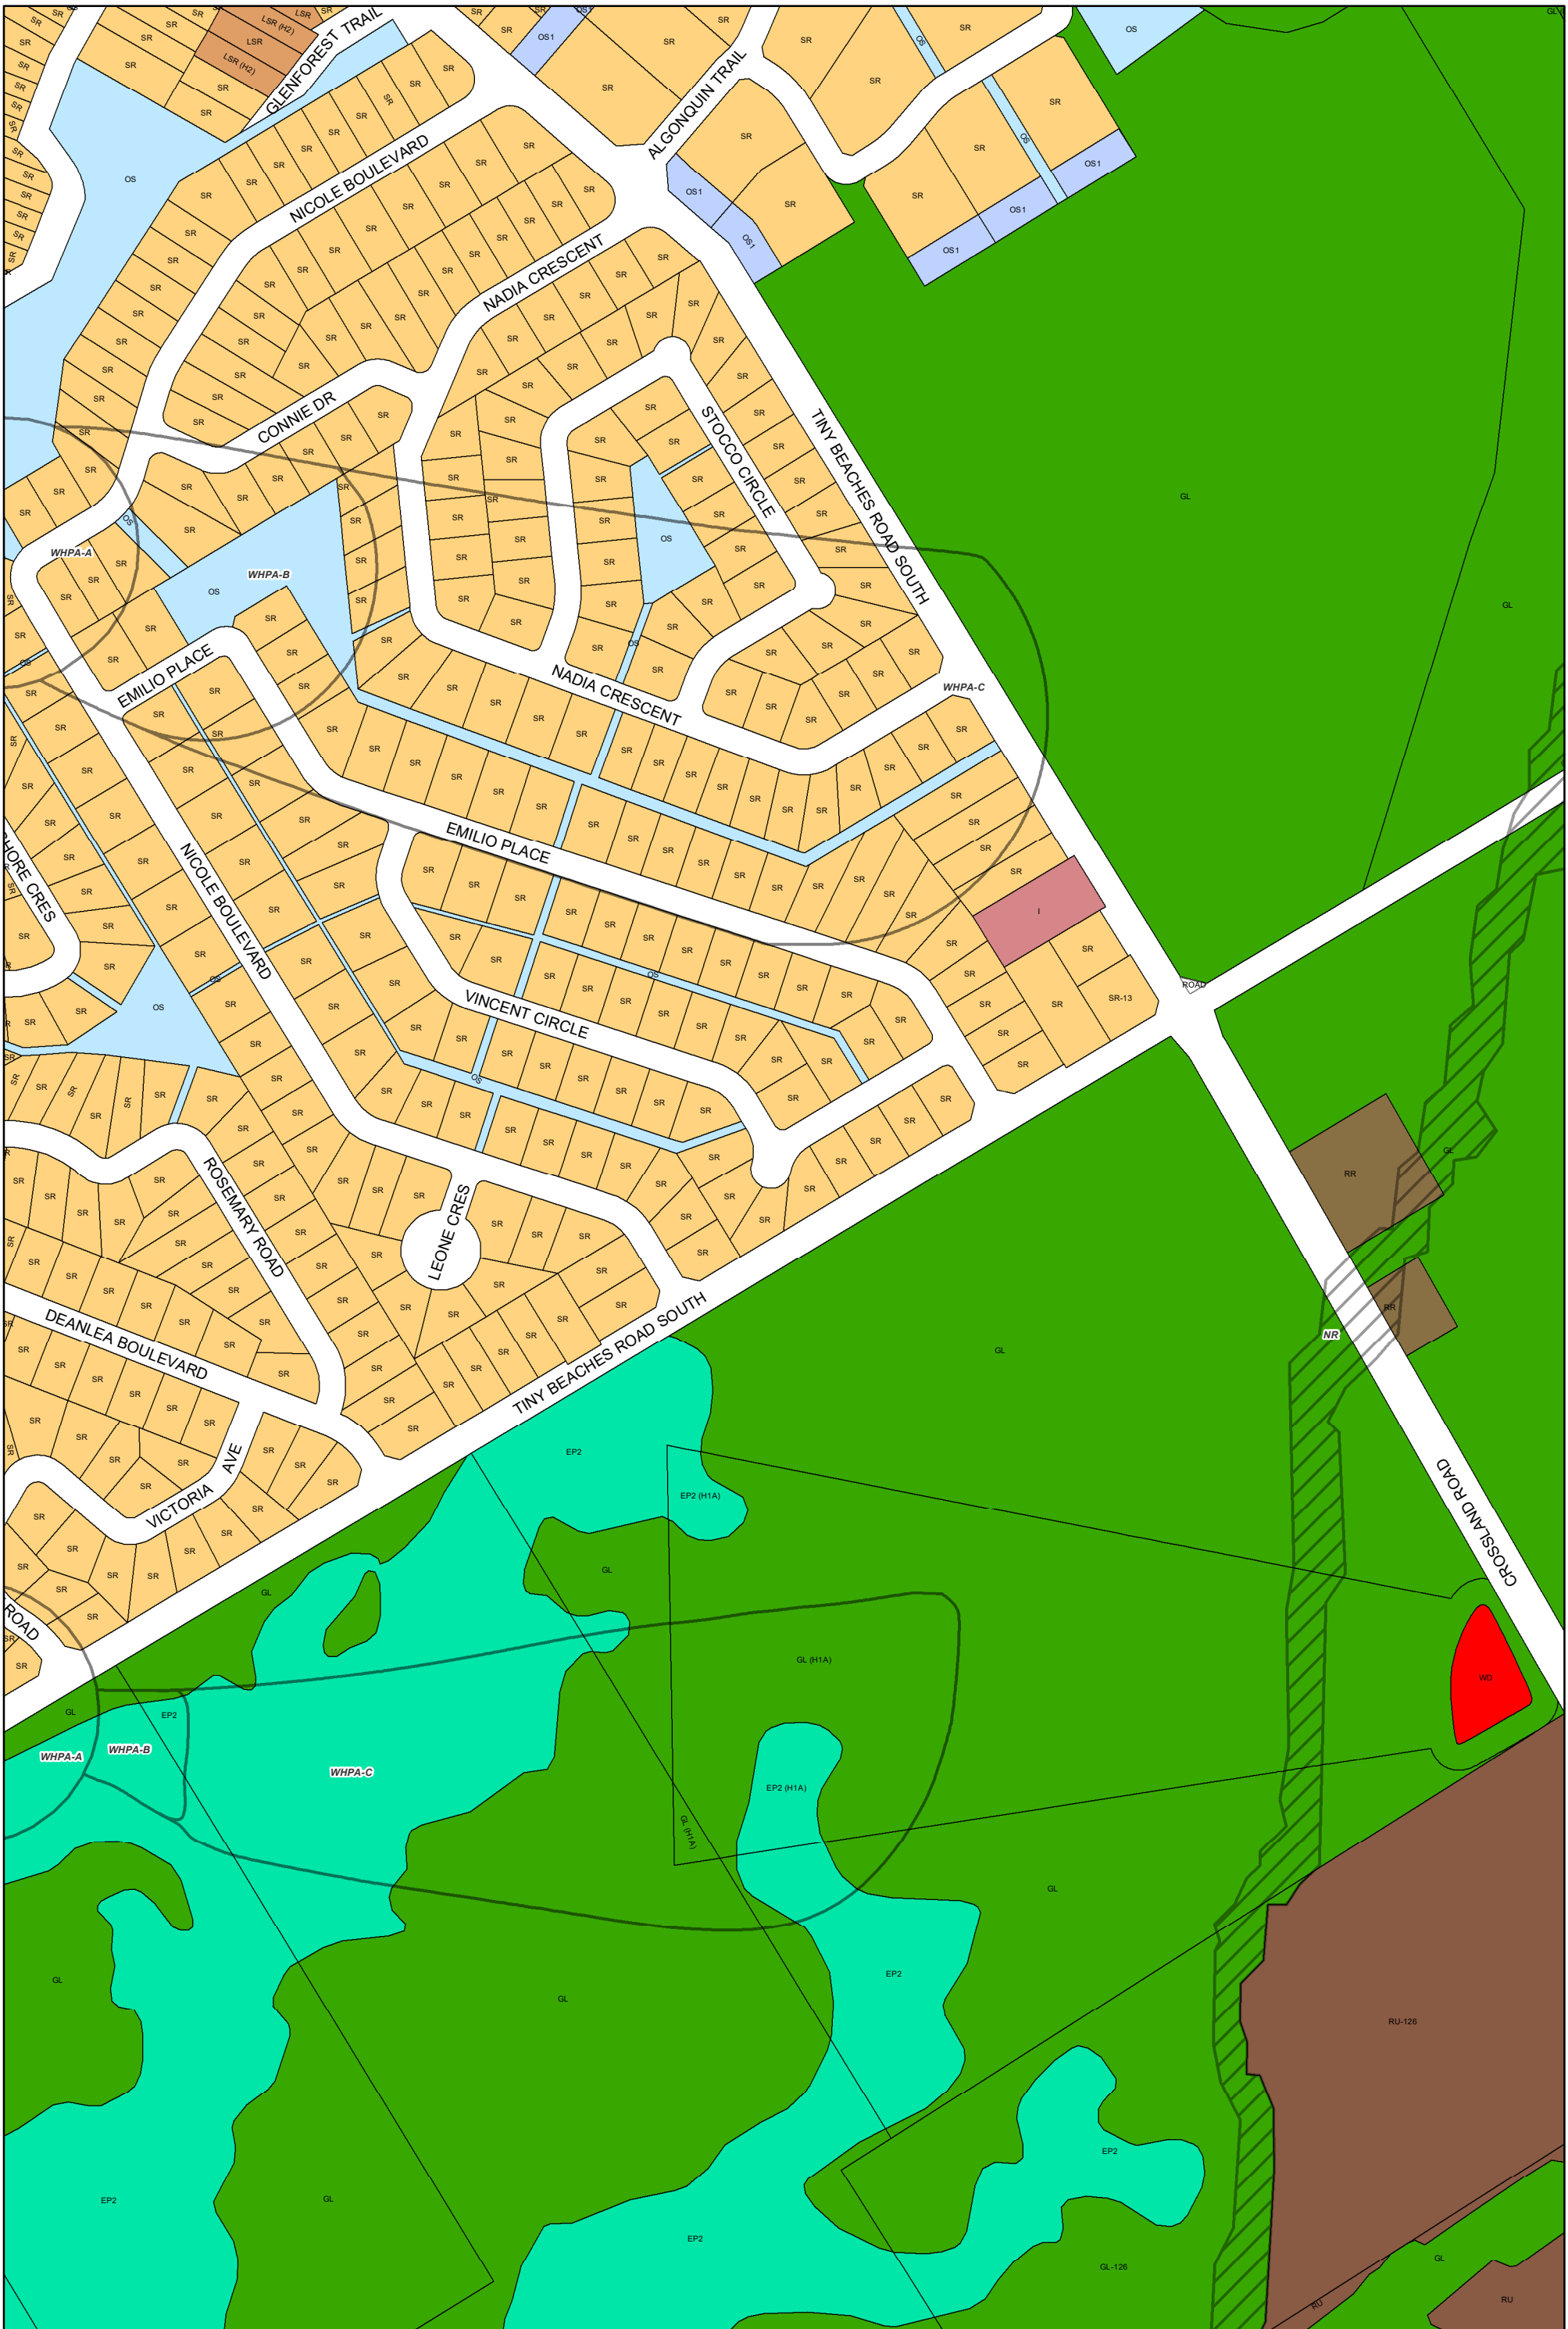

This map, either in whole or in part, may not be reproduced without the written authority from the County of Simcoe. Copyright County of Simcoe Land Information Network Cooperative © LINC 2025. Produced (in part) under licence from © Teranet Enterprises Inc. and its suppliers all rights reserved, and Members of the Ontario Geospatial Data Exchange. This map is not a plan survey. For information call (705)526-4204 or visit www.tiny.ca

ZONING BY-LAW 22-075
SCHEDULE A
MAP 5

Legend

A	EP1	HC	LSR	OS1	RU	NR Overlay Zone
A1	EP2	HE	MAR	RC	SC	HA Overlay Zone
CR	FD	HR	MC	RE	SR	ICA Overlay Zone
EA	GL	I	OS	RR	WD	WHPA Overlay Zone

1:4,500

Enacted by Council: October 12, 2022
Consolidated: January 10, 2025