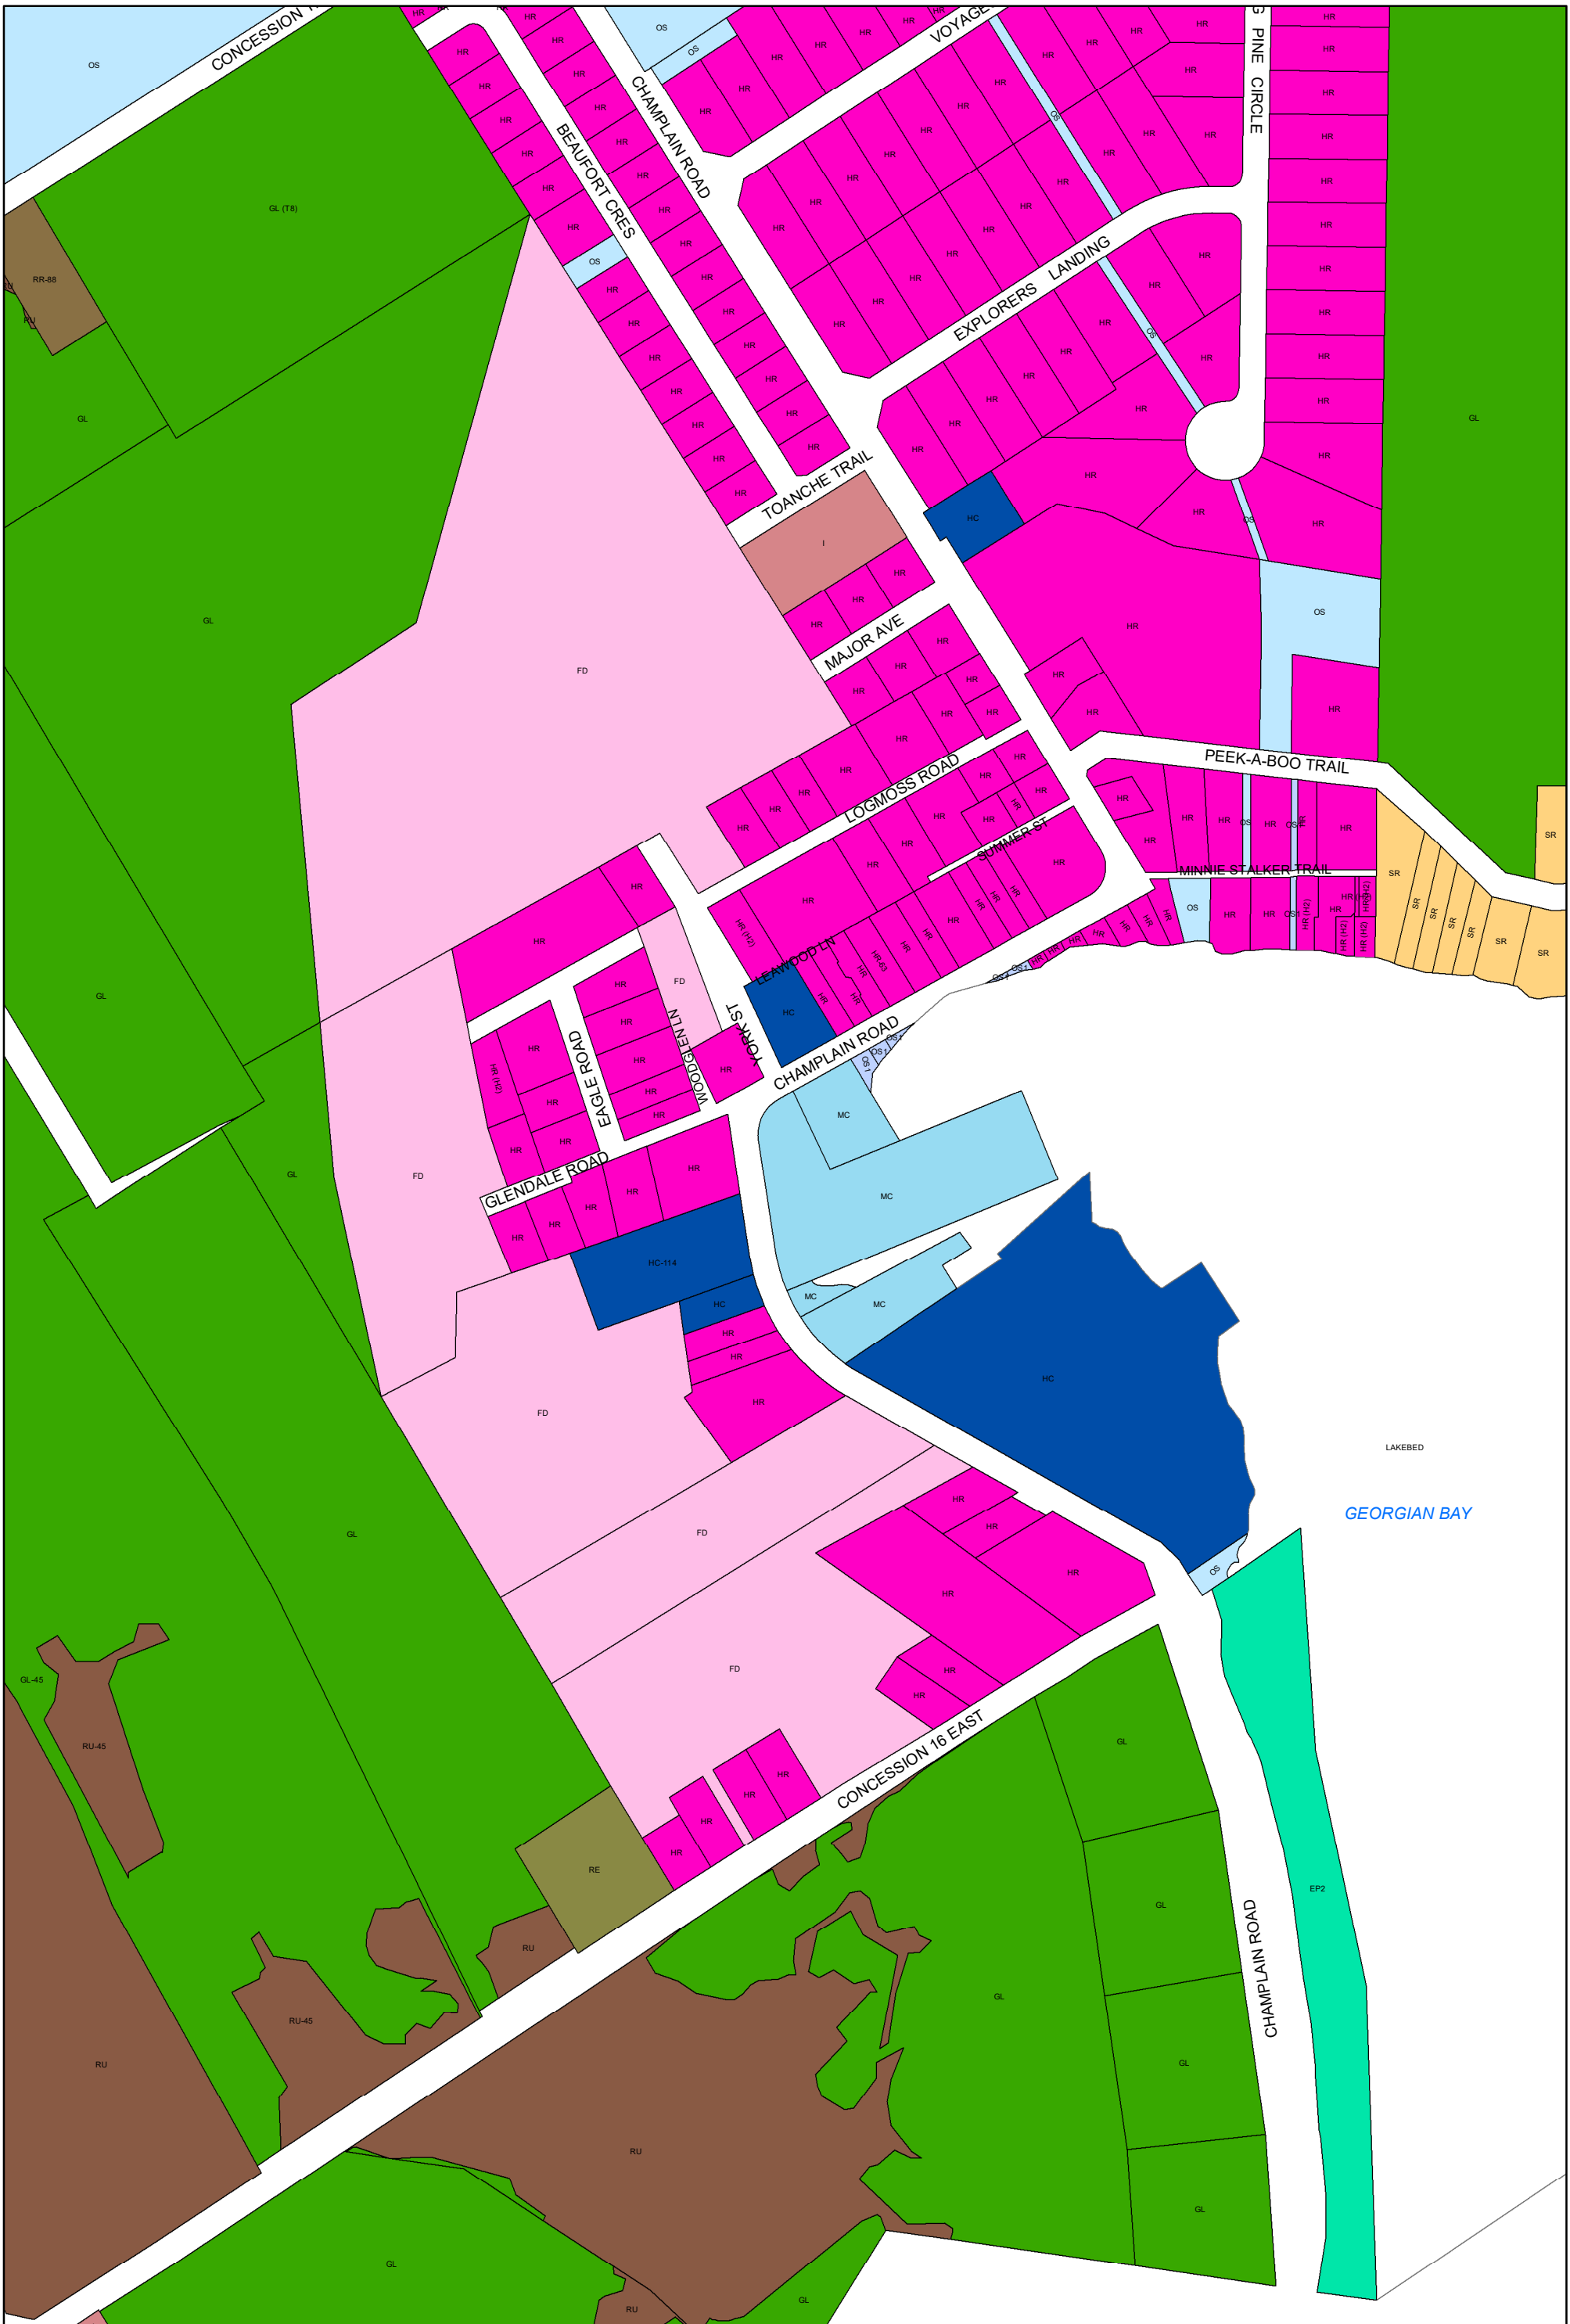

This map, either in whole or in part, may not be reproduced without the written authority from the County of Simcoe. Copyright County of Simcoe Land Information Network Cooperative © LINC 2025. Produced (in part) under licence from © Teranet Enterprises Inc. and its suppliers all rights reserved, and Members of the Ontario Geospatial Data Exchange. This map is not a plan survey. For information call (705)526-4204 or visit www.tiny.ca

ZONING BY-LAW 22-075
SCHEDULE A
MAP 45

Legend

A	EP1	HC	LSR	OS1	RU	NR Overlay Zone
A1	EP2	HE	MAR	RC	SC	HA Overlay Zone
CR	FD	HR	MC	RE	SR	ICA Overlay Zone
EA	GL	I	OS	RR	WD	WHPA Overlay Zone

1:4,500

Enacted by Council: October 12, 2022
Consolidated: January 10, 2025