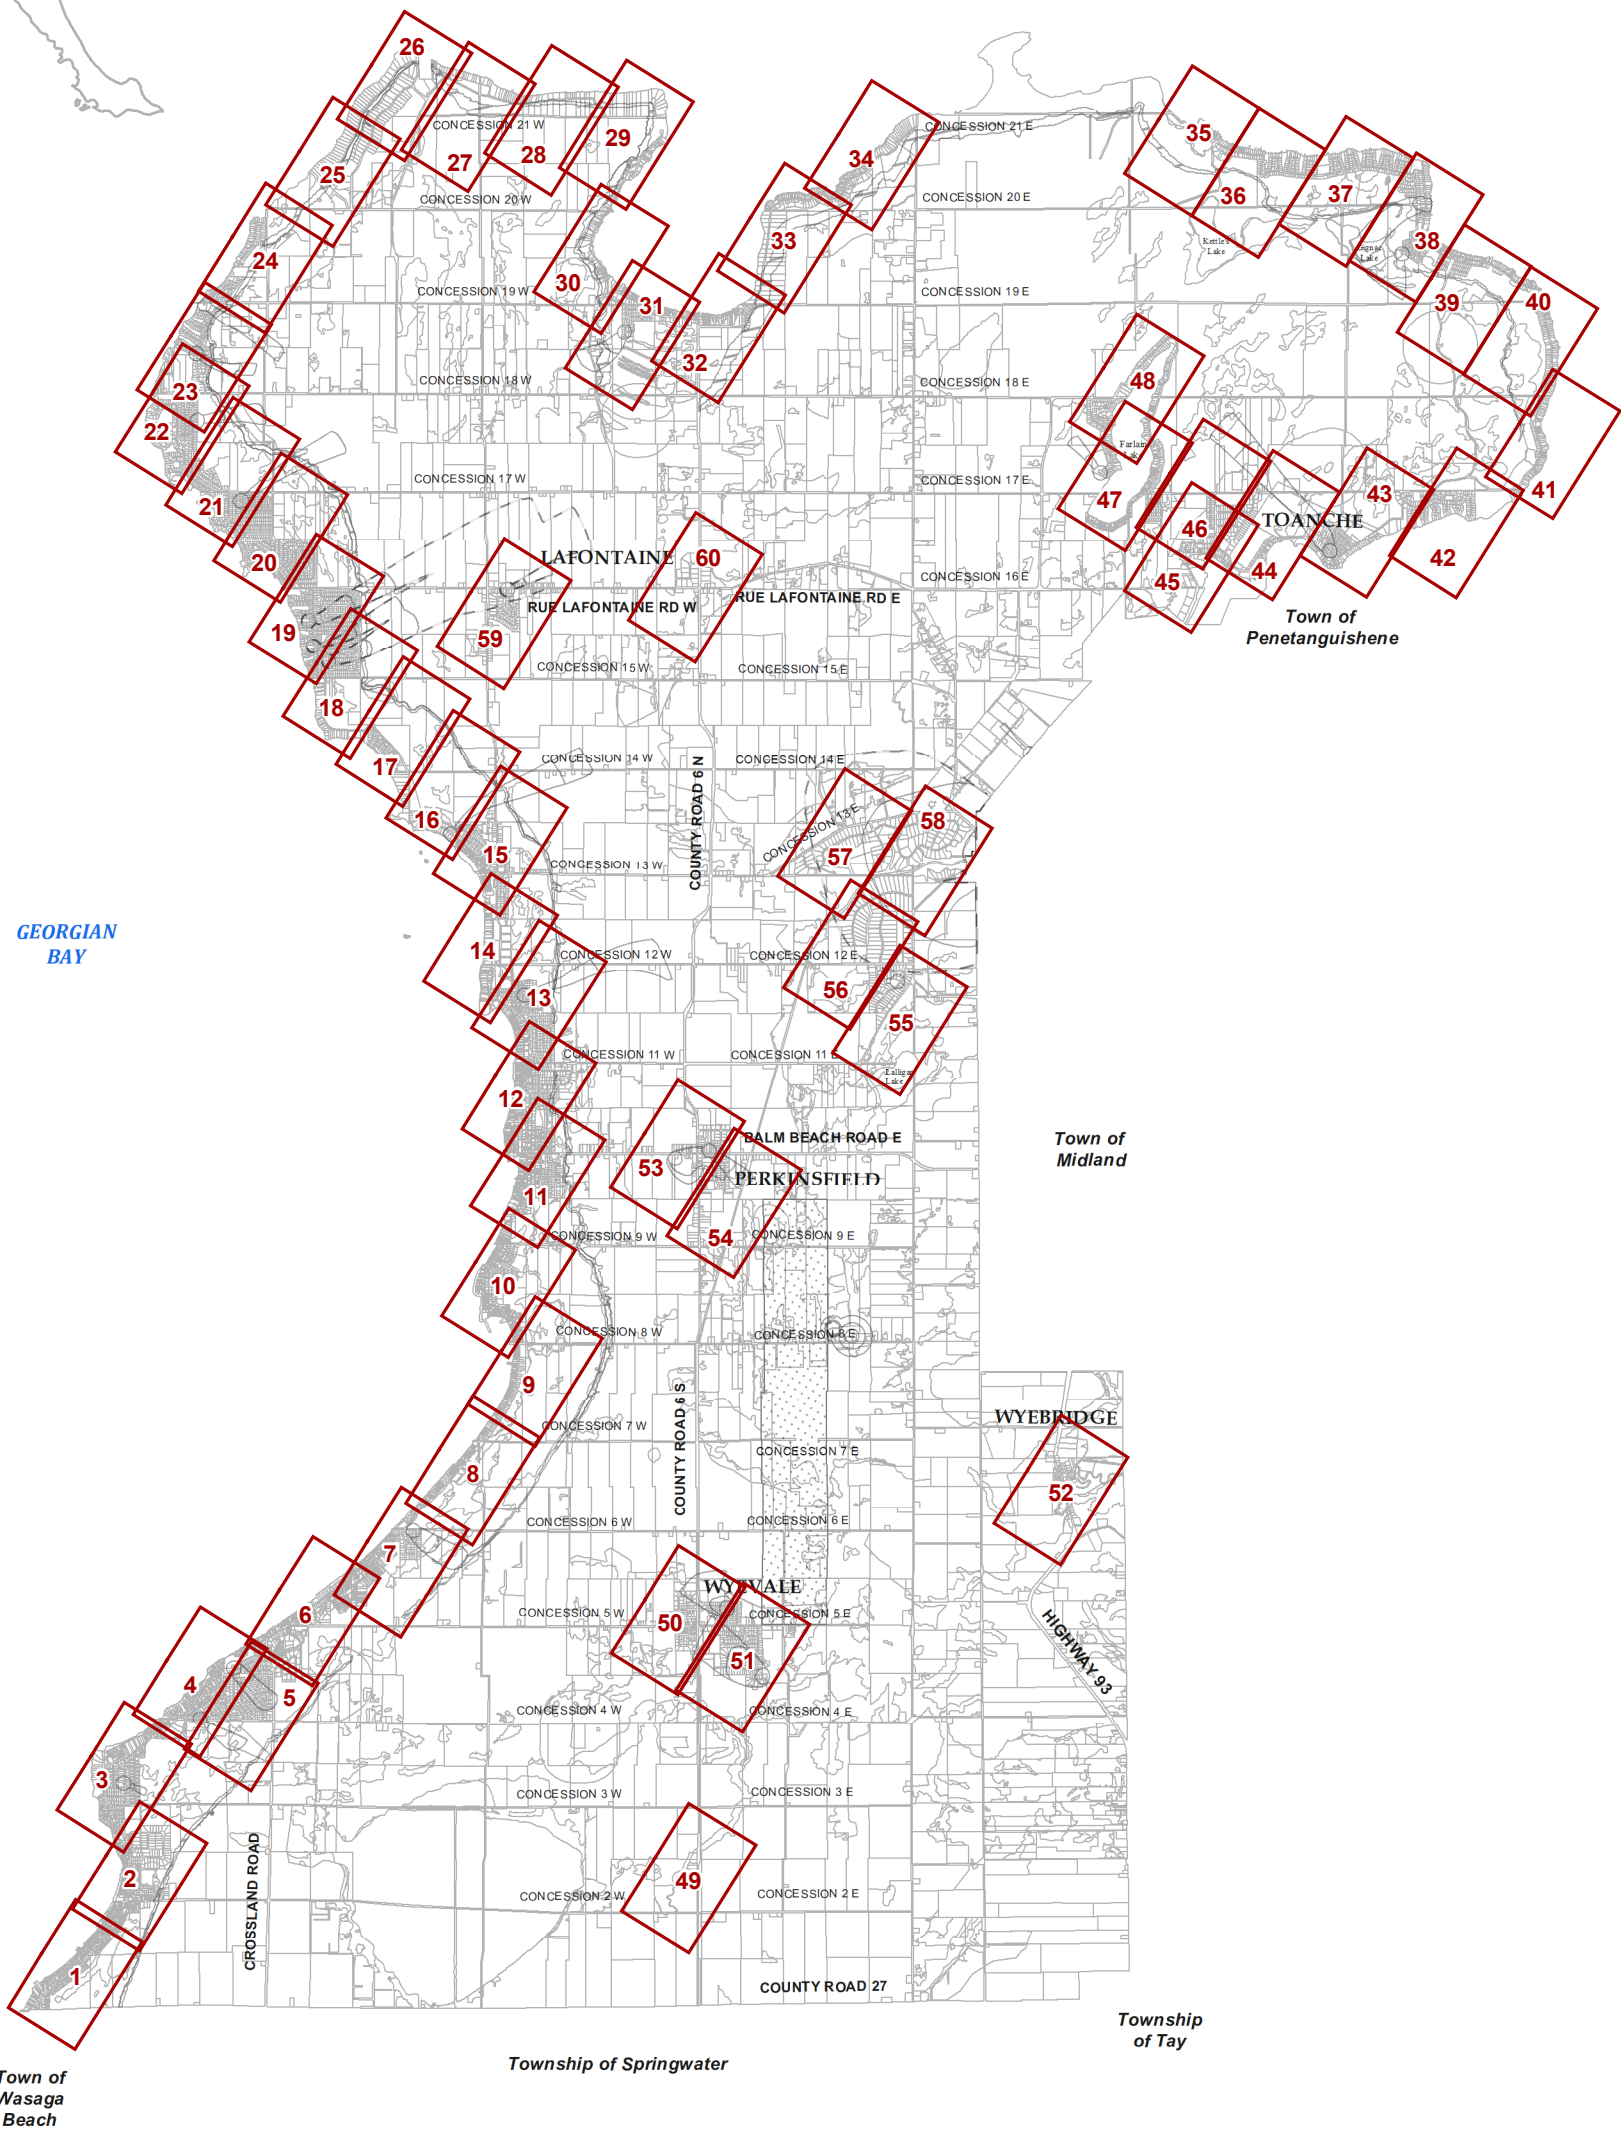

GEORGIAN BAY