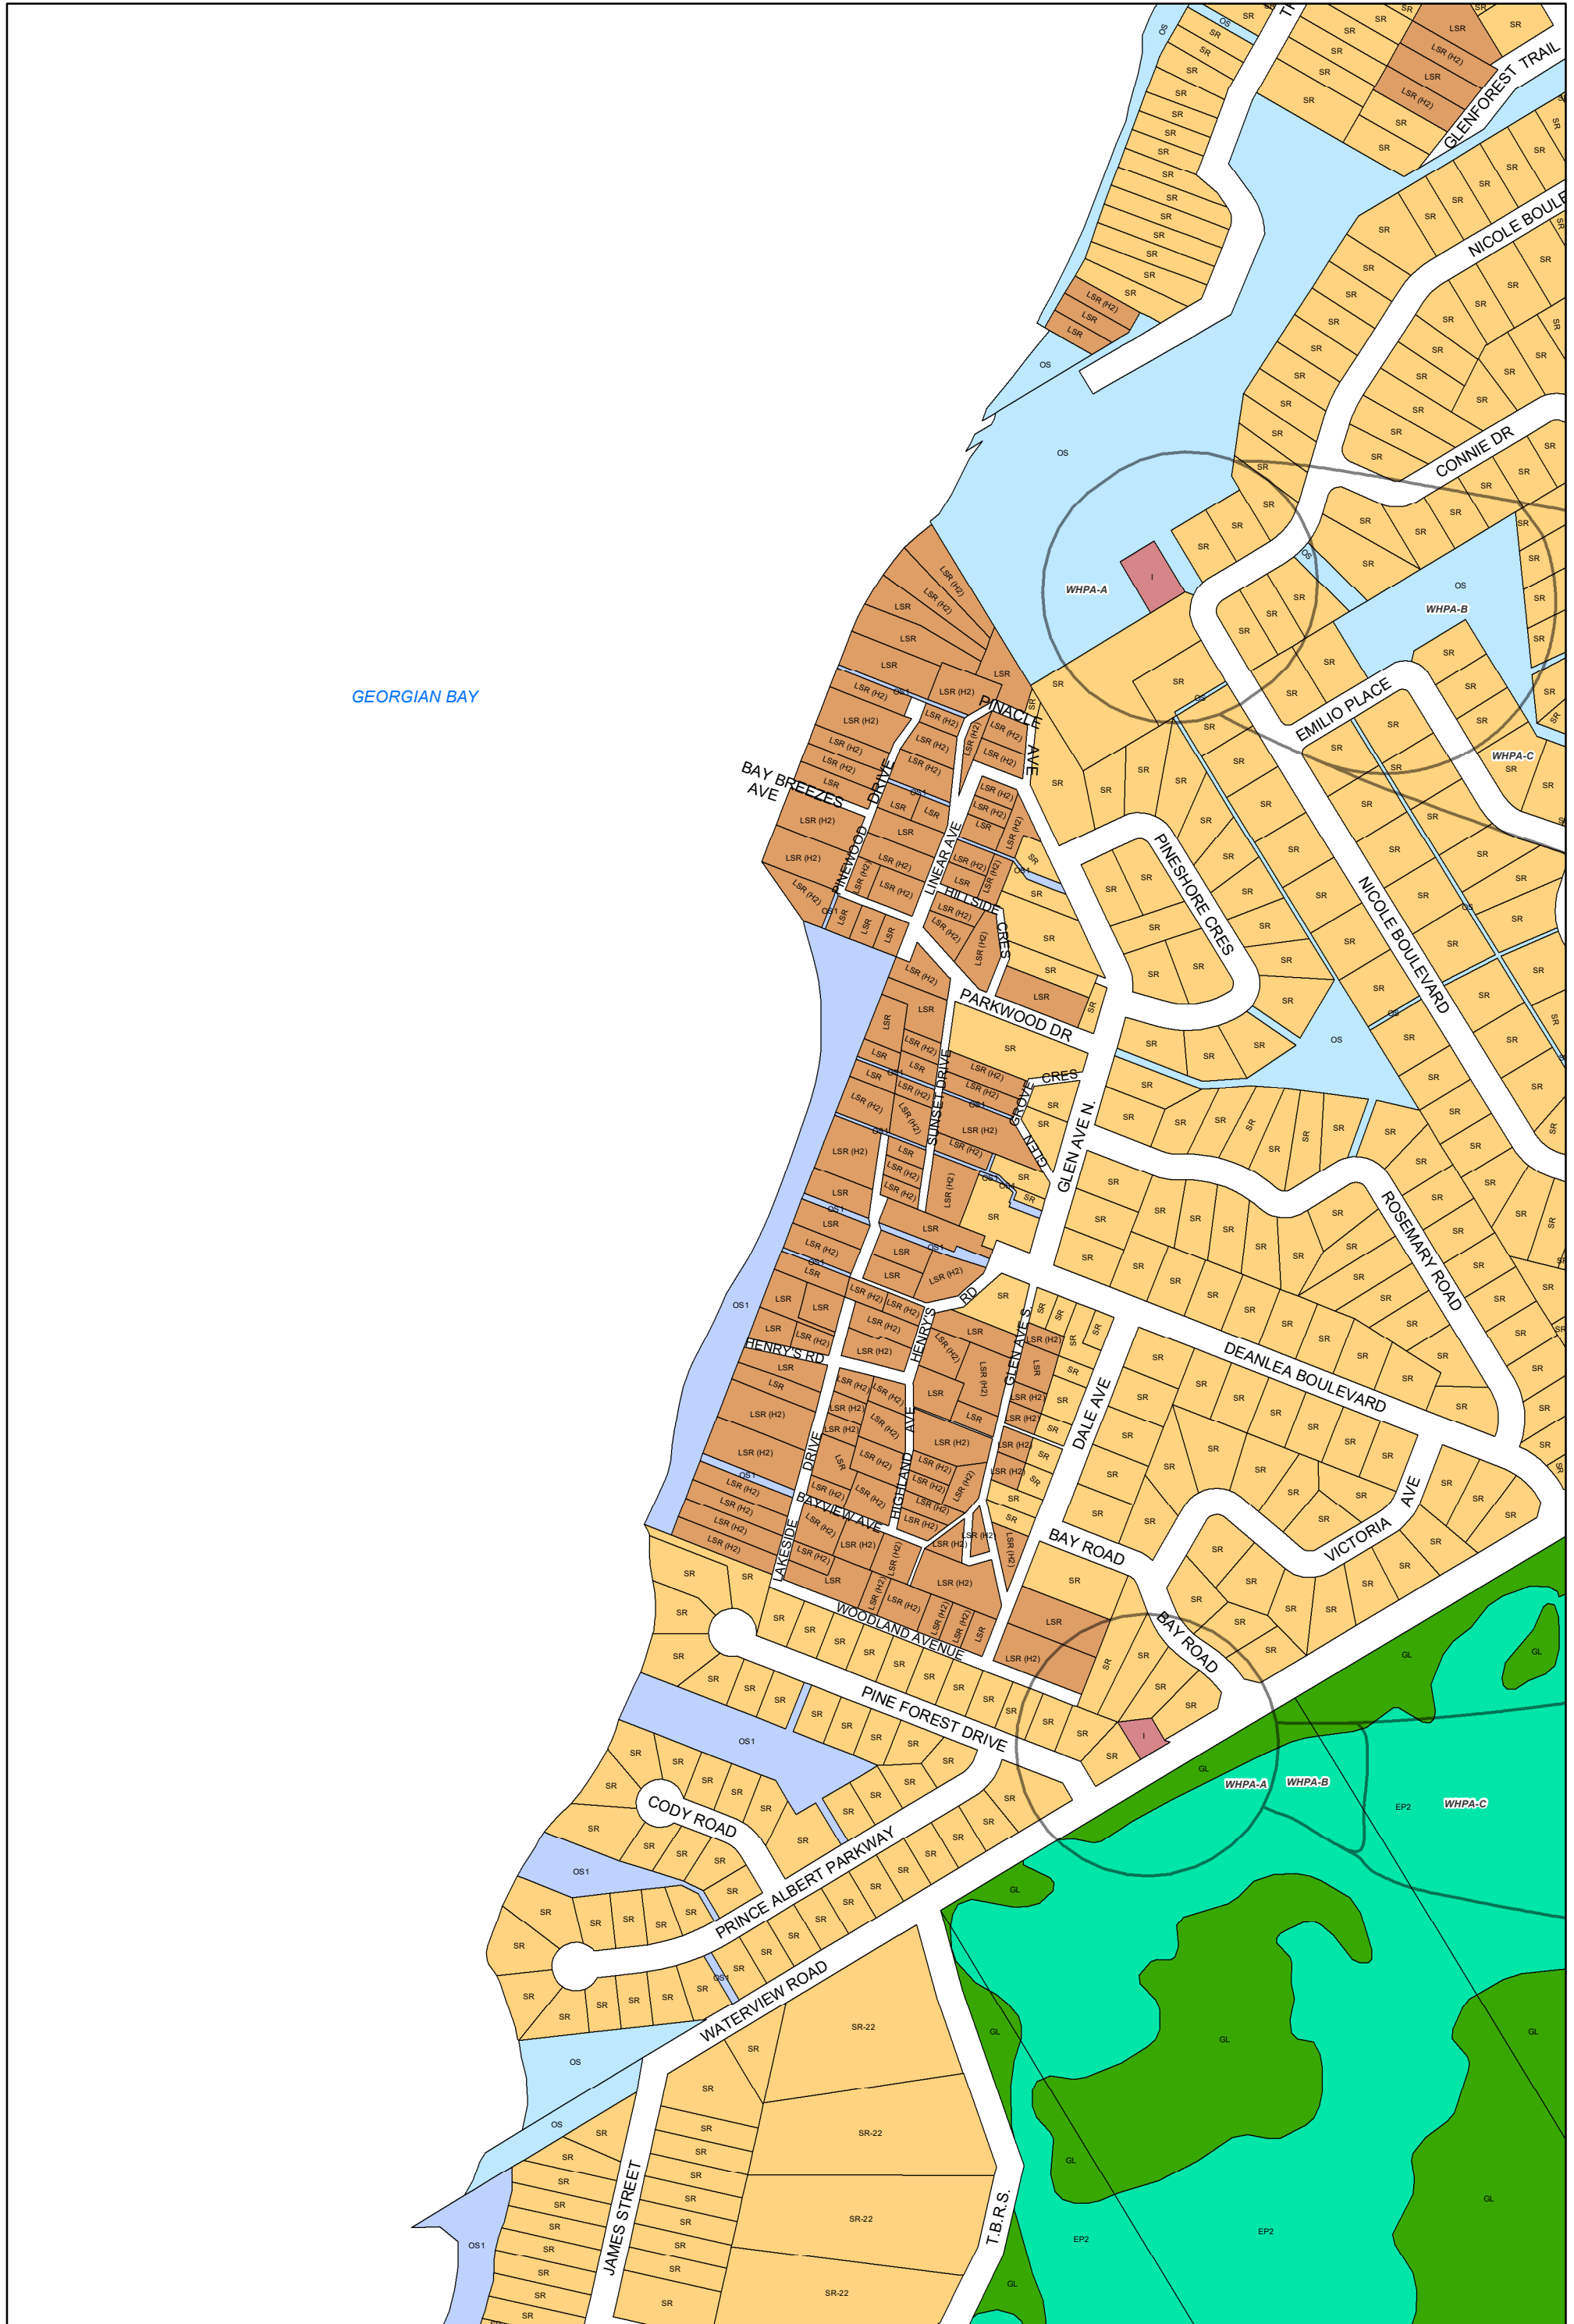

GEORGIAN BAY

This map, either in whole or in part, may not be reproduced without the written authority from the County of Simcoe. Copyright © LINC 2025. Produced (in part) under licence from © Teranet Enterprises Inc. and its suppliers all rights reserved, and Members of the Ontario Geospatial Data Exchange. This map is not a plan survey. For information call (705)526-4204 or visit www.tiny.ca

ZONING BY-LAW 22-075
SCHEDULE A
MAP 4

Legend

A	EP1	HC	LSR	OS1	RU	NR Overlay Zone
A1	EP2	HE	MAR	RC	SC	HA Overlay Zone
CR	FD	HR	MC	RE	SR	ICA Overlay Zone
EA	GL	I	OS	RR	WD	WHPA Overlay Zone

1:4,500

Enacted by Council: October 12, 2022
Consolidated: January 10, 2025