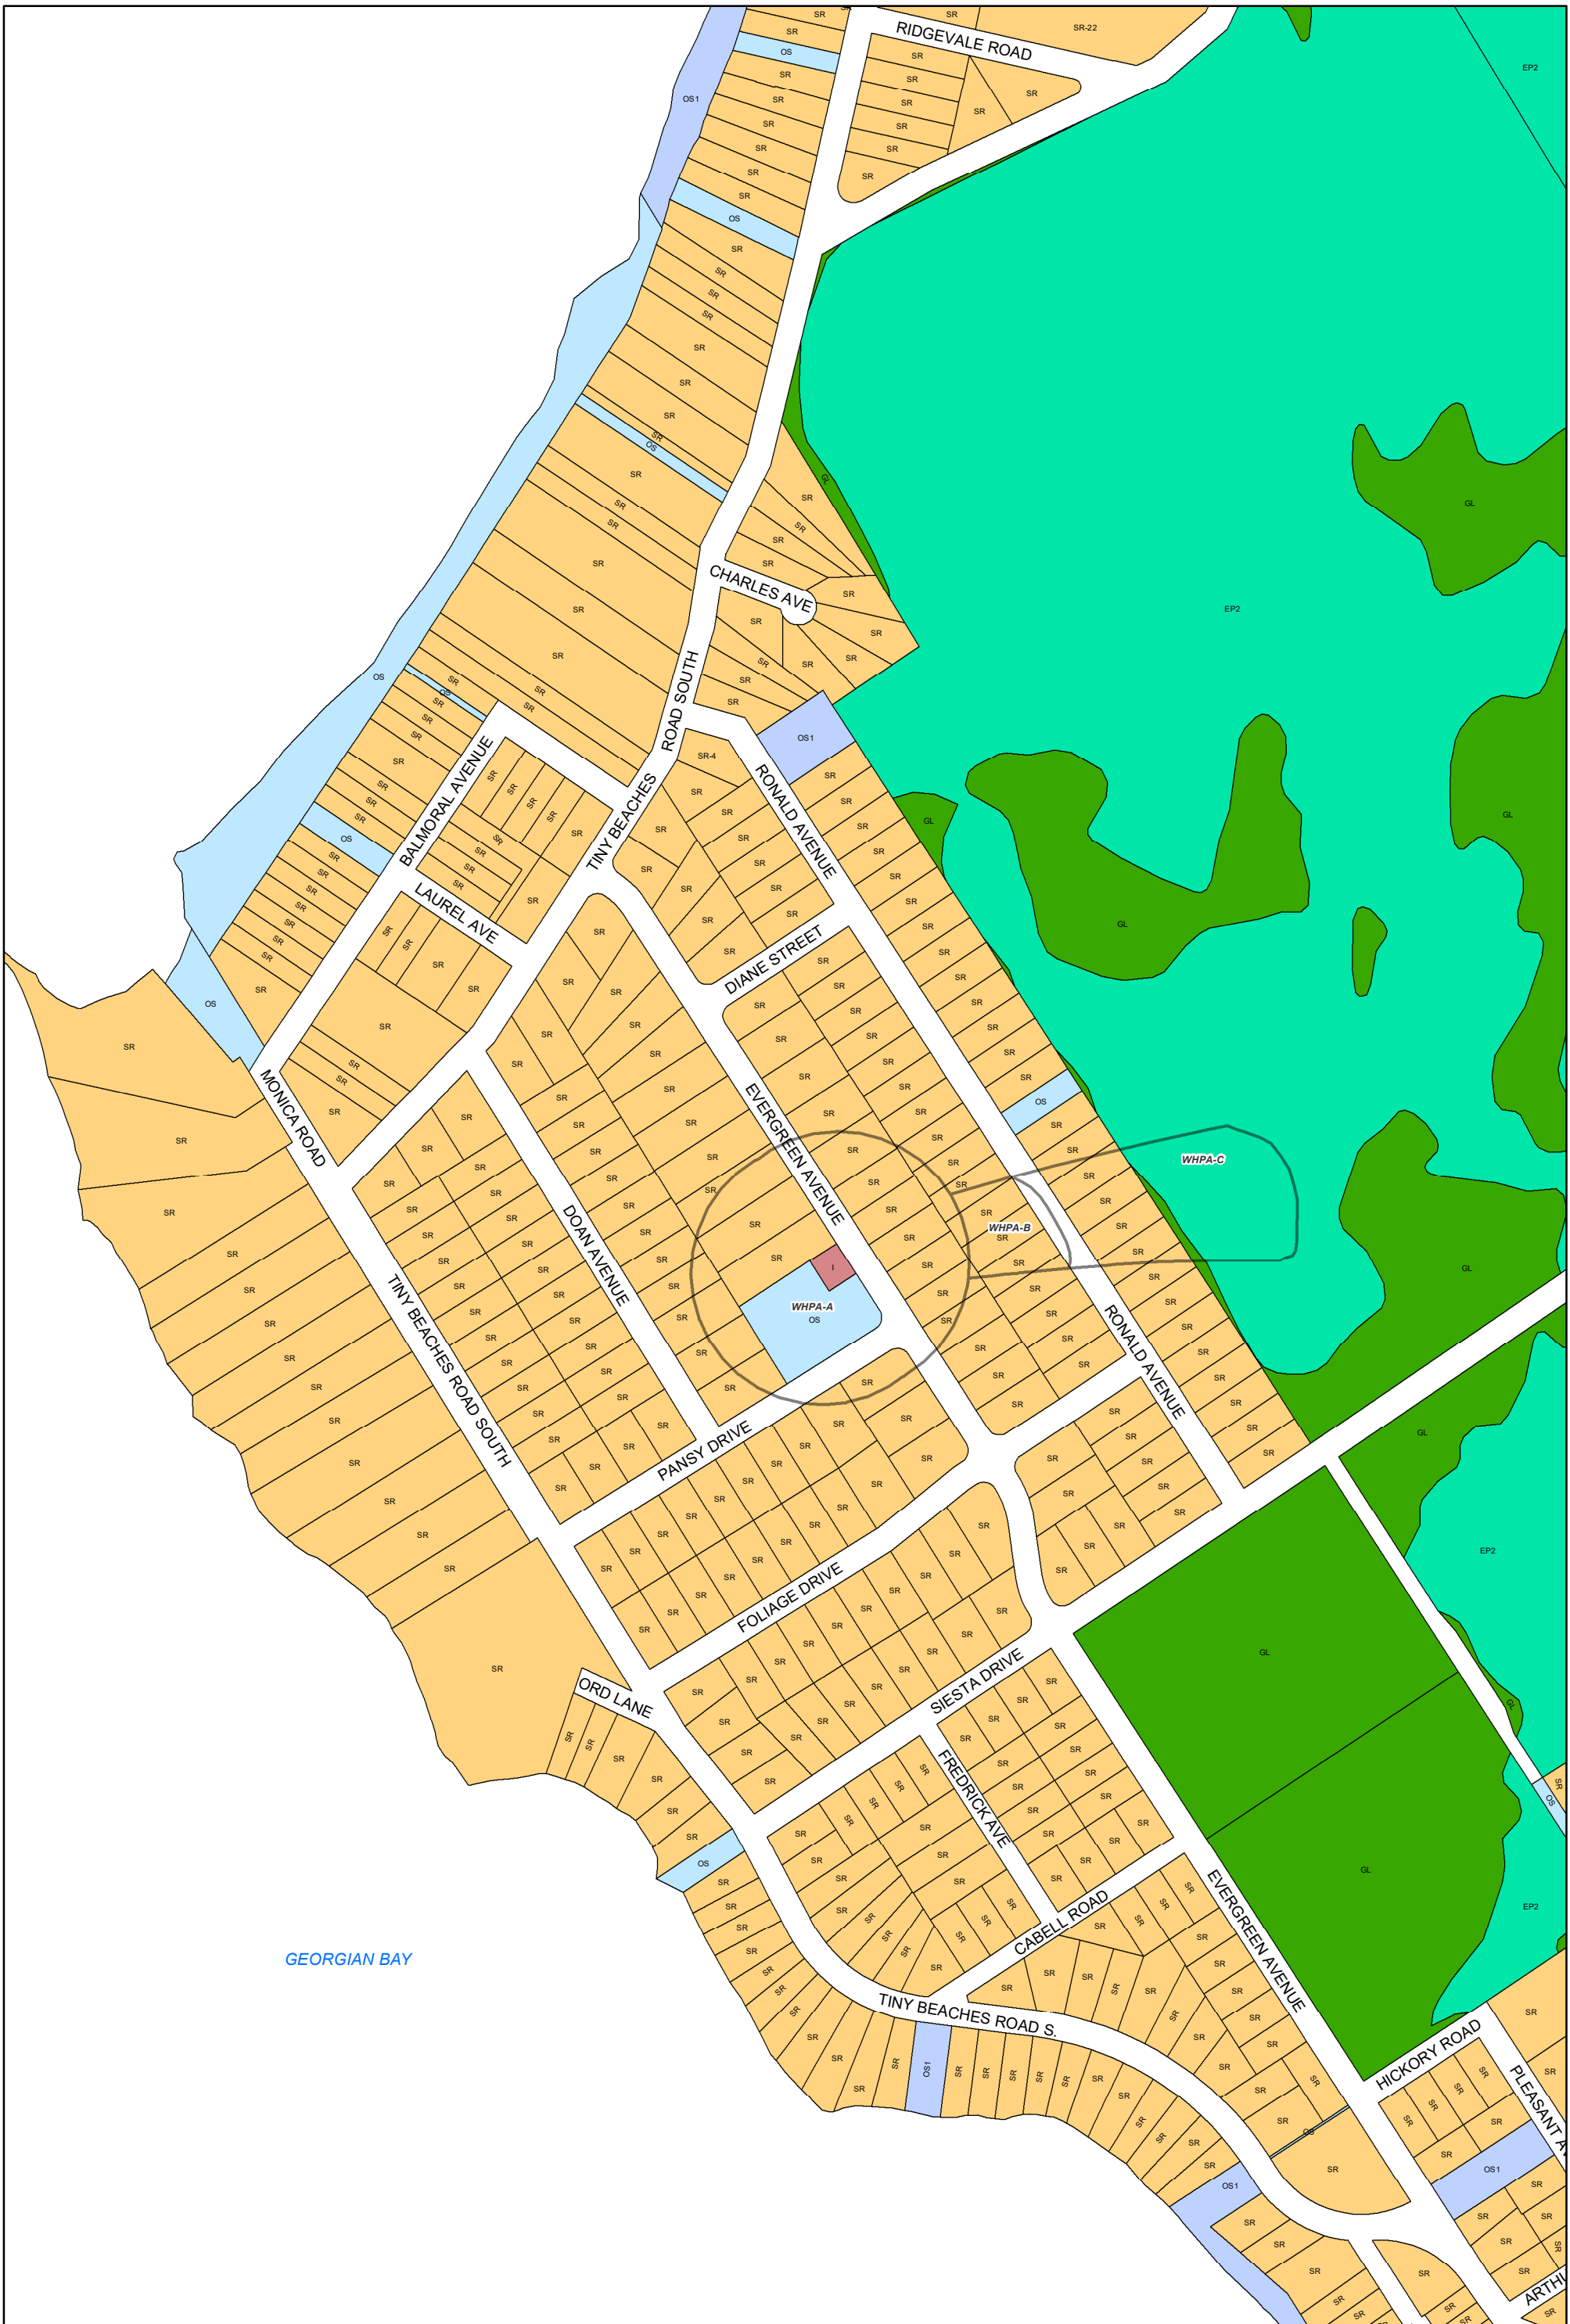

This map, either in whole or in part, may not be reproduced without the written authority from the County of Simcoe. Copyright © LINC 2025. Produced (in part) under licence from © Teranet Enterprises Inc. and its suppliers all rights reserved, and Members of the Ontario Geospatial Data Exchange. This map is not a plan survey. For information call (705)526-4204 or visit www.tiny.ca

ZONING BY-LAW 22-075
SCHEDULE A
MAP 3

Legend

A	EP1	HC	LSR	OS1	RU	NR Overlay Zone
A1	EP2	HE	MAR	RC	SC	HA Overlay Zone
CR	FD	HR	MC	RE	SR	ICA Overlay Zone
EA	GL	I	OS	RR	WD	WHPA Overlay Zone

1:4,500

Enacted by Council: October 12, 2022
Consolidated: January 10, 2025