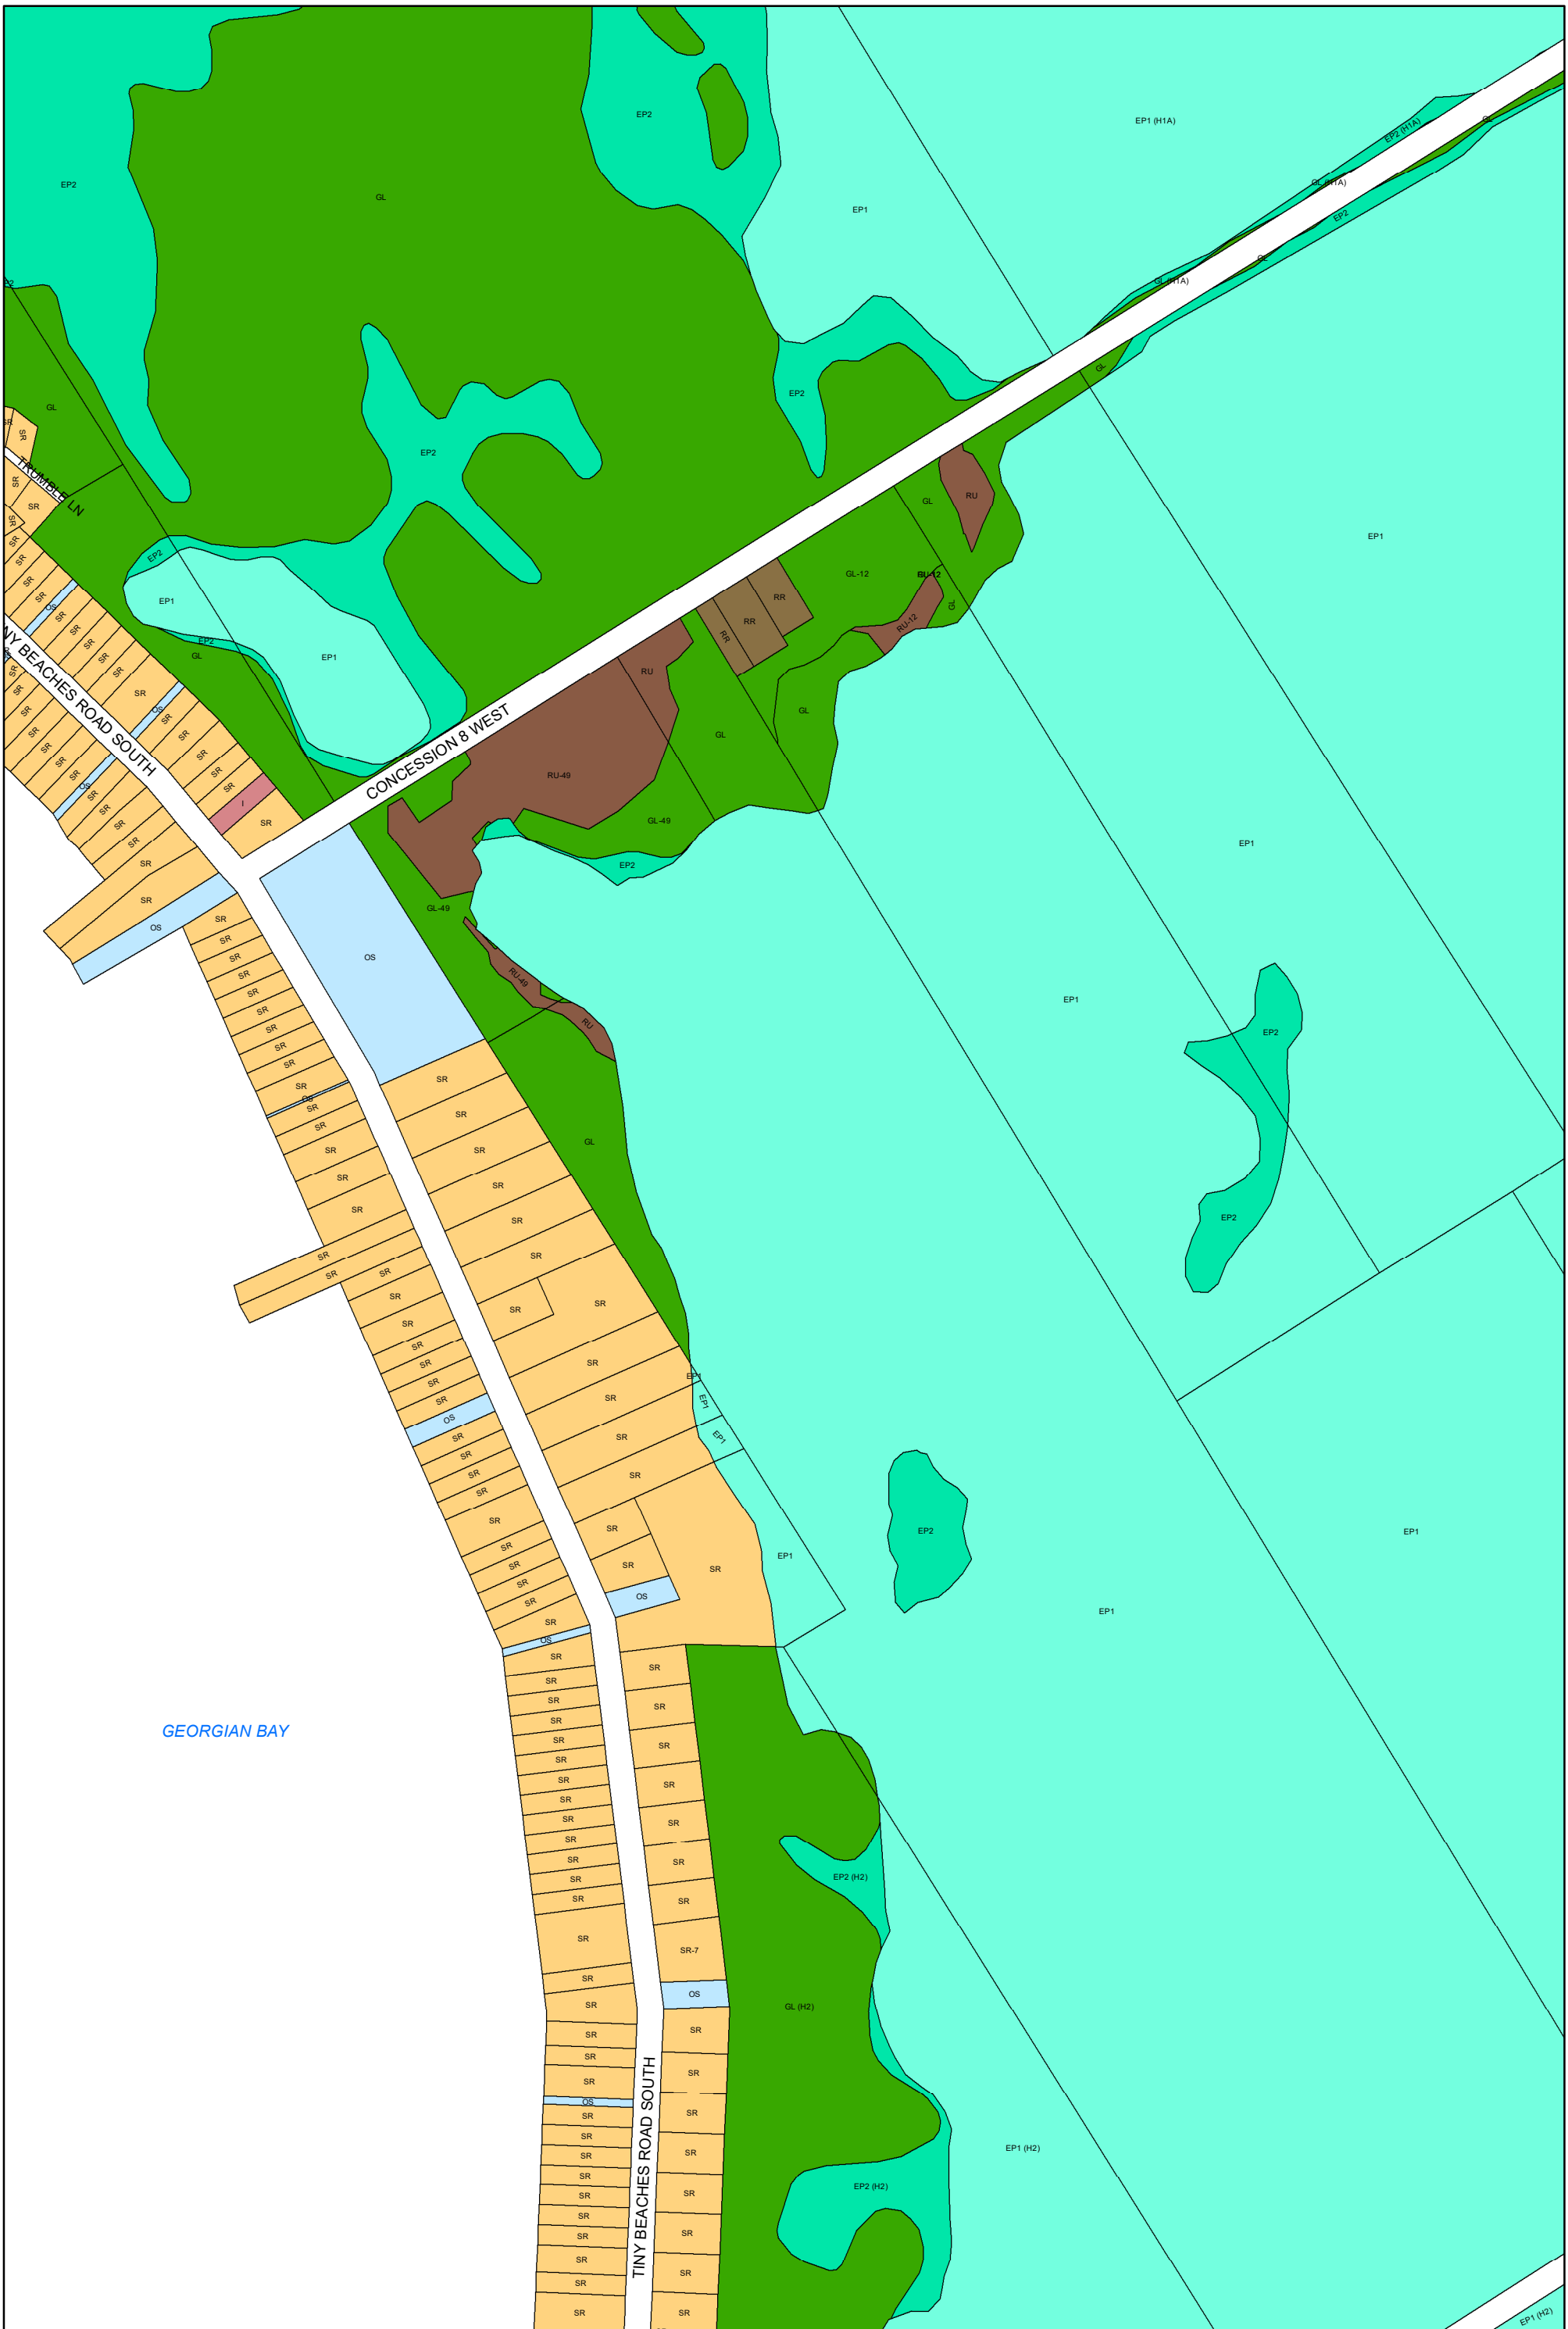

This map, either in whole or in part, may not be reproduced without the written authority from the County of Simcoe. Copyright © LINC 2025. Produced (in part) under licence from © Teranet Enterprises Inc. and its suppliers all rights reserved, and Members of the Ontario Geospatial Data Exchange. This map is not a plan survey. For information call (705)526-4204 or visit www.tiny.ca

ZONING BY-LAW 22-075
SCHEDULE A
MAP 9

Legend

A	EP1	HC	LSR	OS1	RU	NR Overlay Zone
A1	EP2	HE	MAR	RC	SC	HA Overlay Zone
CR	FD	HR	MC	RE	SR	ICA Overlay Zone
EA	GL	I	OS	RR	WD	WHPA Overlay Zone

1:4,500

Enacted by Council: October 12, 2022
Consolidated: January 10, 2025