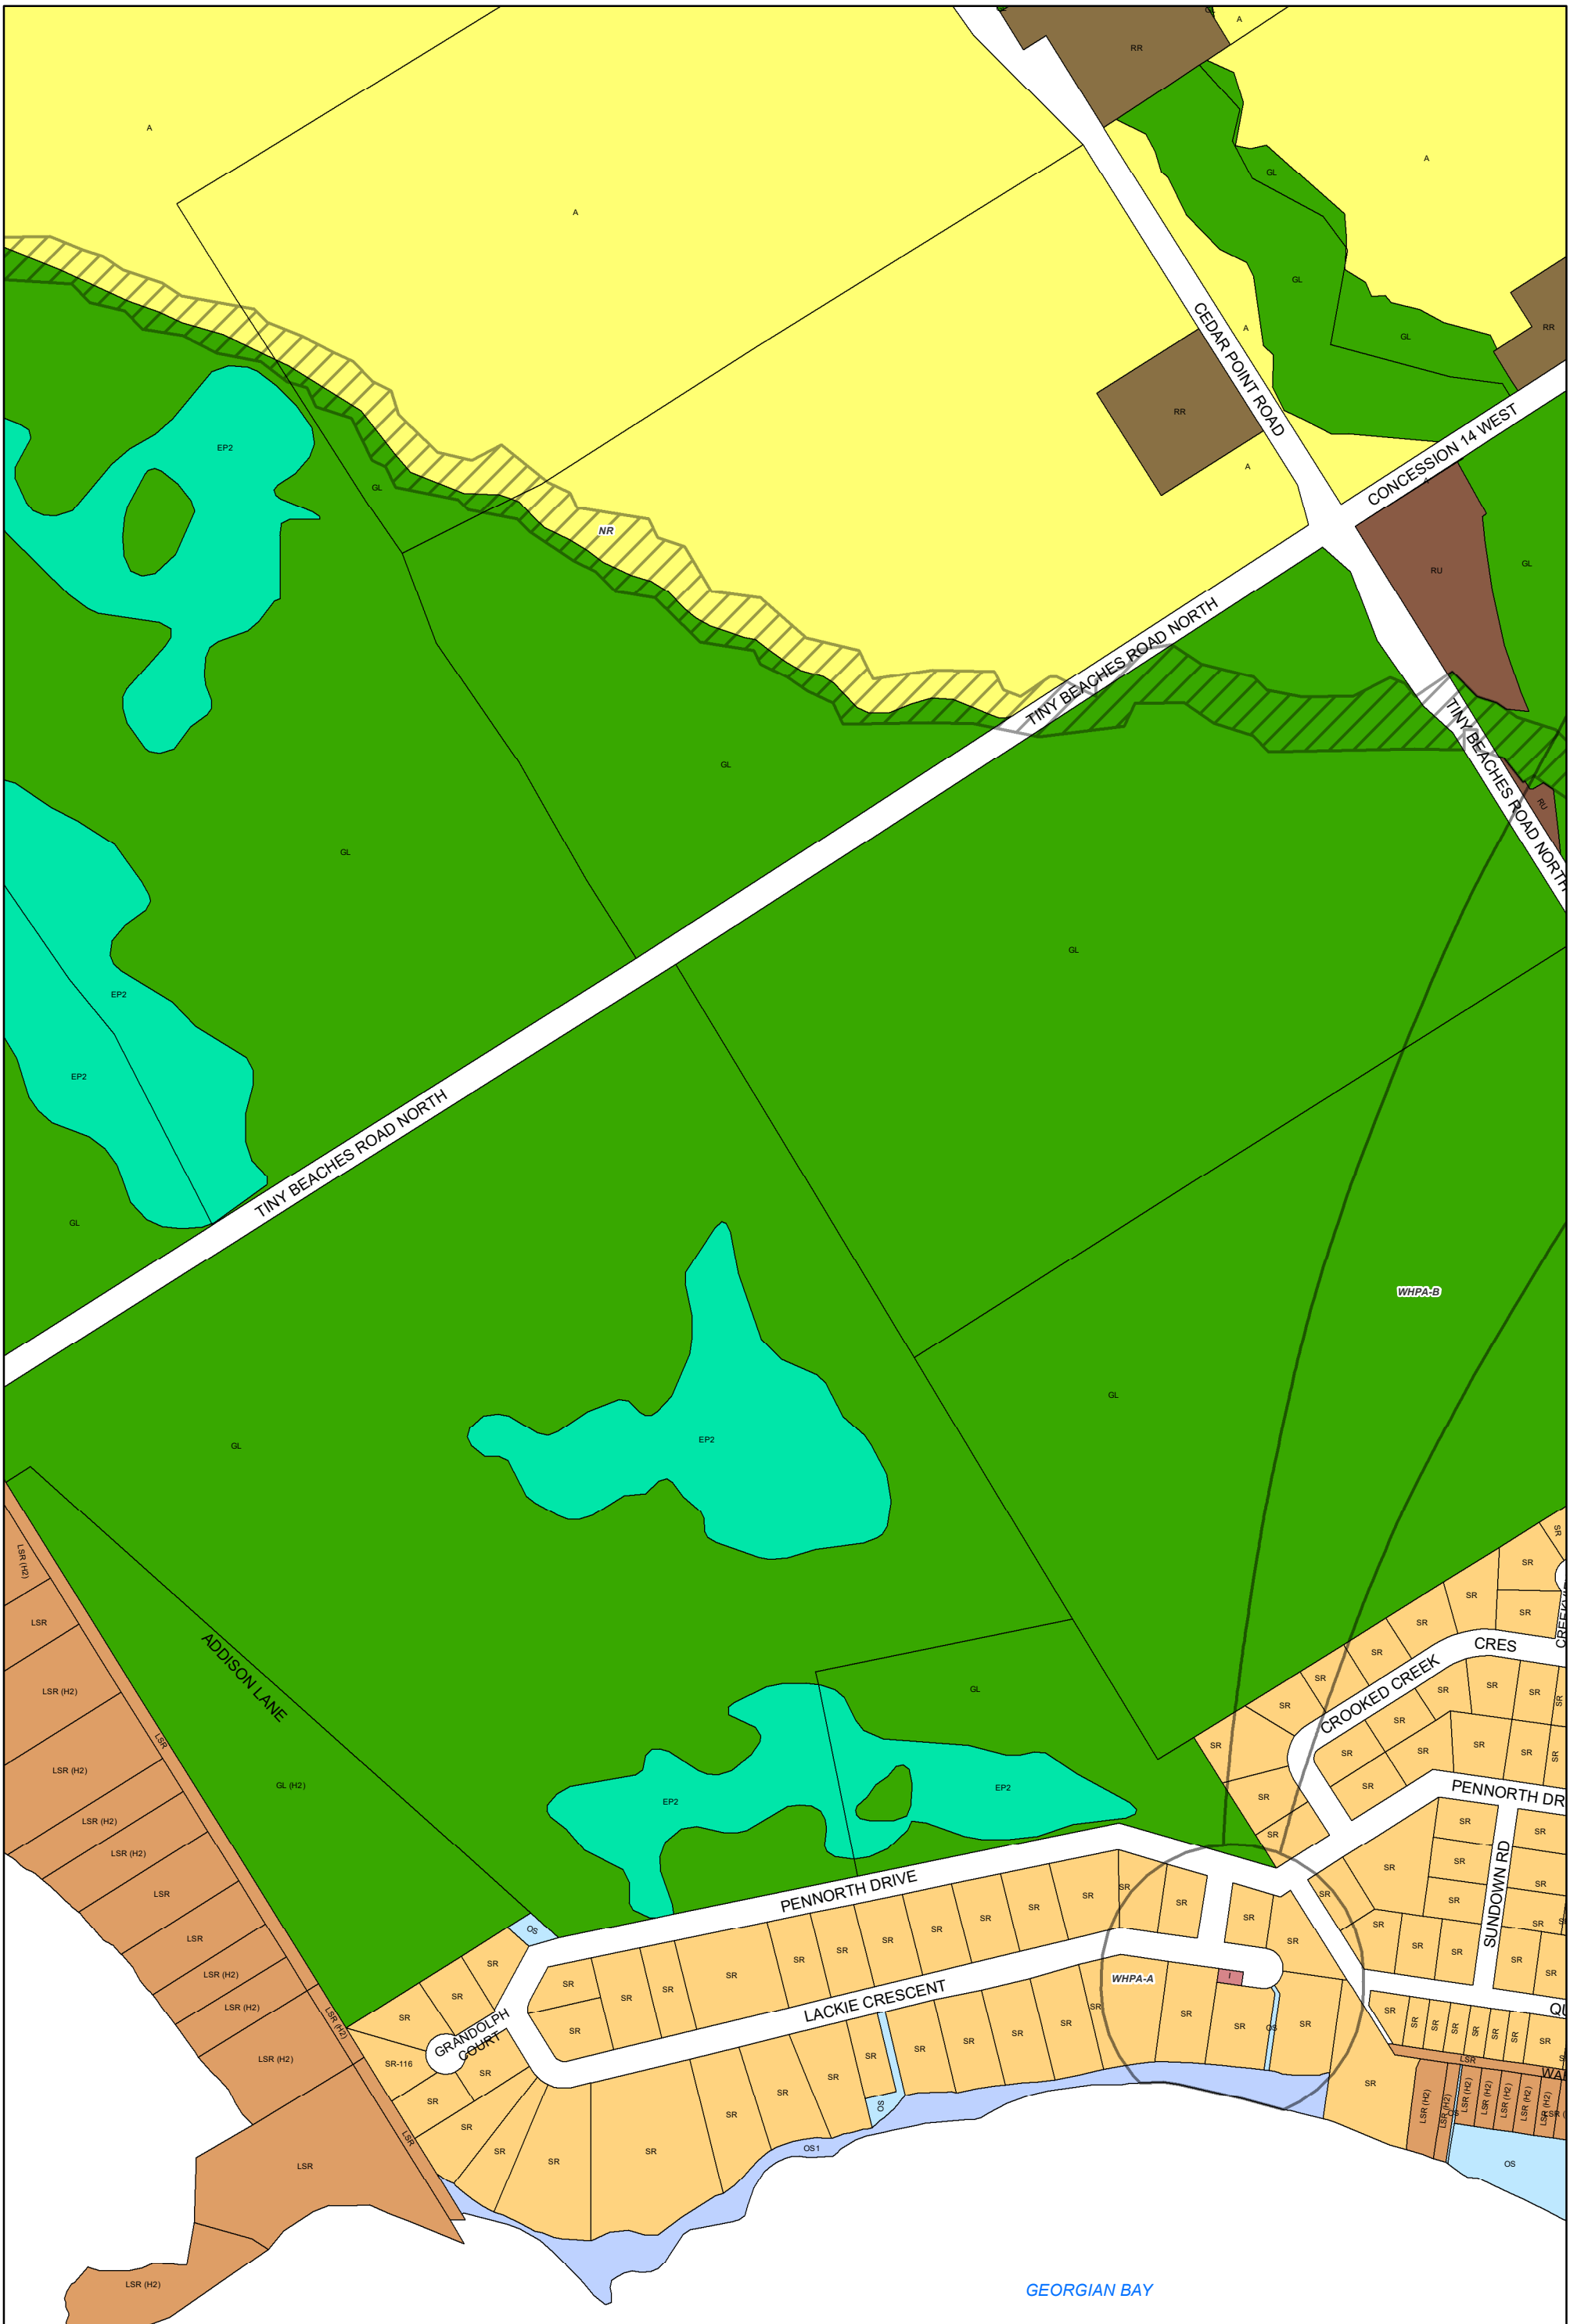

This map, either in whole or in part, may not be reproduced without the written authority from the County of Simcoe. Copyright County of Simcoe Land Information Network Cooperative © LINC 2025. Produced (in part) under licence from © Teranet Enterprises Inc. and its suppliers all rights reserved, and Members of the Ontario Geospatial Data Exchange. This map is not a plan survey. For information call (705)526-4204 or visit www.tiny.ca

ZONING BY-LAW 22-075
SCHEDULE A
MAP 16

Legend

A	EP1	HC	LSR	OS1	RU	NR Overlay Zone
A1	EP2	HE	MAR	RC	SC	HA Overlay Zone
CR	FD	HR	MC	RE	SR	ICA Overlay Zone
EA	GL	I	OS	RR	WD	WHPA Overlay Zone

1:4,500

Enacted by Council: October 12, 2022
Consolidated: January 10, 2025