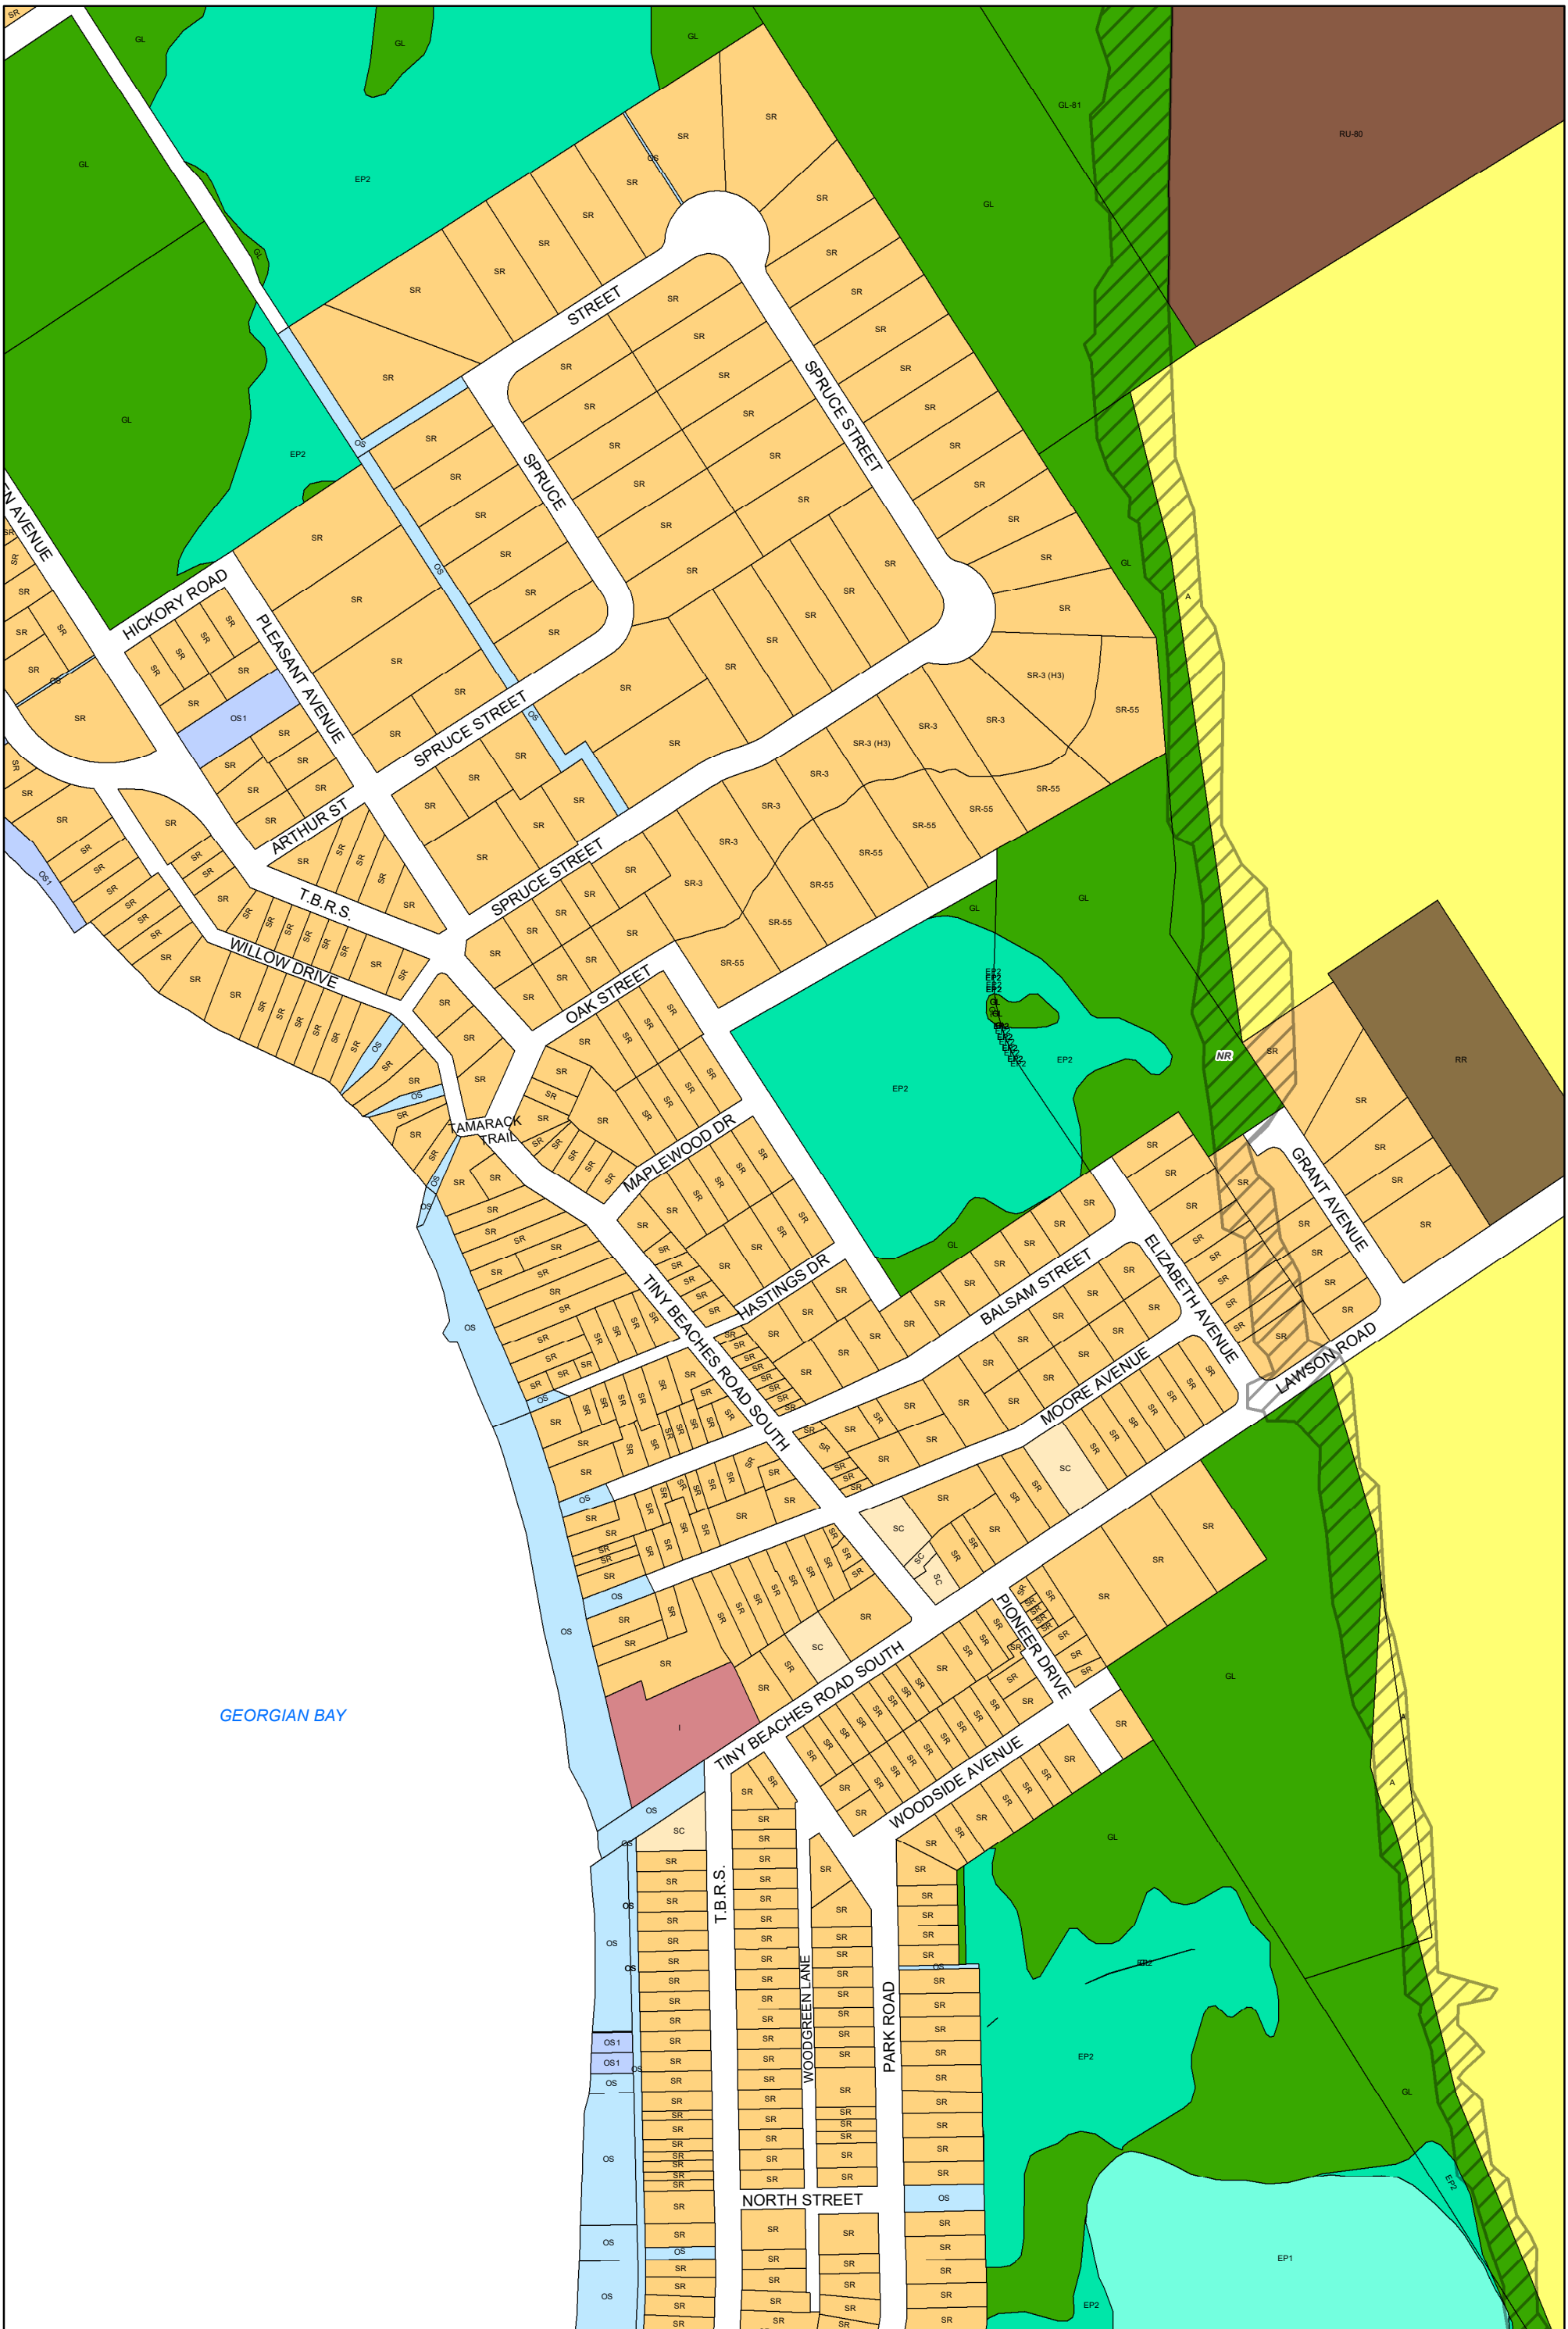

GEORGIAN BAY

This map, either in whole or in part, may not be reproduced without the written authority from the County of Simcoe. Copyright © LINC 2025. Produced (in part) under licence from © Teranet Enterprises Inc. and its suppliers all rights reserved, and Members of the Ontario Geospatial Data Exchange. This map is not a plan survey. For information call (705)526-4204 or visit www.tiny.ca

ZONING BY-LAW 22-075
SCHEDULE A
MAP 2

Legend

A	EP1	HC	LSR	OS1	RU	NR Overlay Zone
A1	EP2	HE	MAR	RC	SC	HA Overlay Zone
CR	FD	HR	MC	RE	SR	ICA Overlay Zone
EA	GL	I	OS	RR	WD	WHPA Overlay Zone

1:4,500

Enacted by Council: October 12, 2022
Consolidated: January 10, 2025