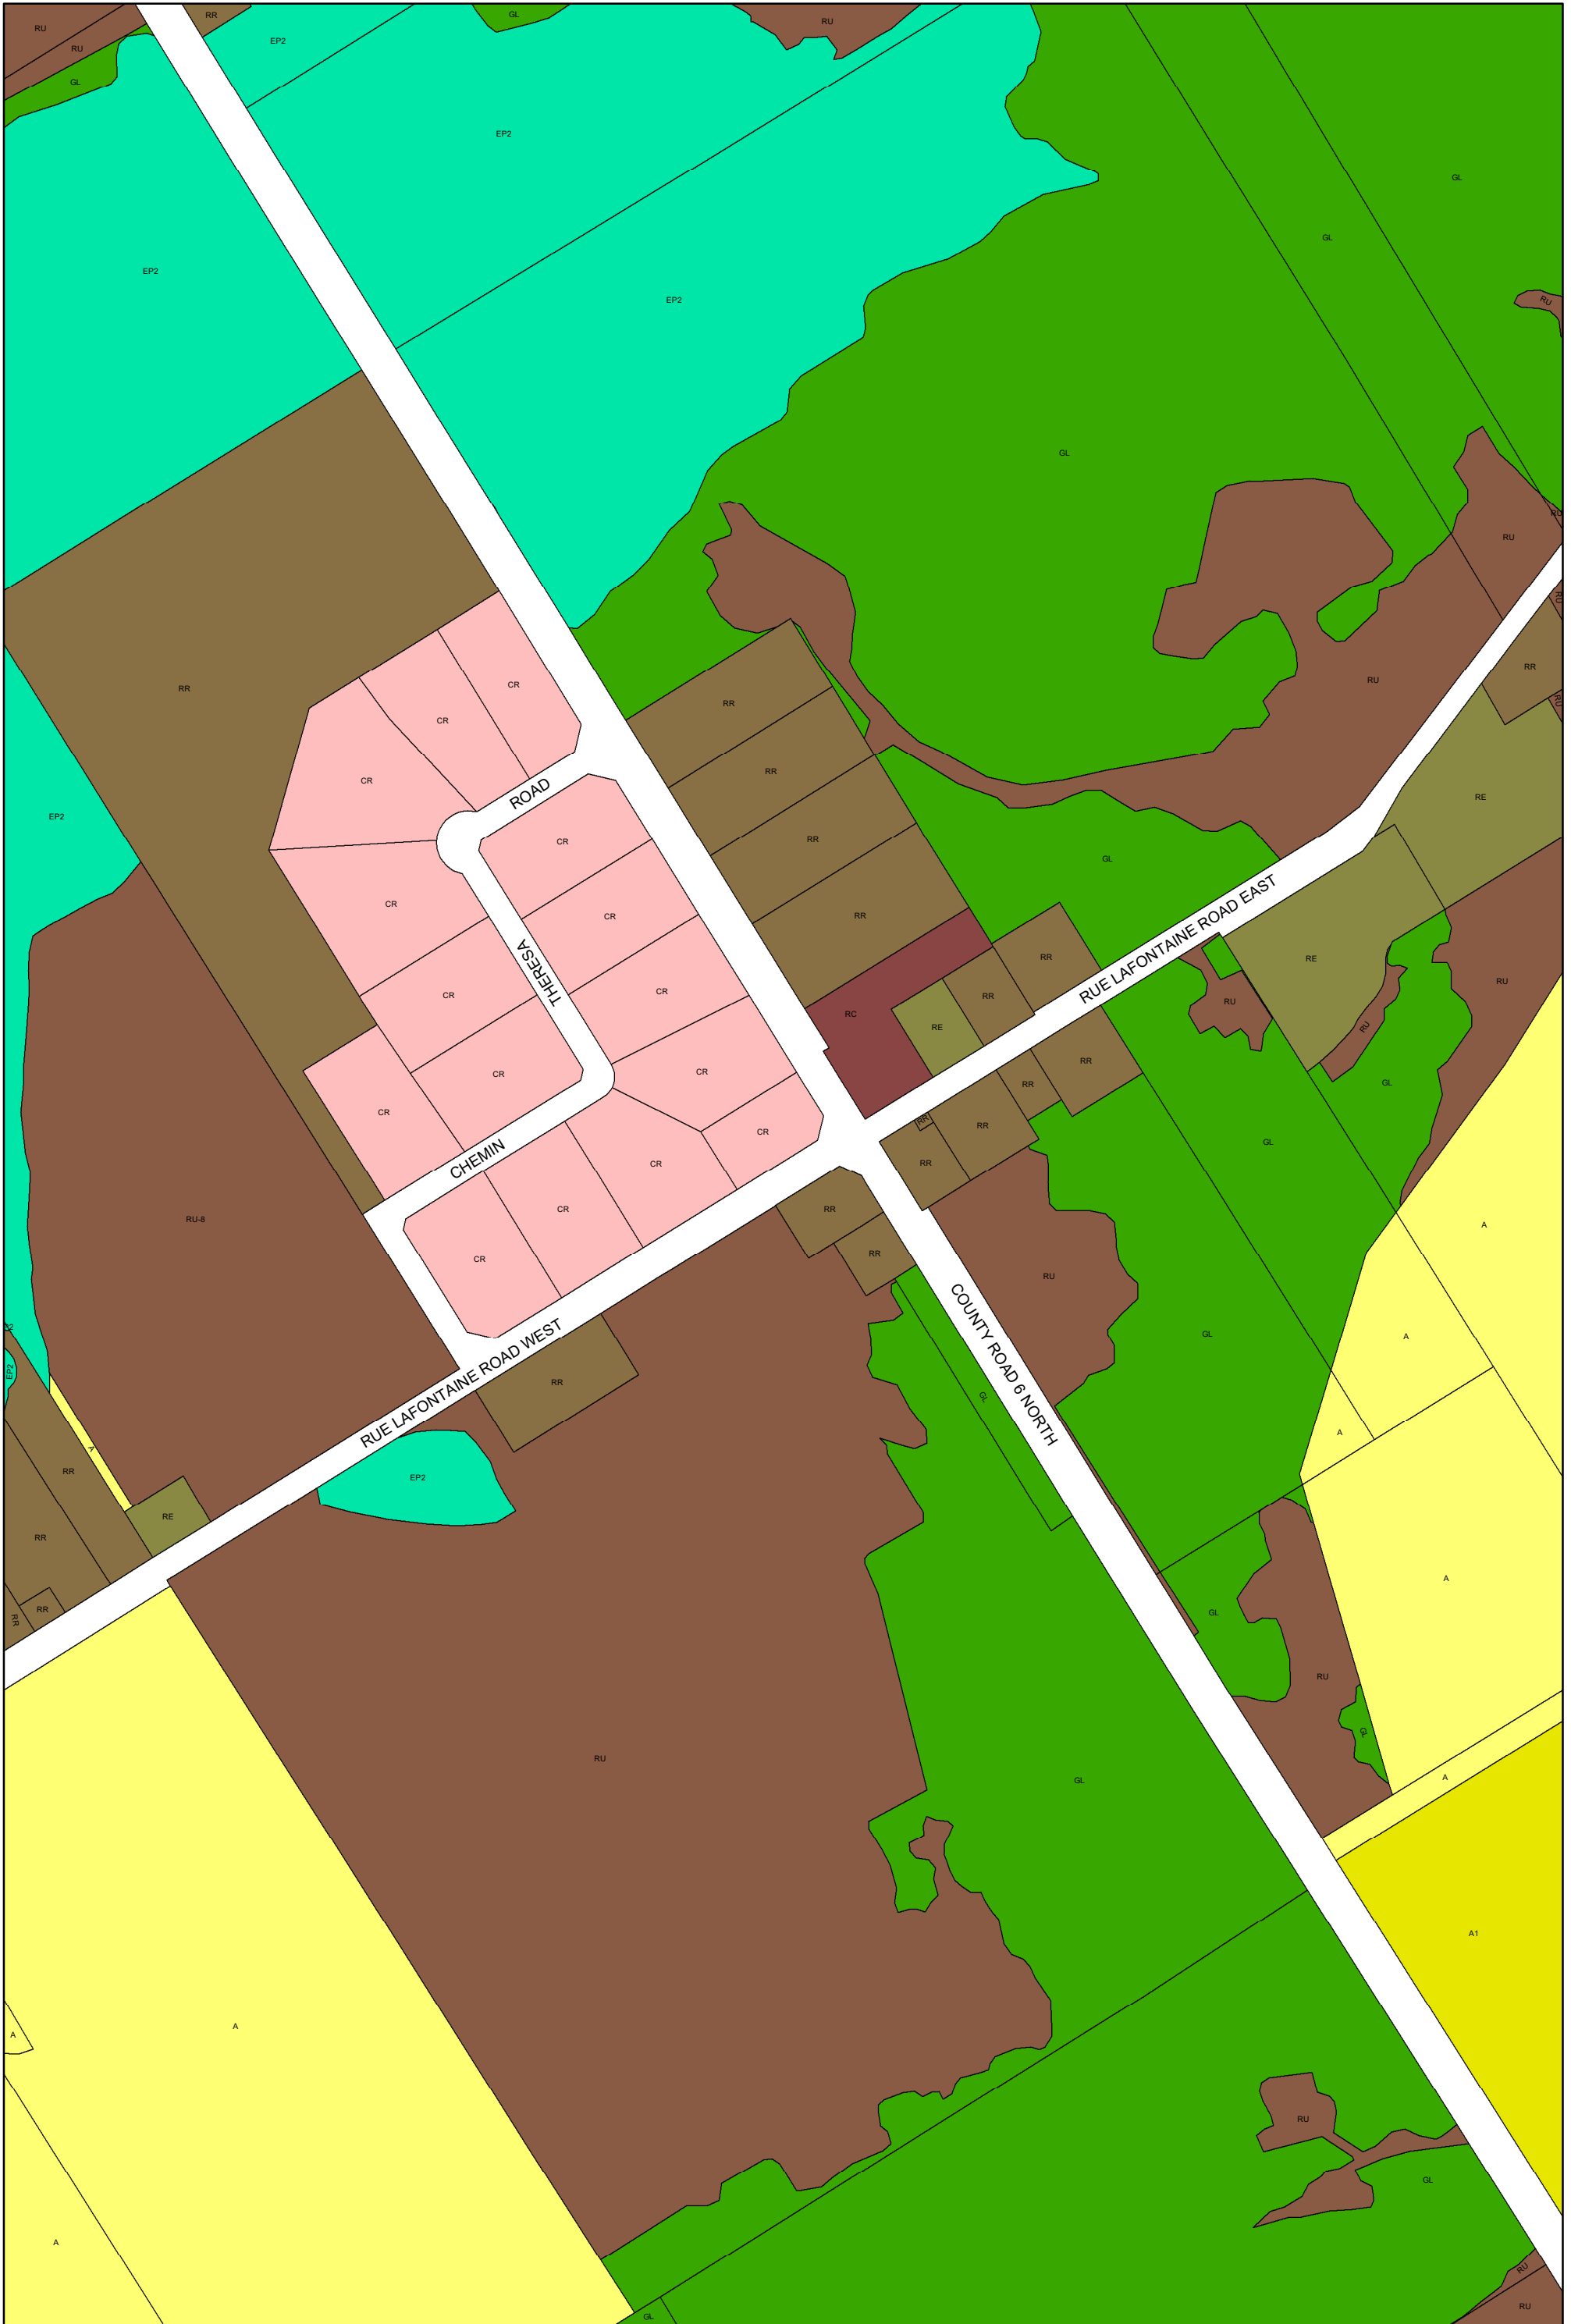

This map, either in whole or in part, may not be reproduced without the written authority from the County of Simcoe. Copyright County of Simcoe Land Information Network Cooperative © LINC 2025. Produced (in part) under licence from © Teranet Enterprises Inc. and its suppliers all rights reserved, and Members of the Ontario Geospatial Data Exchange. This map is not a plan survey. For information call (705)526-4204 or visit www.tiny.ca

ZONING BY-LAW 22-075
SCHEDULE A
MAP 60

A	EP1	HC	LSR	OS1	RU	NR Overlay Zone
A1	EP2	HE	MAR	RC	SC	HA Overlay Zone
CR	FD	HR	MC	RE	SR	ICA Overlay Zone
EA	GL	I	OS	RR	WD	WHPA Overlay Zone

1:4,500

Enacted by Council: October 12, 2022
Consolidated: January 10, 2025