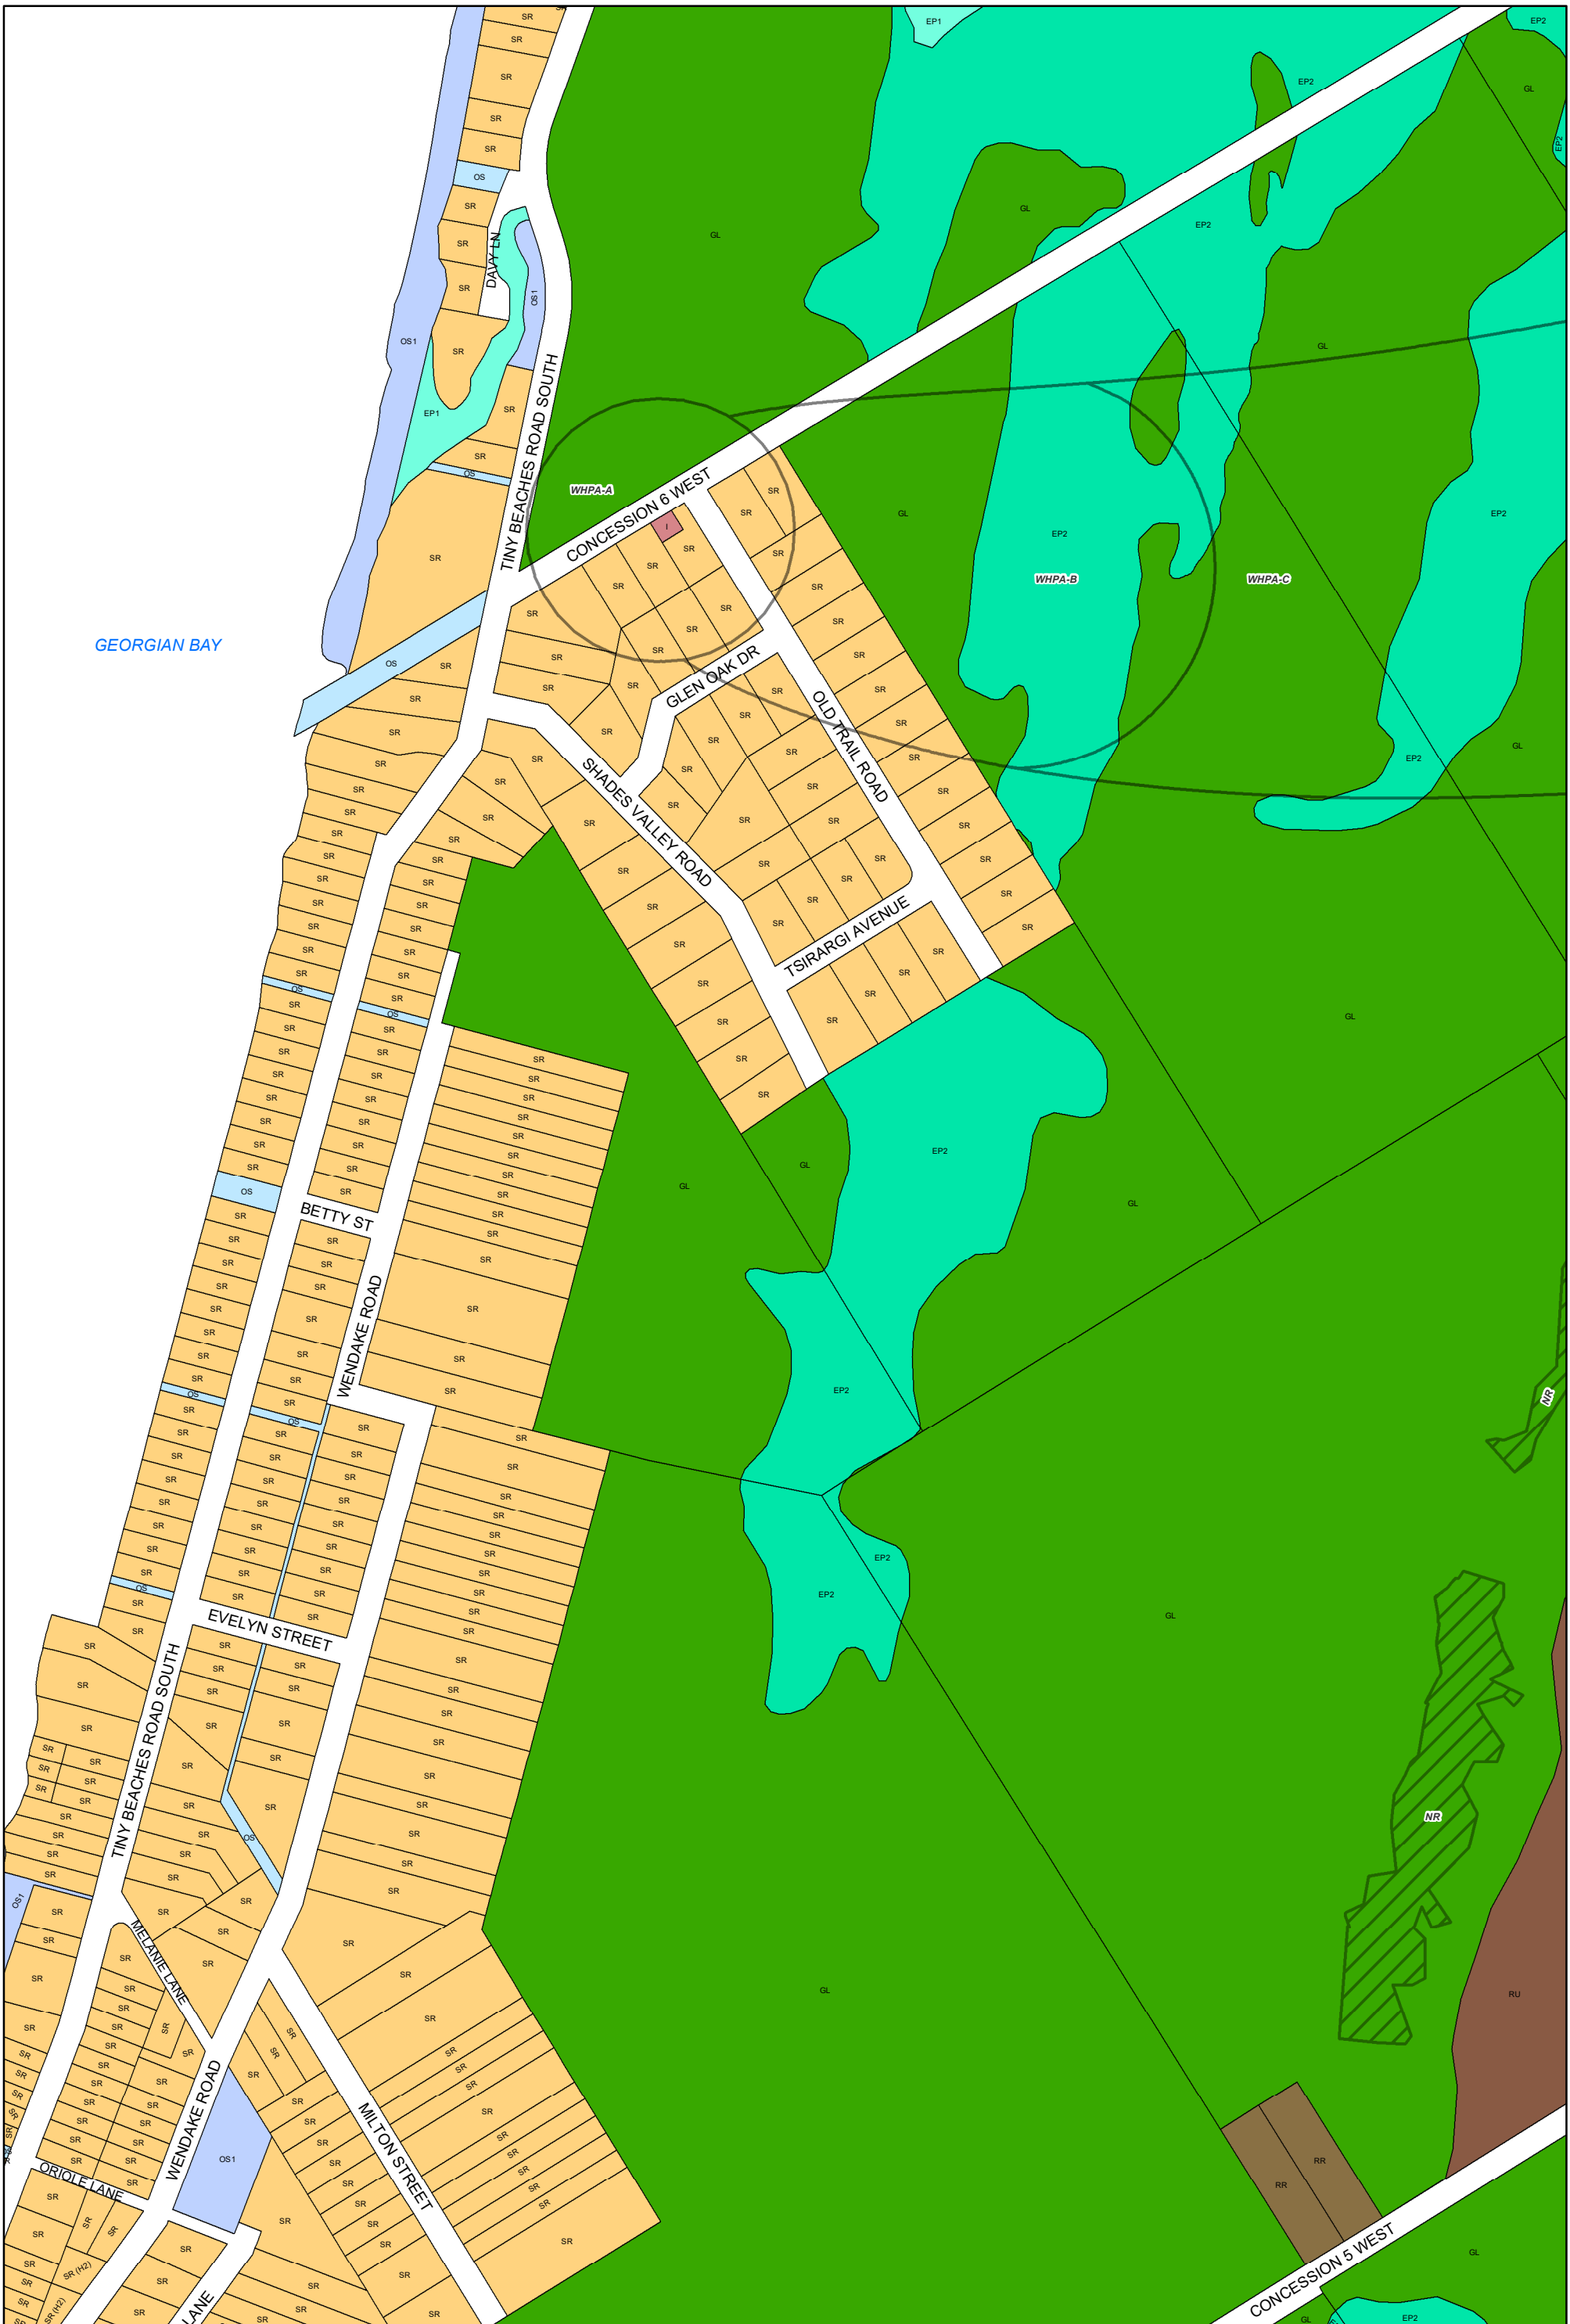

GEORGIAN BAY

TINY BEACHES ROAD SOUTH

CONCESSION 6 WEST

GLEN OAK DR

SHADES VALLEY ROAD

OLD TRAIL ROAD

TSIRARGI AVENUE

BETTY ST

WENDAKE ROAD

EVELYN STREET

TINY BEACHES ROAD SOUTH

MELANIE LANE

WENDAKE ROAD

MILTON STREET

ORIOLE LANE

CONCESSION 5 WEST

This map, either in whole or in part, may not be reproduced without the written authority from the County of Simcoe. Copyright County of Simcoe Land Information Network Cooperative © LINC 2025. Produced (in part) under licence from © Teranet Enterprises Inc. and its suppliers all rights reserved, and Members of the Ontario Geospatial Data Exchange. This map is not a plan survey. For information call (705)526-4204 or visit www.tiny.ca

ZONING BY-LAW 22-075
SCHEDULE A
MAP 7

Legend

A	EP1	HC	LSR	OS1	RU	NR Overlay Zone
A1	EP2	HE	MAR	RC	SC	HA Overlay Zone
CR	FD	HR	MC	RE	SR	ICA Overlay Zone
EA	GL	I	OS	RR	WD	WHPA Overlay Zone

1:4,500

Enacted by Council: October 12, 2022
Consolidated: January 10, 2025