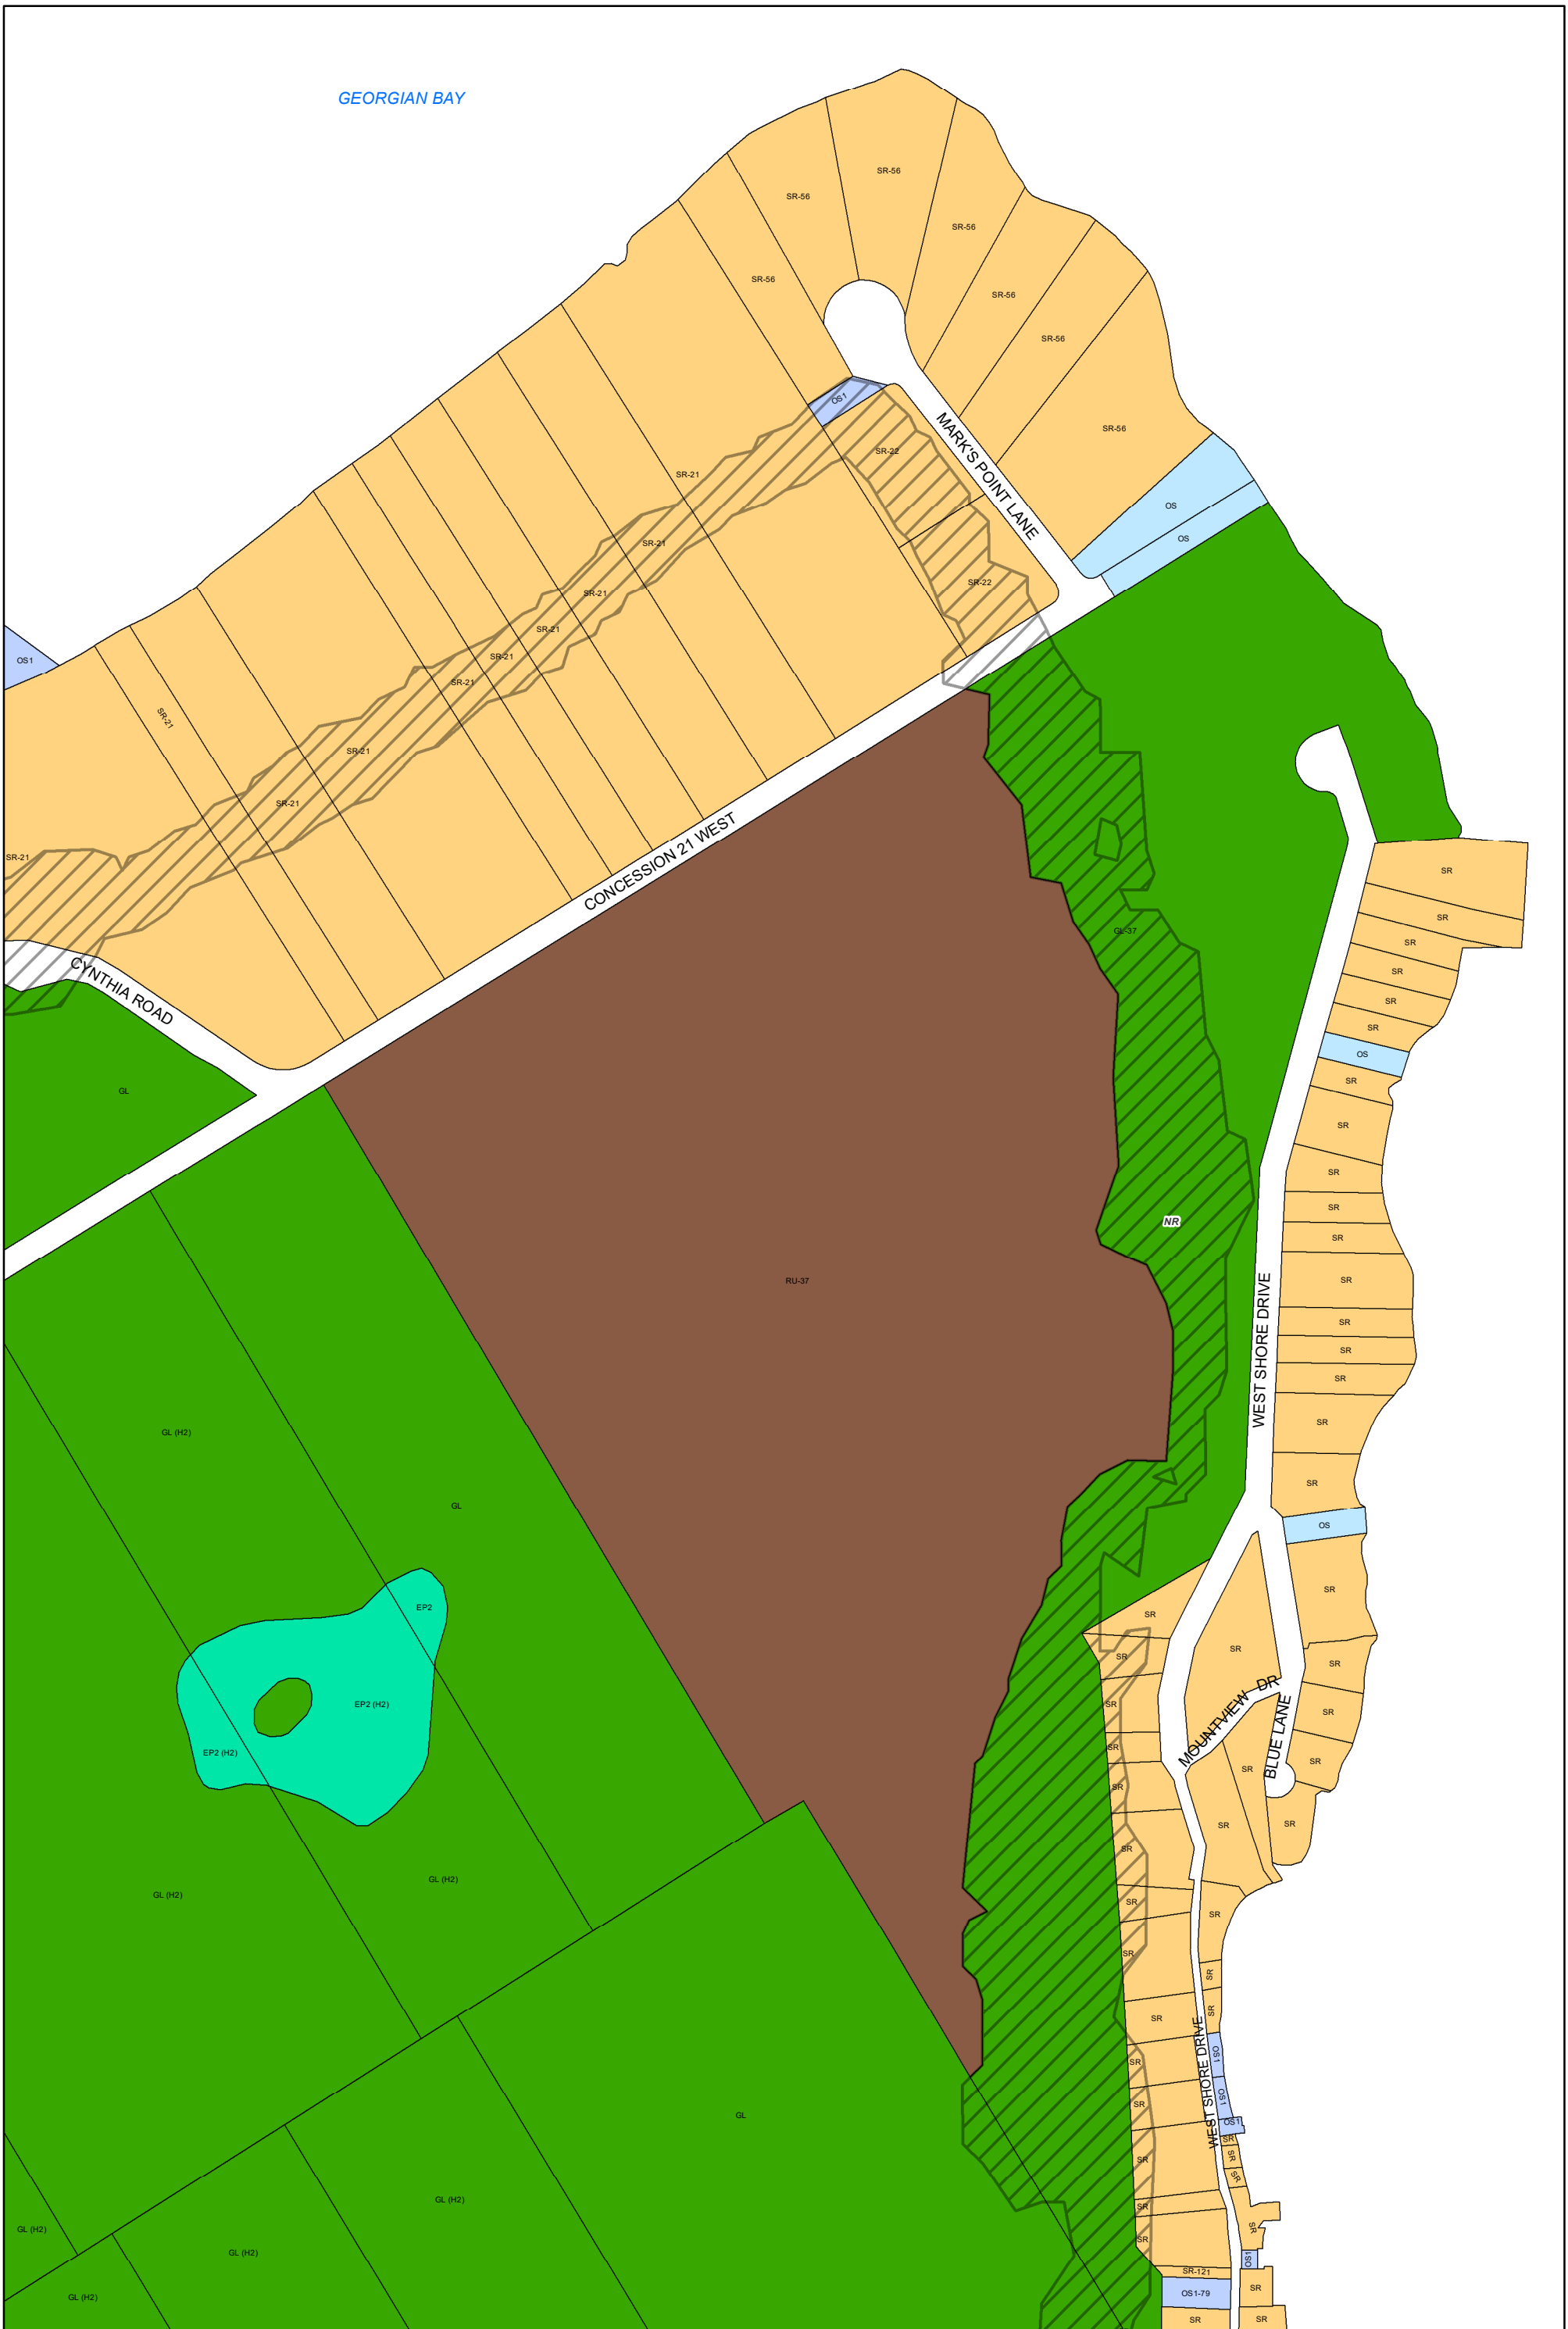

This map, either in whole or in part, may not be reproduced without the written authority from the County of Simcoe. Copyright © LINC 2025. Produced (in part) under licence from © Teranet Enterprises Inc. and its suppliers all rights reserved, and Members of the Ontario Geospatial Data Exchange. This map is not a plan survey. For information call (705)526-4204 or visit www.tiny.ca

ZONING BY-LAW 22-075
SCHEDULE A
MAP 29

Legend

A	EP1	HC	LSR	OS1	RU	NR Overlay Zone
A1	EP2	HE	MAR	RC	SC	HA Overlay Zone
CR	FD	HR	MC	RE	SR	ICA Overlay Zone
EA	GL	I	OS	RR	WD	WHPA Overlay Zone

1:4,500

Enacted by Council: October 12, 2022
Consolidated: January 10, 2025