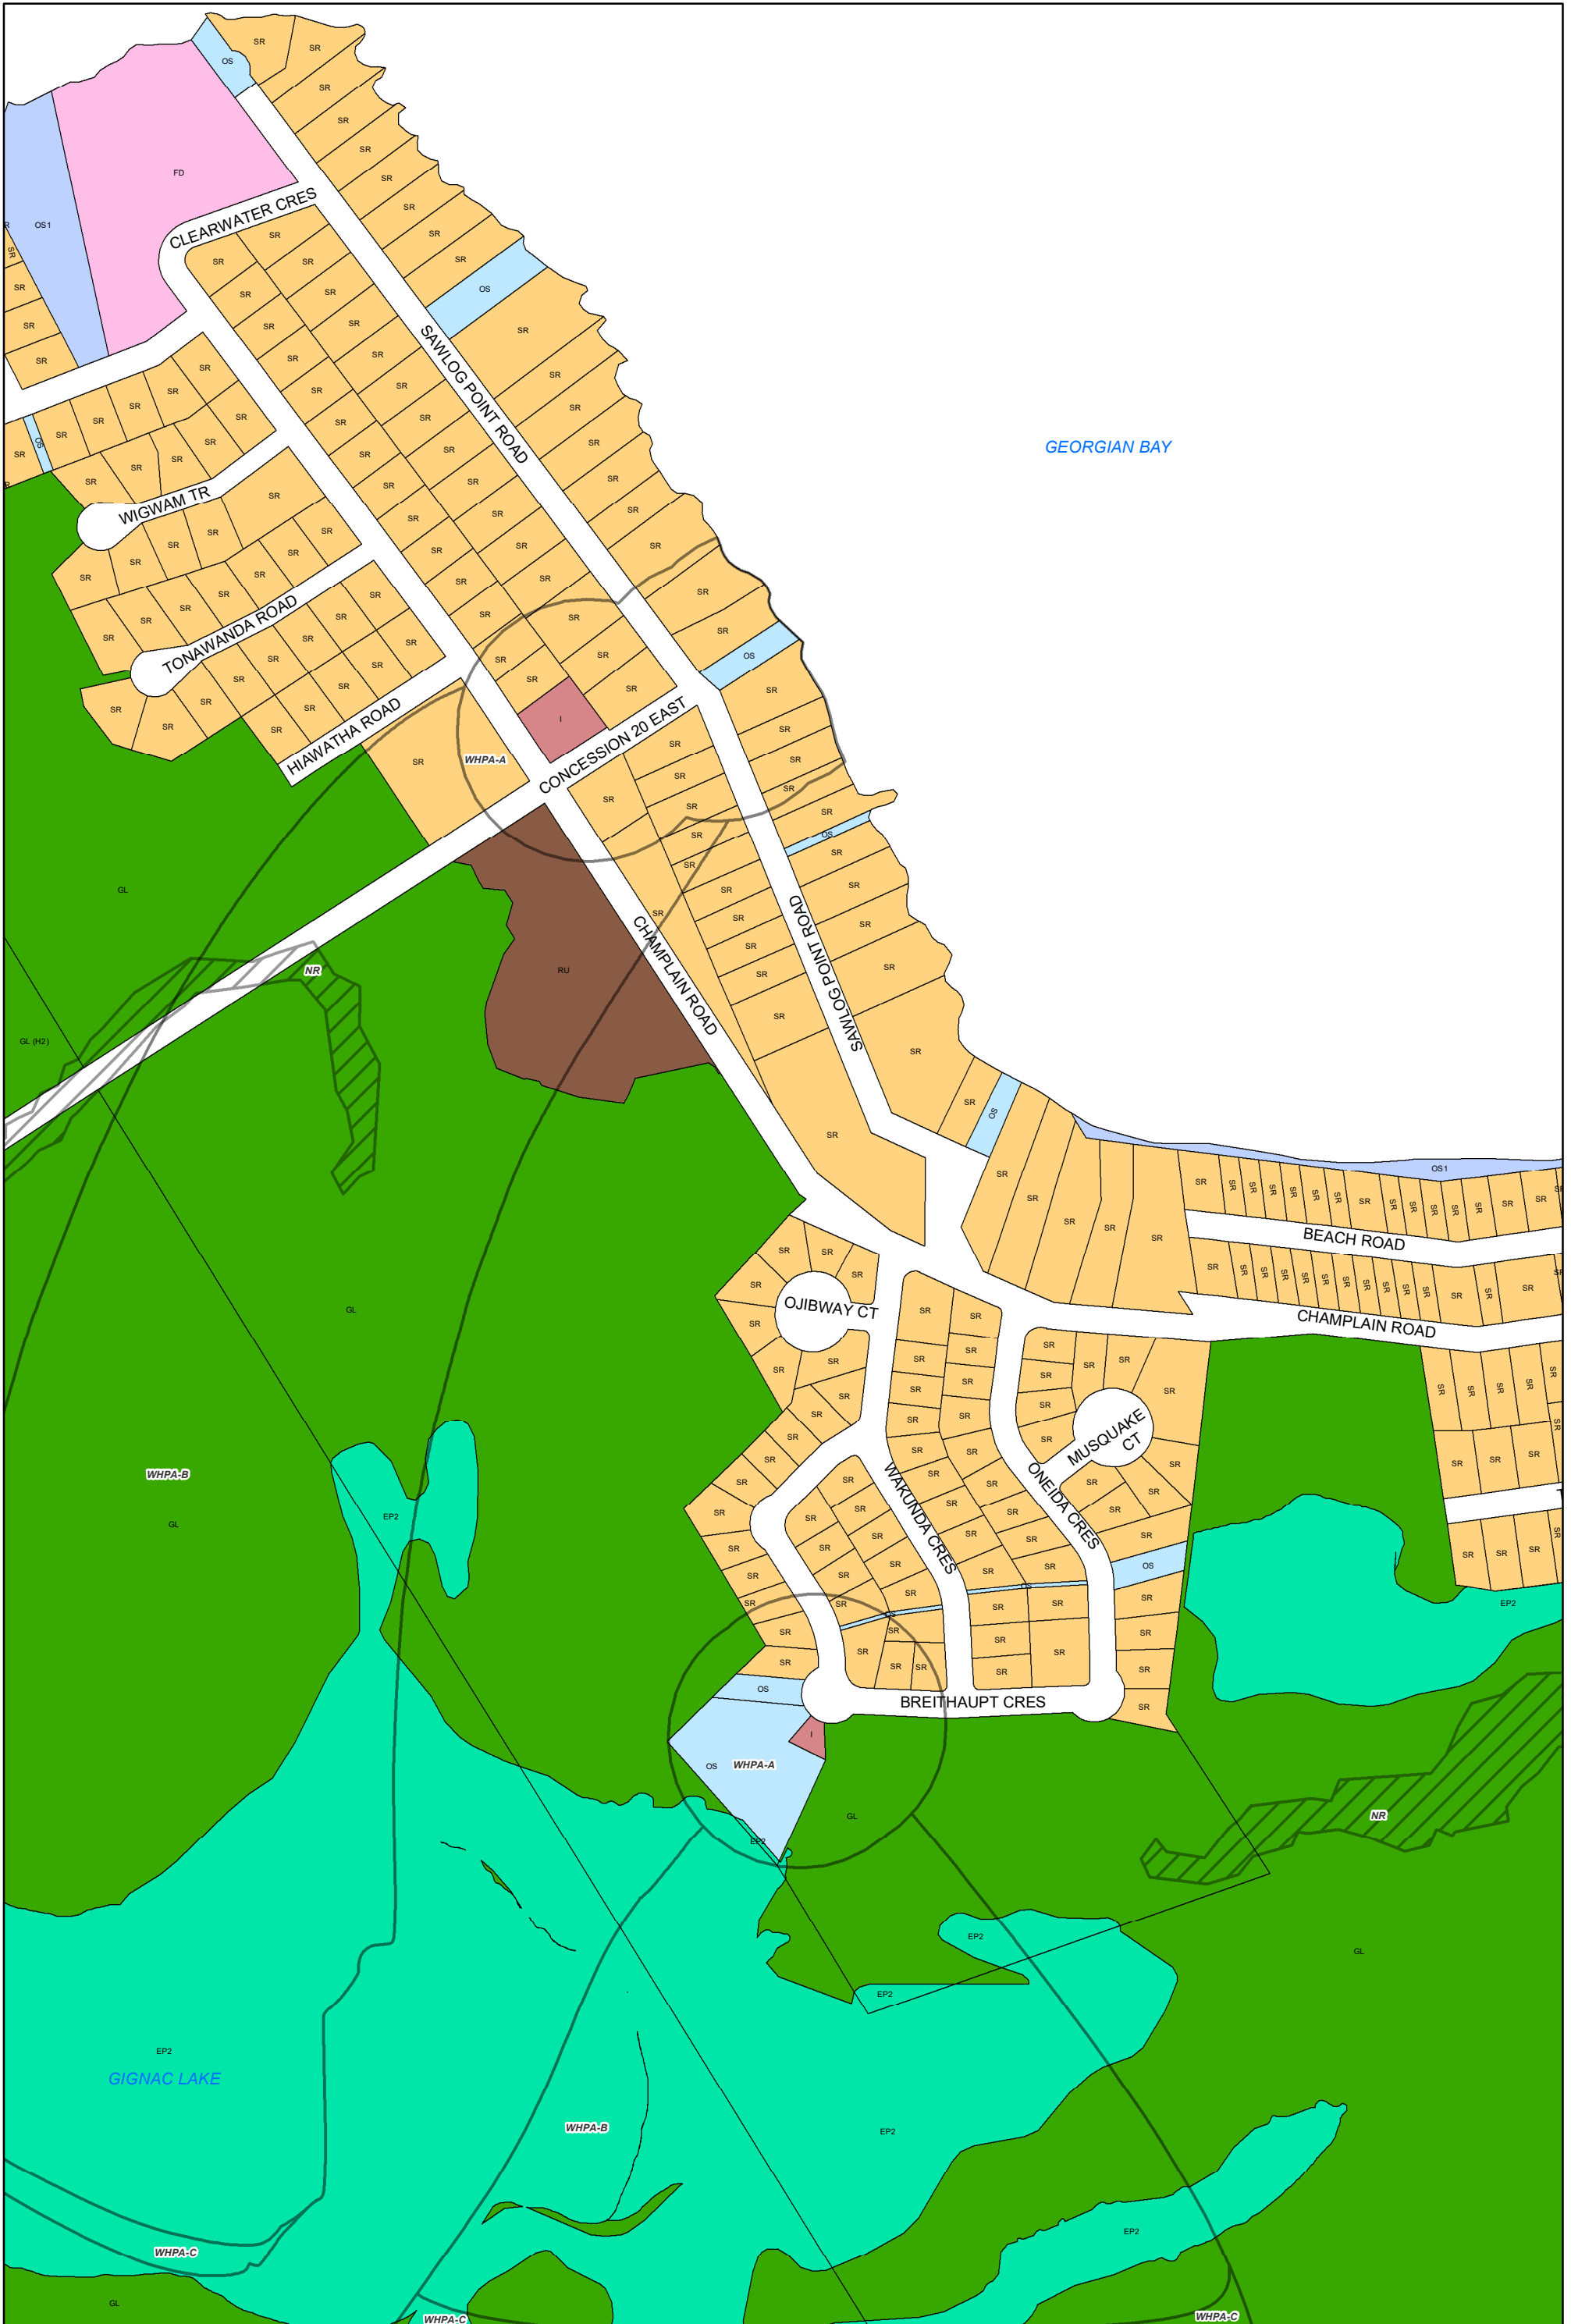

GEORGIAN BAY

This map, either in whole or in part, may not be reproduced without the written authority from the County of Simcoe. Copyright © LINC 2025. Produced (in part) under licence from © Teranet Enterprises Inc. and its suppliers all rights reserved, and Members of the Ontario Geospatial Data Exchange. This map is not a plan survey. For information call (705)526-4204 or visit www.tiny.ca

ZONING BY-LAW 22-075
SCHEDULE A
MAP 38

Legend

A	EP1	HC	LSR	OS1	RU	NR Overlay Zone
A1	EP2	HE	MAR	RC	SC	HA Overlay Zone
CR	FD	HR	MC	RE	SR	ICA Overlay Zone
EA	GL	I	OS	RR	WD	WHPA Overlay Zone

1:4,500

Enacted by Council: October 12, 2022
Consolidated: January 10, 2025