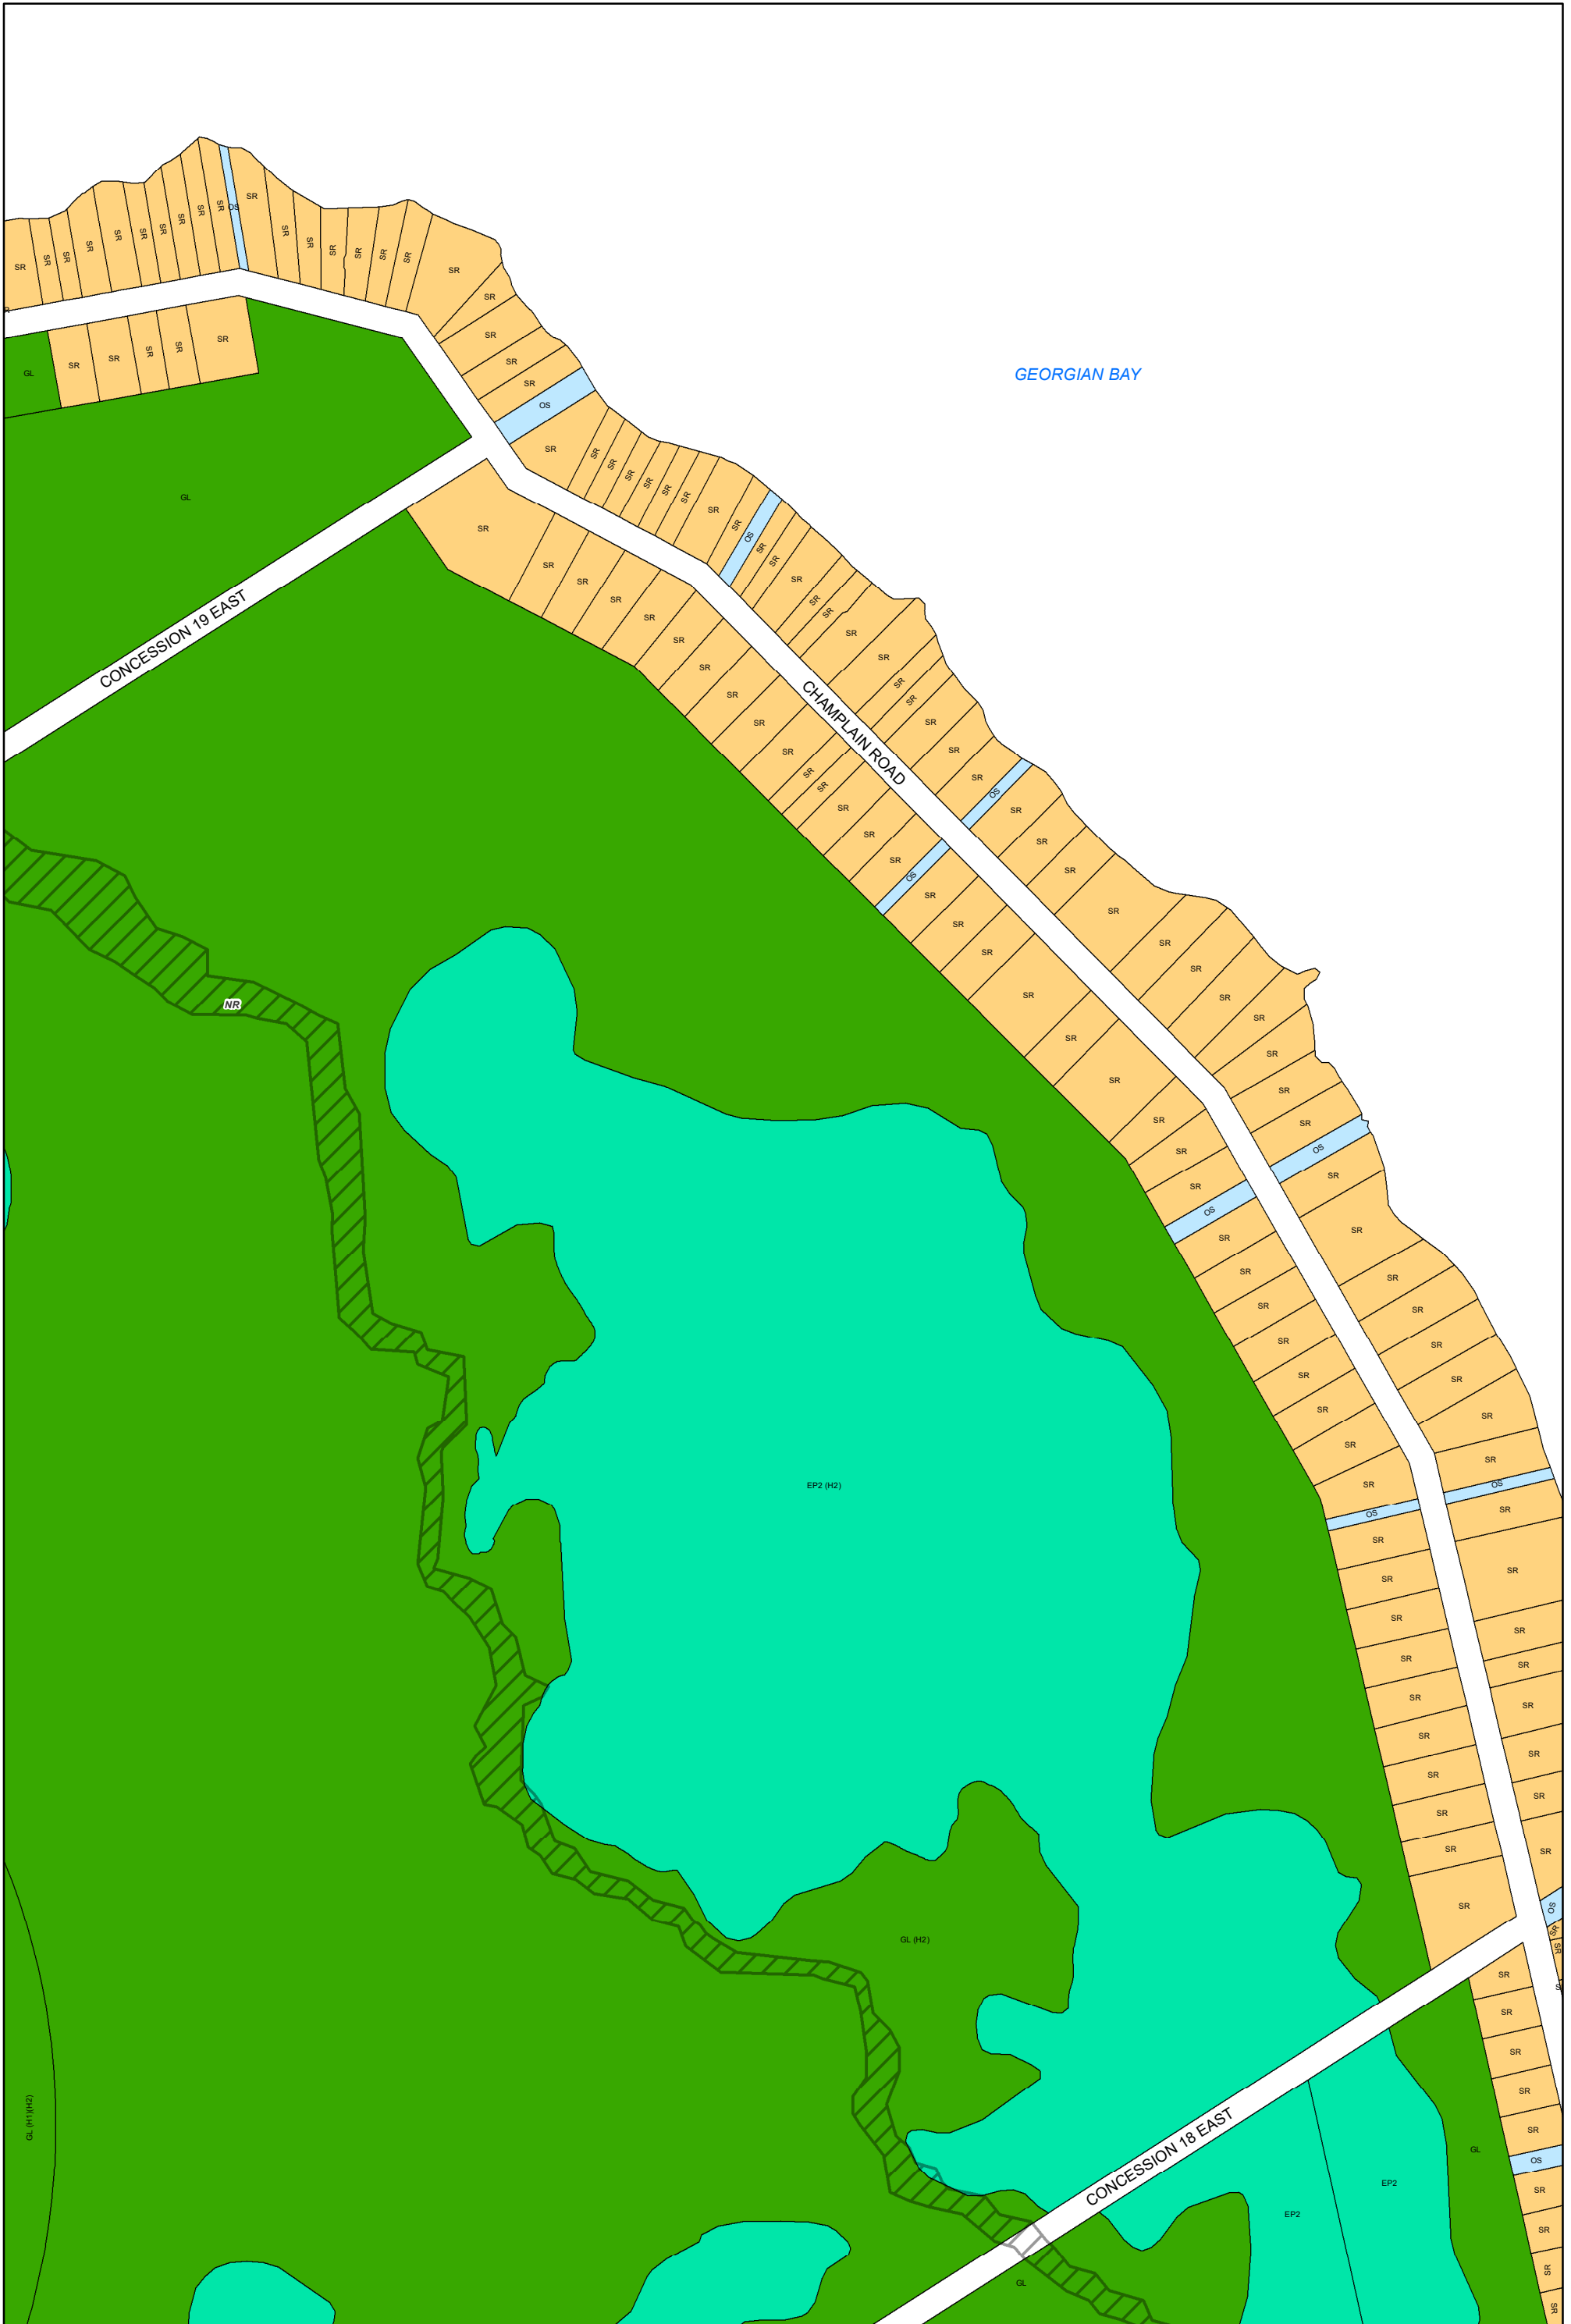

This map, either in whole or in part, may not be reproduced without the written authority from the County of Simcoe. Copyright County of Simcoe Land Information Network Cooperative © LINC 2025. Produced (in part) under licence from © Teranet Enterprises Inc. and its suppliers all rights reserved, and Members of the Ontario Geospatial Data Exchange. This map is not a plan survey. For information call (705)526-4204 or visit www.tiny.ca

ZONING BY-LAW 22-075
SCHEDULE A
MAP 40

Legend

A	EP1	HC	LSR	OS1	RU	NR Overlay Zone
A1	EP2	HE	MAR	RC	SC	HA Overlay Zone
CR	FD	HR	MC	RE	SR	ICA Overlay Zone
EA	GL	I	OS	RR	WD	WHPA Overlay Zone

1:4,500

Enacted by Council: October 12, 2022
Consolidated: January 10, 2025