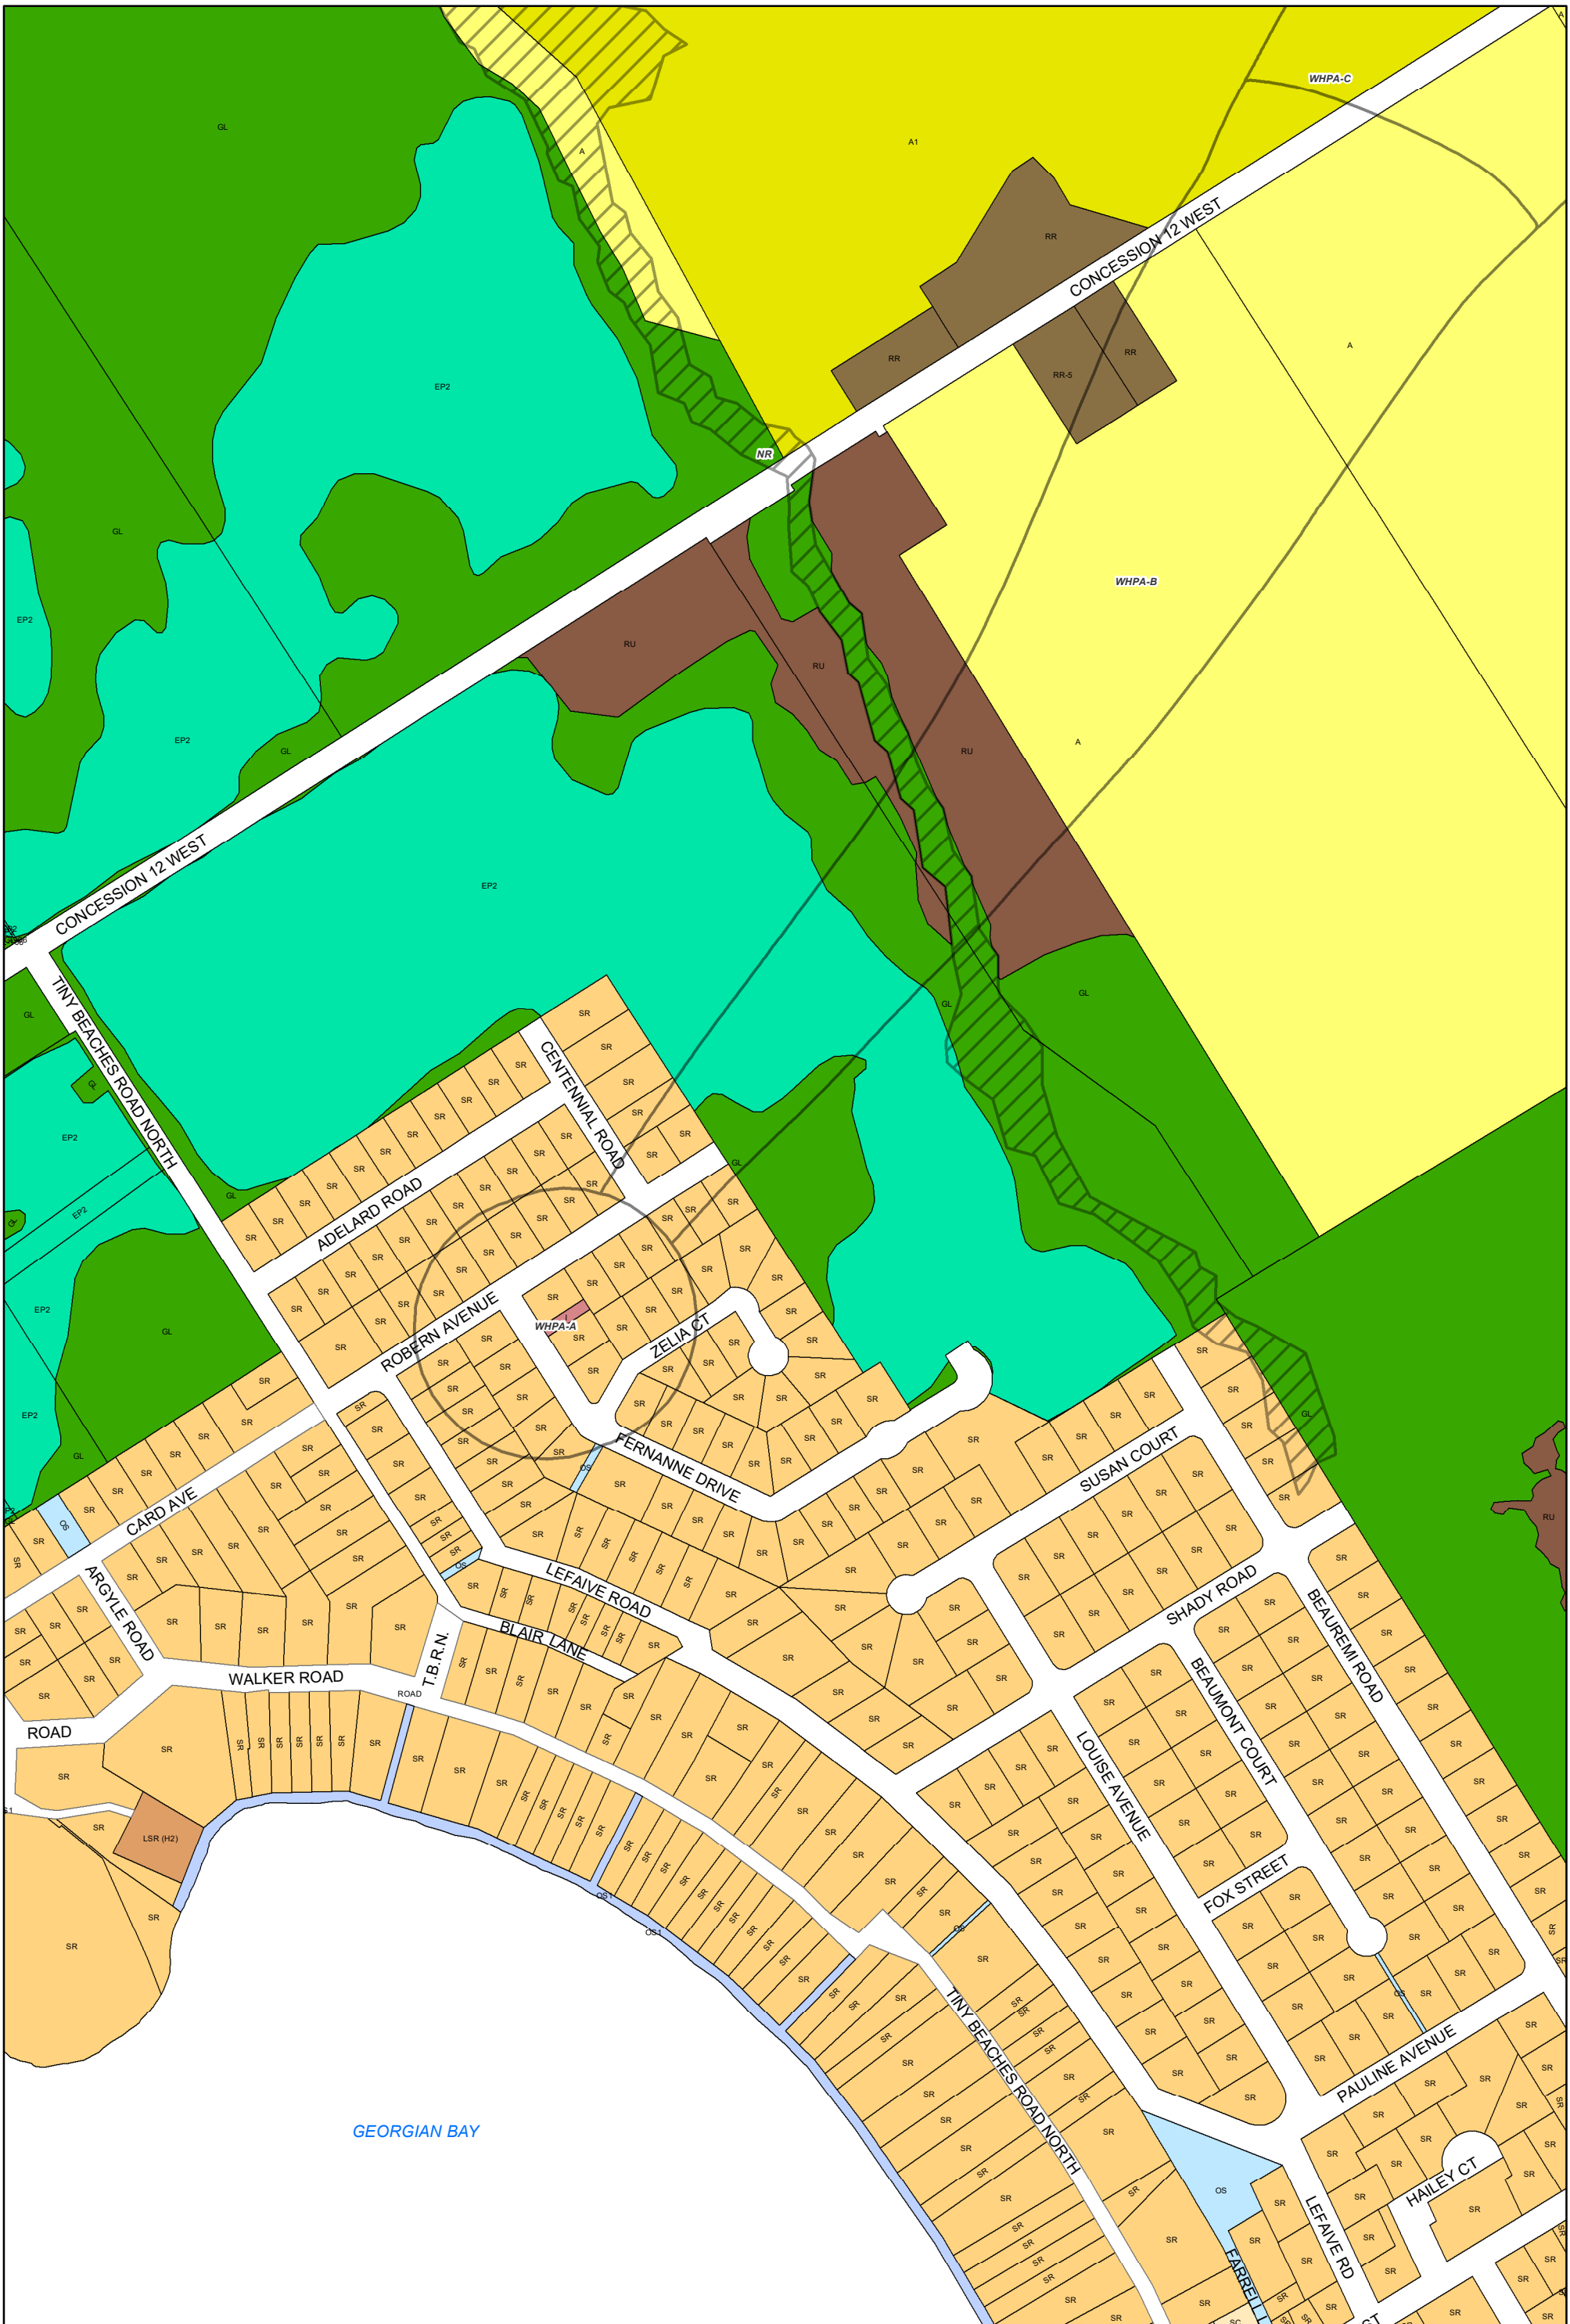

This map, either in whole or in part, may not be reproduced without the written authority from the County of Simcoe. Copyright © LINC 2025. Produced (in part) under licence from © Teranet Enterprises Inc. and its suppliers all rights reserved, and Members of the Ontario Geospatial Data Exchange. This map is not a plan survey. For information call (705)526-4204 or visit www.tiny.ca

ZONING BY-LAW 22-075
SCHEDULE A
MAP 13

A	EP1	HC	LSR	OS1	RU	NR Overlay Zone
A1	EP2	HE	MAR	RC	SC	HA Overlay Zone
CR	FD	HR	MC	RE	SR	ICA Overlay Zone
EA	GL	I	OS	RR	WD	WHPA Overlay Zone

1:4,500

Enacted by Council: October 12, 2022
Consolidated: January 10, 2025