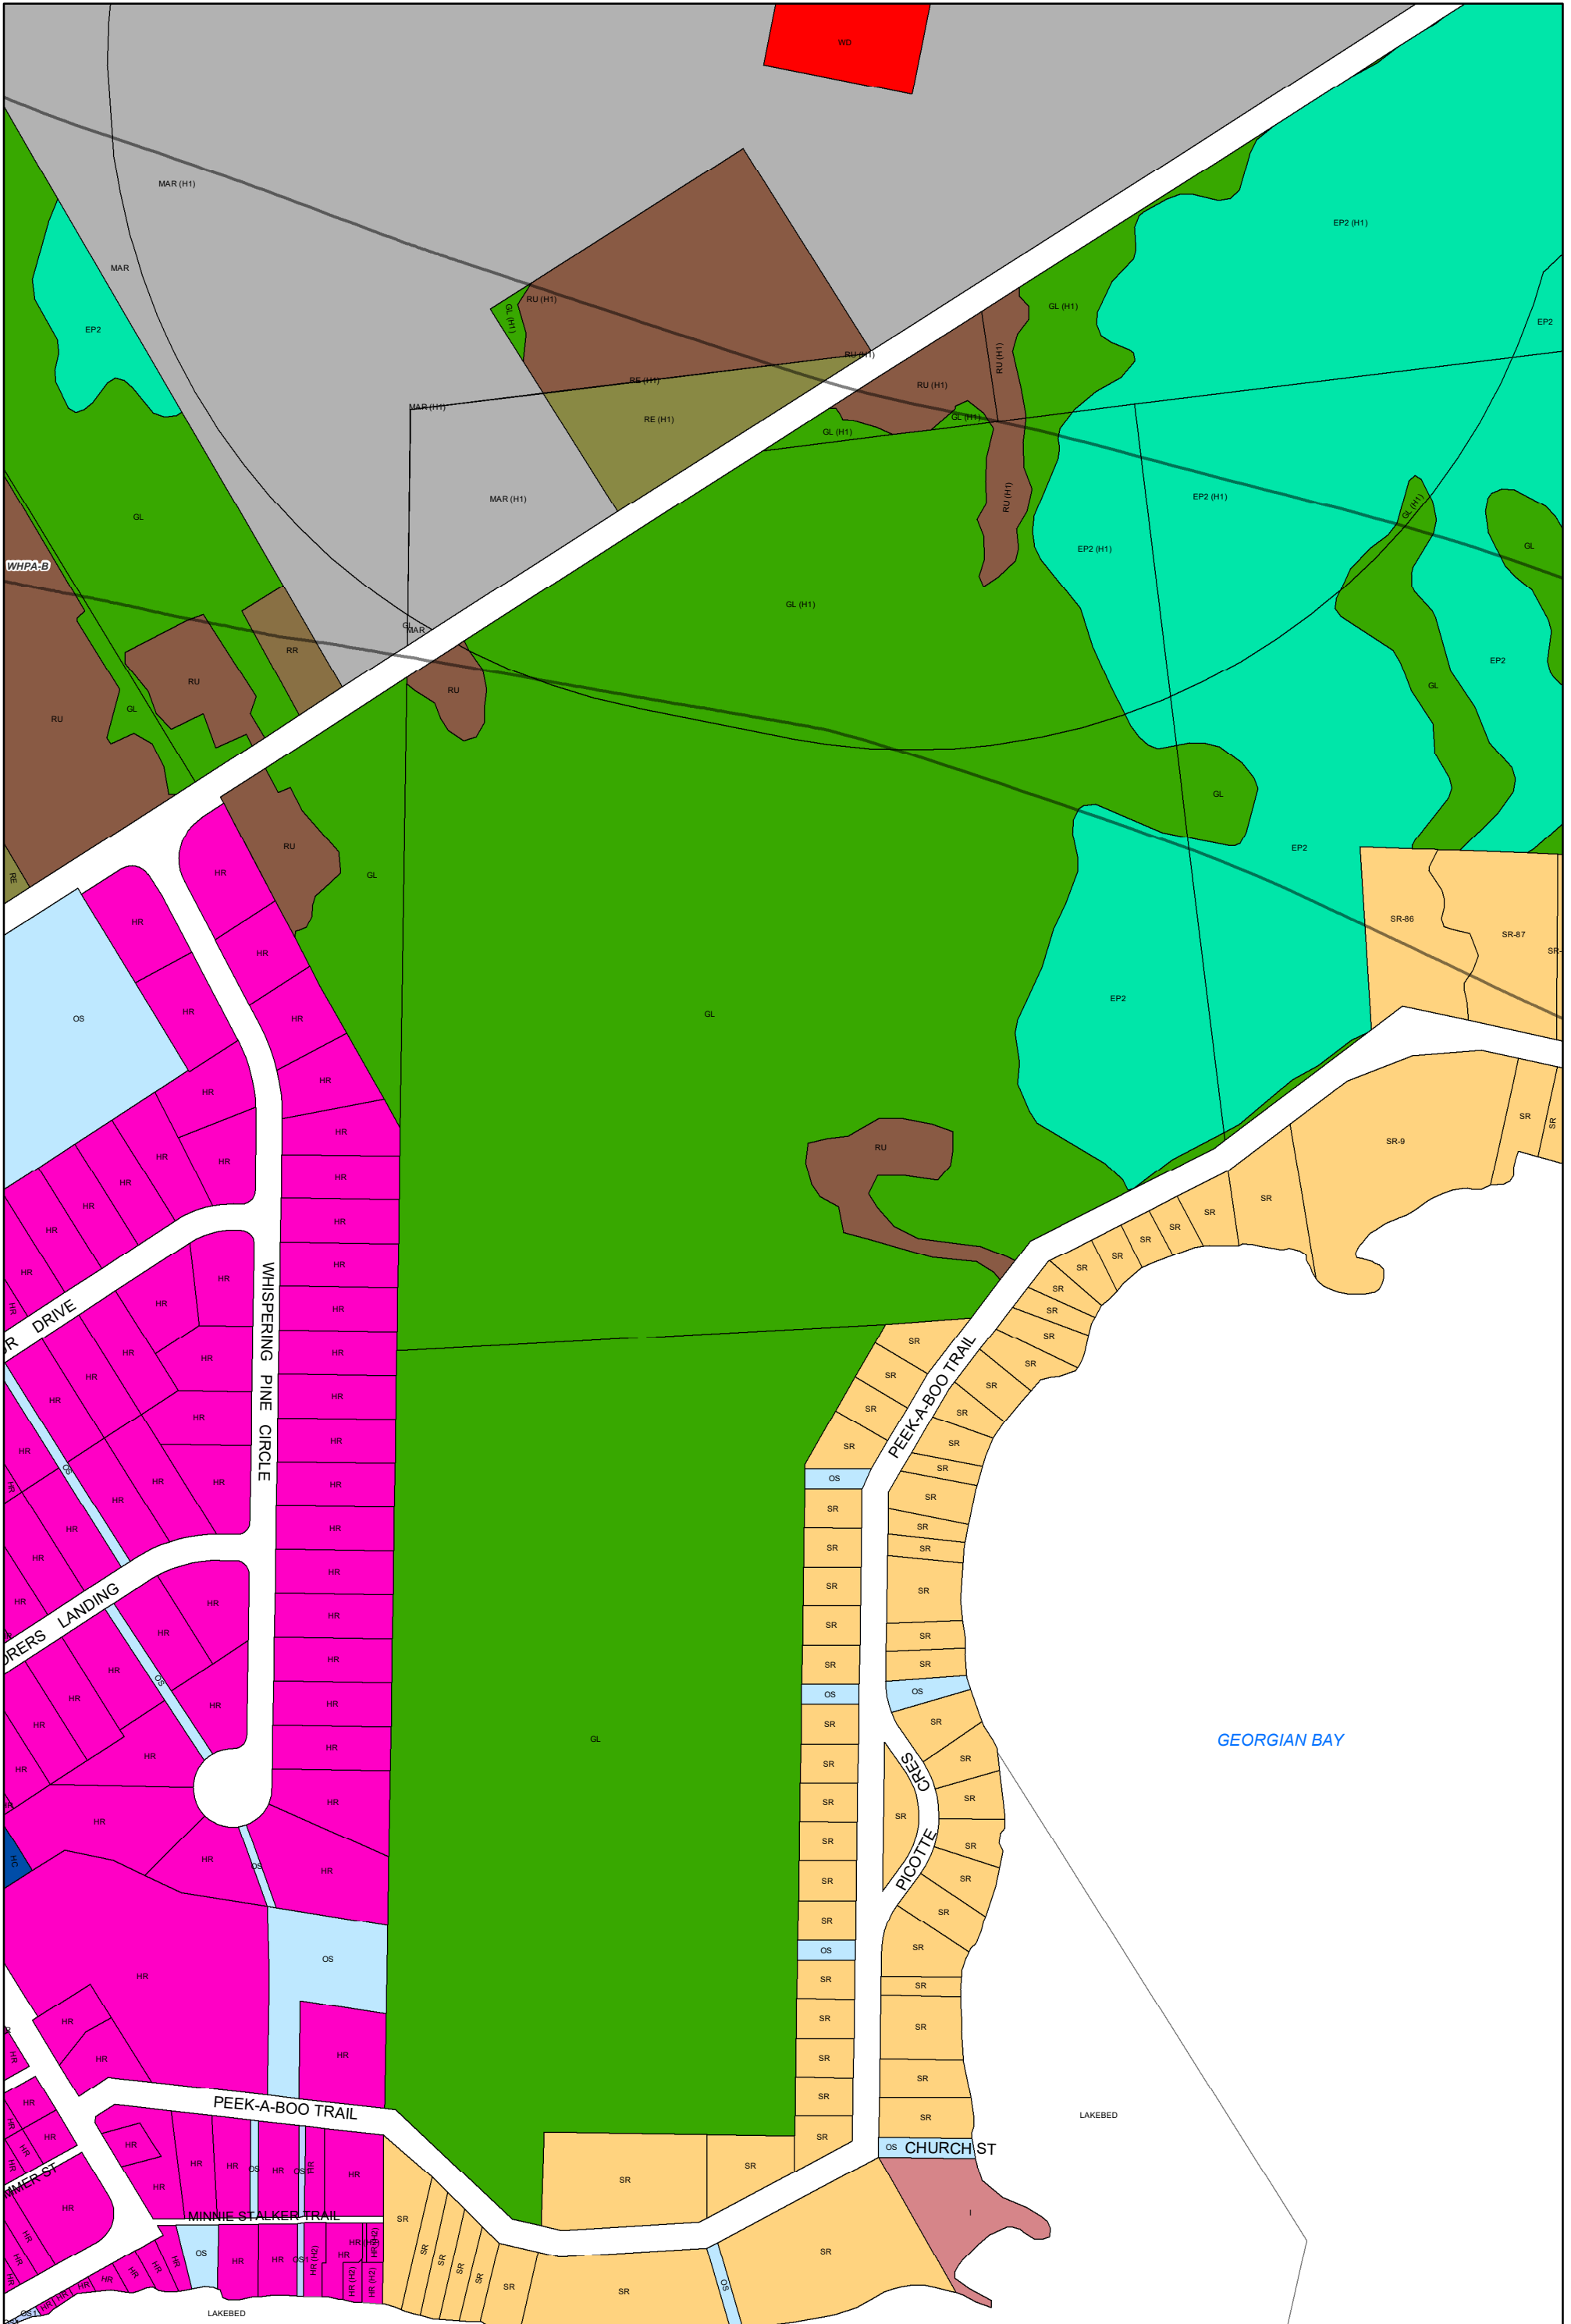

This map, either in whole or in part, may not be reproduced without the written authority from the County of Simcoe. Copyright © LINC 2025. Produced (in part) under licence from © Teranet Enterprises Inc. and its suppliers all rights reserved, and Members of the Ontario Geospatial Data Exchange. This map is not a plan survey. For information call (705)526-4204 or visit www.tiny.ca

ZONING BY-LAW 22-075
SCHEDULE A
MAP 44

A	EP1	HC	LSR	OS1	RU	NR Overlay Zone
A1	EP2	HE	MAR	RC	SC	HA Overlay Zone
CR	FD	HR	MC	RE	SR	ICA Overlay Zone
EA	GL	I	OS	RR	WD	WHPA Overlay Zone

1:4,500

Enacted by Council: October 12, 2022
Consolidated: January 10, 2025