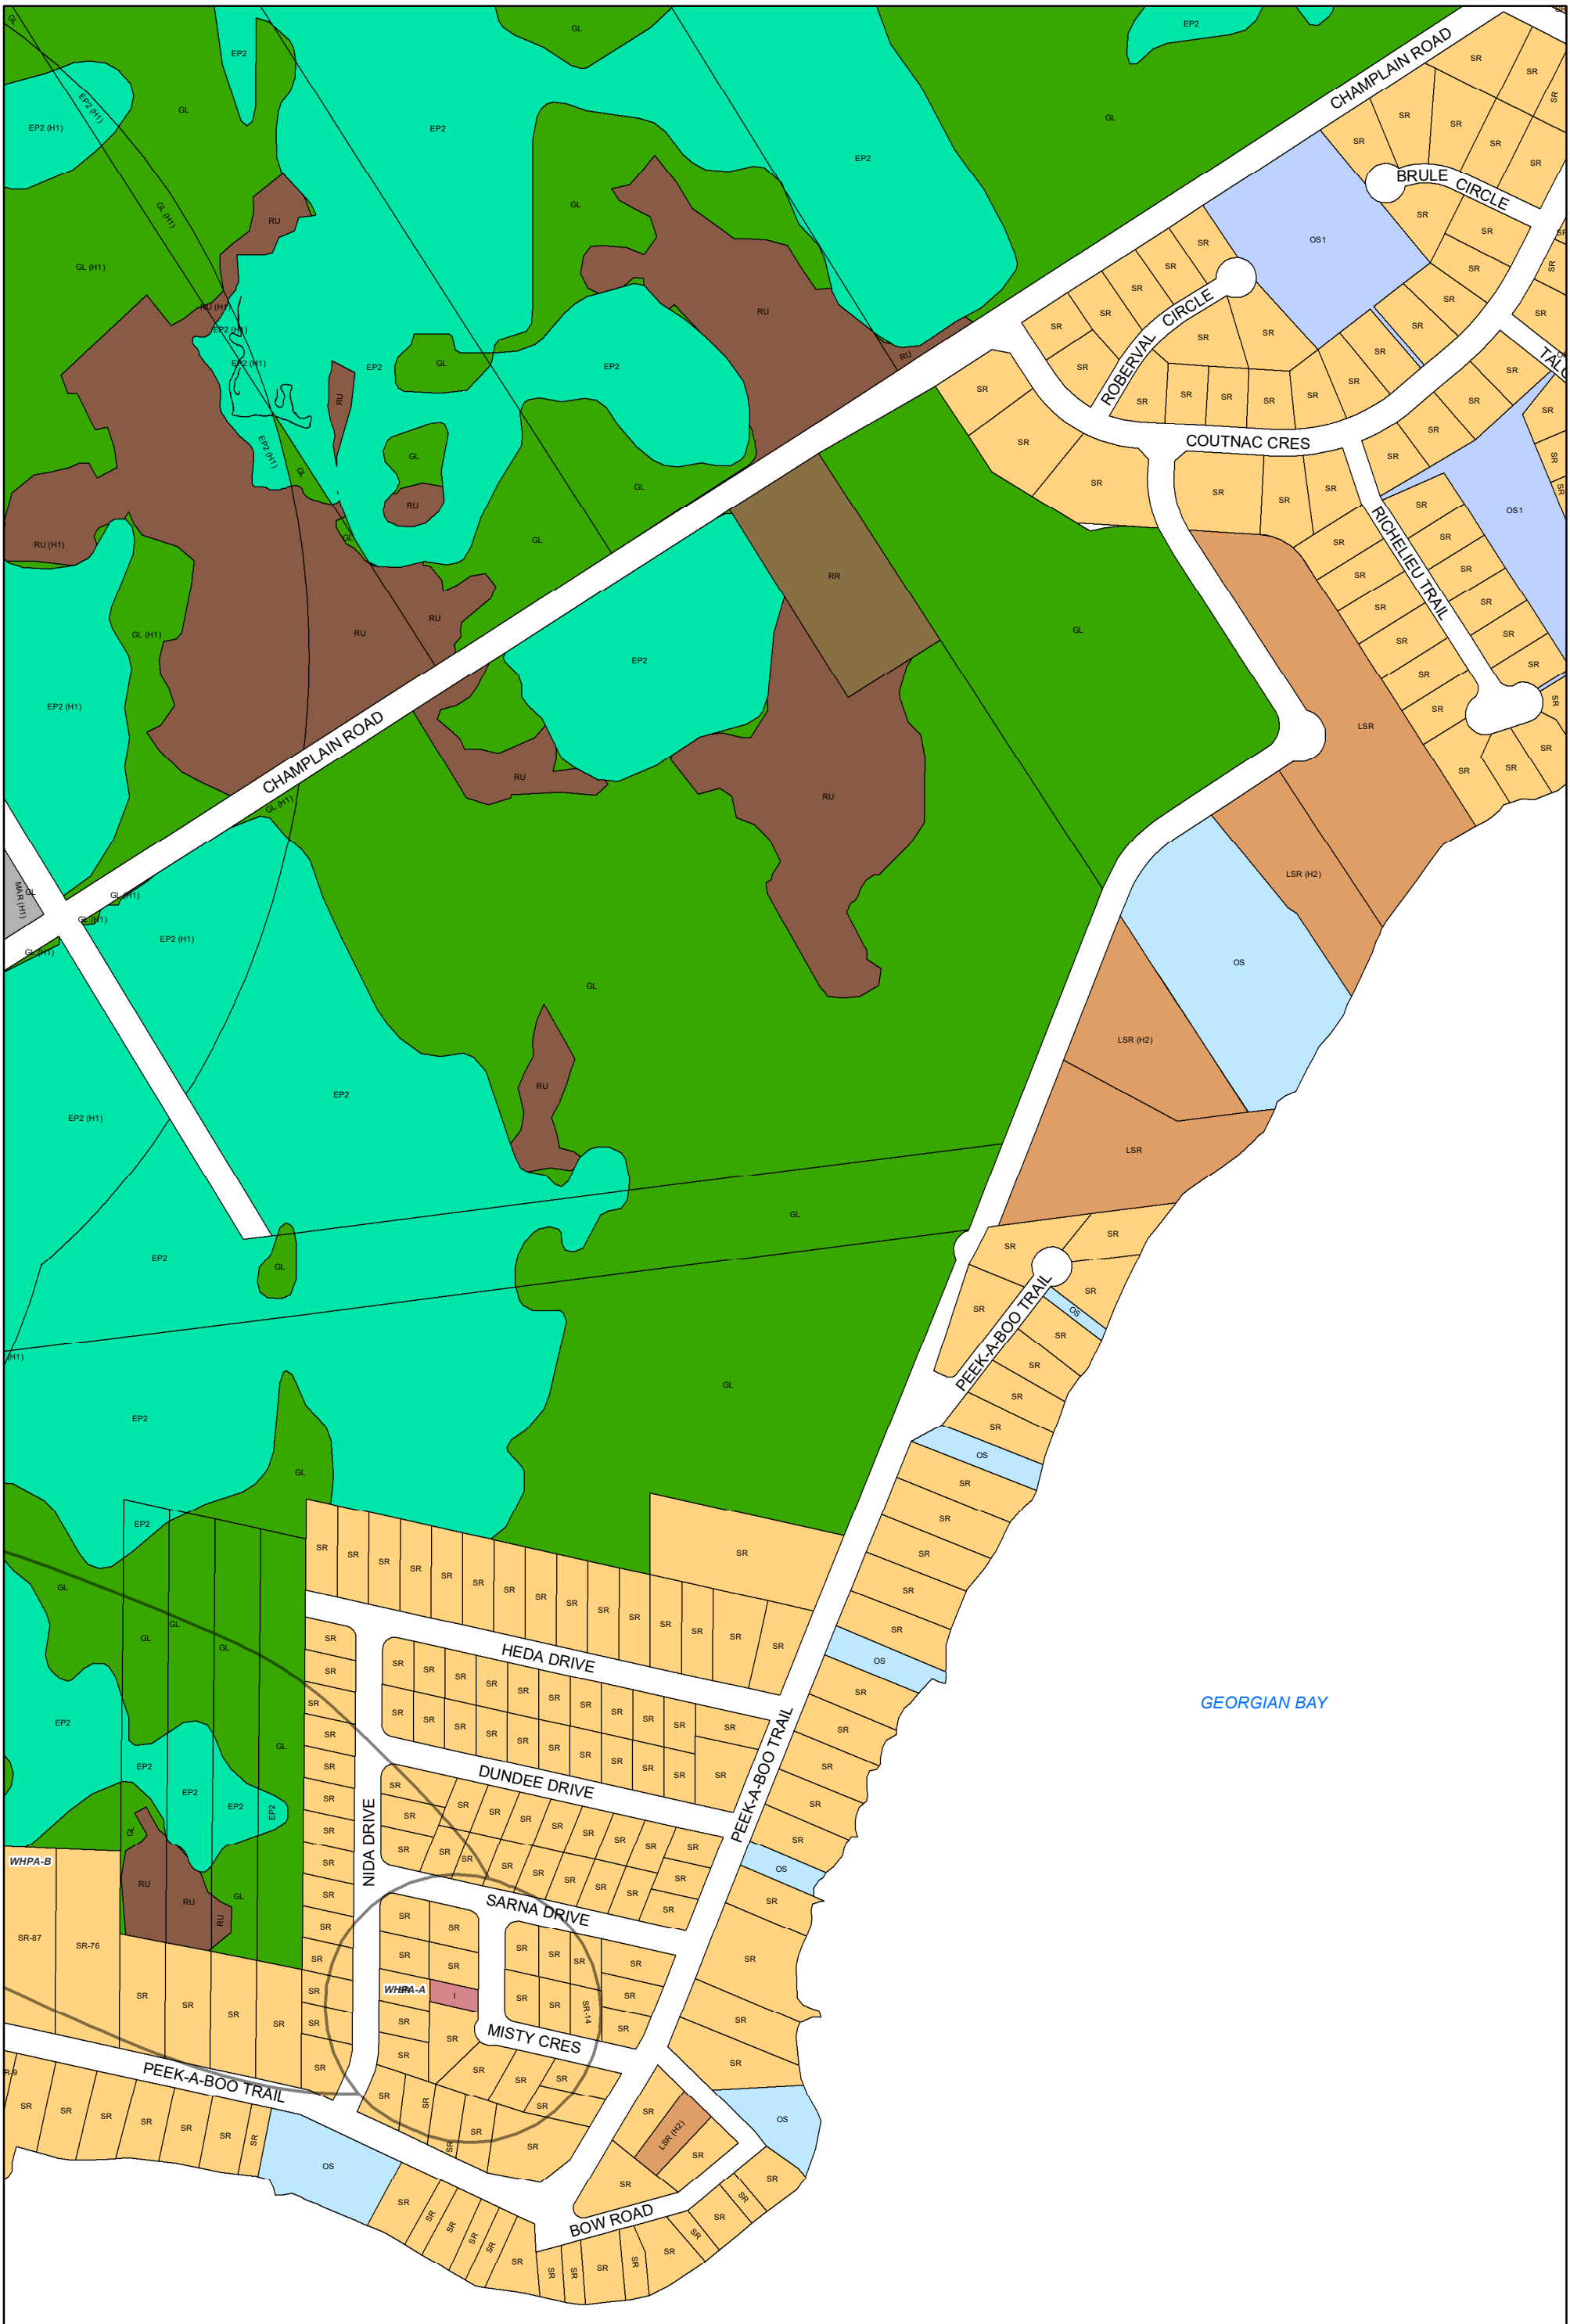

This map, either in whole or in part, may not be reproduced without the written authority from the County of Simcoe. Copyright County of Simcoe Land Information Network Cooperative © LINC 2025. Produced (in part) under licence from © Teranet Enterprises Inc. and its suppliers all rights reserved, and Members of the Ontario Geospatial Data Exchange. This map is not a plan survey. For information call (705)526-4204 or visit www.tiny.ca

ZONING BY-LAW 22-075
SCHEDULE A
MAP 43

Legend

A	EP1	HC	LSR	OS1	RU	NR Overlay Zone
A1	EP2	HE	MAR	RC	SC	HA Overlay Zone
CR	FD	HR	MC	RE	SR	ICA Overlay Zone
EA	GL	I	OS	RR	WD	WHPA Overlay Zone

1:4,500

Enacted by Council: October 12, 2022
Consolidated: January 10, 2025