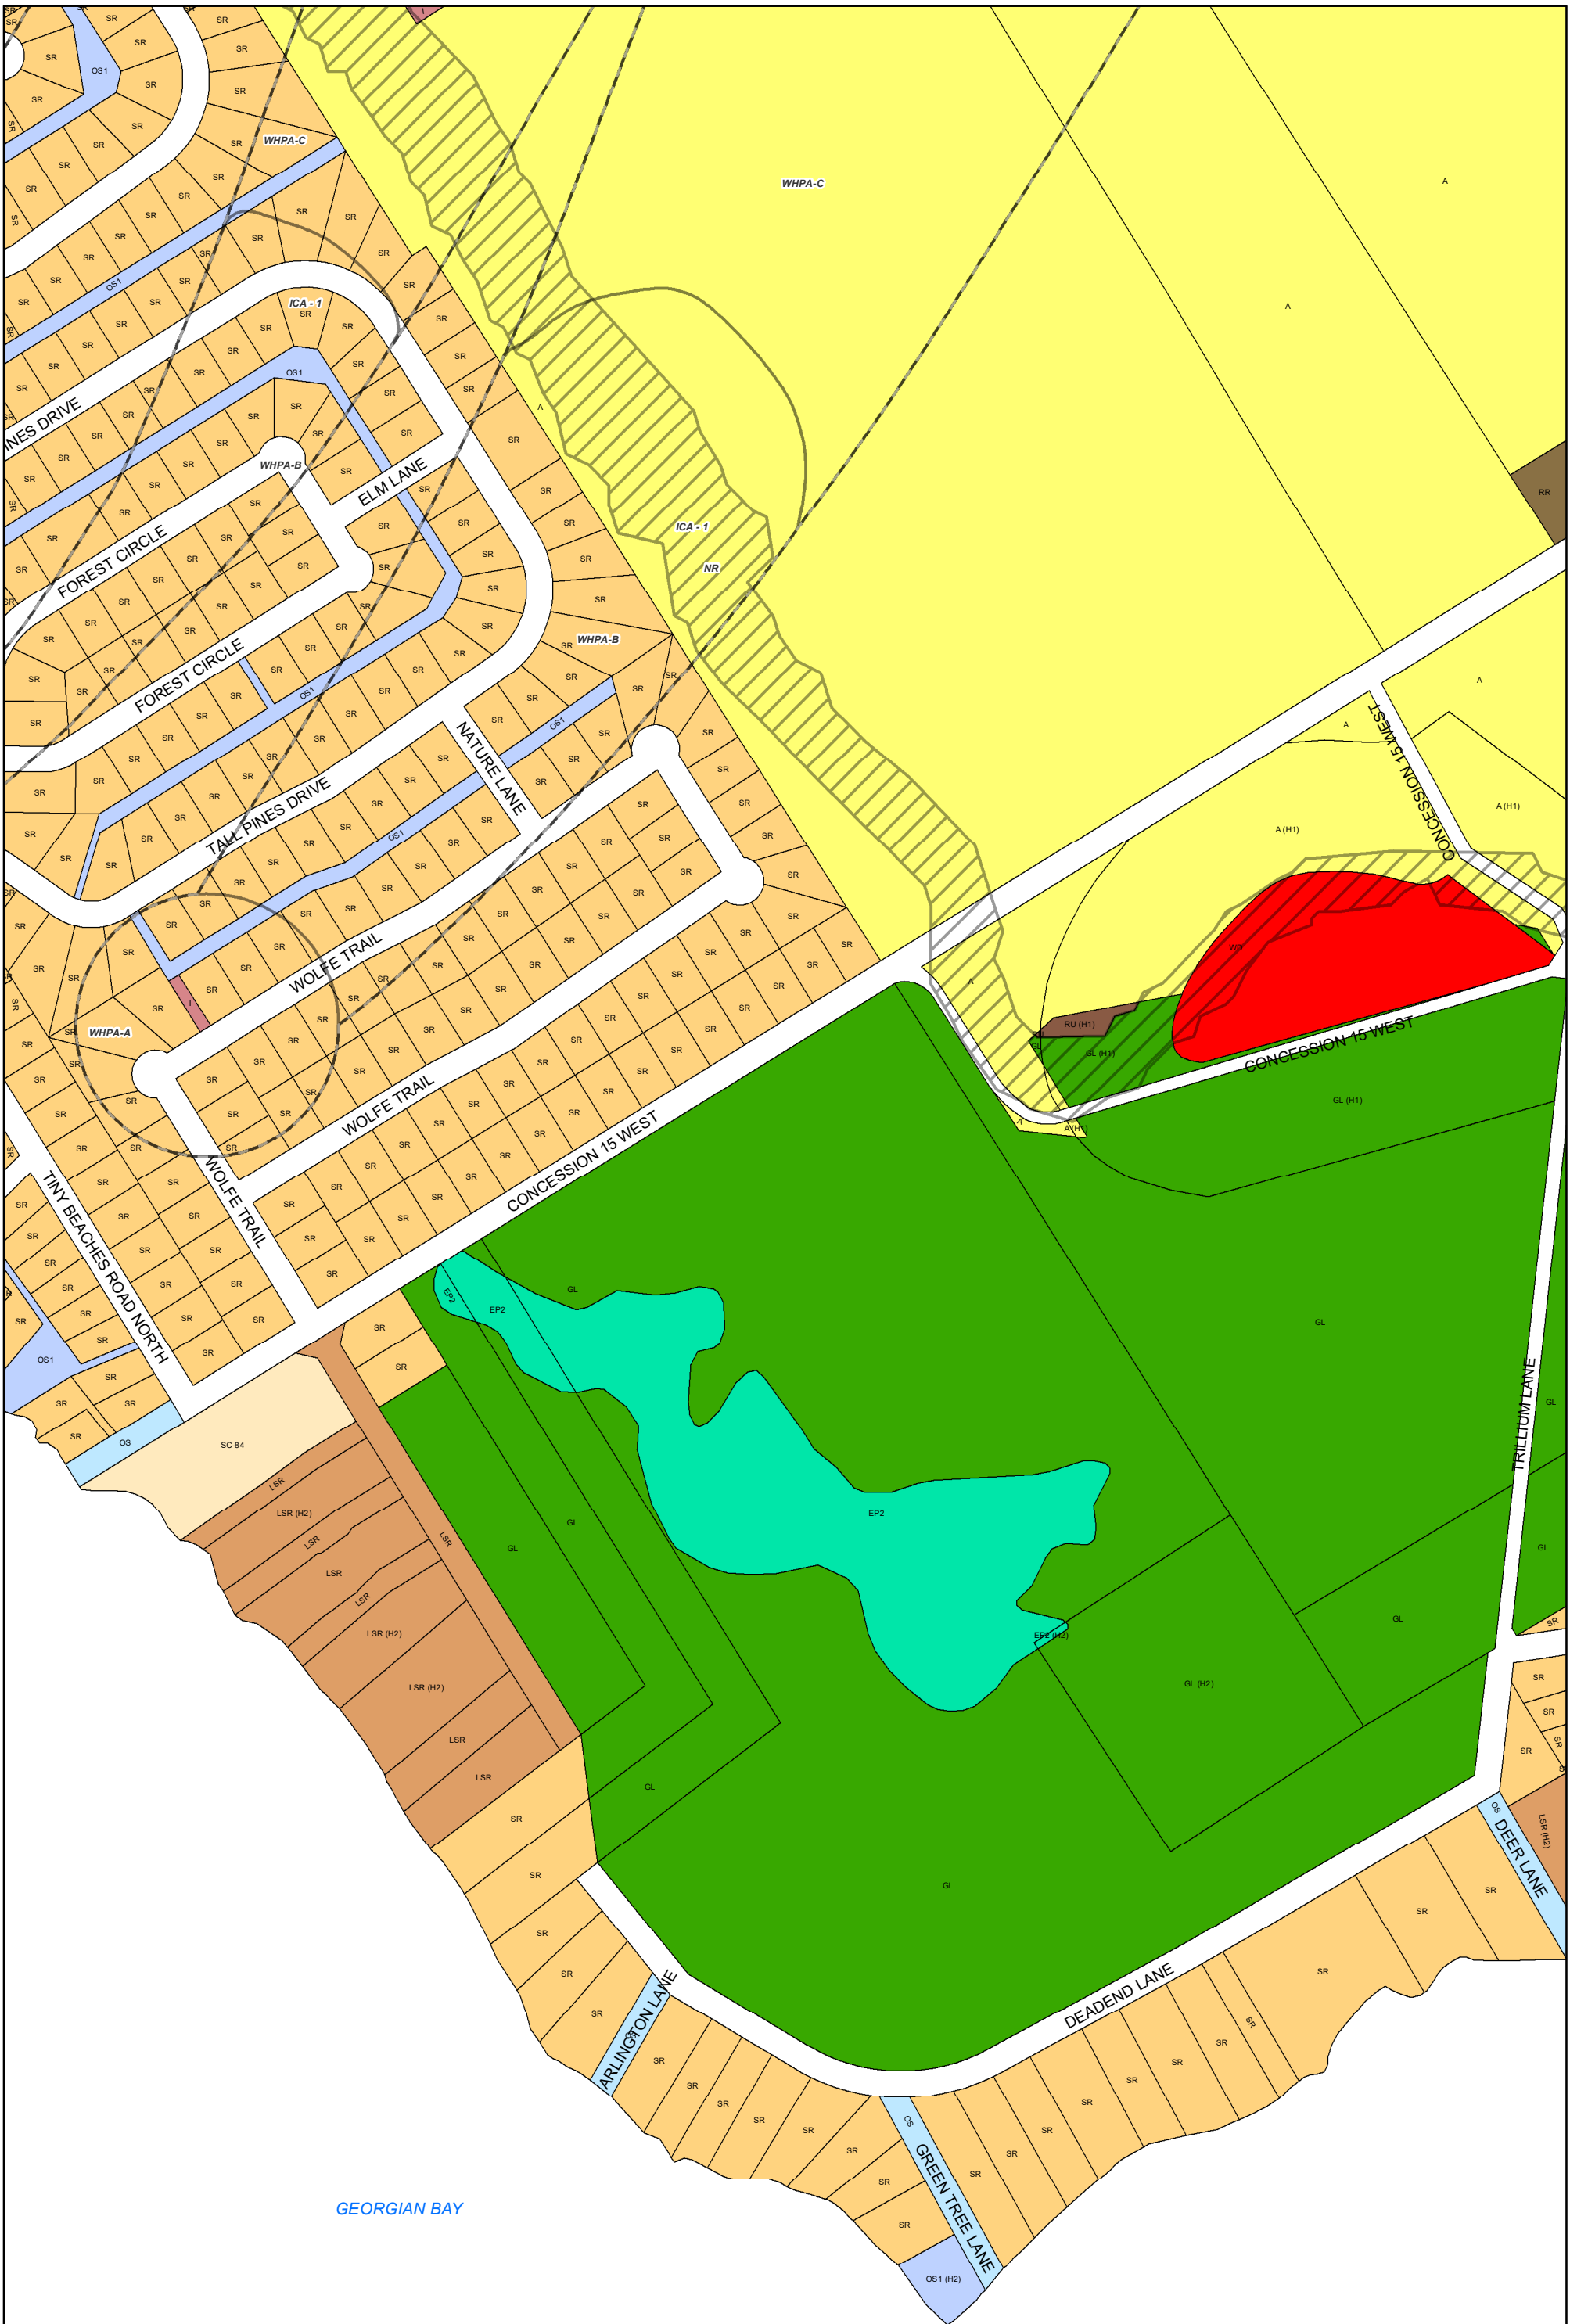

This map, either in whole or in part, may not be reproduced without the written authority from the County of Simcoe.
Copyright © LINC 2025. Produced (in part) under licence from © Teranet Enterprises Inc. and its suppliers all rights reserved, and Members of the Ontario Geospatial Data Exchange.
This map is not a plan survey.
For information call (705)526-4204 or visit www.tiny.ca

ZONING BY-LAW 22-075
SCHEDULE A
MAP 18

Legend

A	EP1	HC	LSR	OS1	RU	NR Overlay Zone
A1	EP2	HE	MAR	RC	SC	HA Overlay Zone
CR	FD	HR	MC	RE	SR	ICA Overlay Zone
EA	GL	I	OS	RR	WD	WHPA Overlay Zone

1:4,500

Enacted by Council: October 12, 2022
Consolidated: January 10, 2025