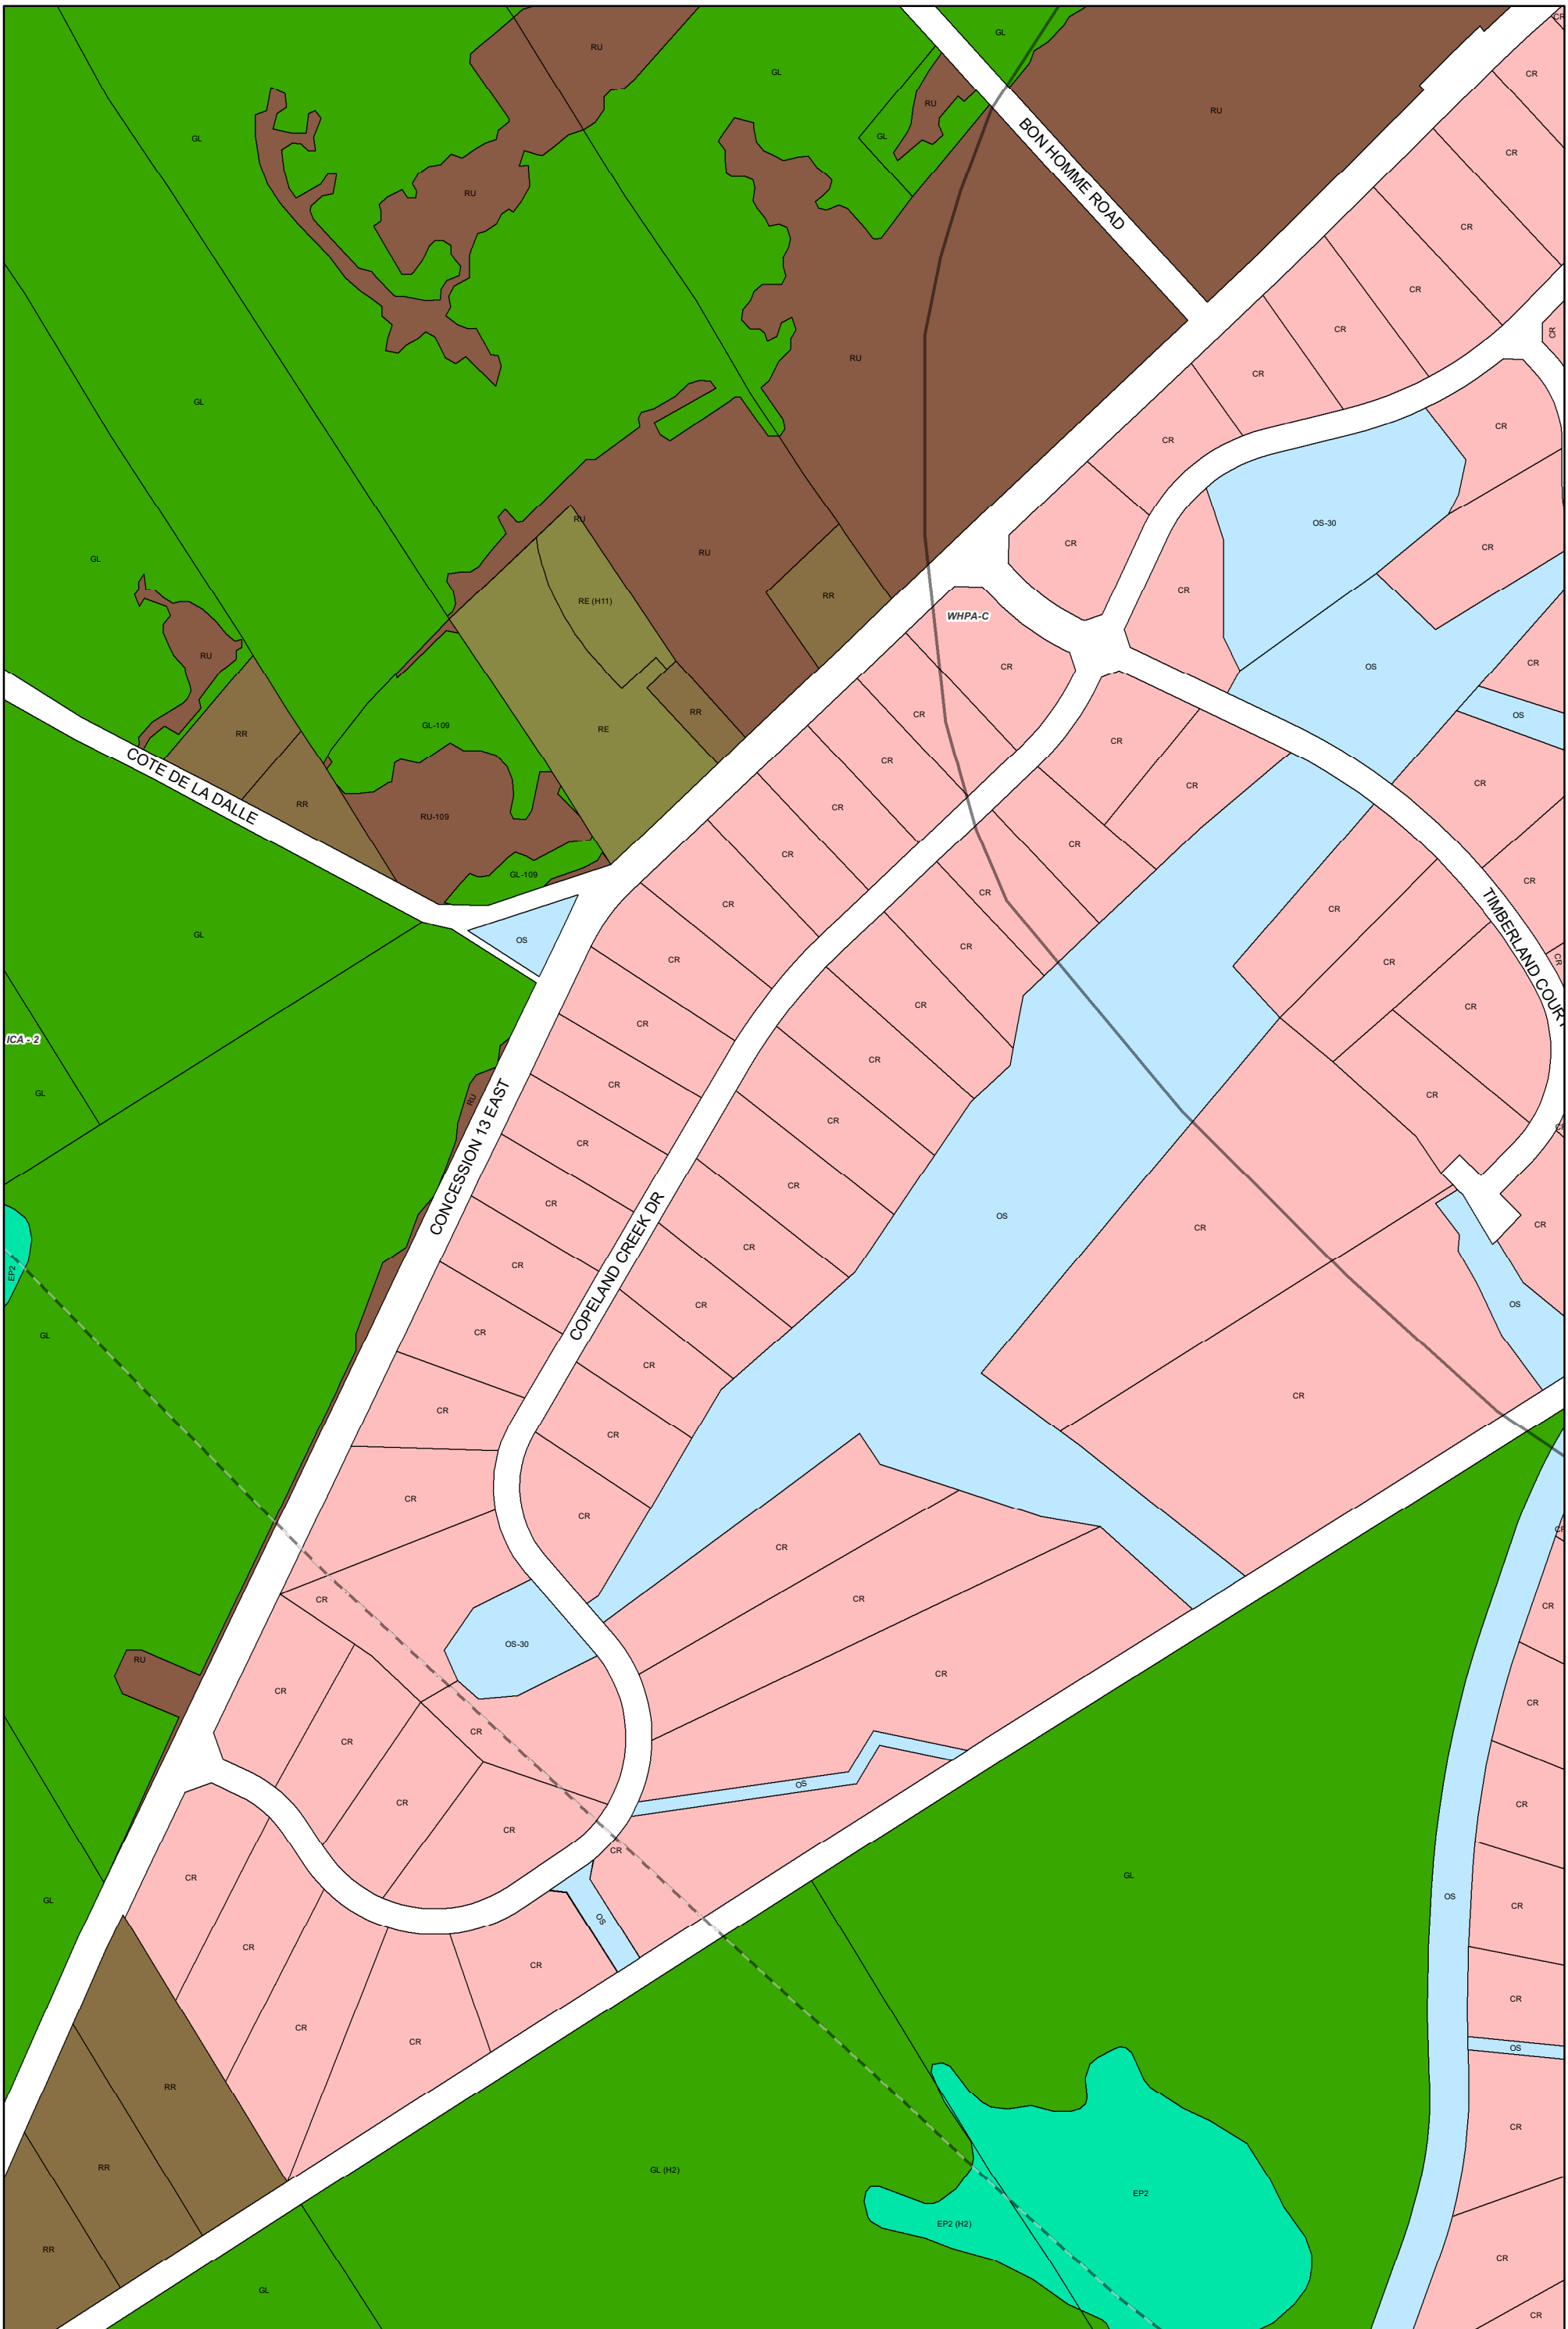

This map, either in whole or in part, may not be reproduced without the written authority from the County of Simcoe. Copyright County of Simcoe Land Information Network Cooperative © LINC 2025. Produced (in part) under licence from © Teranet Enterprises Inc. and its suppliers all rights reserved, and Members of the Ontario Geospatial Data Exchange. This map is not a plan survey. For information call (705)526-4204 or visit www.tiny.ca

ZONING BY-LAW 22-075
SCHEDULE A
MAP 57

Legend

A	EP1	HC	LSR	OS1	RU	NR Overlay Zone
A1	EP2	HE	MAR	RC	SC	HA Overlay Zone
CR	FD	HR	MC	RE	SR	ICA Overlay Zone
EA	GL	I	OS	RR	WD	WHPA Overlay Zone

1:4,500

Enacted by Council: October 12, 2022
Consolidated: January 10, 2025